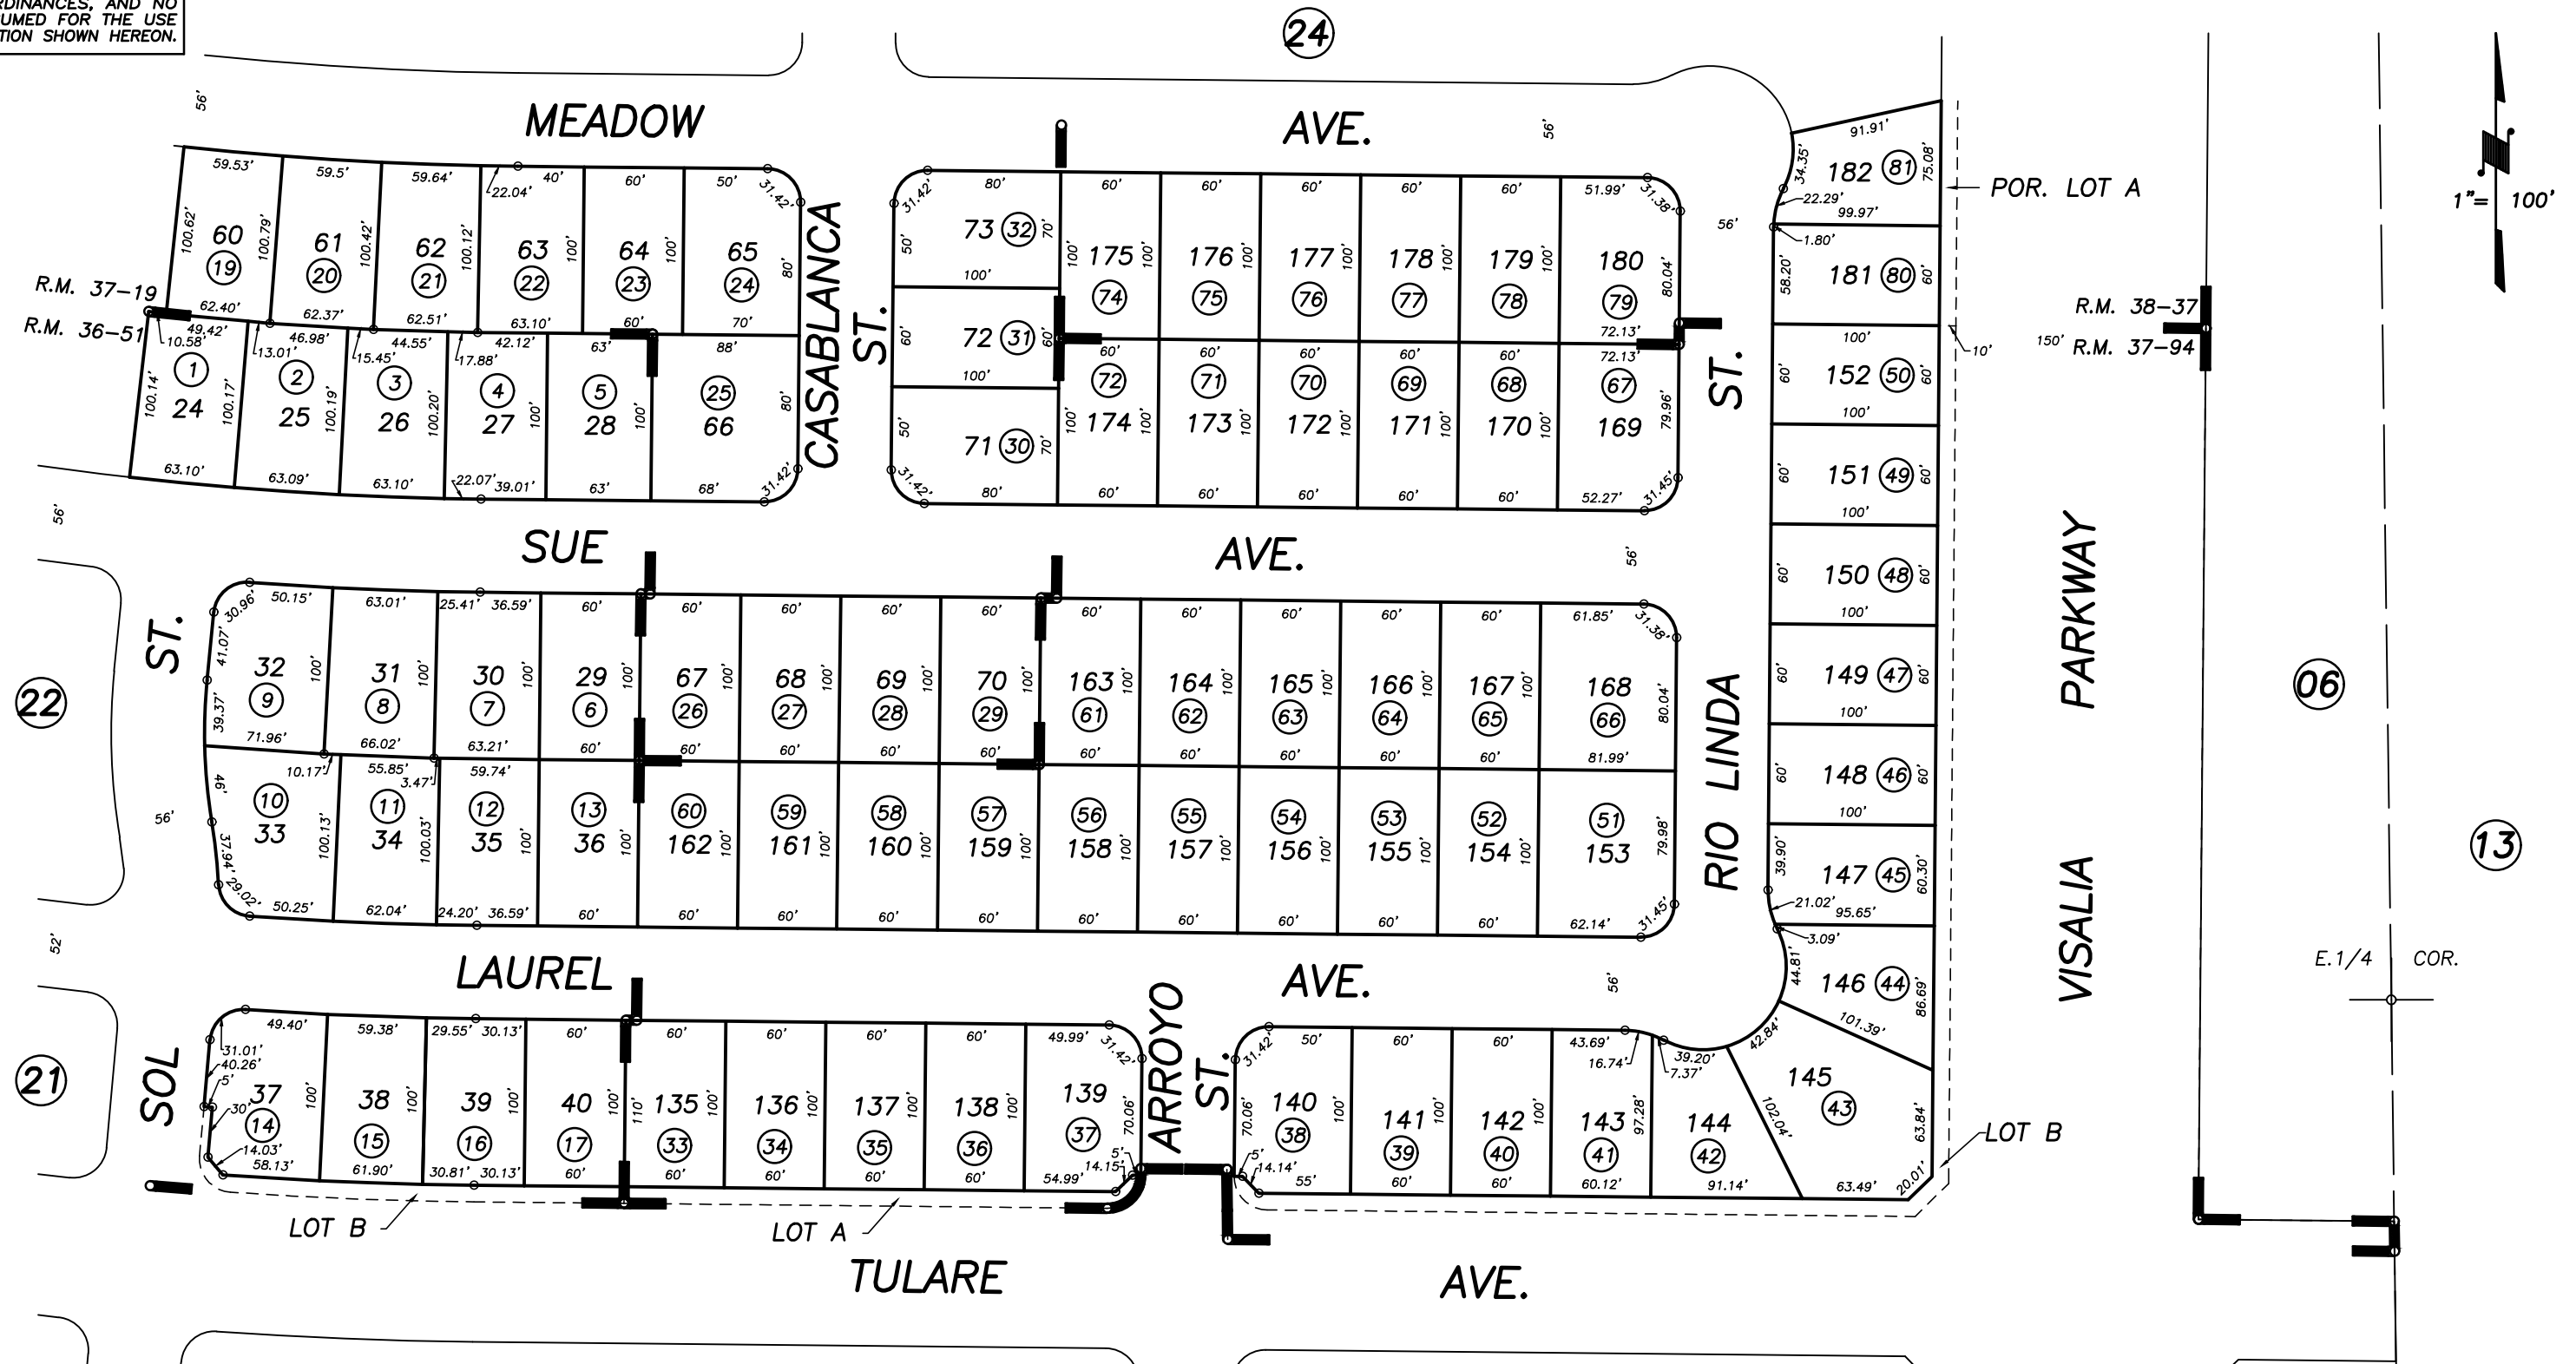

DISCLAIMER
 THIS MAP WAS PREPARED FOR LOCAL PROPERTY ASSESSMENT PURPOSES ONLY AND THE PARCELS SHOWN HEREON MAY NOT COMPLY WITH STATE AND LOCAL SUBDIVISION ORDINANCES, AND NO LIABILITY IS ASSUMED FOR THE USE OF THE INFORMATION SHOWN HEREON.

POR. S1/2 OF NE1/4 SEC.34, T.18S., R25E., M.D.B.&M

Tax Area Codes 101-23
 006-011

POR. CASABLANCA UNIT NO. 1, R.M. 36-51
 POR. CASABLANCA UNIT NO. 2, R.M. 37-19
 POR. CASABLANCA UNIT NO. 4, R.M. 37-94
 POR. CASABLANCA UNIT NO. 5, R.M. 38-37

CITY OF VISALIA
 ASSESSOR'S MAPS BK. 101 , PG. 23
 COUNTY OF TULARE, STATE OF CALIFORNIA, U.S.A.

NOTE: Assessor's Parcel Numbers Shown in Circles (1) (123)
 Assessor's Block Numbers Shown in Ellipses

REVIEW	05/30/2002	RJL
REVISION	DATE	TECH