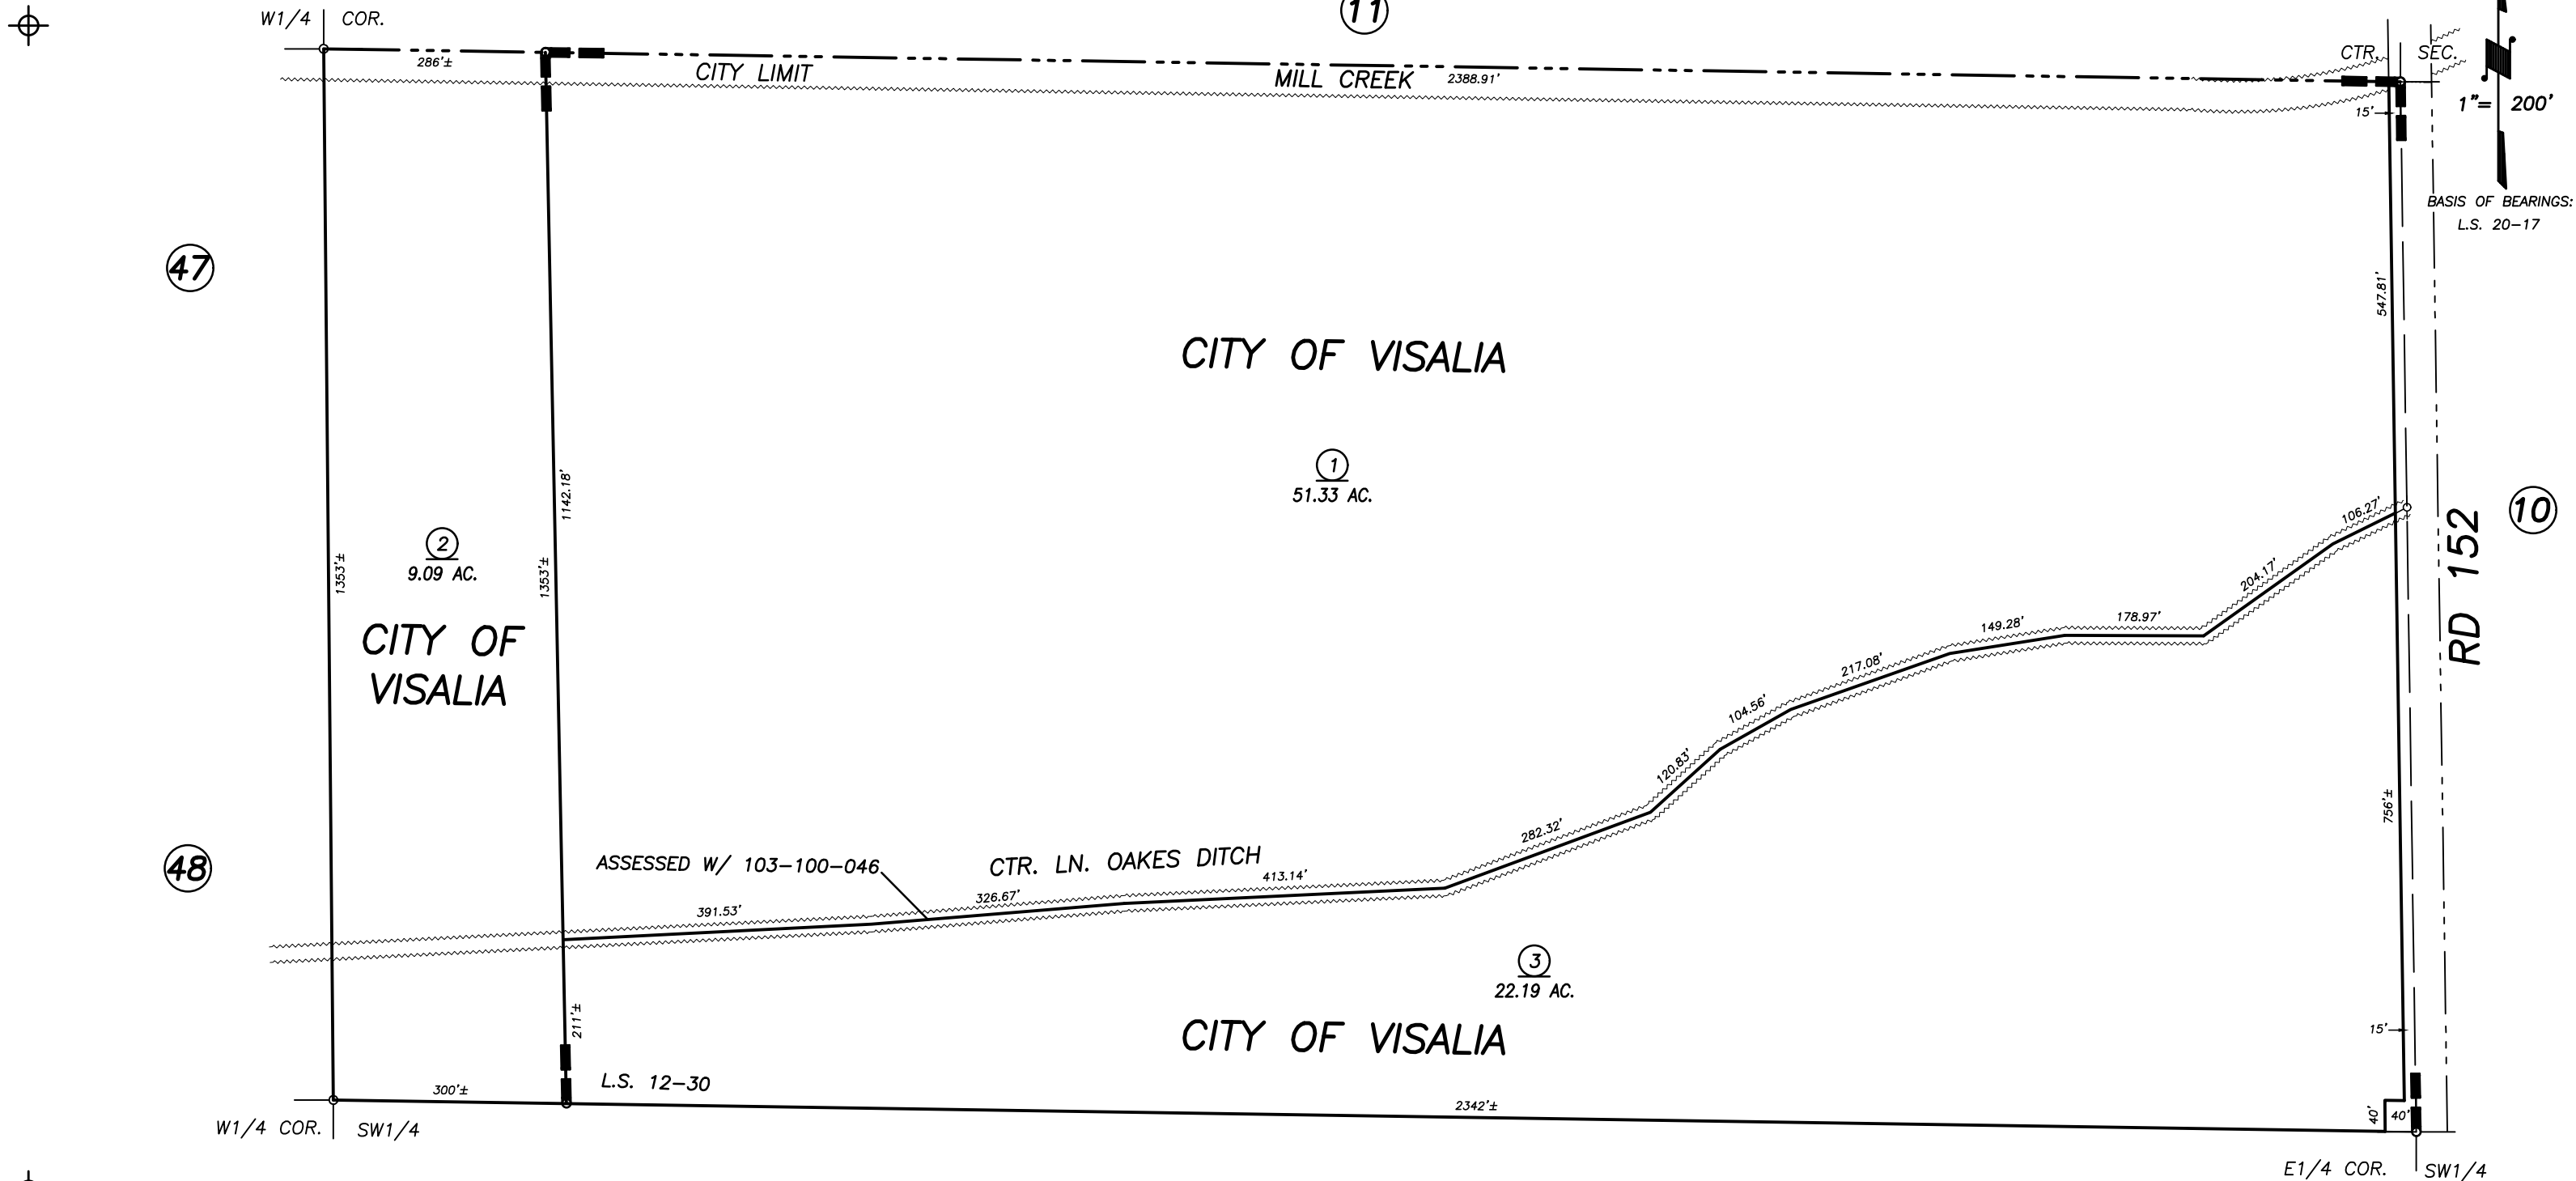

POR. RECORD OF SURVEY, 12-30

51

CITY OF VISALIA  
ASSESSOR'S MAPS BK. 103 , PG. 50  
COUNTY OF TULARE, CALIFORNIA, U.S.A.

NOTE: Assessor's Parcel Numbers Shown in Circles 1 123  
Assessor's Block Numbers Shown in Ellipses

TRAC CHANGE ONLY	5/17/2011	KMS
REVISION	DATE	TECH