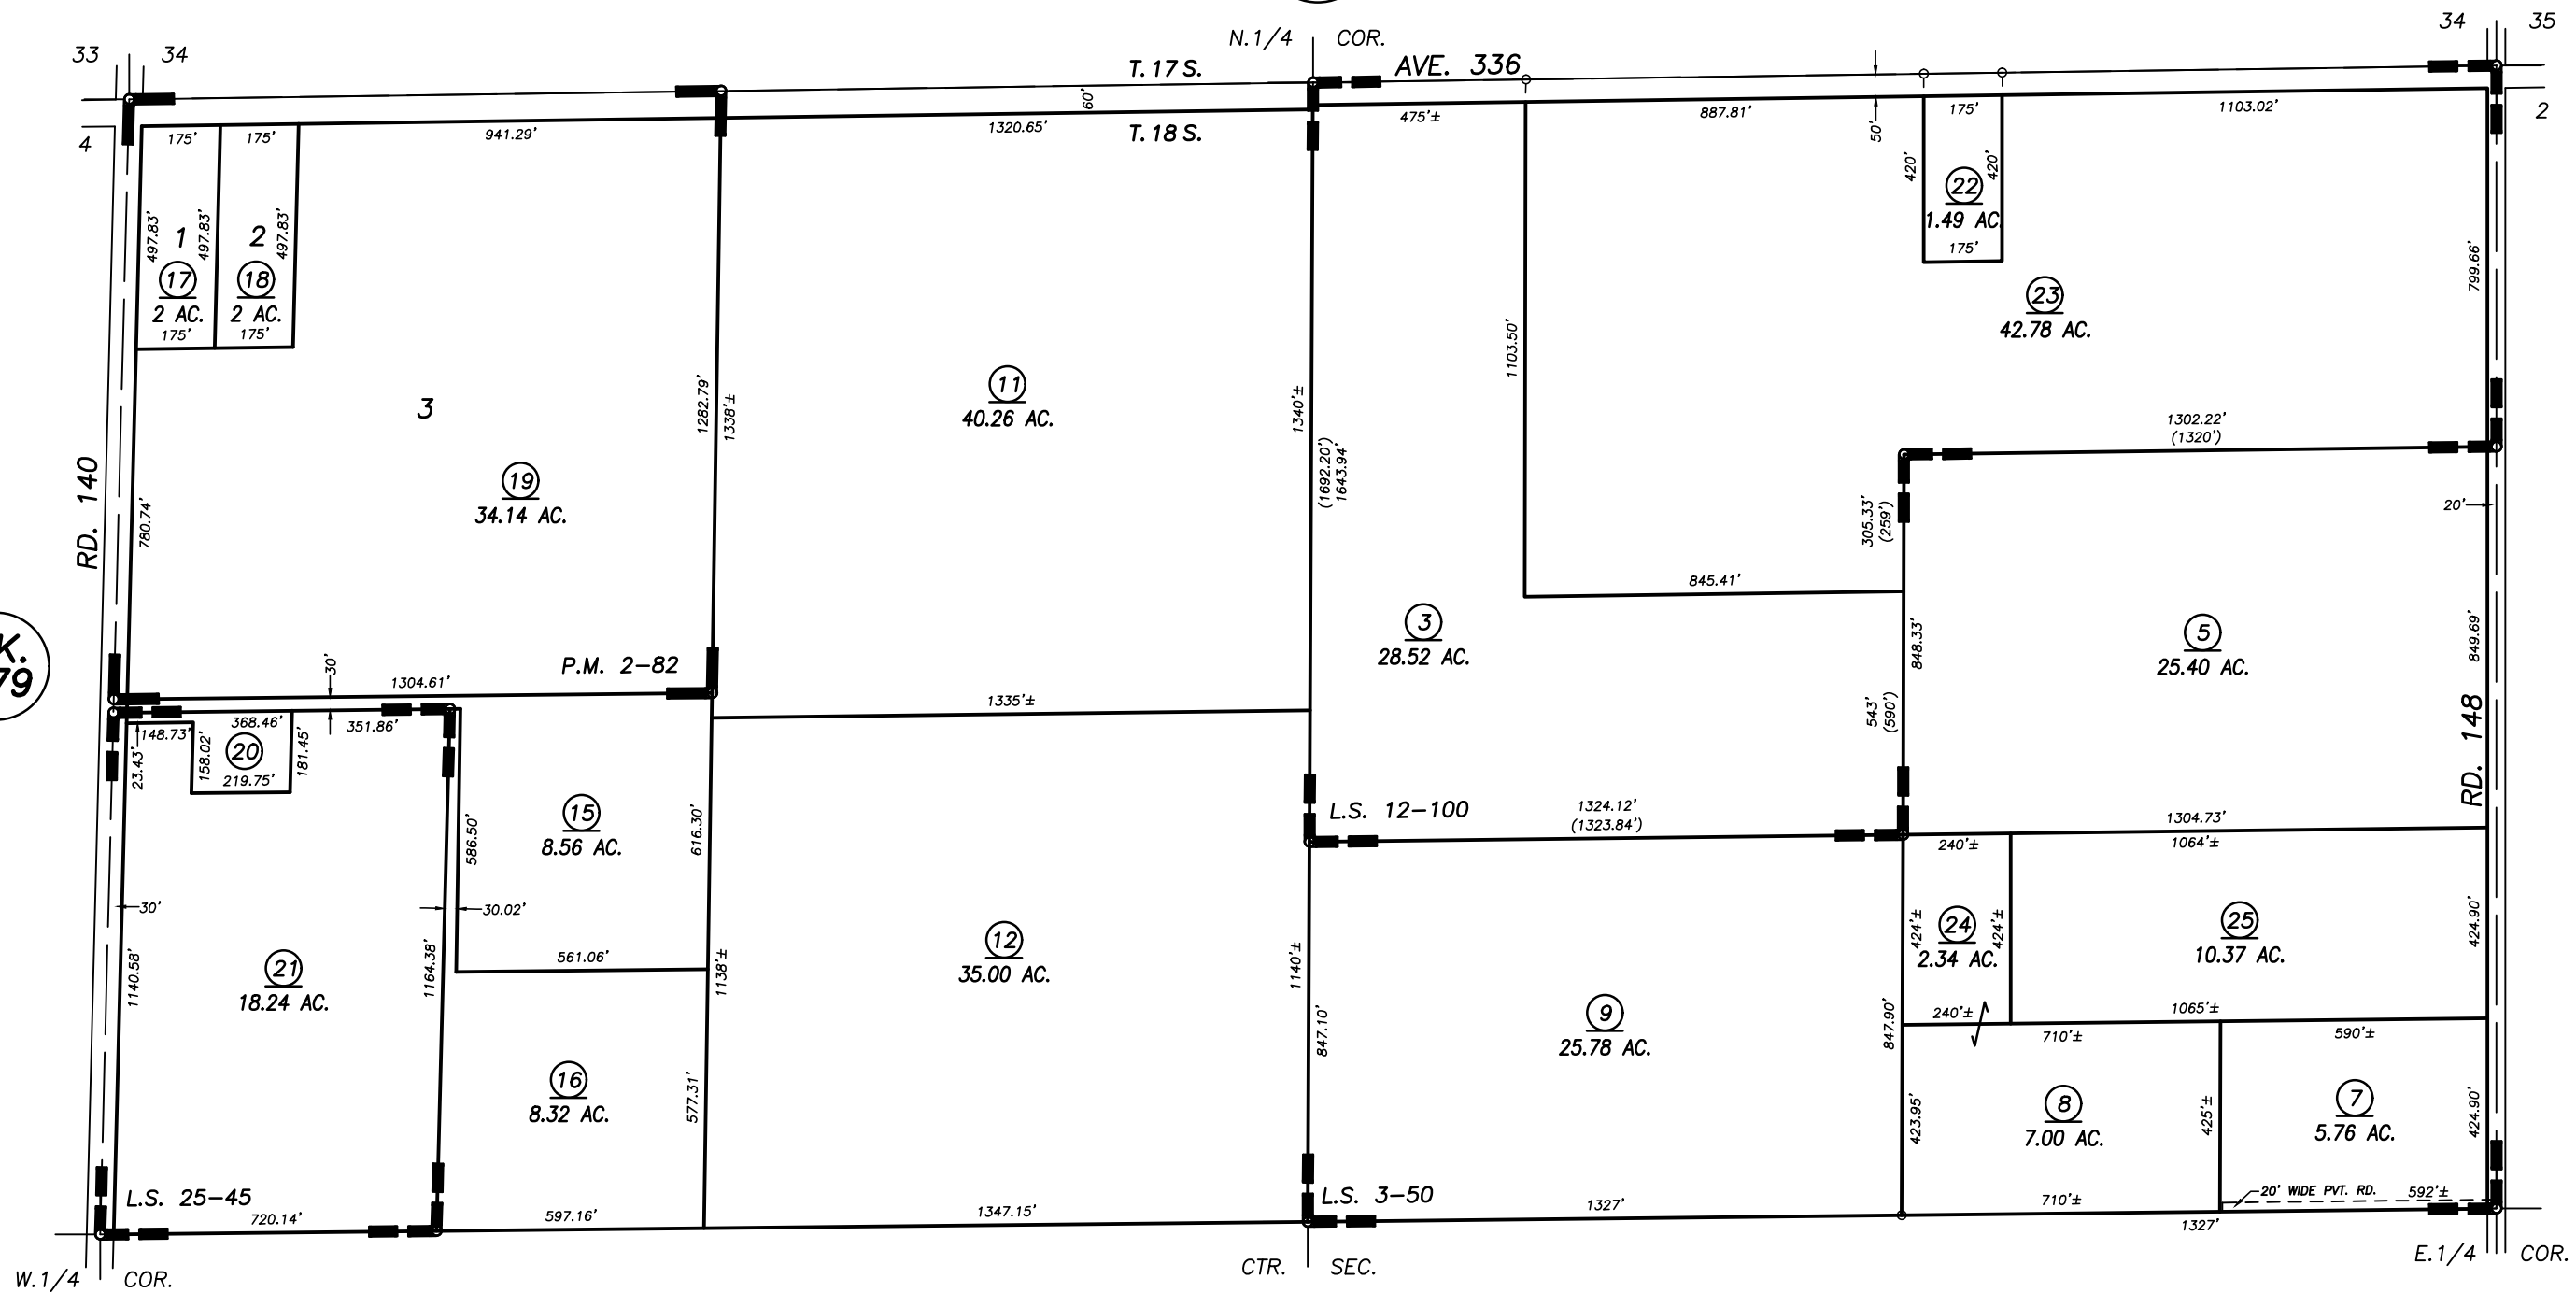

N1/2 SEC.3, T.18S., R.25E., M.D.B.&M.

Tax Area Codes 108-01
 153-047

BK. 051

BK. 079

03

PARCEL MAP 182, P.M. 2-82
 RECORD OF SURVEY, L.S. 12-100
 RECORD OF SURVEY, L.S. 3-50
 RECORD OF SURVEY, L.S. 25-45

VICINITY OF IVANHOE
 ASSESSOR'S MAPS BK. 108 , PG.01
 COUNTY OF TULARE, CALIFORNIA, U.S.A.