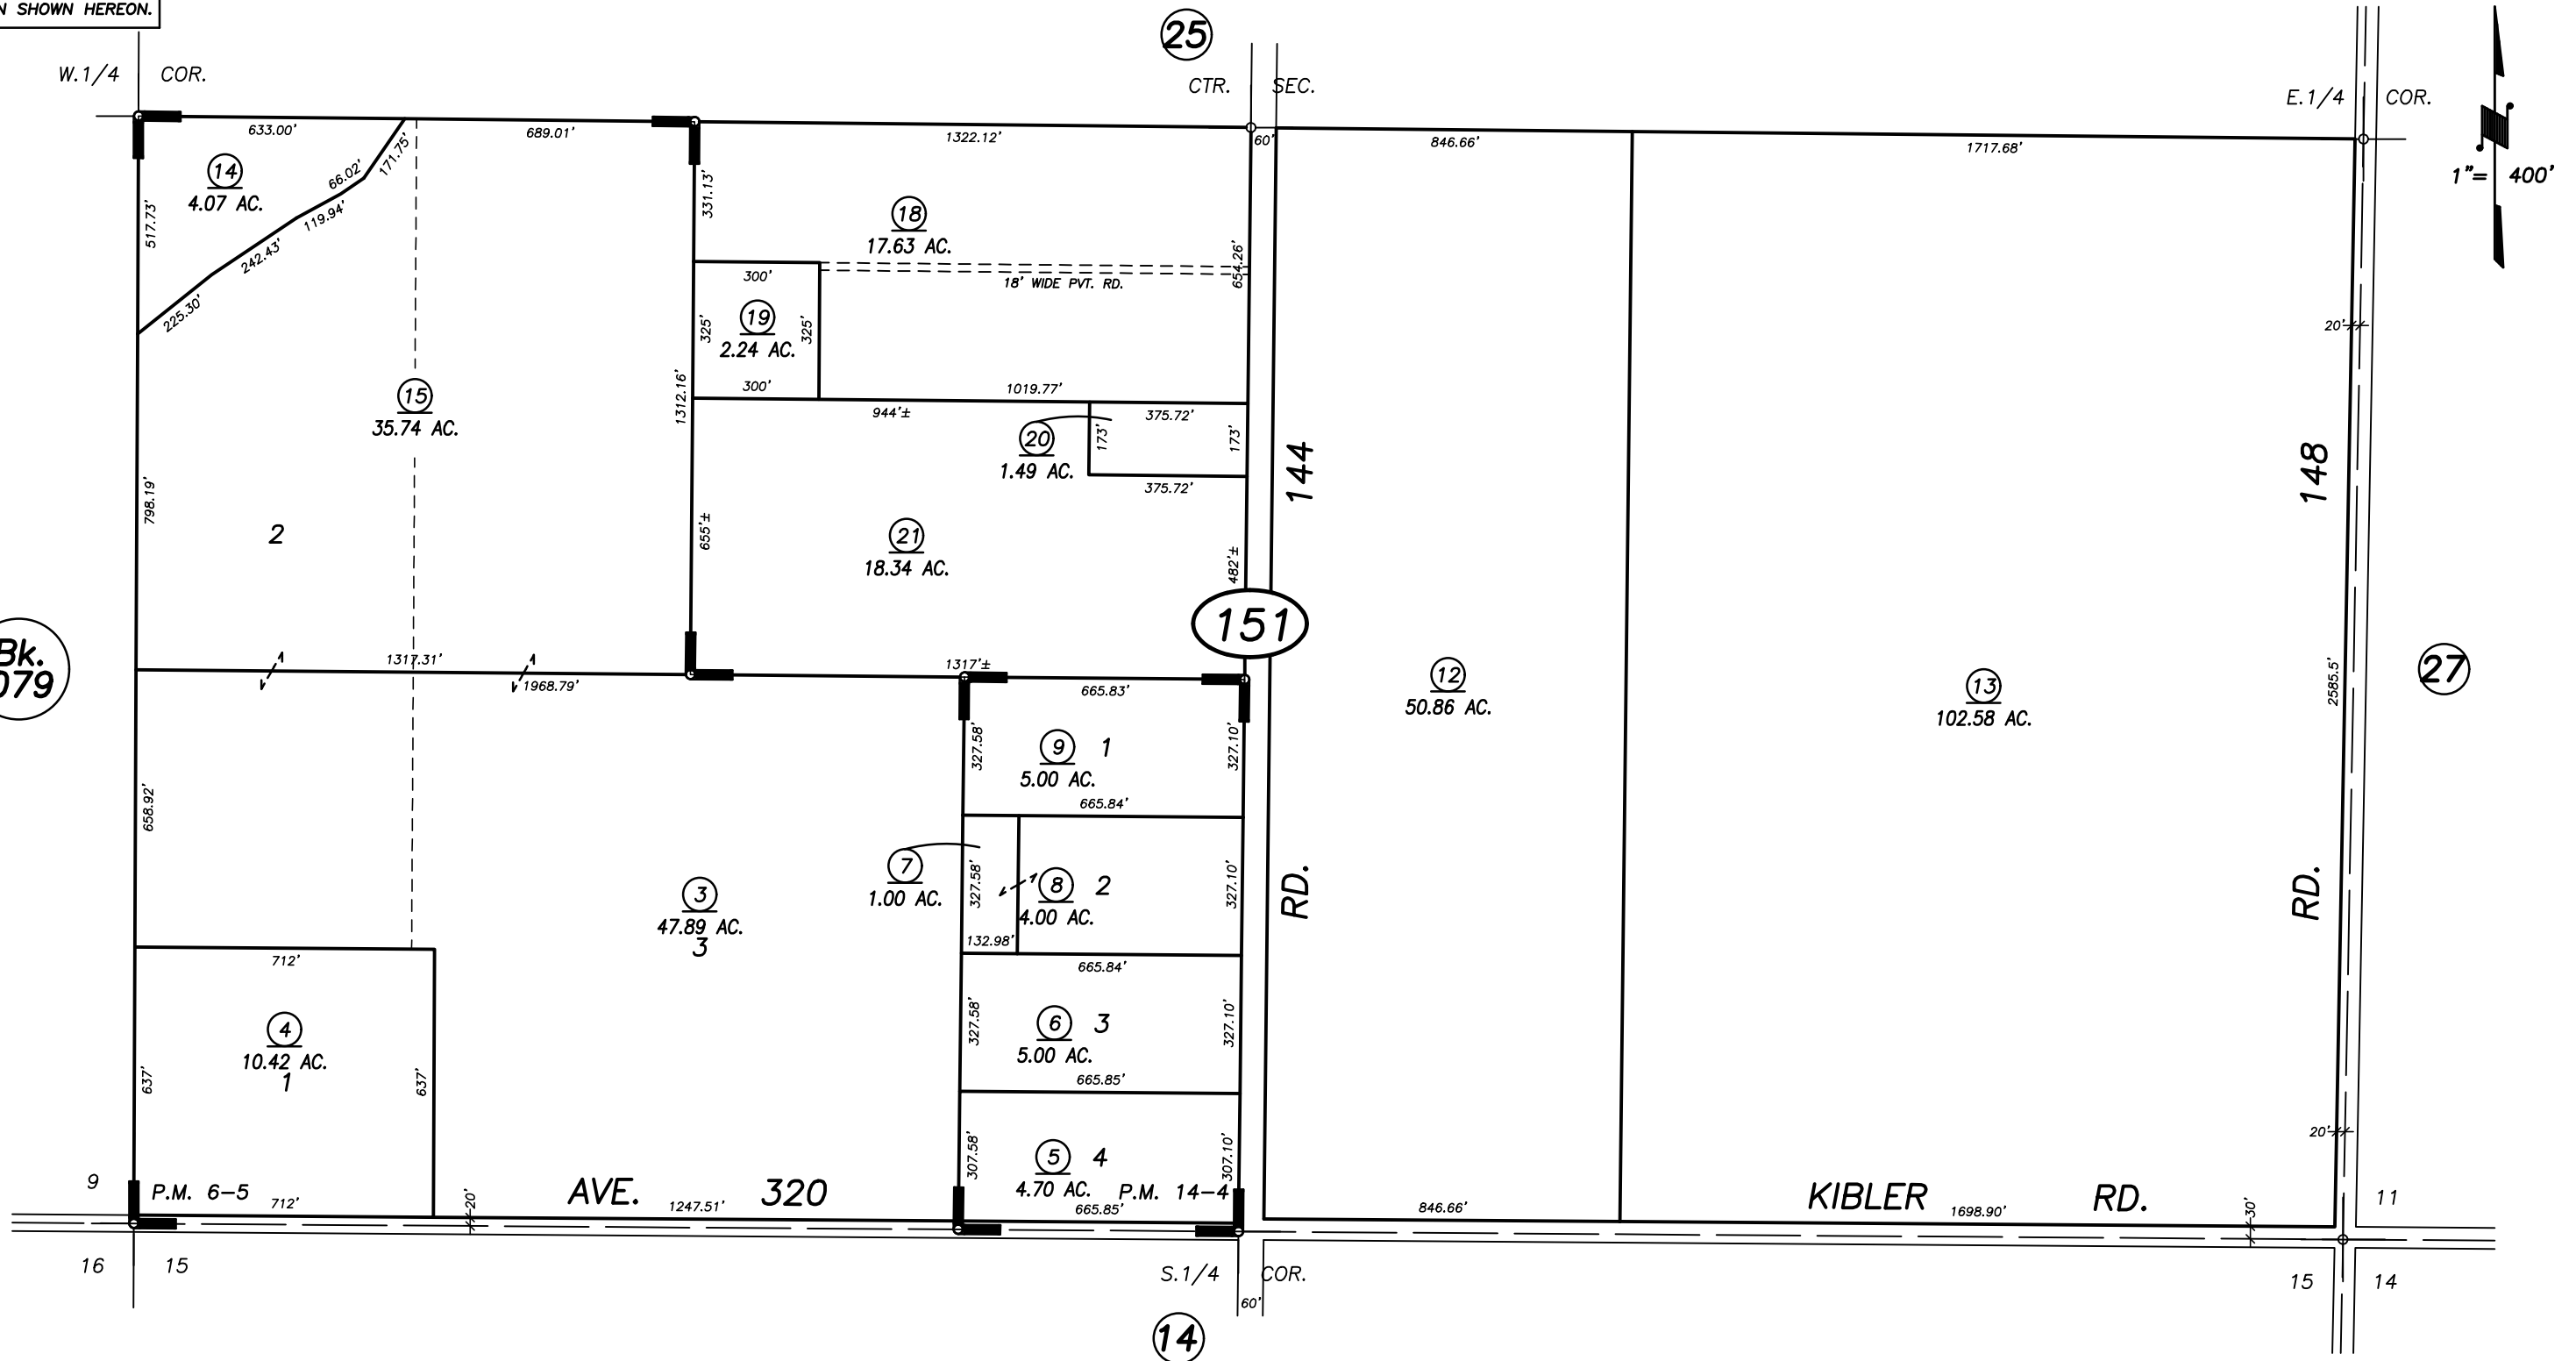

**DISCLAIMER**  
 THIS MAP WAS PREPARED FOR LOCAL PROPERTY ASSESSMENT PURPOSES ONLY AND THE PARCELS SHOWN HEREON MAY NOT COMPLY WITH STATE AND LOCAL SUBDIVISION ORDINANCES, AND NO LIABILITY IS ASSUMED FOR THE USE OF THE INFORMATION SHOWN HEREON.

S1/2 SEC.10, T.18S., R.25E., M.D.B.&M.

Tax Area Code **108-15**  
 153-046  
 153-052

Bk. 079

PARCEL MAP 505, P.M. 6-5  
 PARCEL MAP 1303, P.M. 14-4

VICINITY OF IVANHOE  
 ASSESSOR'S MAPS BK. 108 , PG. 15  
 COUNTY OF TULARE, CALIFORNIA, U.S.A.