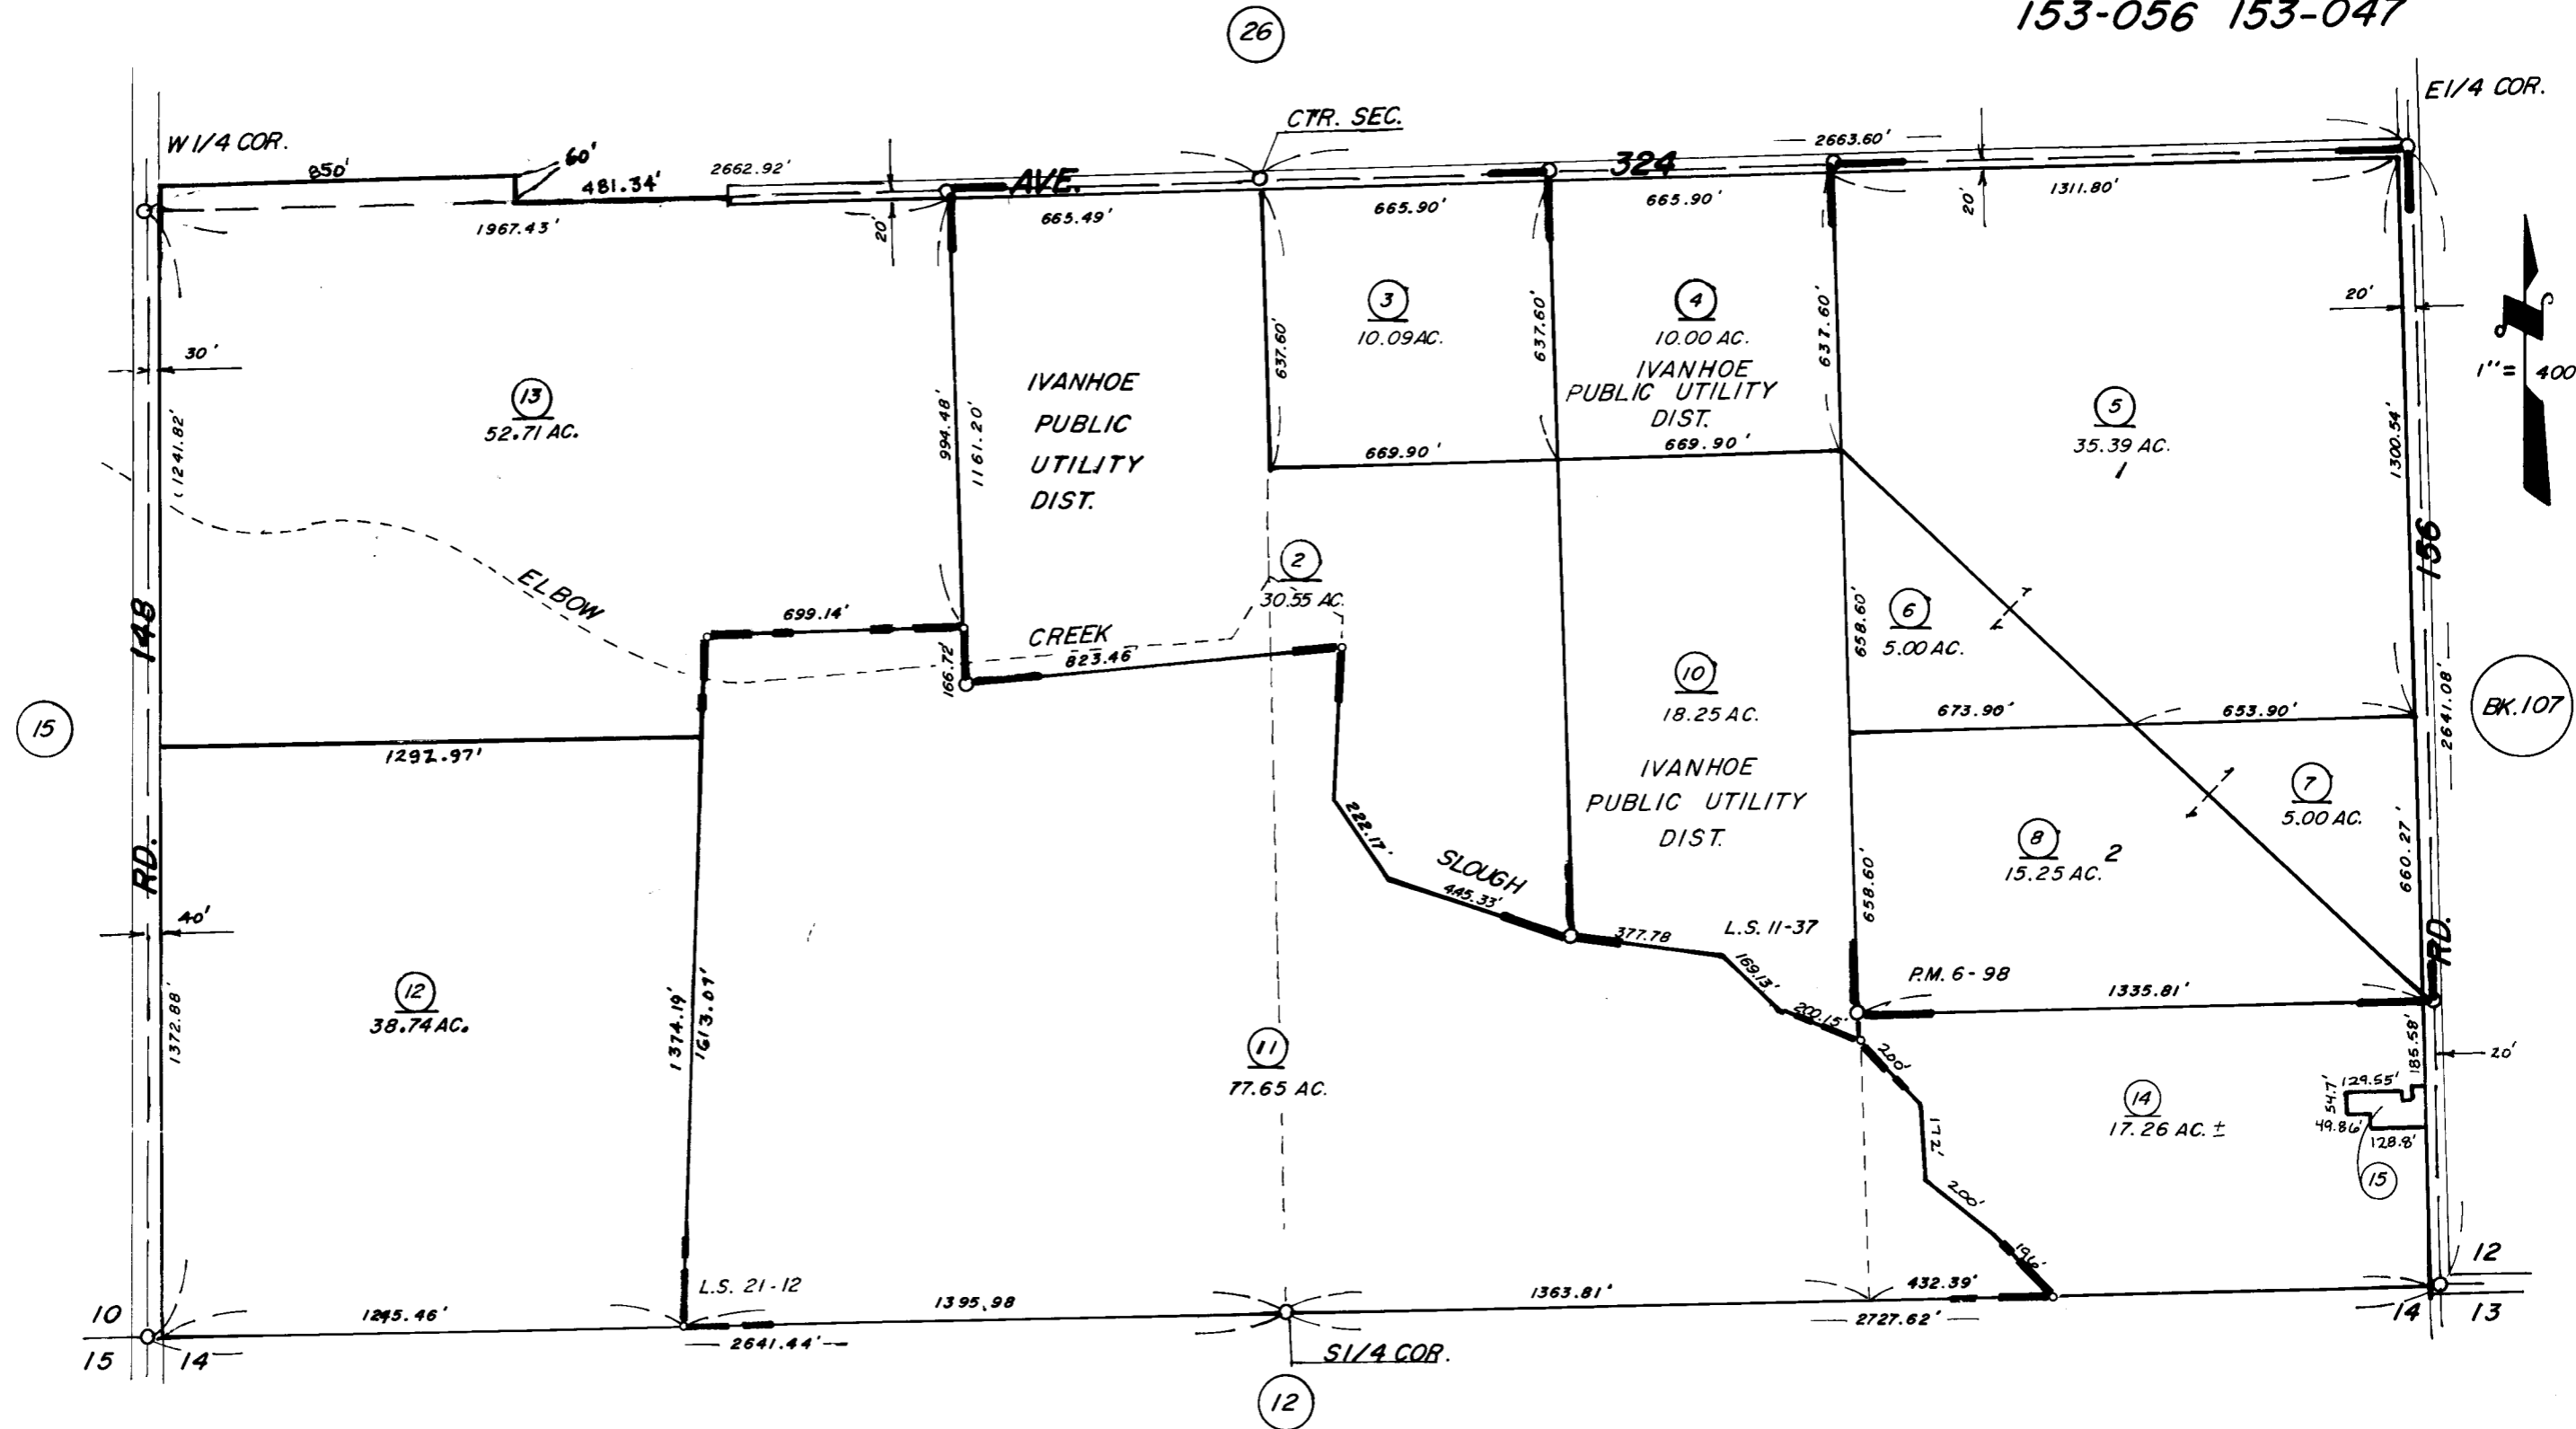

TAX CODE AREA **108-27**
 153-044 153-113
 153-046 153-114
 153-056 153-047

RECORD OF SURVEY L.S. 11-37
 PARCEL MAP 598 P.M. 6-98
 RECORD OF SURVEY L.S. 21-12

ASSESSOR'S MAPS BK. 108, PG. 27
 COUNTY OF TULARE, CALIF.

NOTE—ASSESSOR'S BLOCK NUMBERS SHOWN IN ELLIPSES
 ASSESSOR'S PARCEL NUMBERS SHOWN IN CIRCLES