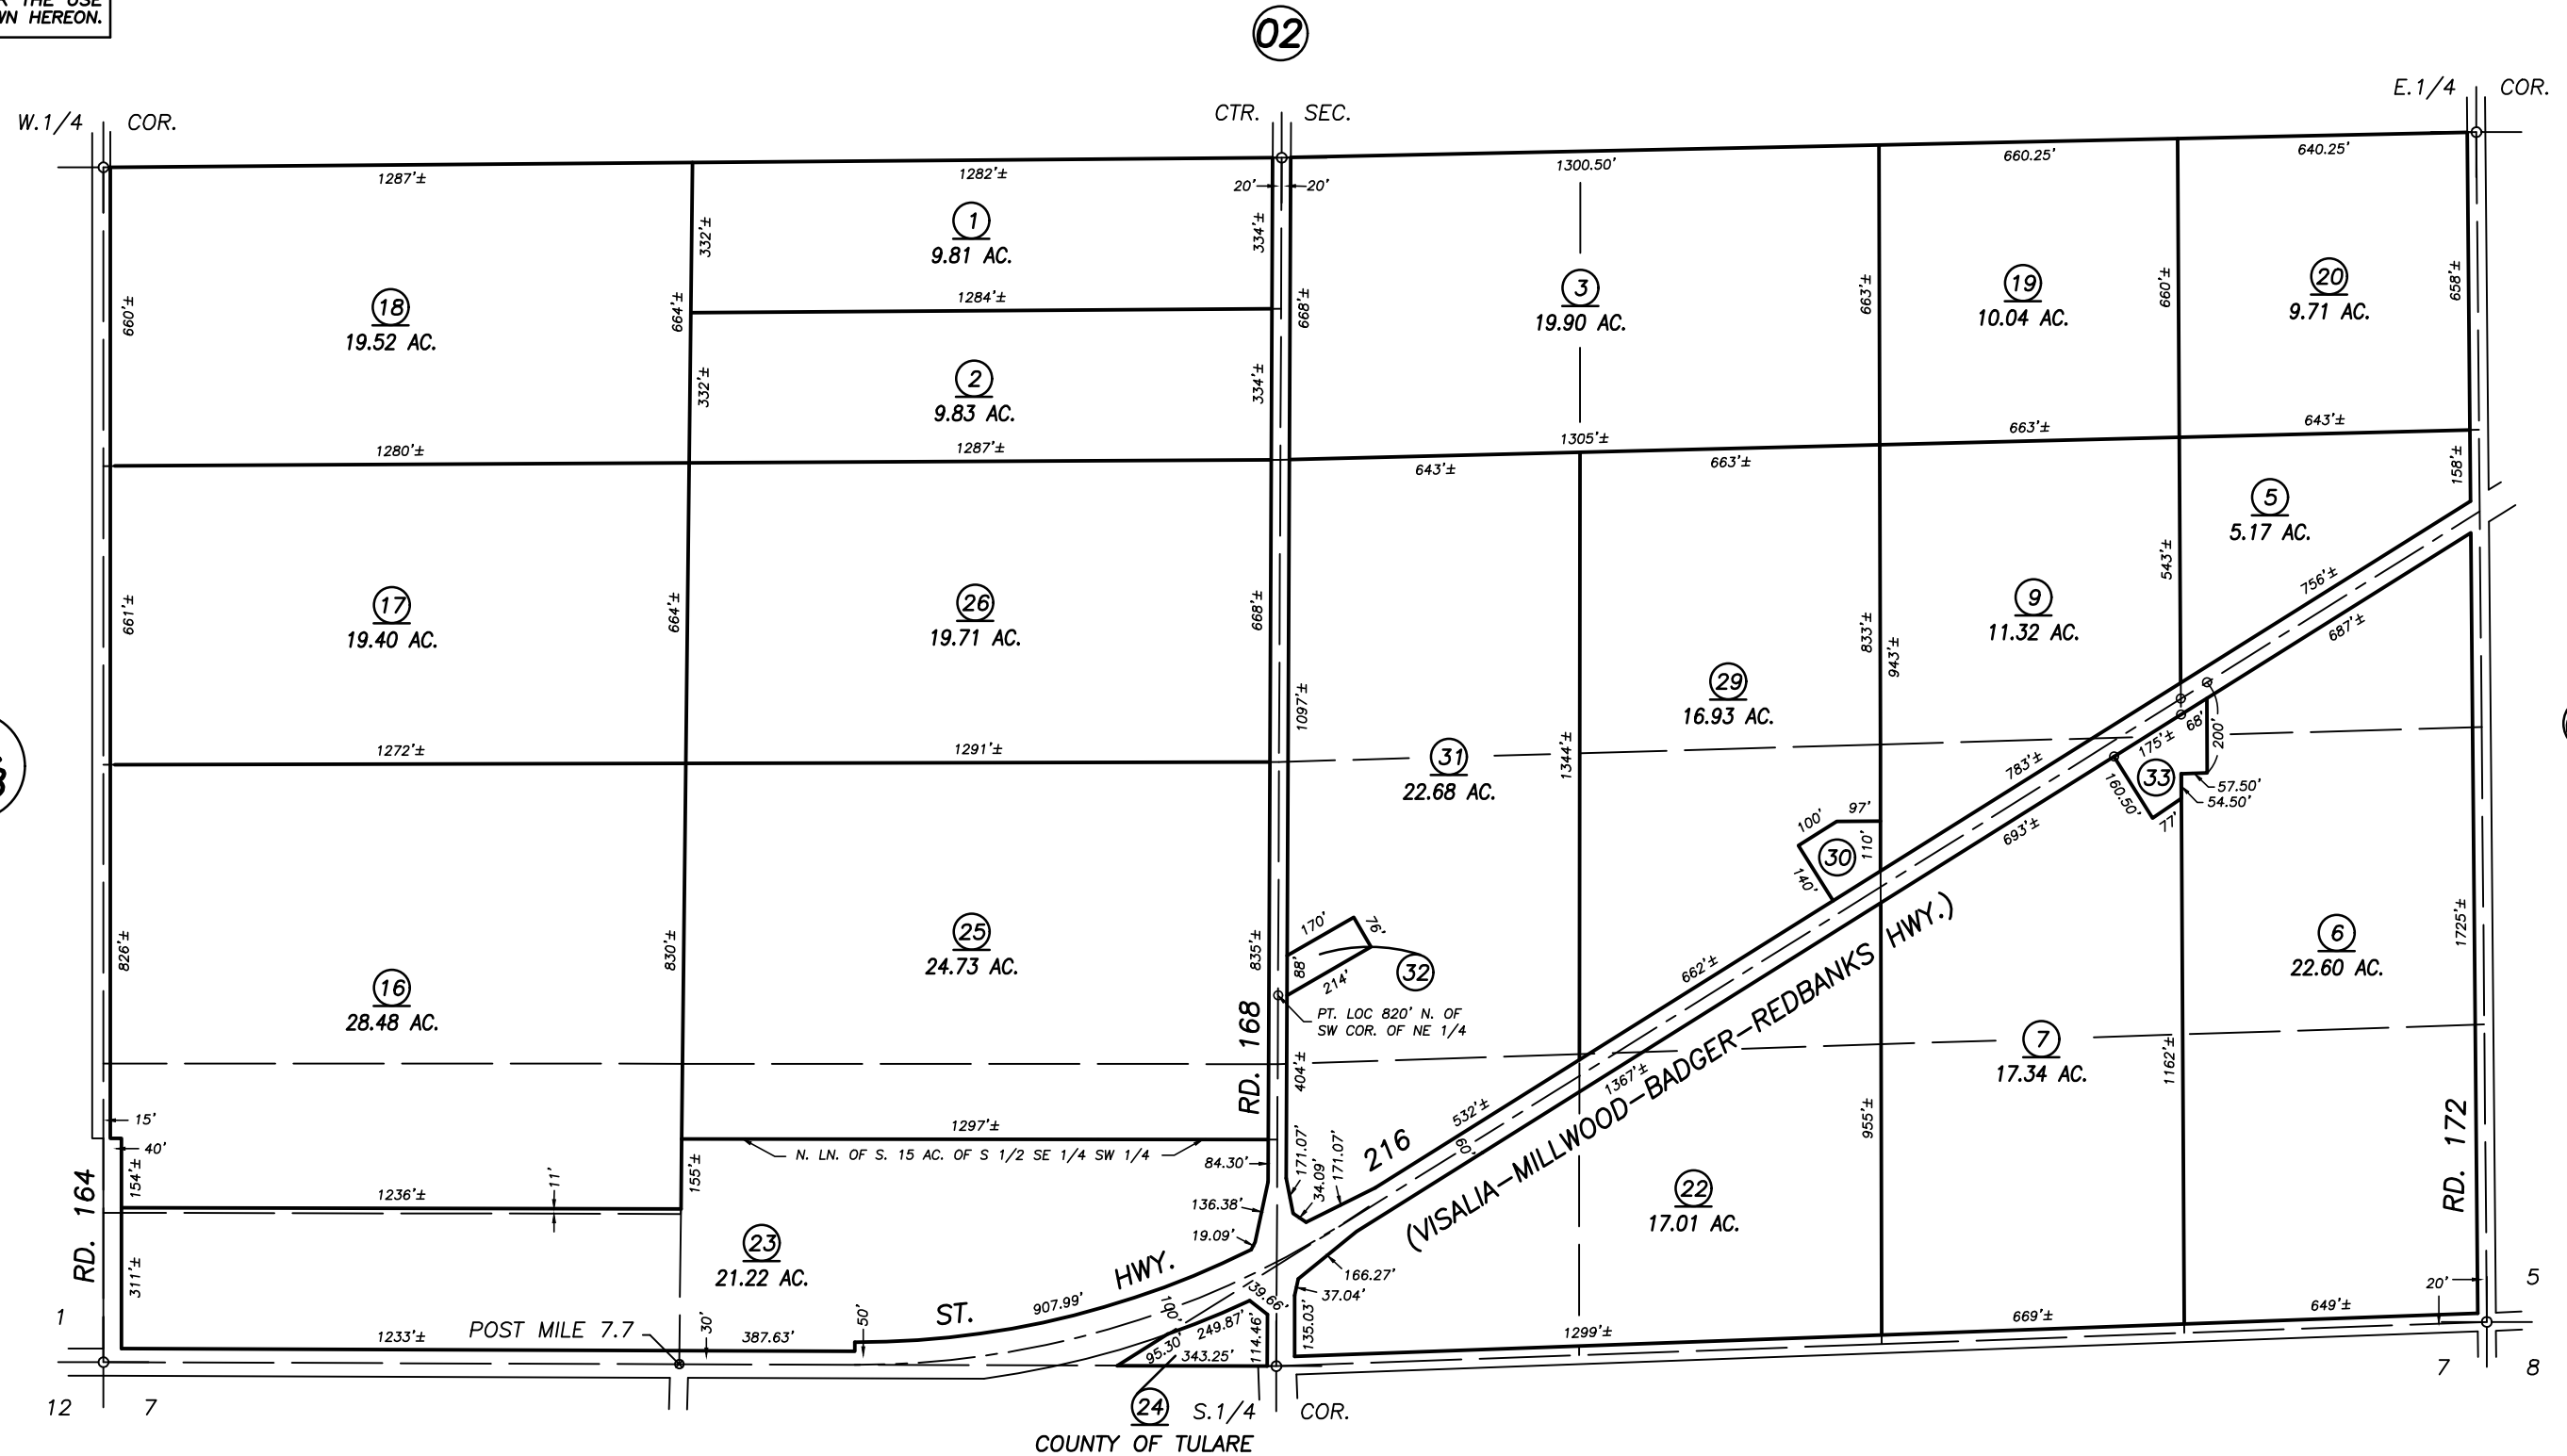

DISCLAIMER

THIS MAP WAS PREPARED FOR LOCAL PROPERTY ASSESSMENT PURPOSES ONLY AND THE PARCELS SHOWN HEREON MAY NOT COMPLY WITH STATE AND LOCAL SUBDIVISION ORDINANCES, AND NO LIABILITY IS ASSUMED FOR THE USE OF THE INFORMATION SHOWN HEREON.

S1/2 SEC.6, T.18S., R26E., M.D.B.&M.

Tax Area Codes 110-01

153-021

153-070

VICINITY OF IVANHOE

ASSESSOR'S MAPS BK. 110 , PG.01

COUNTY OF TULARE, STATE OF CALIFORNIA, U.S.A.

NOTE: Assessor's Parcel Numbers Shown in Circles (1) (123)
Assessor's Block Numbers Shown in Ellipses