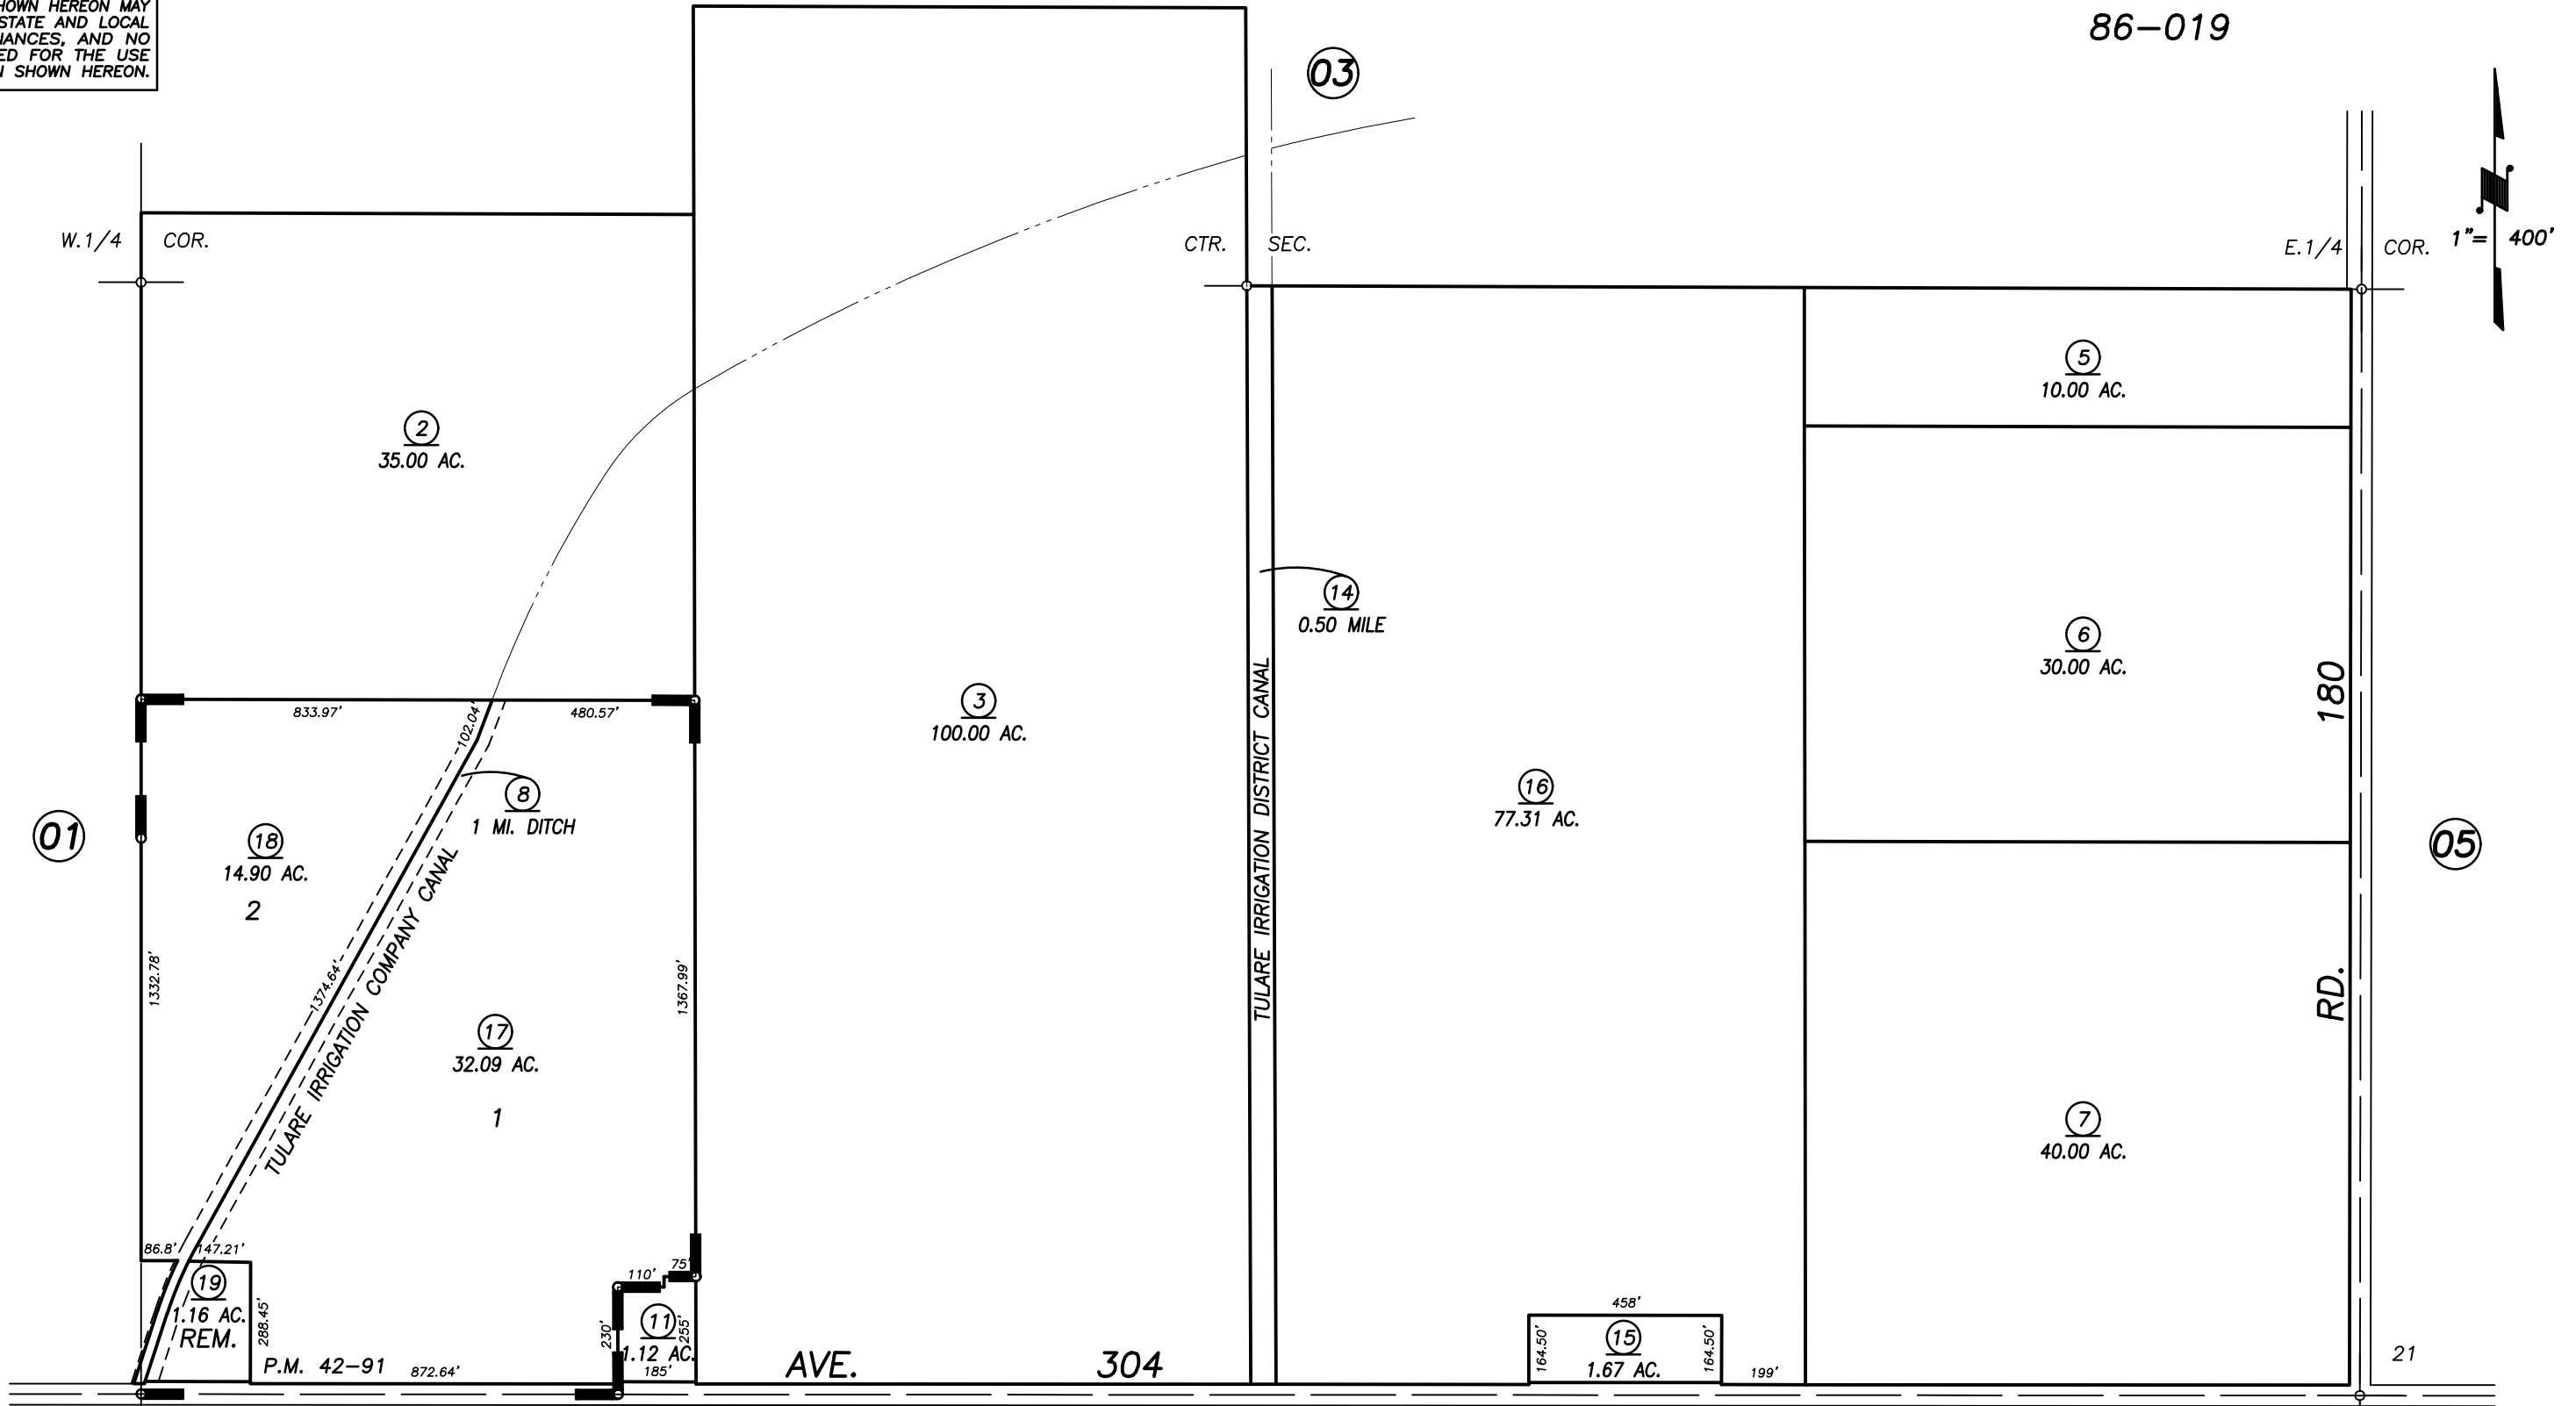

**DISCLAIMER**  
 THIS MAP WAS PREPARED FOR LOCAL PROPERTY ASSESSMENT PURPOSES ONLY AND THE PARCELS SHOWN HEREON MAY NOT COMPLY WITH STATE AND LOCAL SUBDIVISION ORDINANCES, AND NO LIABILITY IS ASSUMED FOR THE USE OF THE INFORMATION SHOWN HEREON.

P.M. 42-91	9/18/95	KPT
REVISION	DATE	BY

POR. PARCEL MAP 4187, P.M. 42-91

ASSESSOR'S MAPS BK. 111, PG. 04.  
 COUNTY OF TULARE, CALIF.

16

NOTE: Assessor's Block Numbers Shown in Ellipses  
 Assessor's Parcel Numbers Shown in Circles