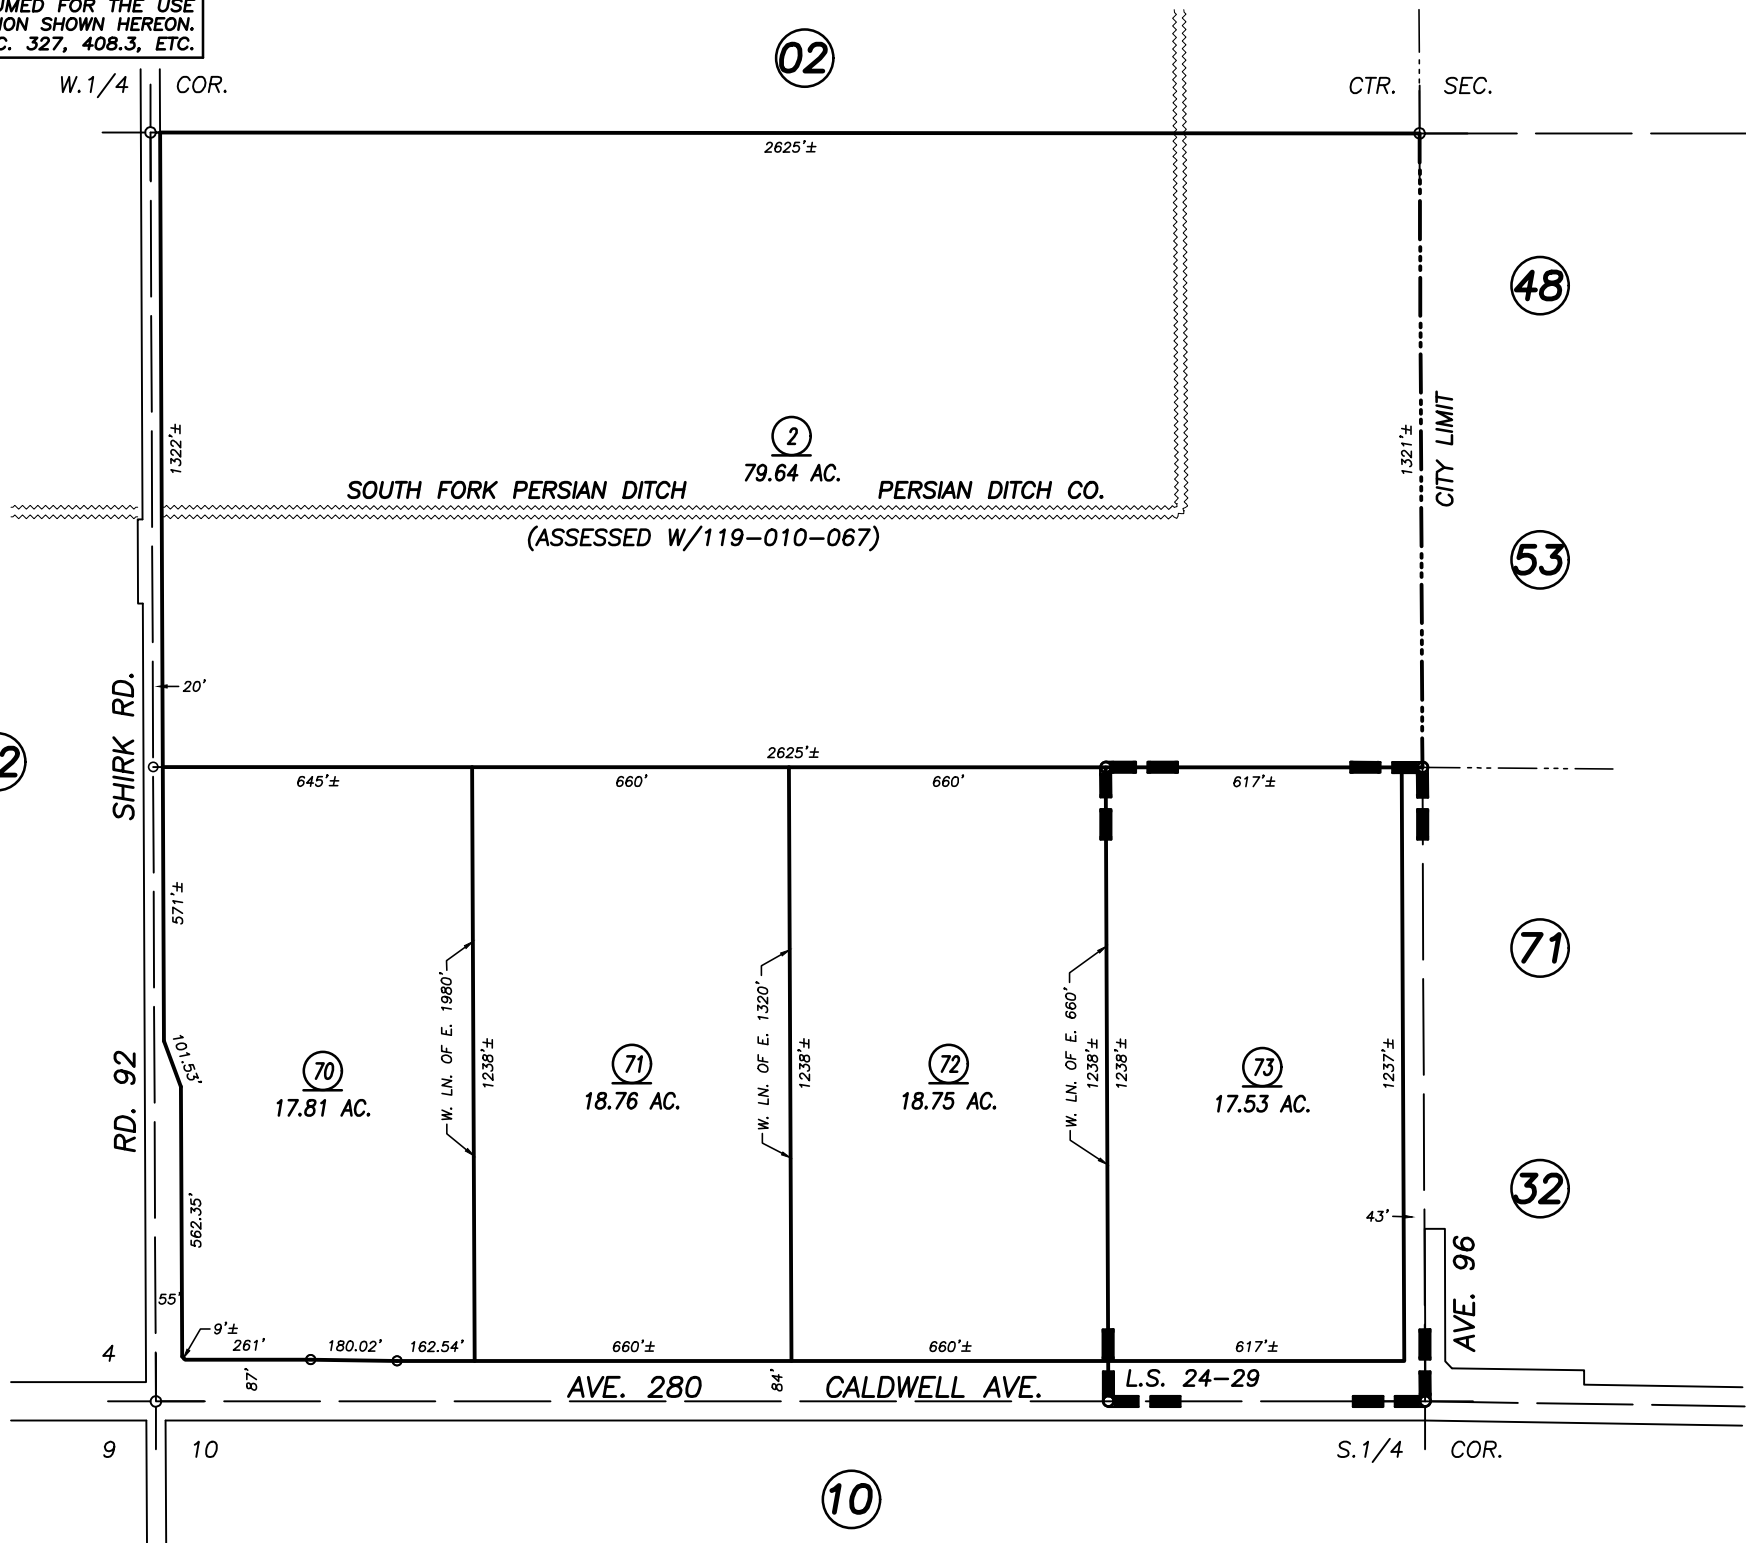

S.1/2 SEC.3, T.19S., R.24E., M.D.B.&M.

Tax Area Codes 119-23
153-017

DISCLAIMER
THIS MAP WAS PREPARED FOR LOCAL PROPERTY ASSESSMENT PURPOSES ONLY AND THE PARCELS SHOWN HEREON MAY NOT COMPLY WITH STATE AND LOCAL SUBDIVISION ORDINANCES, AND NO LIABILITY IS ASSUMED FOR THE USE OF THE INFORMATION SHOWN HEREON. R & T CODE SEC. 327, 408.3, ETC.

RECORD OF SURVEY, L.S. 24-29

VICINITY OF VISALIA
ASSESSOR'S MAPS BK. 119 , PG. 23
COUNTY OF TULARE, CALIFORNIA, U.S.A.

NOTE: Assessor's Parcel Numbers Shown in Circles ① 123
Assessor's Block Numbers Shown in Ellipses