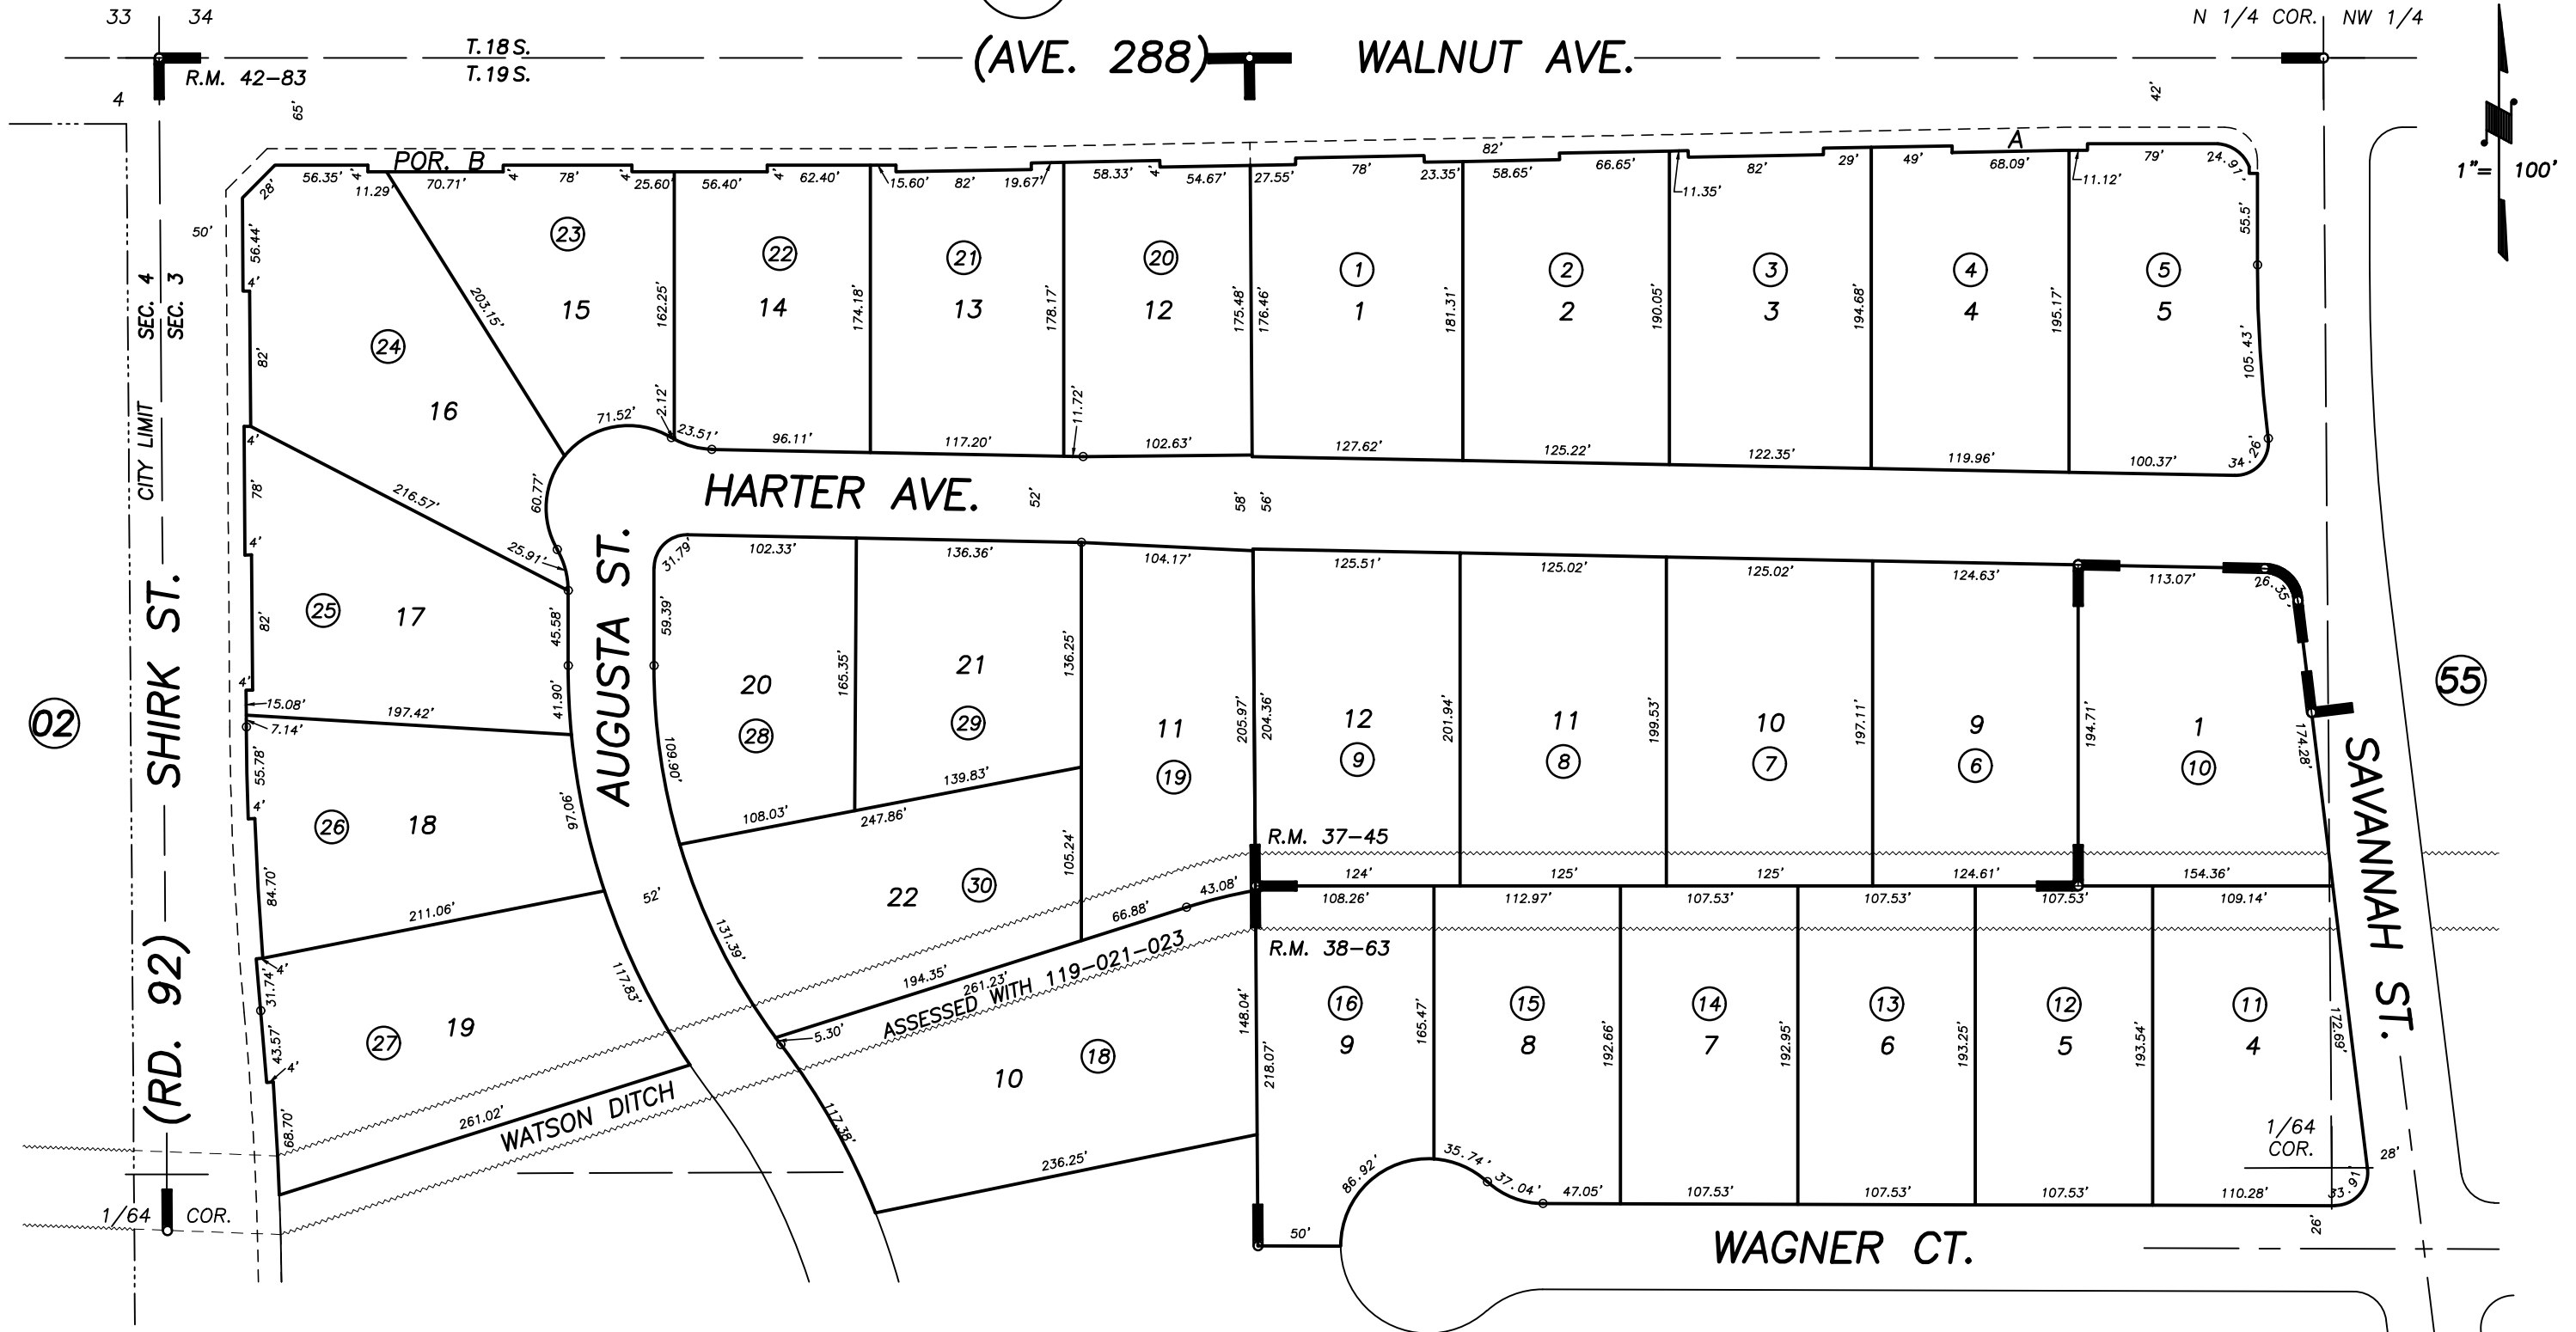

**DISCLAIMER**  
 THIS MAP WAS PREPARED FOR LOCAL PROPERTY ASSESSMENT PURPOSES ONLY AND THE PARCELS SHOWN HEREON MAY NOT COMPLY WITH STATE AND LOCAL SUBDIVISION ORDINANCES, AND NO LIABILITY IS ASSUMED FOR THE USE OF THE INFORMATION SHOWN HEREON.

N1/2 OF NW1/4 OF NW1/4 SEC.3, T.19S., R.24E., M.D.B.&M.

Tax Area Code 119-54

Bk. 087

006-188  
 006-212

POR. OAK MEADOW ESTATES NO. 1, R.M. 37-45  
 POR. OAK MEADOW ESTATES NO. 2, R.M. 38-63  
 POR. RECORD OF SURVEY, L.S. 19-76  
 POR. VALLEY OAK, R.M. 42-83

CITY OF VISALIA  
 ASSESSOR'S MAPS BK. 119 , PG. 54  
 COUNTY OF TULARE, CALIFORNIA, U.S.A.

NOTE: Assessor's Parcel Numbers Shown in Circles (1) (123)  
 Assessor's Block Numbers Shown in Ellipses (62) (123)