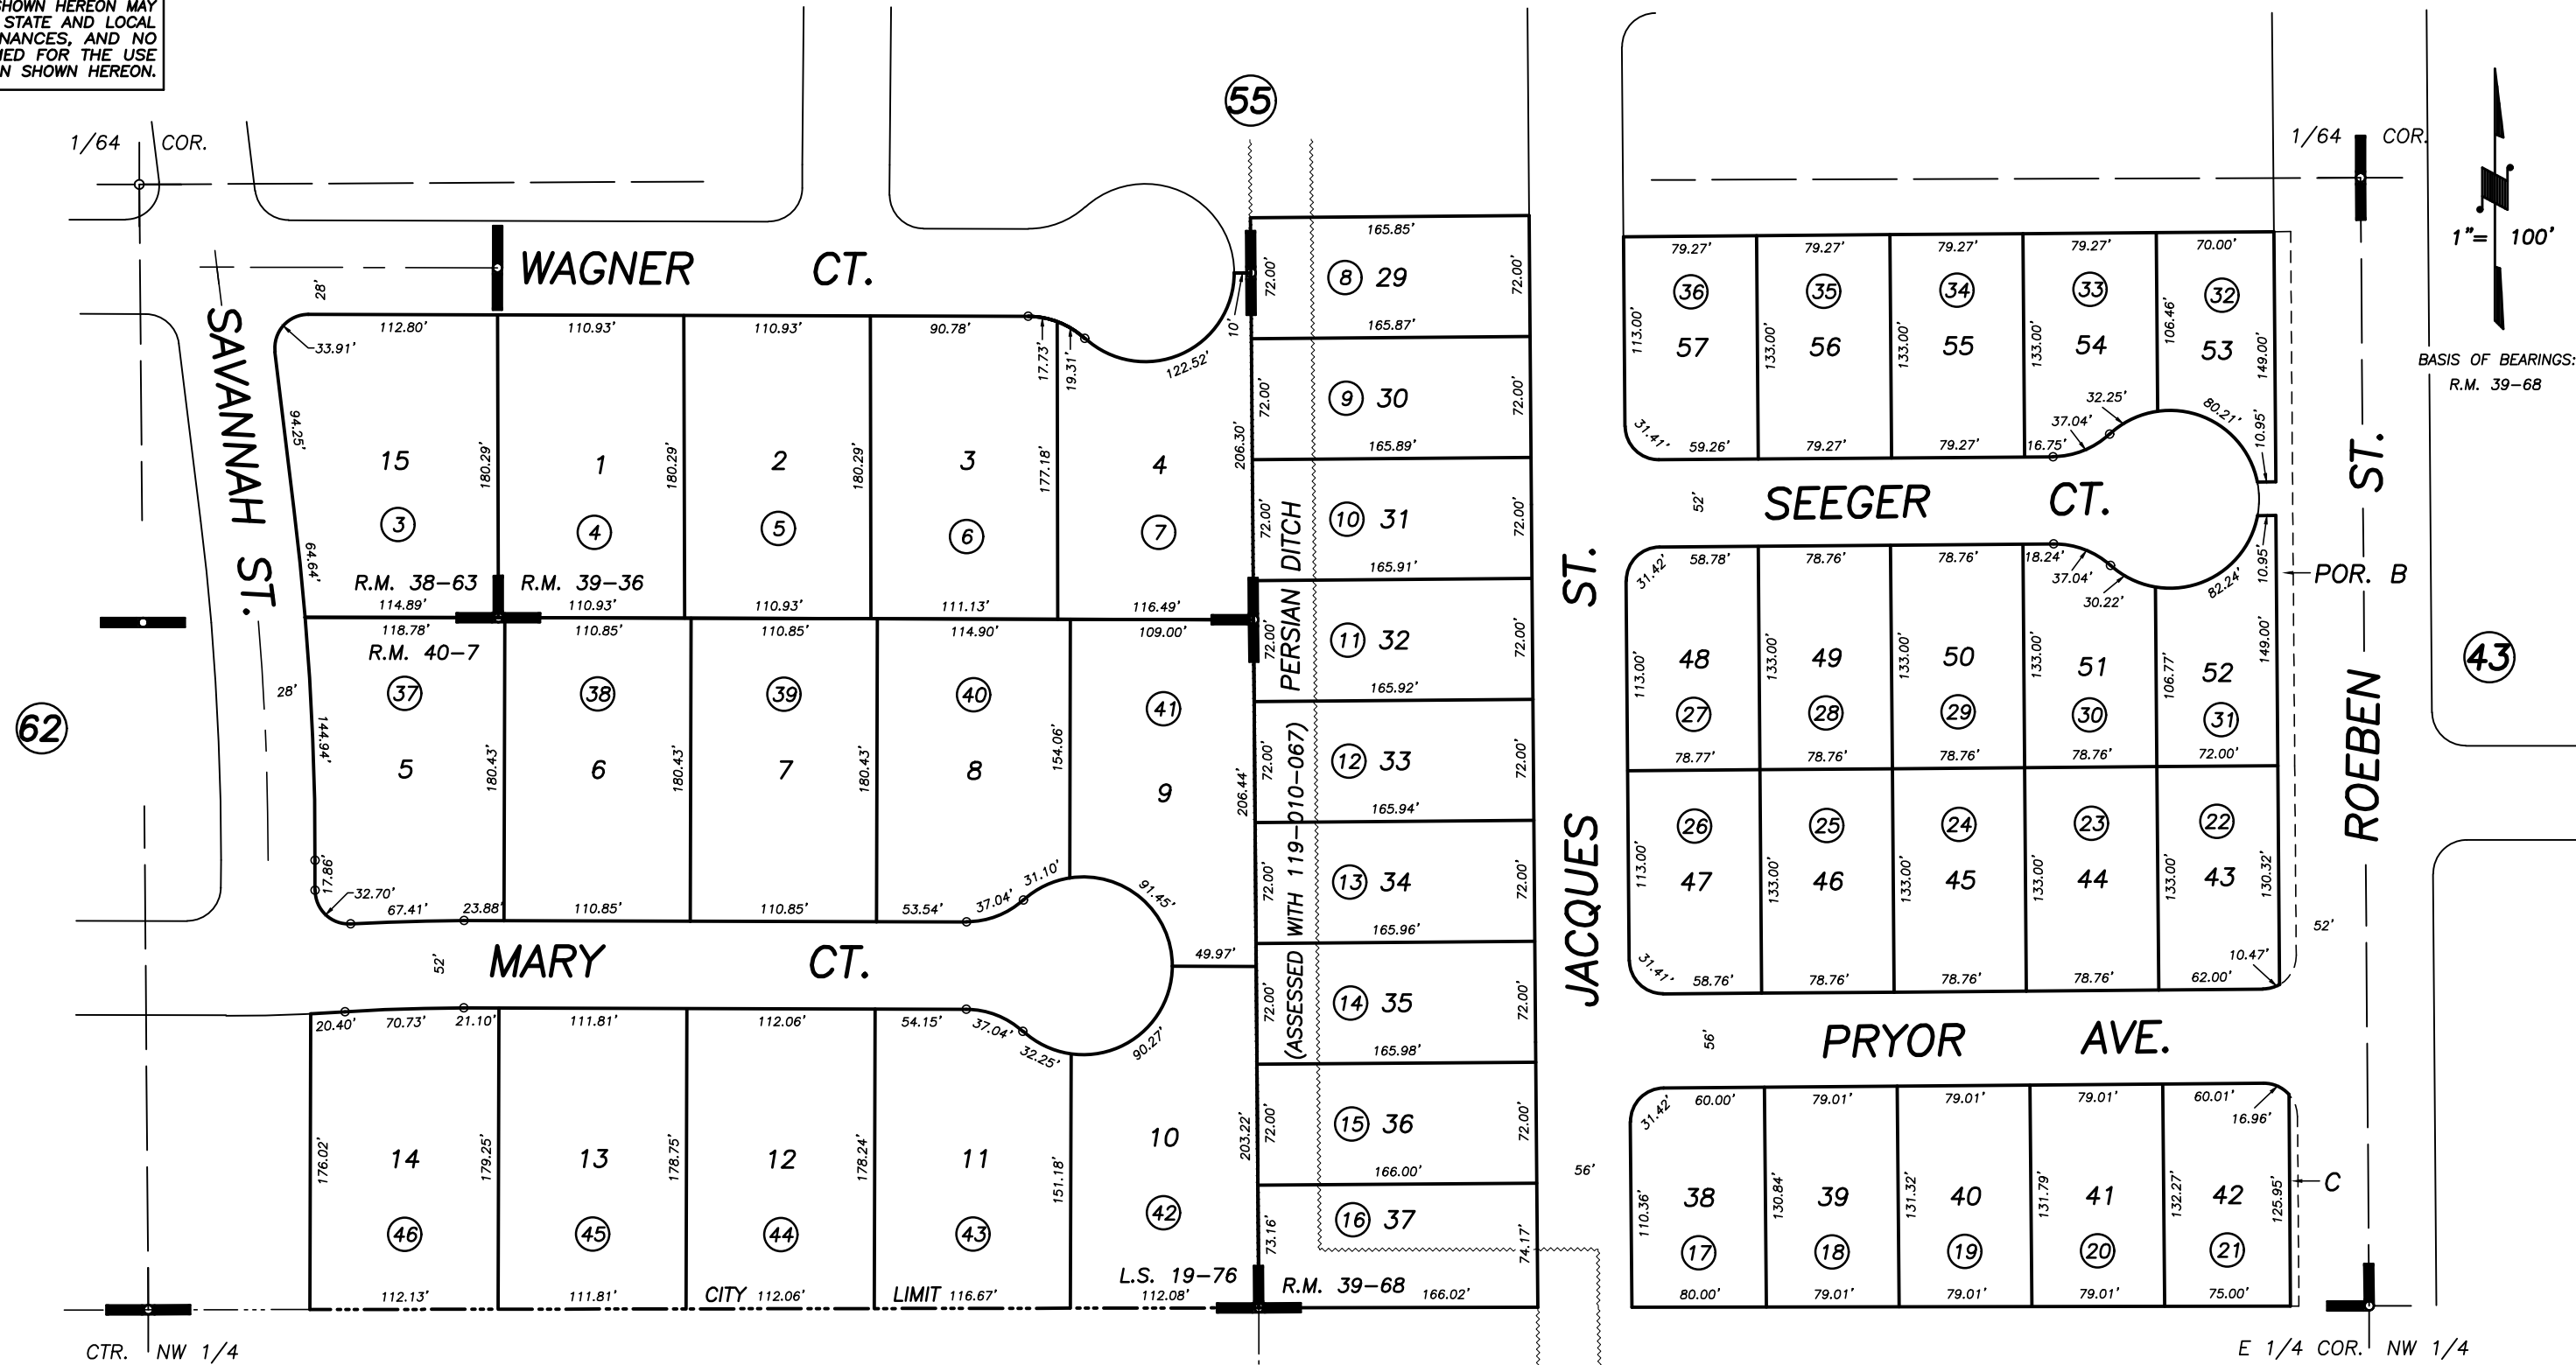

DISCLAIMER
 THIS MAP WAS PREPARED FOR LOCAL PROPERTY ASSESSMENT PURPOSES ONLY AND THE PARCELS SHOWN HEREON MAY NOT COMPLY WITH STATE AND LOCAL SUBDIVISION ORDINANCES, AND NO LIABILITY IS ASSUMED FOR THE USE OF THE INFORMATION SHOWN HEREON.

S1/2 OF NE1/4 OF NW1/4 SEC. 3, T.19S., R.24E., M.D.B.&M.

Tax Area Codes 119-67
 006-206

POR. OAK MEADOW ESTATES NO. 2, R.M. 38-63
 POR. RECORD OF SURVEY, L.S. 19-76
 POR. OAK MEADOW ESTATES NO. 3, R.M. 39-36
 POR. FIELDSTONE, R.M. 39-68
 POR. OAK MEADOW ESTATES NO. 4, R.M. 40-7

CITY OF VISALIA
 ASSESSOR'S MAPS BK. 119 , PG. 67
 COUNTY OF TULARE, CALIFORNIA, U.S.A.

NOTE: Assessor's Parcel Numbers Shown in Circles (1) (123)
 Assessor's Block Numbers Shown in Ellipses

UPDATE DITCH	08/24/2017	ASG
REVISION	DATE	TECH