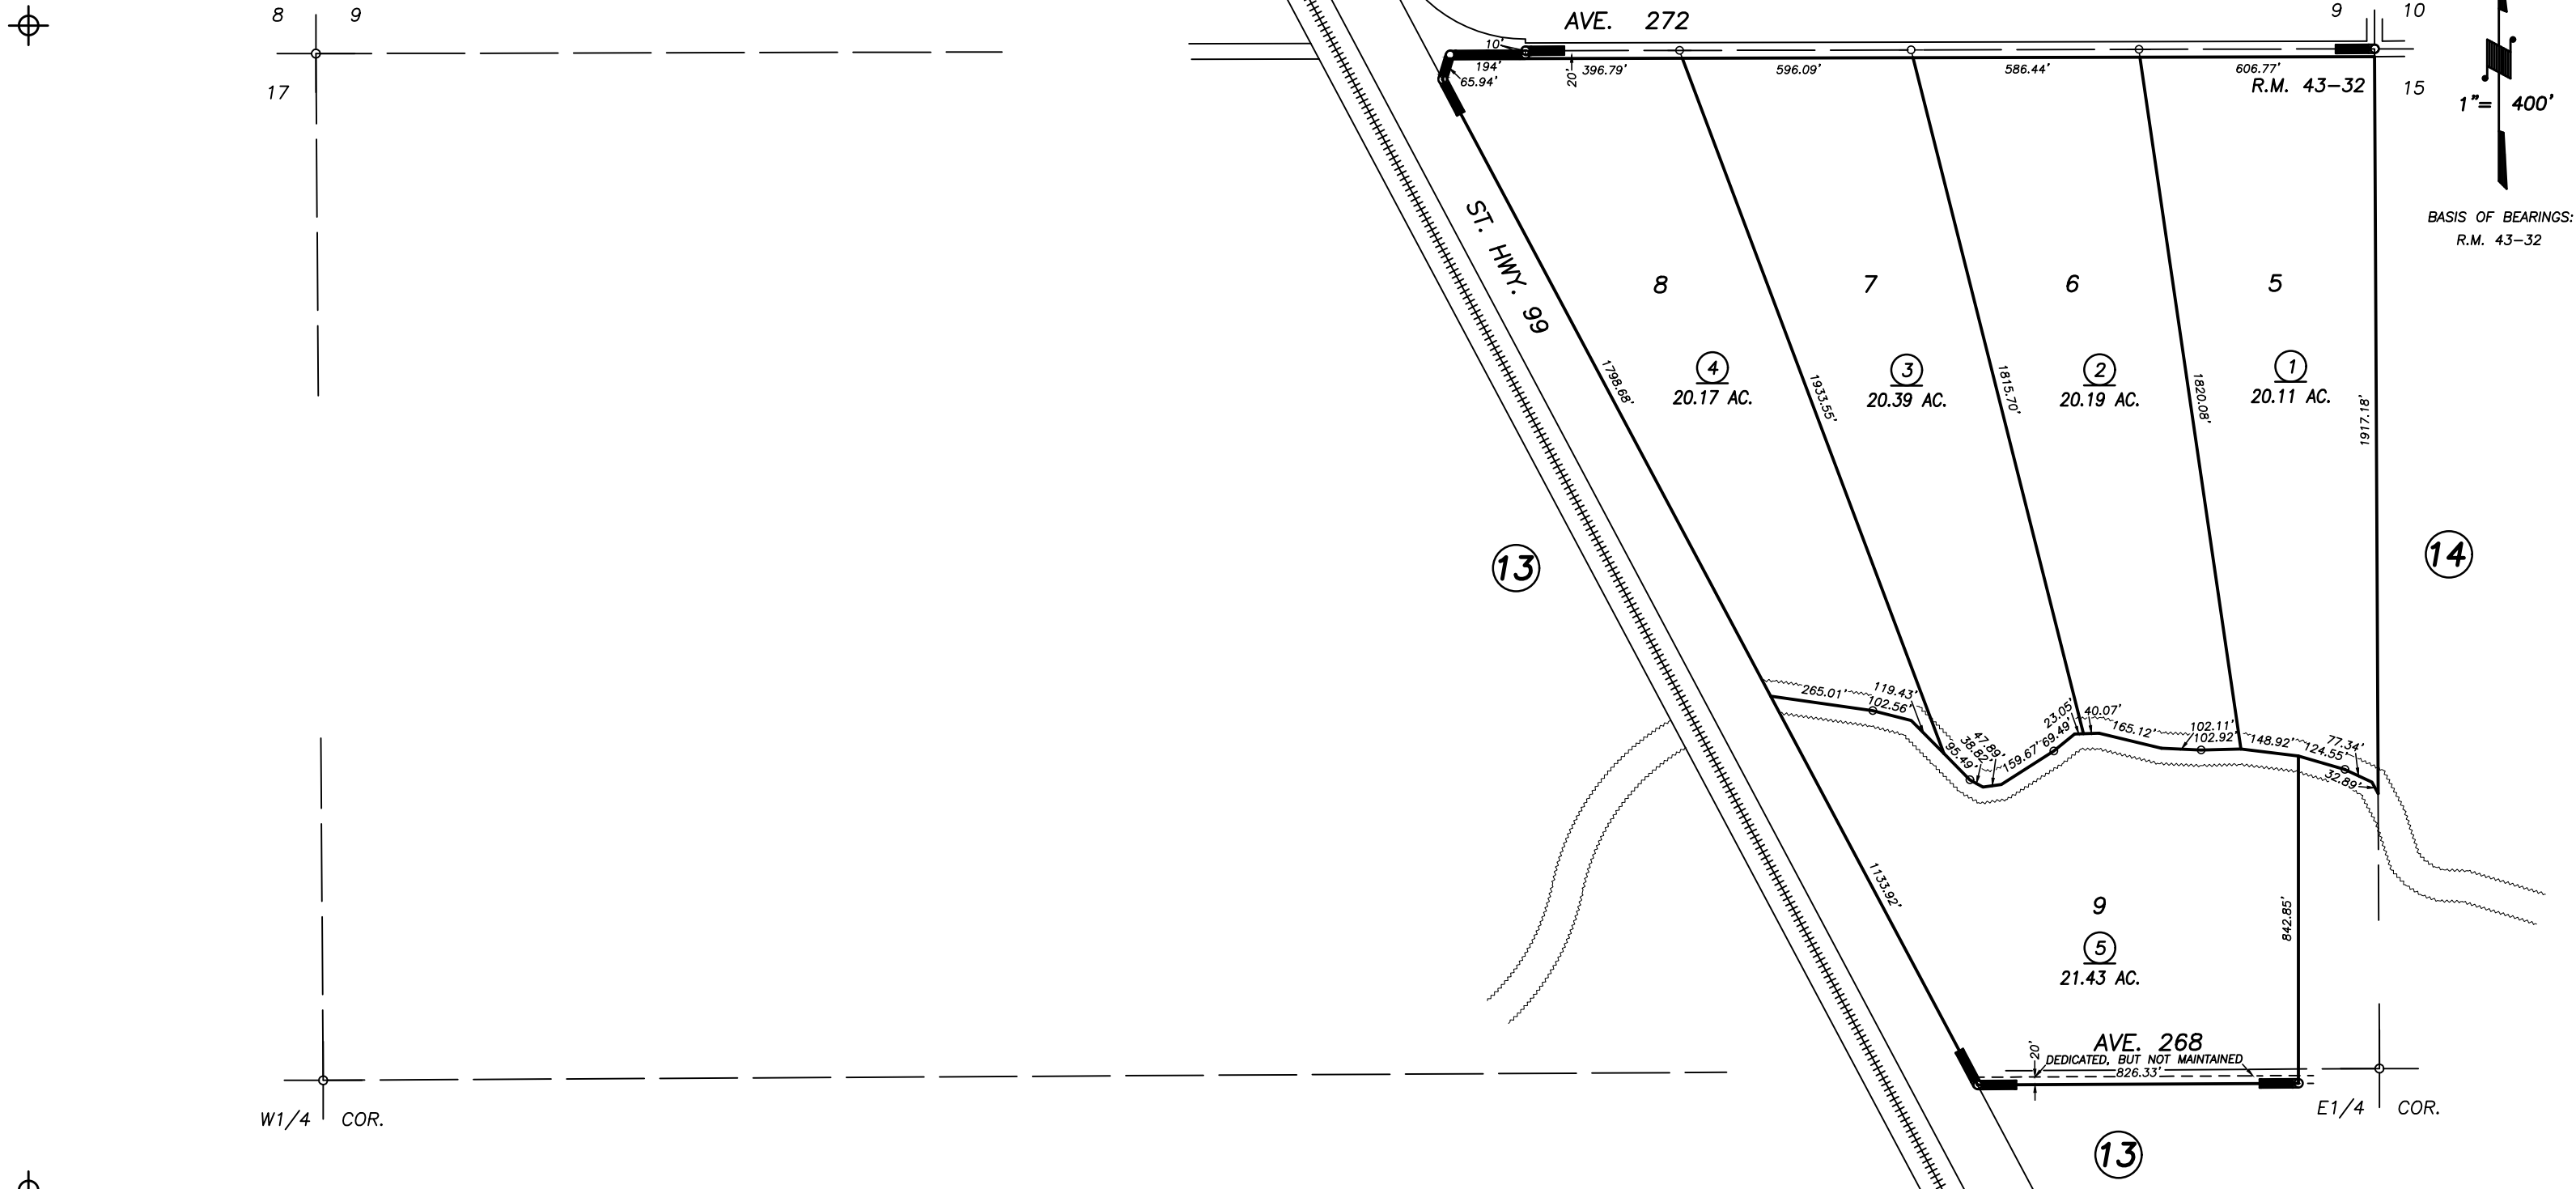

N1/2 SEC. 16, T.19S., R.24E., M.D.B.&M.

Tax Area Codes 119-84  
153-003

**DISCLAIMER**  
THIS MAP WAS PREPARED FOR LOCAL PROPERTY ASSESSMENT PURPOSES ONLY AND THE PARCELS SHOWN HEREON MAY NOT COMPLY WITH STATE AND LOCAL SUBDIVISION ORDINANCES, AND NO LIABILITY IS ASSUMED FOR THE USE OF THE INFORMATION SHOWN HEREON.

BASIS OF BEARINGS:  
R.M. 43-32

POR. RECORD OF SURVEY, L.S. 1-19 (E. LN. SEC. 16)  
POR. TRACT MAP NO. 816, R.M. 43-32

VICINITY OF VISALIA  
ASSESSOR'S MAPS BK. 119 , PG. 84  
COUNTY OF TULARE, CALIFORNIA, U.S.A.

NOTE: Assessor's Parcel Numbers Shown in Circles (1) (123)  
Assessor's Block Numbers Shown in Ellipses

2013-0070406	12/27/2013	JRS
REVISION	DATE	TECH