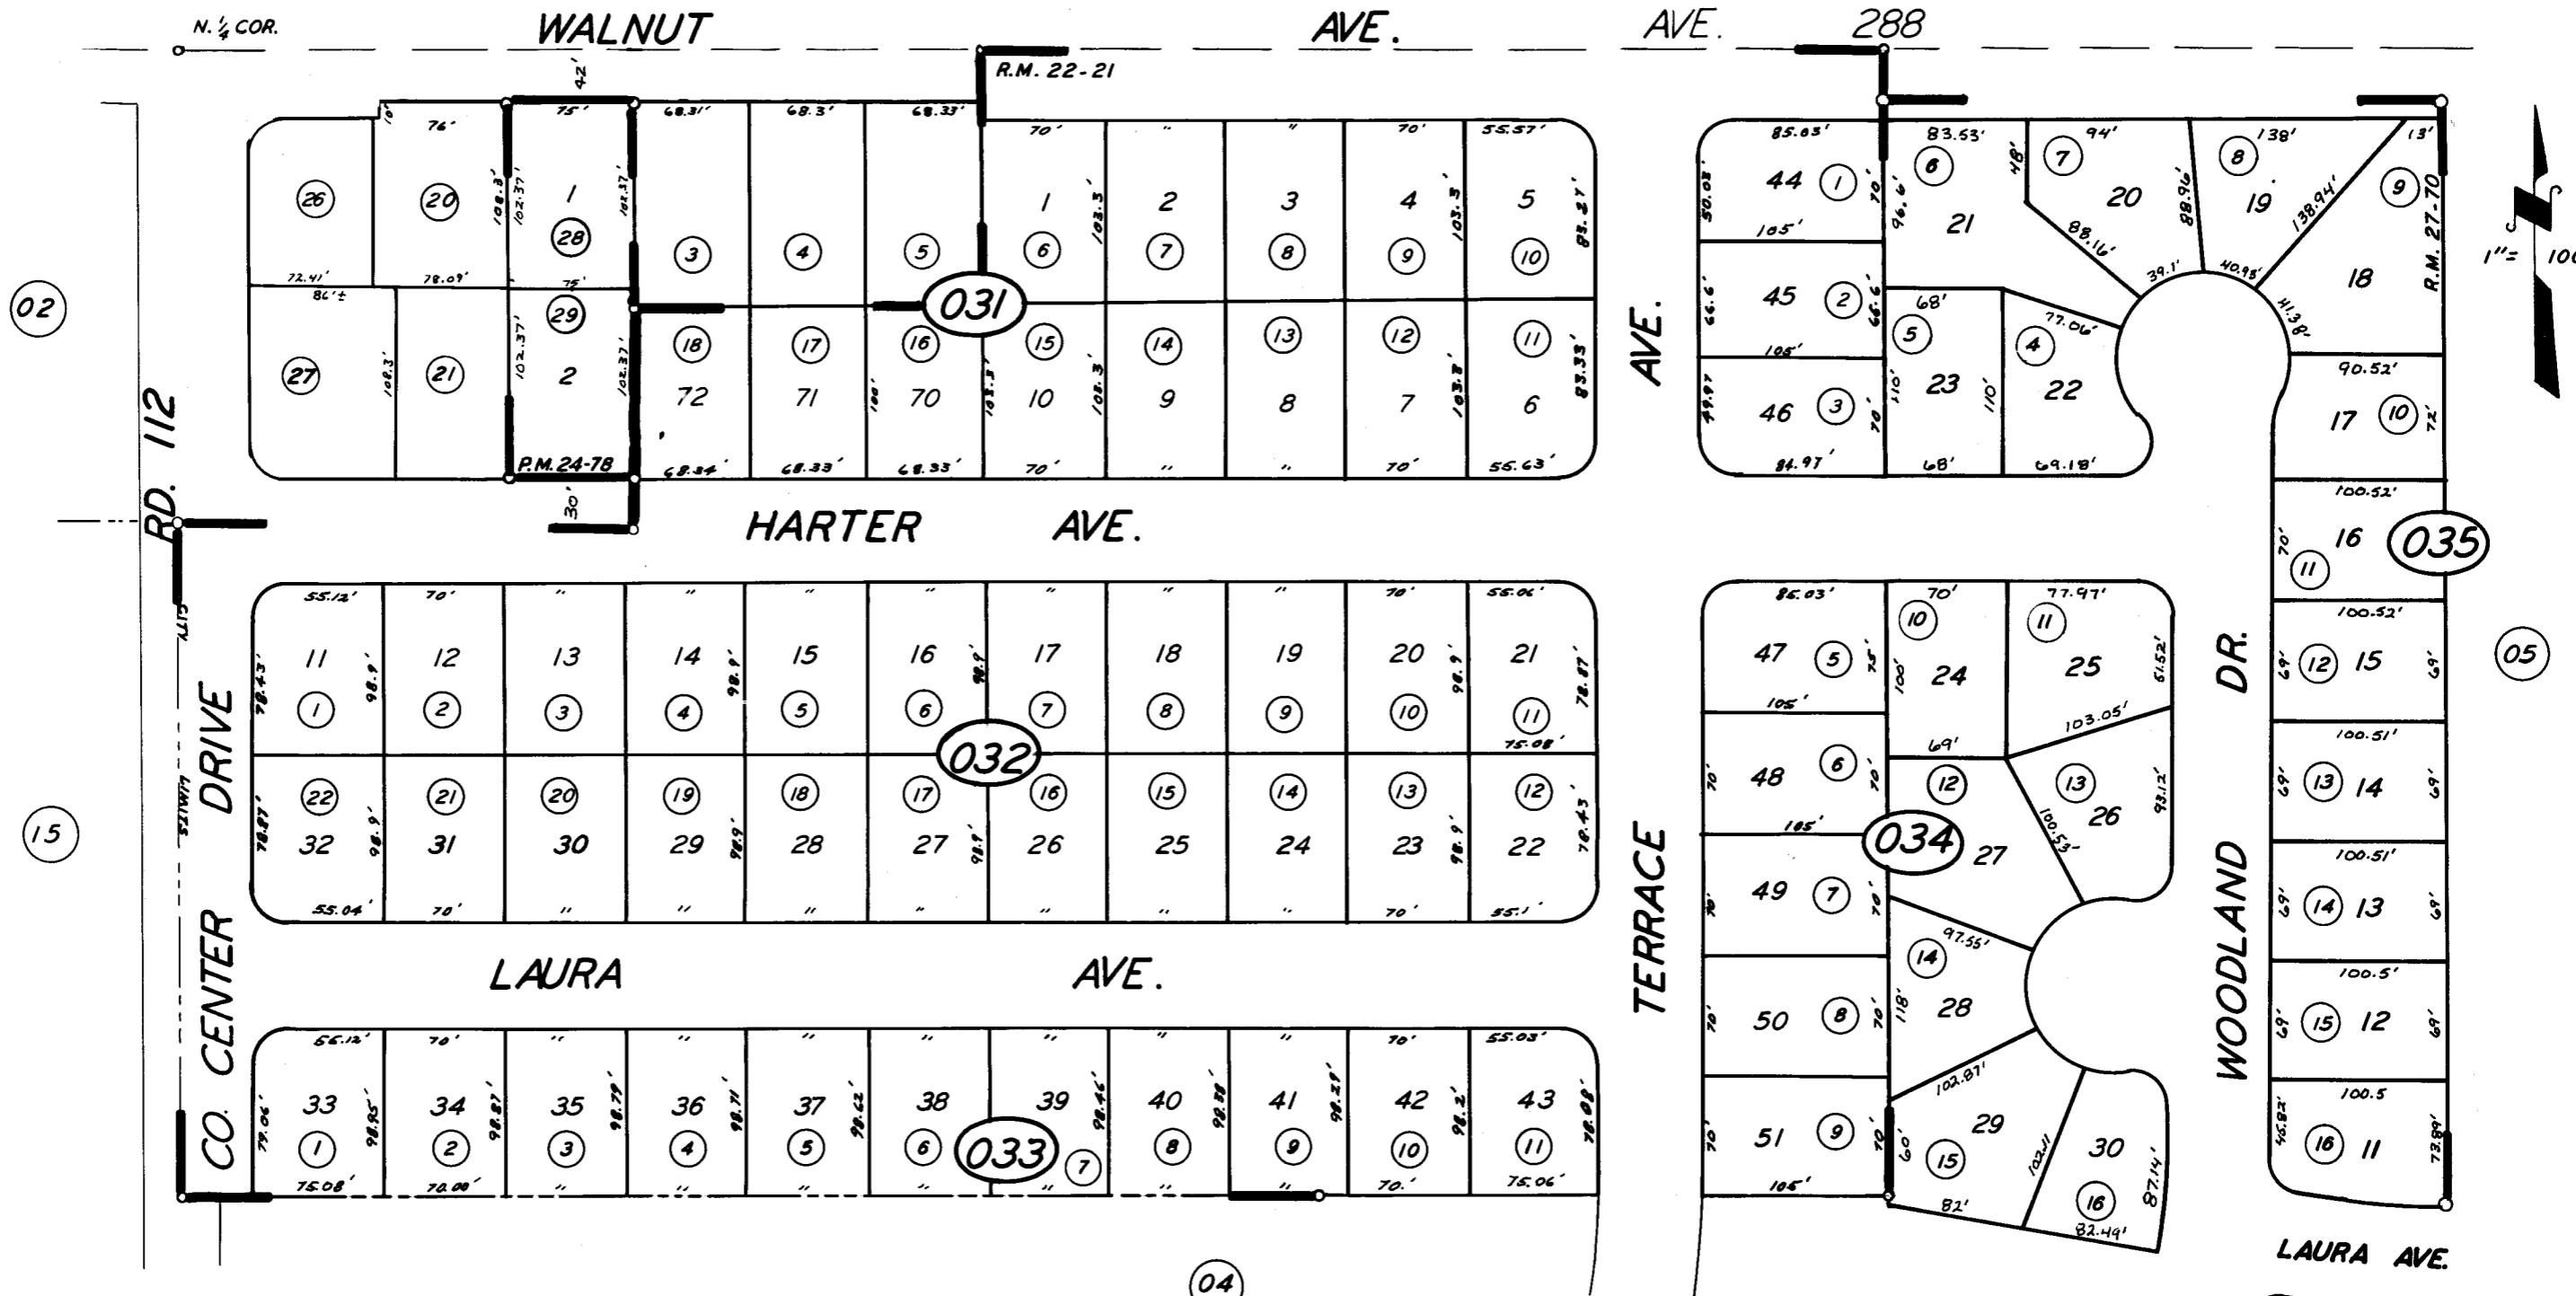

BK. 95

6-007

02

15

031

032

033

04

035

05

CITY OF VISALIA

ASSESSOR'S MAPS BK. 121, PG. 03.

COUNTY OF TULARE, CALIF.

POR. MOLLAN ACRES R. M. 22-21.
 POR. WALNUT PARK VILLAGE R.M.27-70
 PARCEL MAP 2377, P.M. 24-78