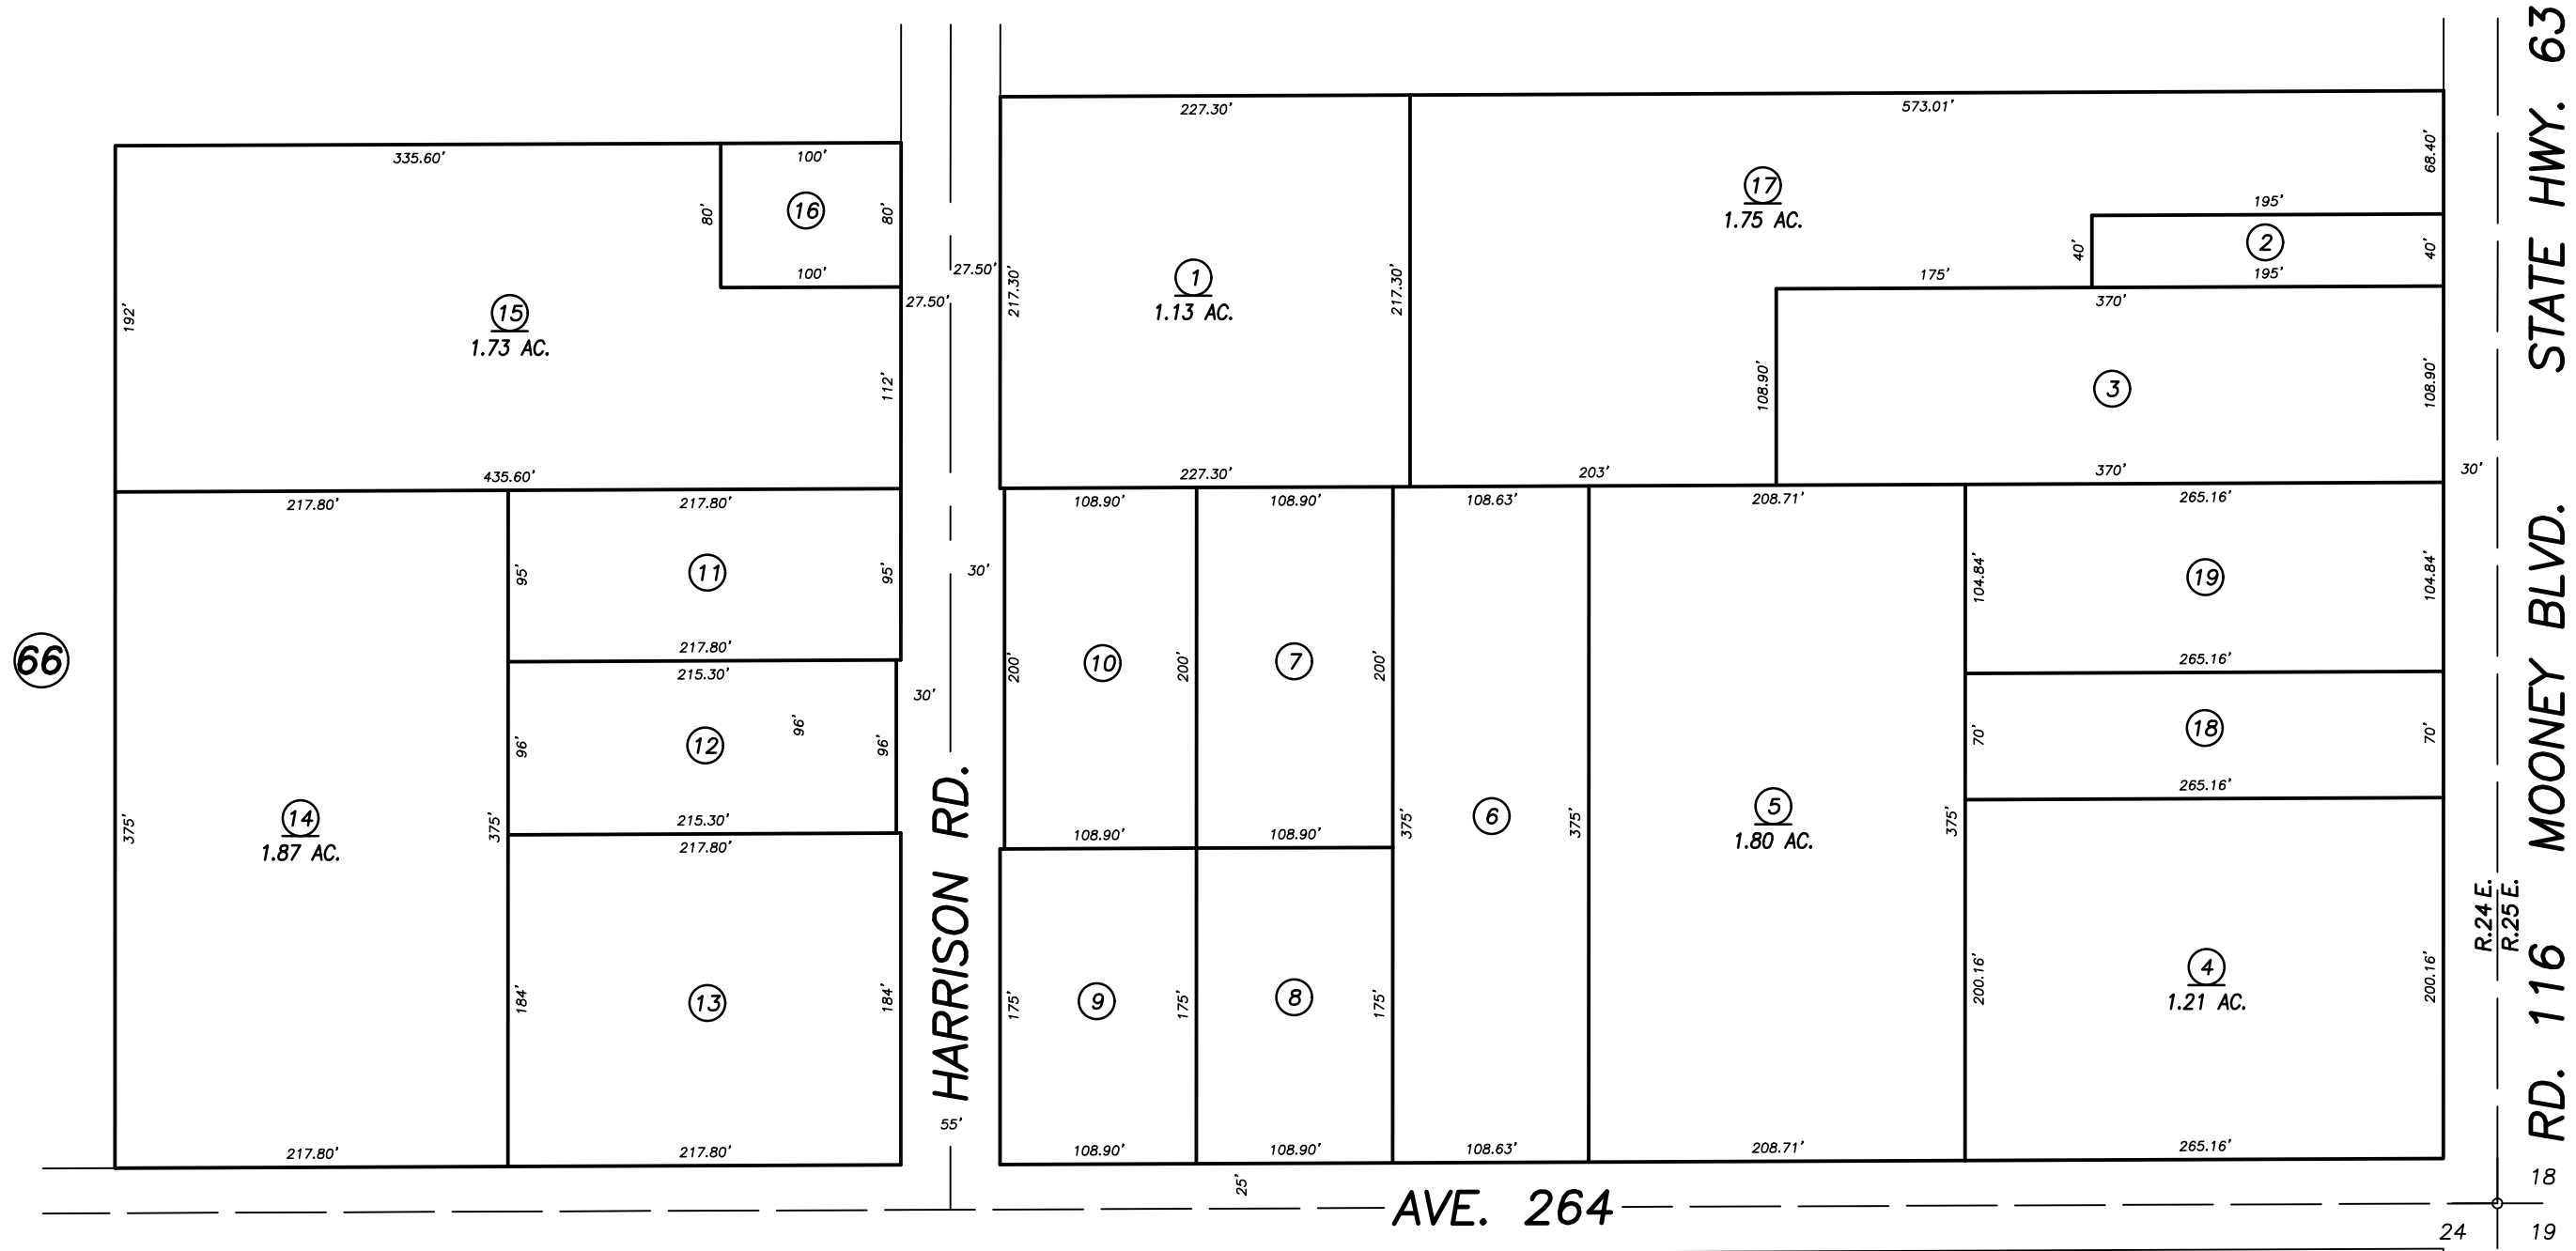

DISCLAIMER
 THIS MAP WAS PREPARED FOR LOCAL PROPERTY ASSESSMENT PURPOSES ONLY AND THE PARCELS SHOWN HEREON MAY NOT COMPLY WITH STATE AND LOCAL SUBDIVISION ORDINANCES, AND NO LIABILITY IS ASSUMED FOR THE USE OF THE INFORMATION SHOWN HEREON.

S1/2 SE1/4 OF SE1/4 OF SEC.13, T.19S., R.24E., M.D.B.&M.

Tax Area Codes 121-64
 105-003

65

BK. 122

BK. 149

VICINITY OF VISALIA
 ASSESSOR'S MAPS BK. 121 , PG. 64
 COUNTY OF TULARE, CALIFORNIA, U.S.A.

NOTE: Assessor's Parcel Numbers Shown in Circles ① ② ③ ④ ⑤ ⑥ ⑦ ⑧ ⑨ ⑩ ⑪ ⑫ ⑬ ⑭ ⑮ ⑯ ⑰ ⑱
 Assessor's Block Numbers Shown in Elipses ⑥ ⑤ ④ ③ ② ①