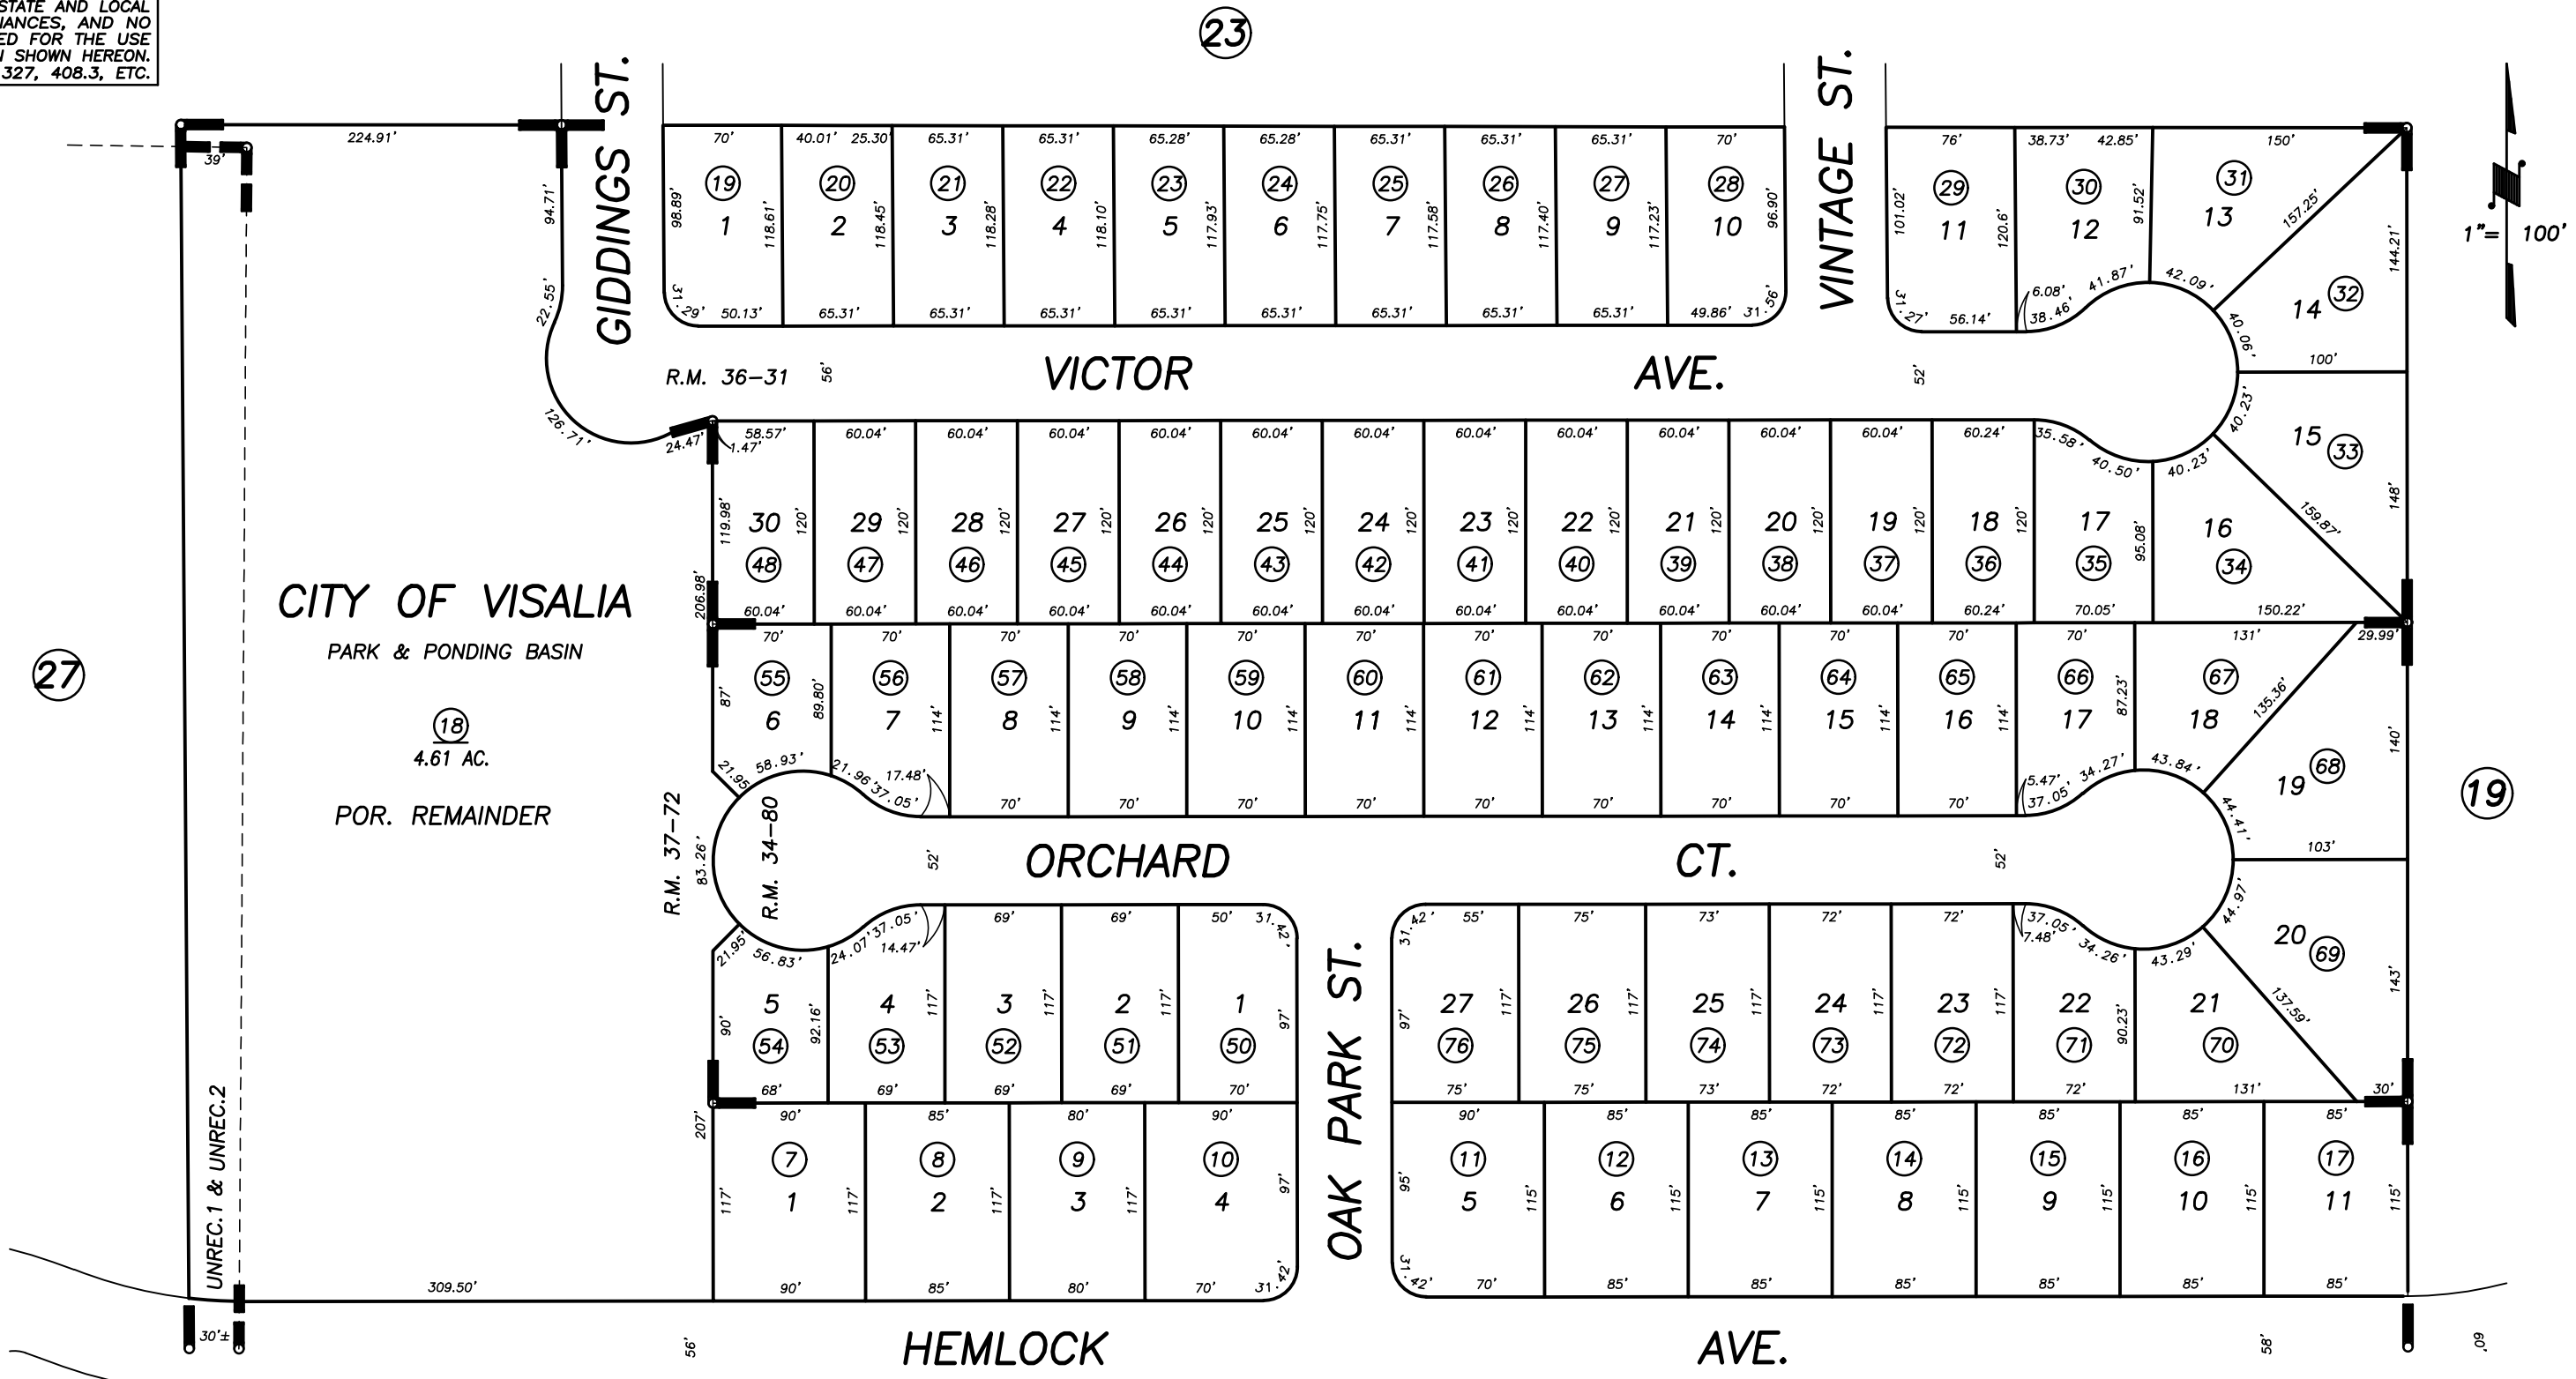

DISCLAIMER
 THIS MAP WAS PREPARED FOR LOCAL PROPERTY ASSESSMENT PURPOSES ONLY AND THE PARCELS SHOWN HEREON MAY NOT COMPLY WITH STATE AND LOCAL SUBDIVISION ORDINANCES, AND NO LIABILITY IS ASSUMED FOR THE USE OF THE INFORMATION SHOWN HEREON. R & T CODE SEC. 327, 408.3, ETC.

POR. JACOBUS SURVEY, UNREC.1
 POR. CITY OF VISALIA SURVEY, UNREC.2
 POR. STONEBROOK UNIT NO. 1, R.M. 34-80
 VINTAGE ESTATES NO. 2, R.M. 36-31
 VINTAGE ESTATES NO. 3, R.M. 37-72

CITY OF VISALIA
 ASSESSOR'S MAPS BK. 122 , PG.22
 COUNTY OF TULARE, CALIFORNIA, U.S.A.