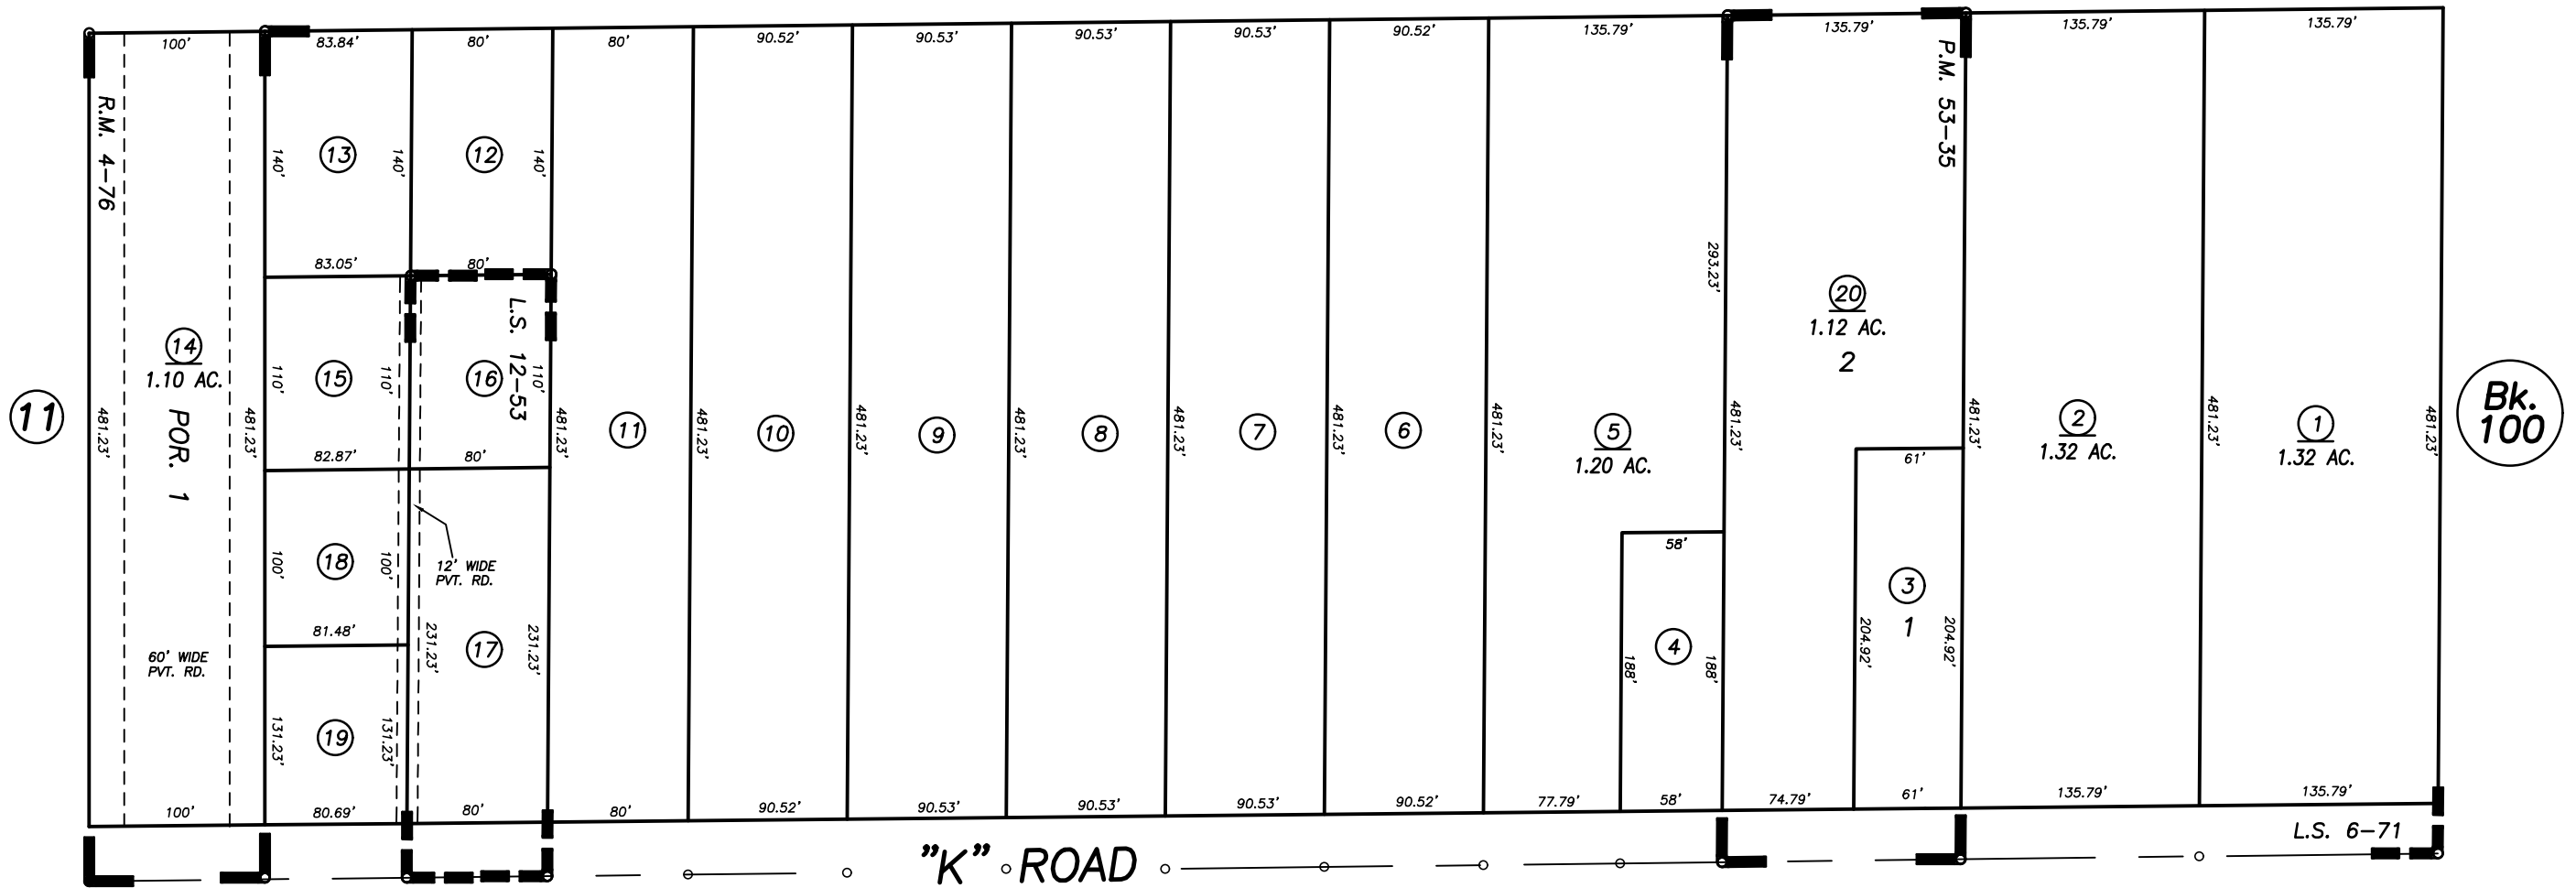

N1/2 OF SE1/4 OF NE1/4 SEC.5, T.19S., R.25E., M.D.B.&M.

Tax Area Codes **123-35**  
 006-208

BASIS OF BEARINGS:  
 R.M. 44-10

POR. PARCEL MAP NO. 376, P.M. 4-76  
 POR. RECORD OF SURVEY, L.S. 6-71  
 RECORD OF SURVEY, L.S. 12-53  
 PARCEL MAP NO. 5228, P.M. 53-35

34

CITY OF VISALIA  
 ASSESSOR'S MAPS BK. 123 , PG. 75  
 COUNTY OF TULARE, CALIFORNIA, U.S.A.

NOTE: Assessor's Parcel Numbers Shown in Circles  
 Assessor's Block Numbers Shown in Ellipses

1 123

BK 126 REMAP	01/06/2023	WAC
REVISION	DATE	TECH