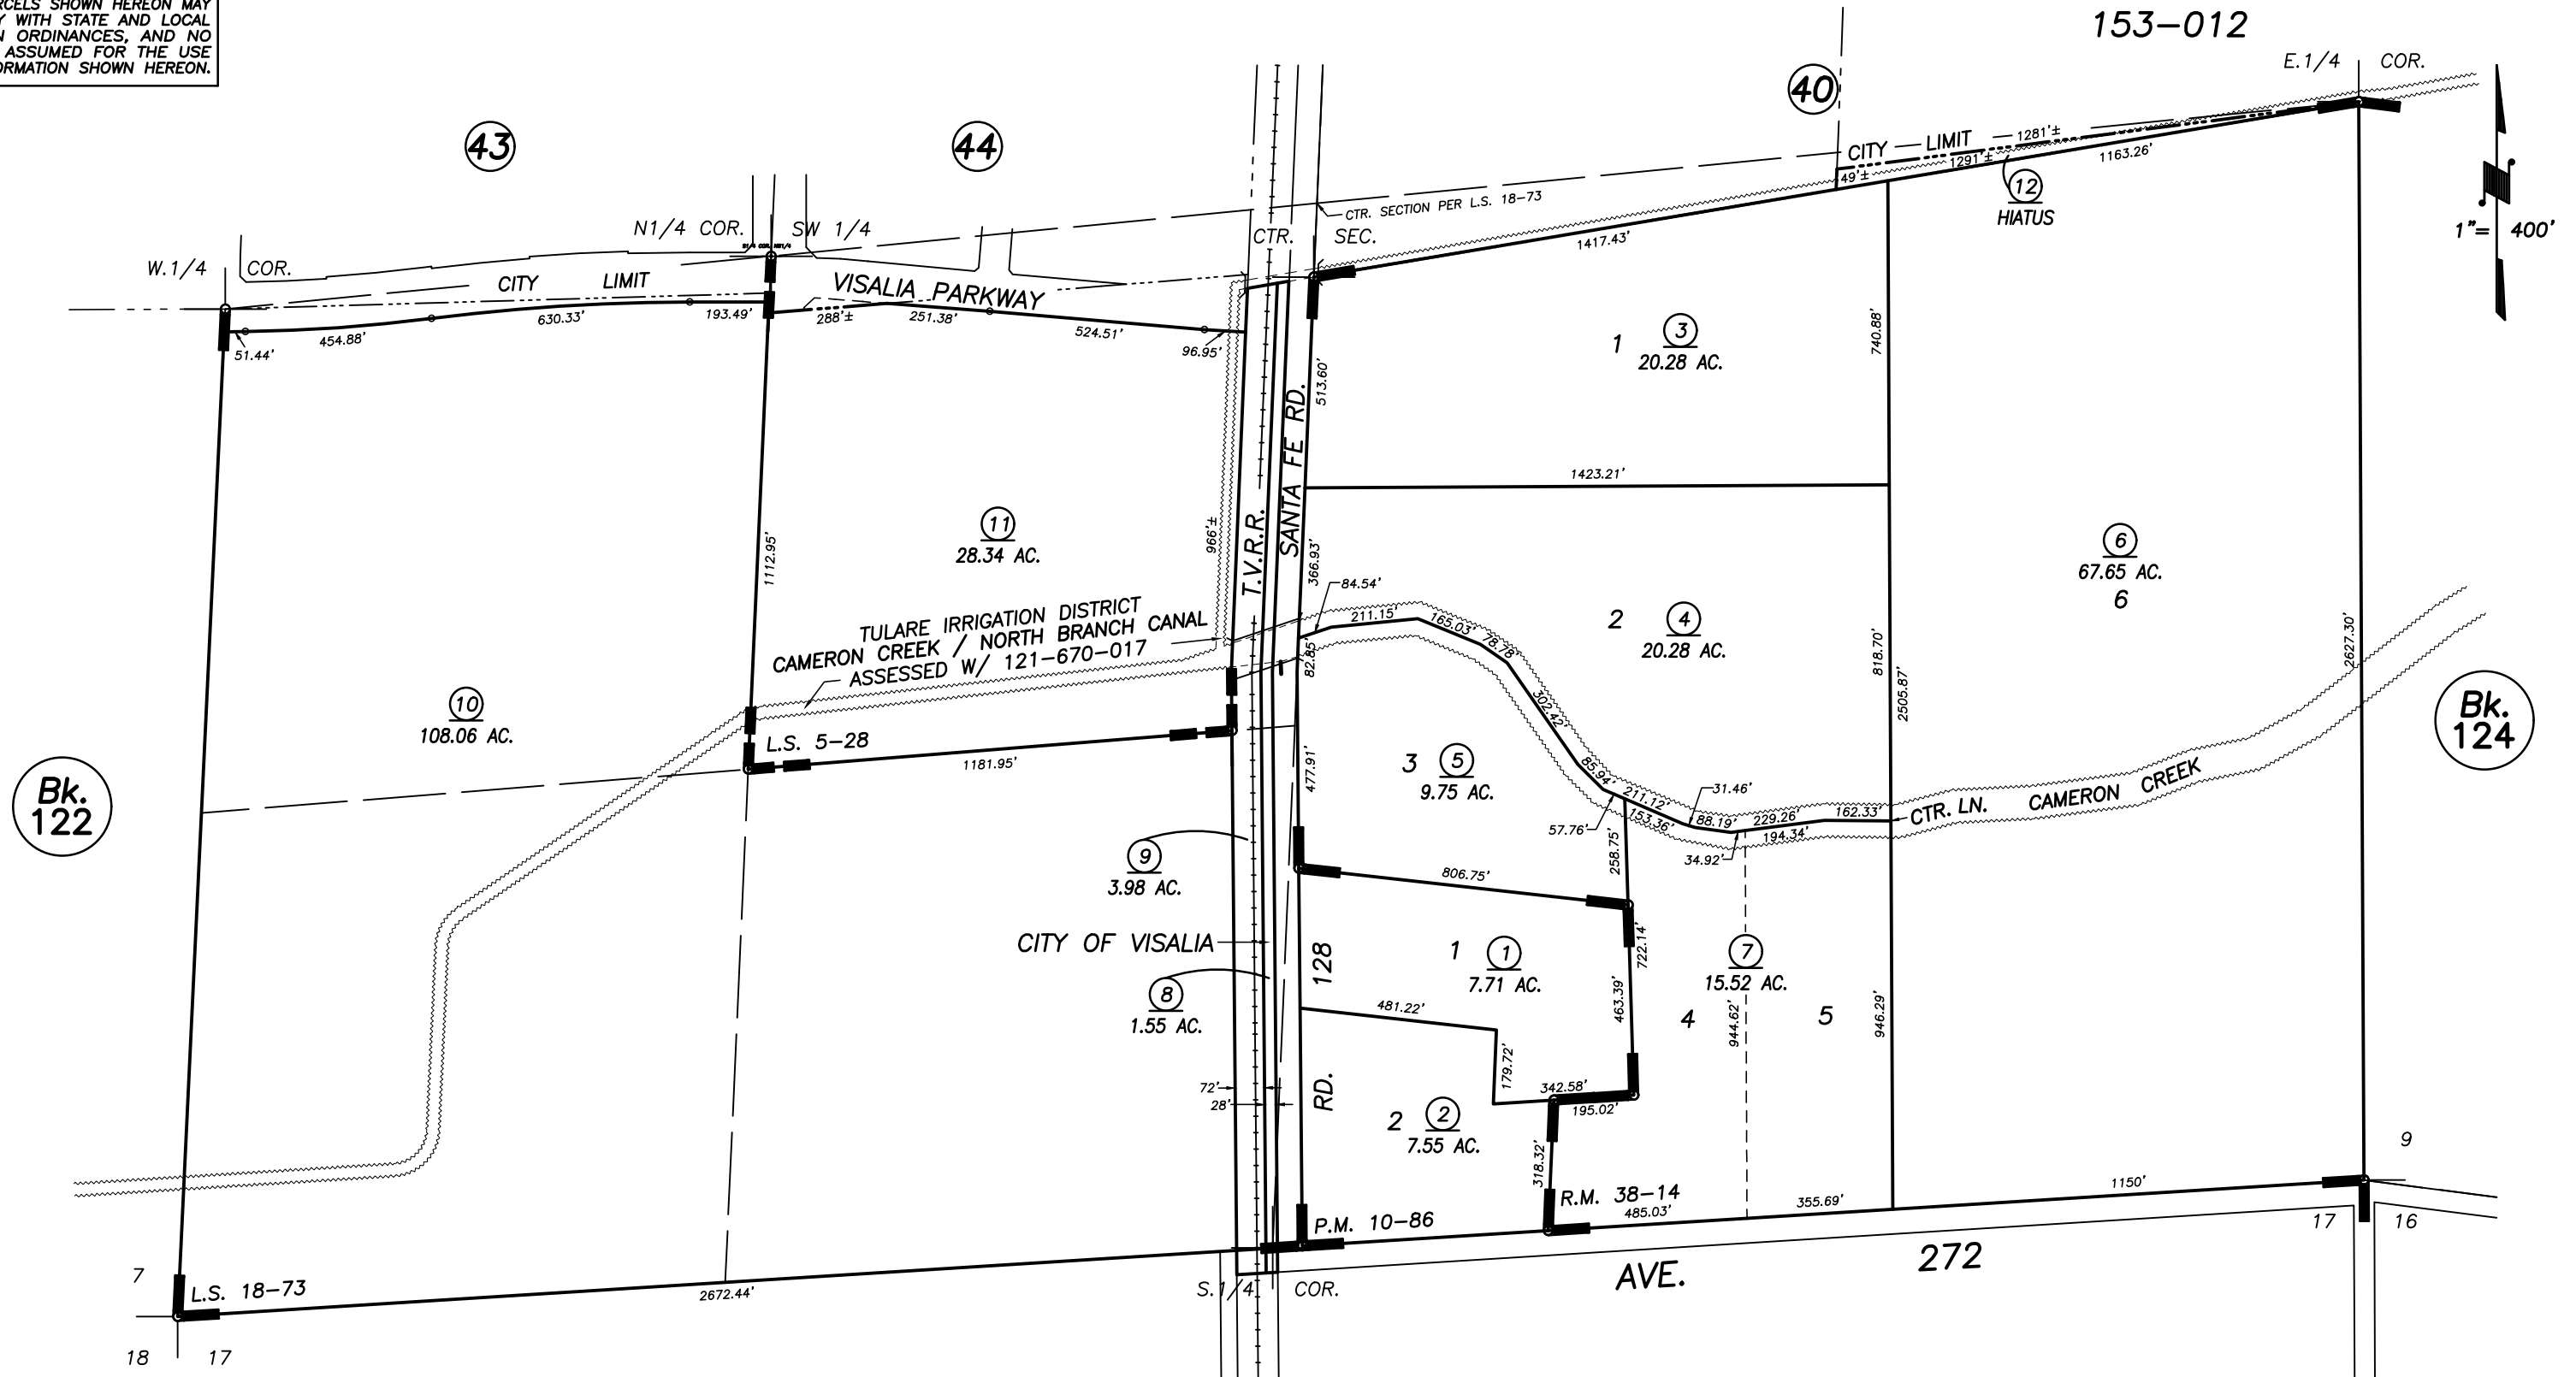

**DISCLAIMER**  
 THIS MAP WAS PREPARED FOR LOCAL PROPERTY ASSESSMENT PURPOSES ONLY AND THE PARCELS SHOWN HEREON MAY NOT COMPLY WITH STATE AND LOCAL SUBDIVISION ORDINANCES, AND NO LIABILITY IS ASSUMED FOR THE USE OF THE INFORMATION SHOWN HEREON.

S1/2 SEC.8, T.19S., R.25E., M.D.B.&M.

Tax Area Code 123-39  
 105-001  
 153-012

POR. RECORD OF SURVEY, L.S. 5-28  
 POR. PARCEL MAP 985, P.M. 10-86  
 POR. RECORD OF SURVEY, L.S. 18-73  
 POR. TRACT NO. 728, R.M. 38-14

VICINITY OF VISALIA  
 ASSESSOR'S MAPS BK. 123 , PG. 39  
 COUNTY OF TULARE, CALIFORNIA, U.S.A.

NOTE: Assessor's Parcel Numbers Shown in Circles (1) (123)  
 Assessor's Block Numbers Shown in Ellipses (123)