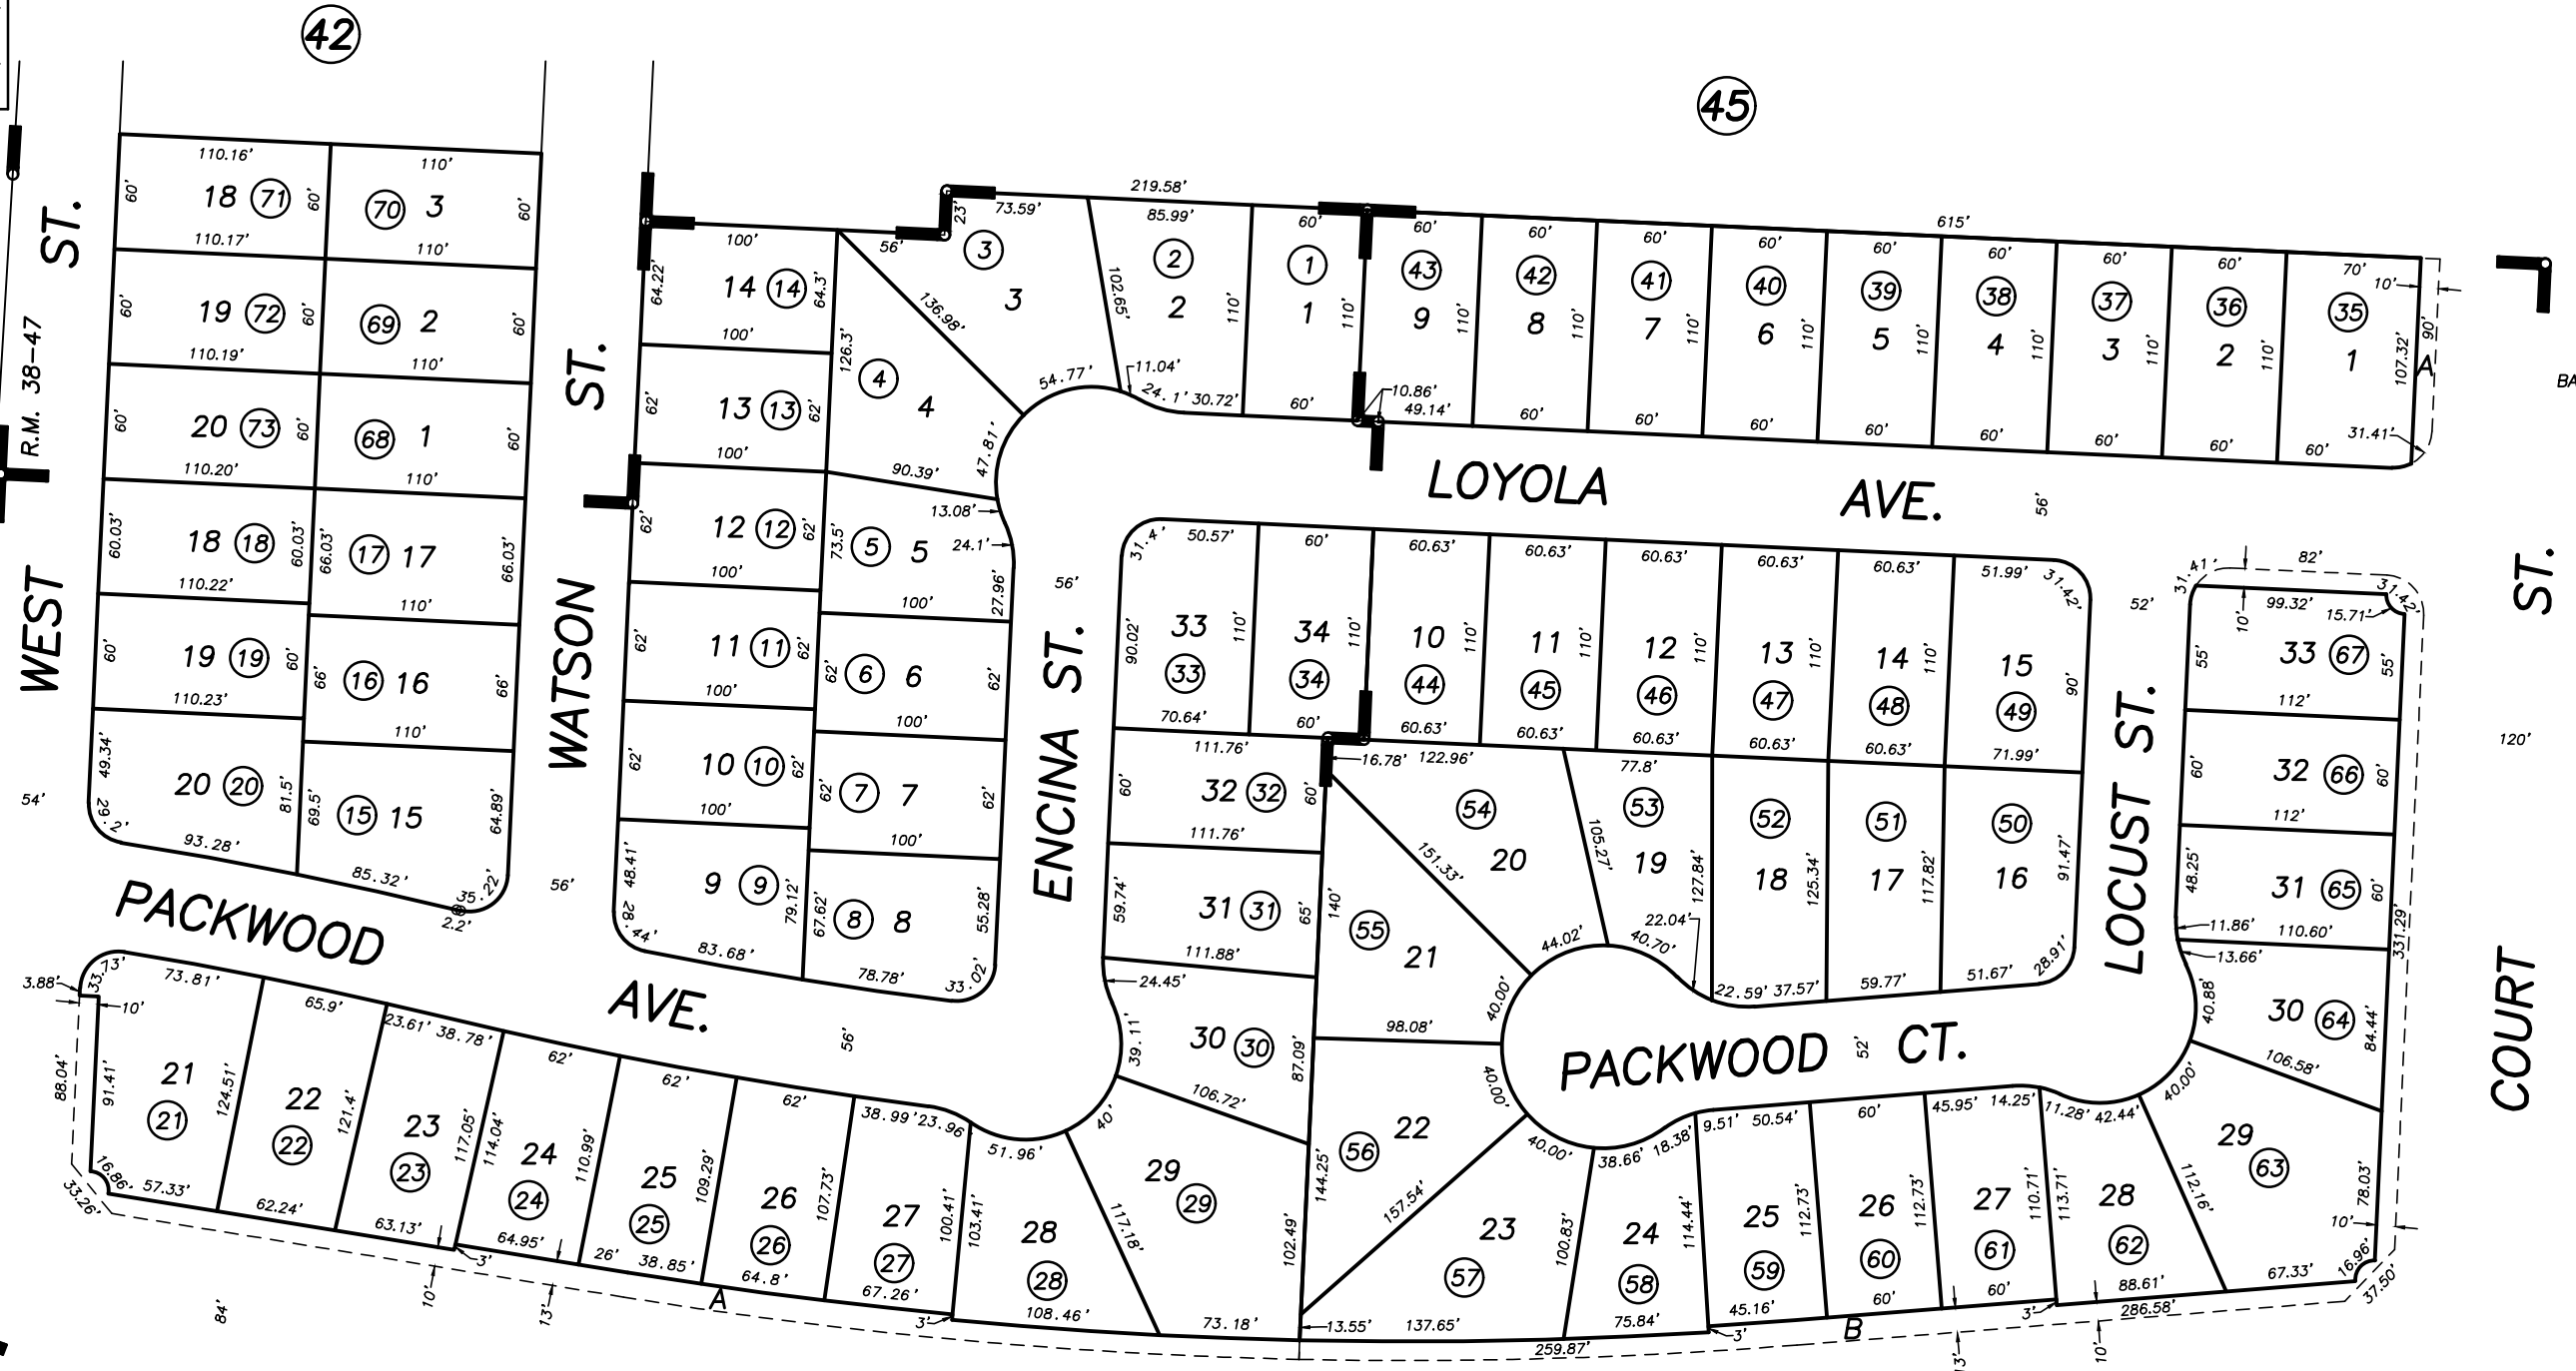

DISCLAIMER
THIS MAP WAS PREPARED FOR LOCAL PROPERTY ASSESSMENT PURPOSES ONLY AND THE PARCELS SHOWN HEREON MAY NOT COMPLY WITH STATE AND LOCAL SUBDIVISION ORDINANCES, AND NO LIABILITY IS ASSUMED FOR THE USE OF THE INFORMATION SHOWN HEREON.

Bk. 122

CALDWELL RANCH UNIT NO. 1, R.M. 38-45
POR. CALDWELL RANCH UNIT NO. 2, R.M. 38-47
CALDWELL RANCH UNIT NO. 3, R.M. 39-1

CITY OF VISALIA
ASSESSOR'S MAPS BK. 123 , PG. 41
COUNTY OF TULARE, CALIFORNIA, U.S.A.

NOTE: Assessor's Parcel Numbers Shown in Circles
Assessor's Block Numbers Shown in Ellipses

BK 126 REMAP	01/06/2023	WAC
REVISION	DATE	TECH