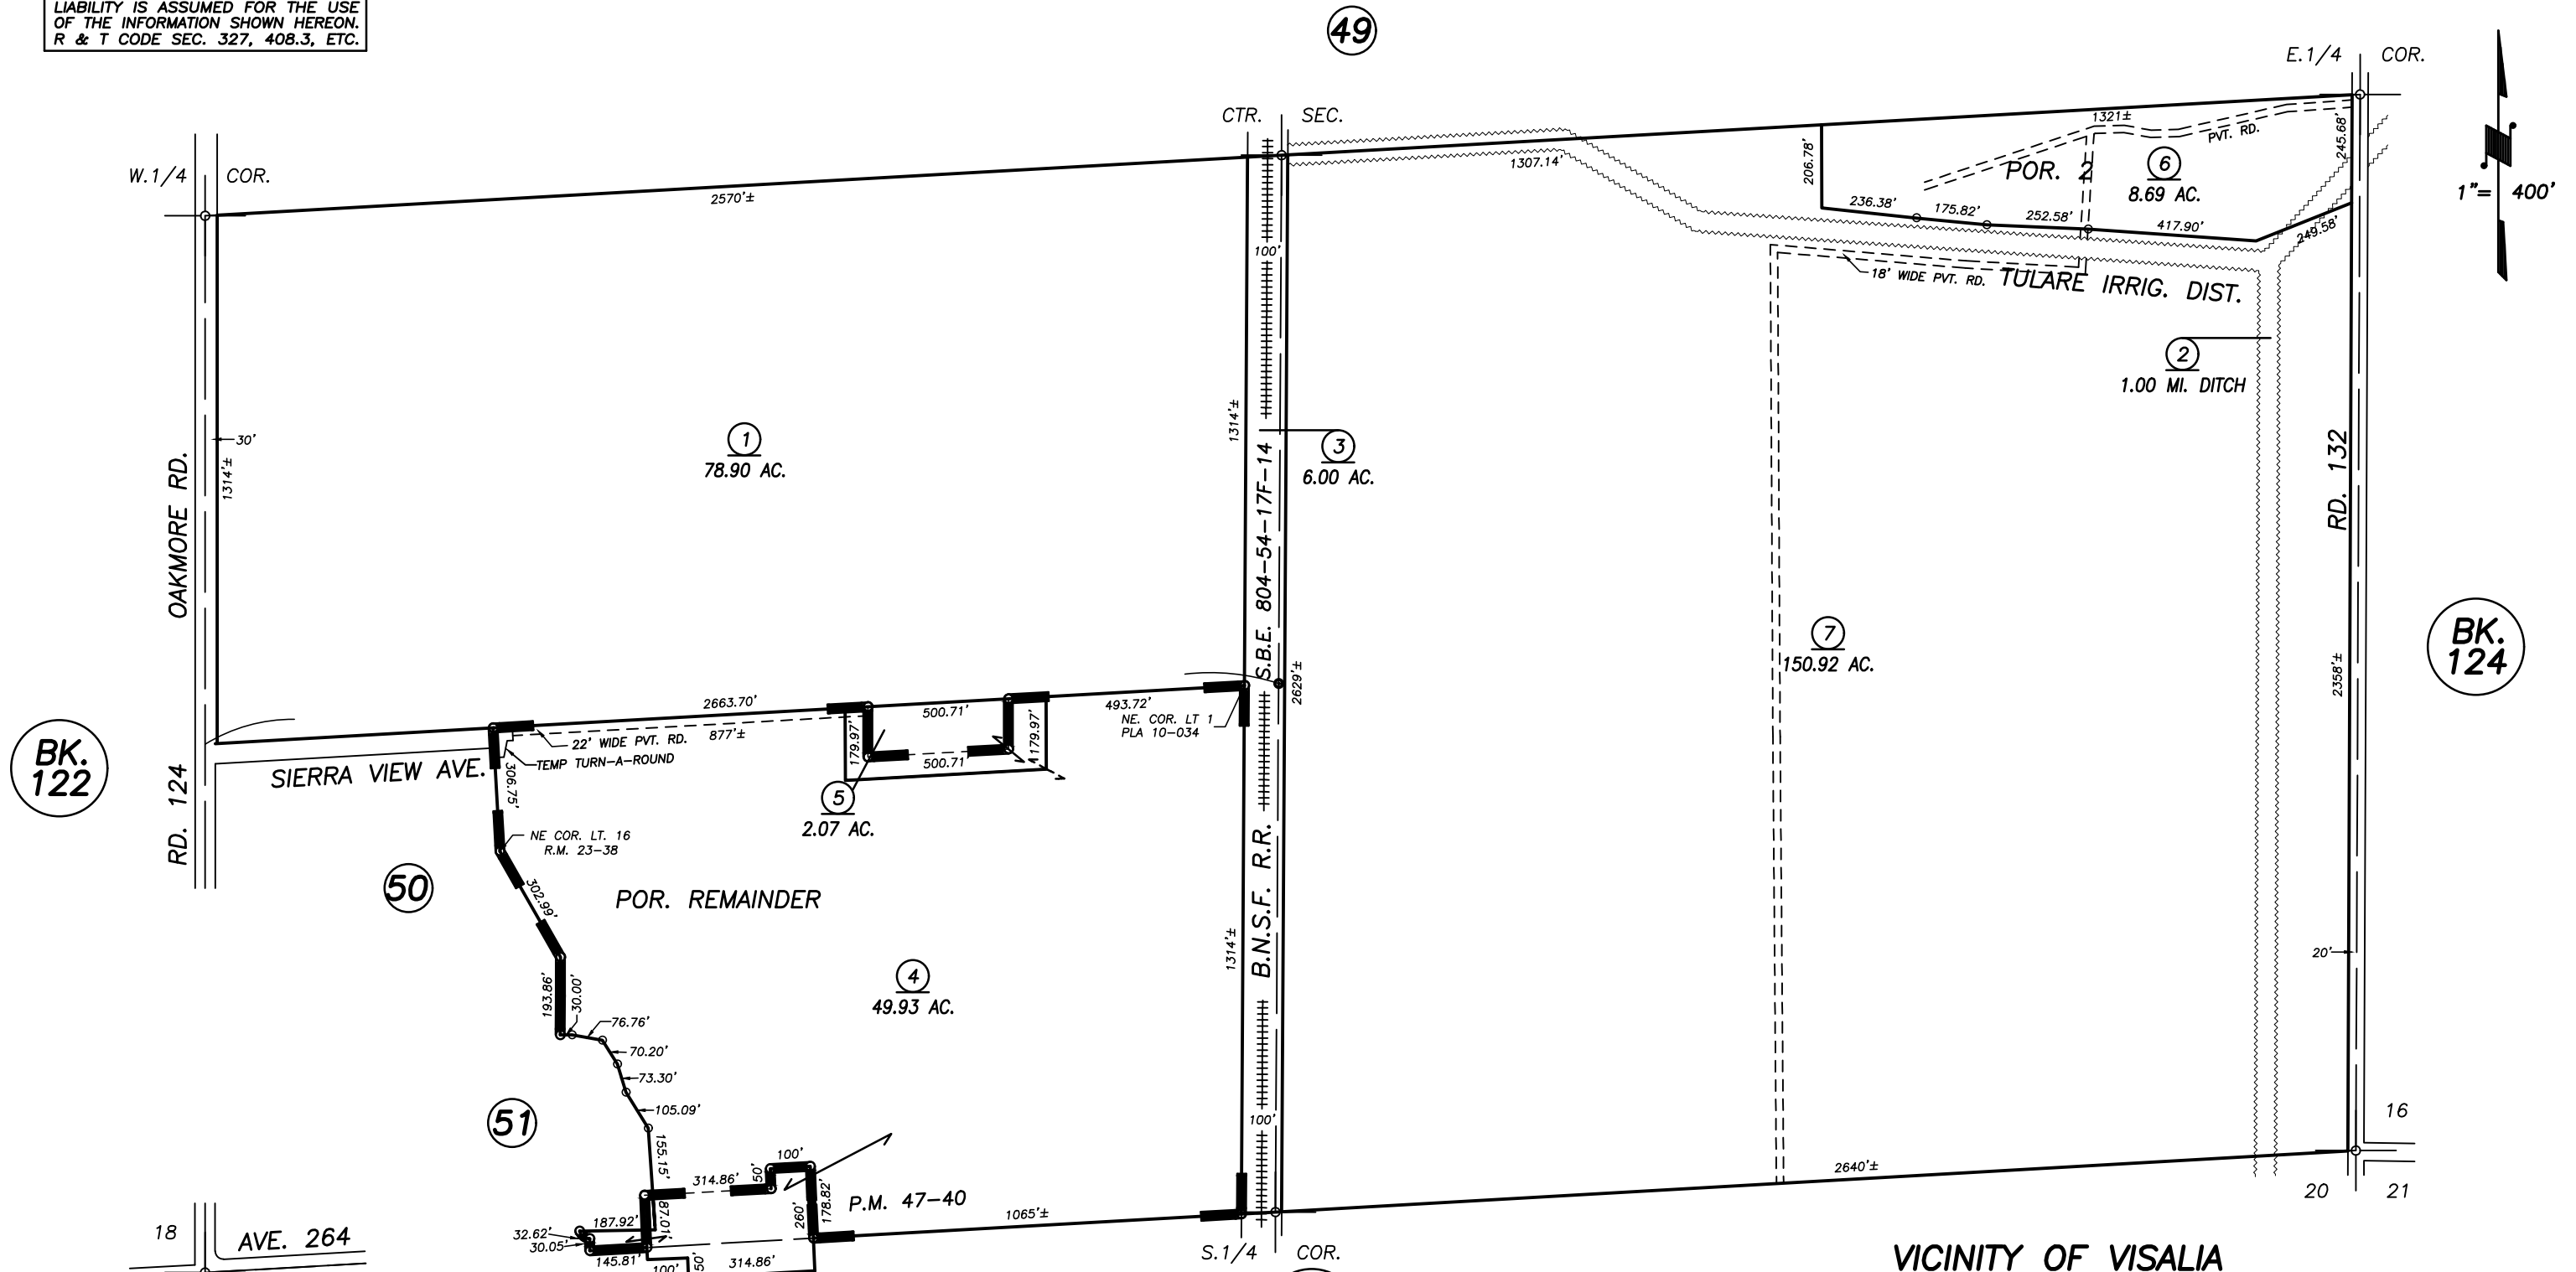

DISCLAIMER
 THIS MAP WAS PREPARED FOR LOCAL PROPERTY ASSESSMENT PURPOSES ONLY AND THE PARCELS SHOWN HEREON MAY NOT COMPLY WITH STATE AND LOCAL SUBDIVISION ORDINANCES, AND NO LIABILITY IS ASSUMED FOR THE USE OF THE INFORMATION SHOWN HEREON. R & T CODE SEC. 327, 408.3, ETC.

S1/2 SEC.17, T.19S., R.25E., M.D.B.&M.

Tax Area Codes 123-48
 105-003

BK. 122

BK. 124

BK. 150

POR. TRACT 354, R.M. 23-38
 POR. PARCEL MAP NO. 4635, P.M. 47-40

VICINITY OF VISALIA
 ASSESSOR'S MAPS BK. 123 , PG. 48
 COUNTY OF TULARE, CALIFORNIA, U.S.A.

NOTE: Assessor's Parcel Numbers Shown in Circles (1) (2) (3) (4) (5) (6) (7)
 Assessor's Block Numbers Shown in Elipses BK. 122 BK. 123 BK. 124 BK. 150

BK 126 REMAP	01/06/2023	WAC
REVISION	DATE	TECH