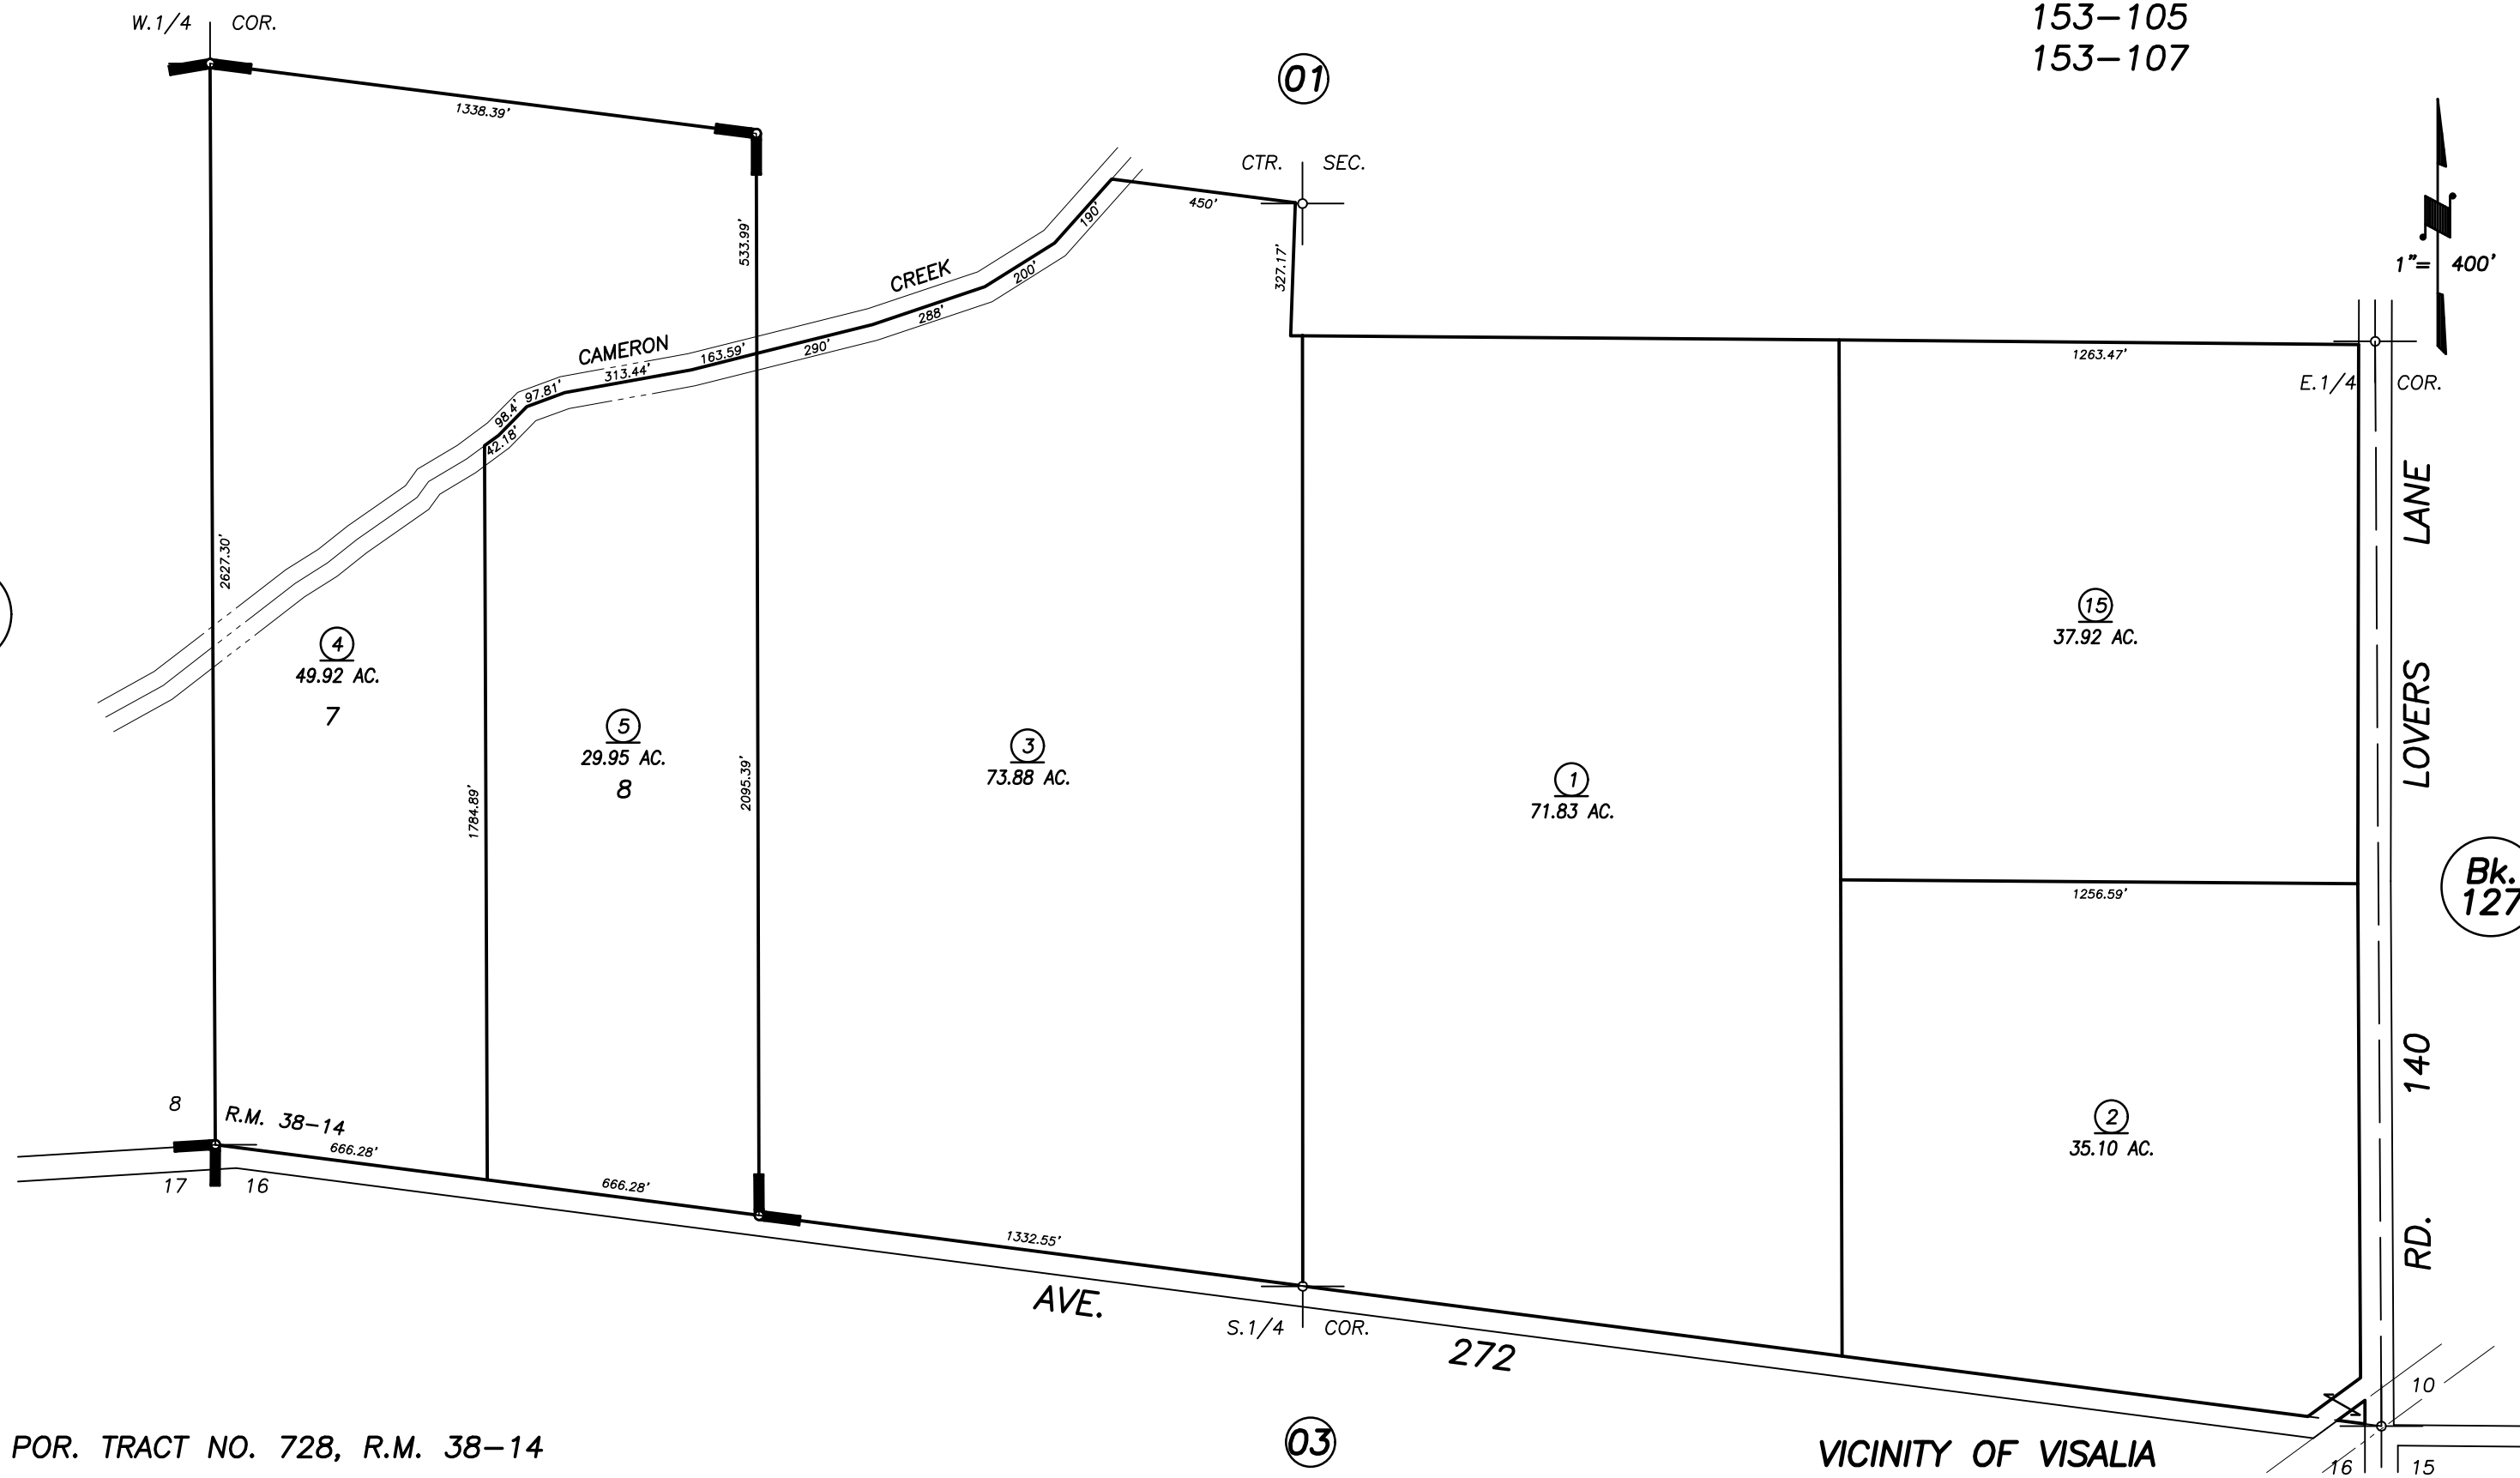

POR. S 1/2 SECTION 9, T.19S., R.25E., M.D.B. & M.

Tax Area Code 124-02
153-105
153-107

DISCLAIMER
THIS MAP WAS PREPARED FOR LOCAL PROPERTY ASSESSMENT PURPOSES ONLY AND THE PARCELS SHOWN HEREON MAY NOT COMPLY WITH STATE AND LOCAL SUBDIVISION ORDINANCES, AND NO LIABILITY IS ASSUMED FOR THE USE OF THE INFORMATION SHOWN HEREON. R & T CODE SEC. 327, 408.3, ETC.

Bk. 123

POR. TRACT NO. 728, R.M. 38-14

VICINITY OF VISALIA
ASSESSOR'S MAPS BK. 124 , PG. 02
COUNTY OF TULARE, CALIFORNIA, U.S.A.

NOTE: Assessor's Parcel Numbers Shown in Circles ① 123
Assessor's Block Numbers Shown in Ellipses (1) (123)