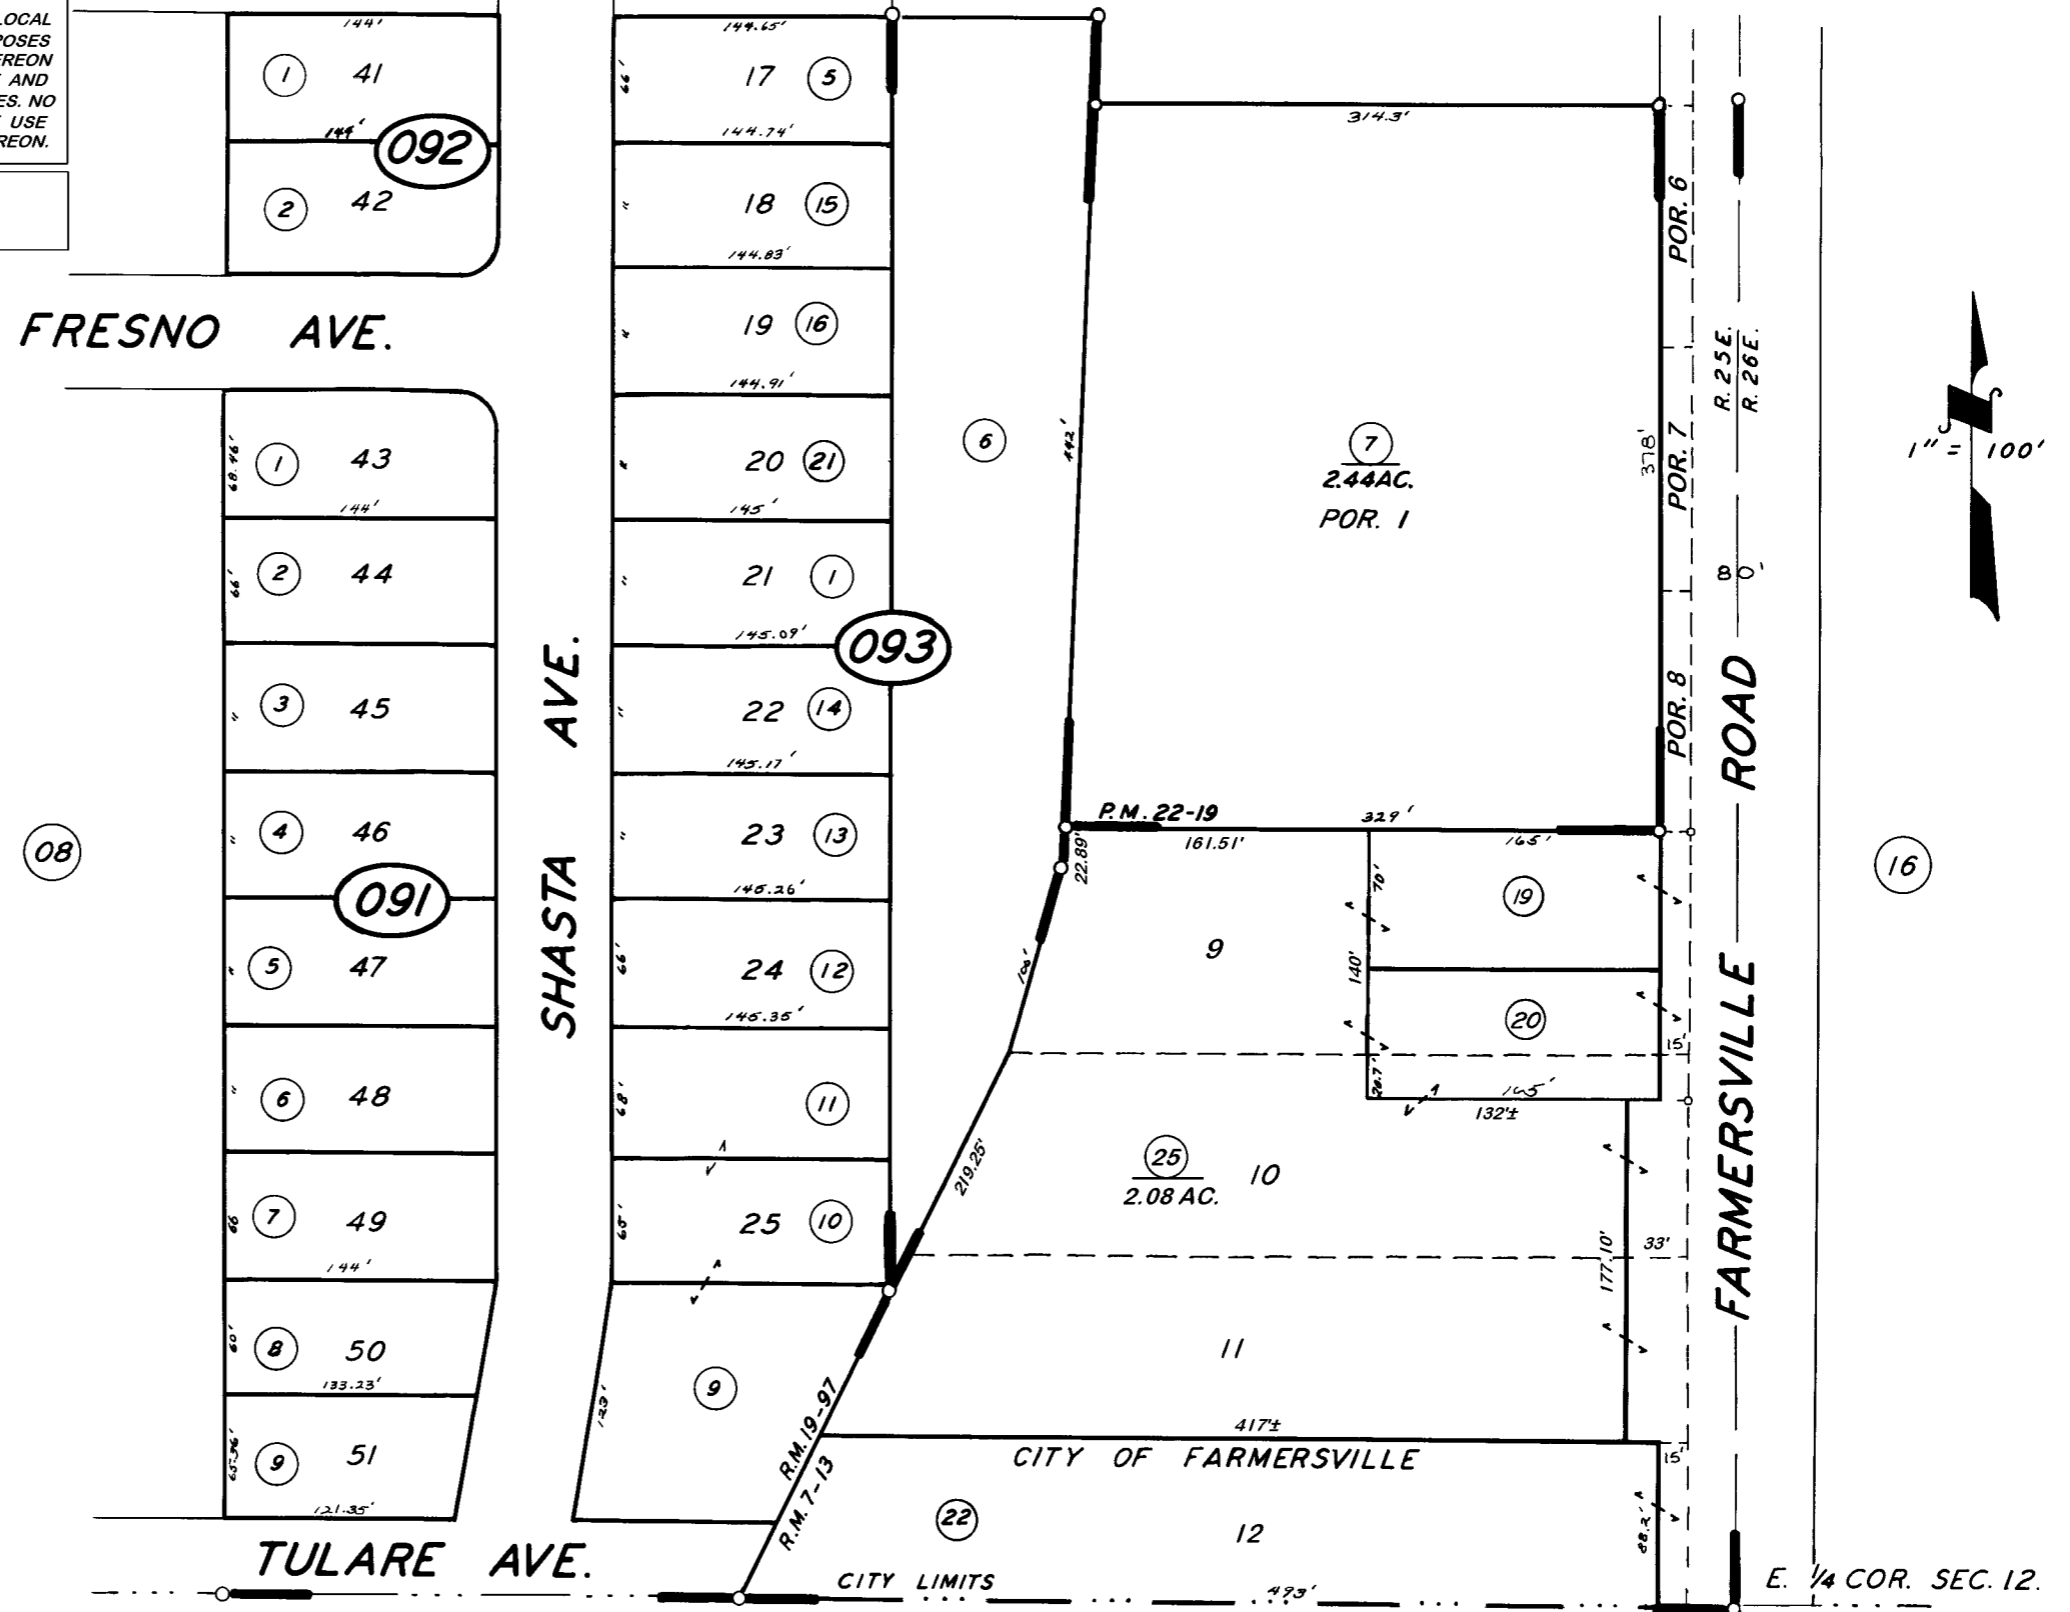

DISCLAIMER
 THIS MAP WAS PREPARED FOR LOCAL PROPERTY ASSESSMENT PURPOSES ONLY. THE PARCELS SHOWN HEREON MAY NOT COMPLY WITH STATE AND LOCAL SUBDIVISION ORDINANCES. NO LIABILITY IS ASSUMED FOR THE USE OF THE INFORMATION HEREON.
 REVISED: 12/29/2010
 REASON: 2010-0007402
 CAD TECH: ASG

TREBILCOTS VILLA TR., R.M. 7-13
 TRACT NO. 57, R.M. 19-97
 PARCEL MAP 2118, P.M. 22-19

CITY OF FARMERSVILLE
 ASSESSOR'S MAPS BK. 130, PG. 09.
 COUNTY OF TULARE, CALIF.

NOTE — ASSESSOR'S BLOCK NUMBERS SHOWN IN ELLIPSES
 ASSESSOR'S PARCEL NUMBERS SHOWN IN CIRCLES