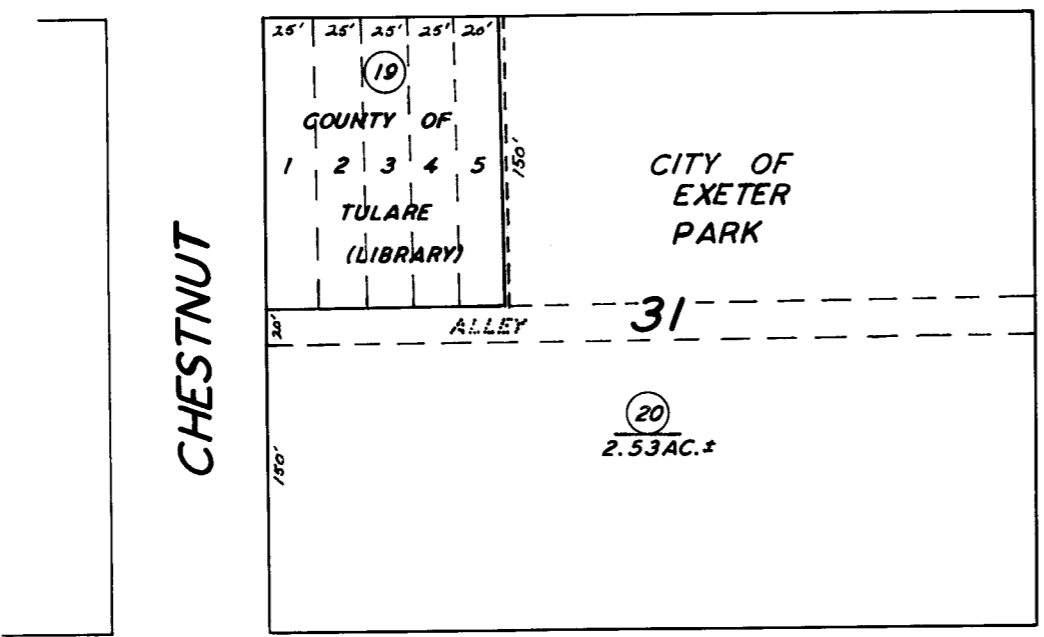

EXETER TOWNSITE, BLKS. 17, 18, 31 & 32

TAX CODE AREA 135-15  
2-014

13 D ST 18

16 ST CITY OF EXETER  
ASSESSOR'S MAPS BK. 135, PG. 15.  
COUNTY OF TULARE, CALIF.  
EXETER TOWNSITE R.M. 2-52

NOTE - ASSESSOR'S BLOCK NUMBERS SHOWN IN ELLIPSES  
ASSESSOR'S PARCEL NUMBERS SHOWN IN CIRCLES