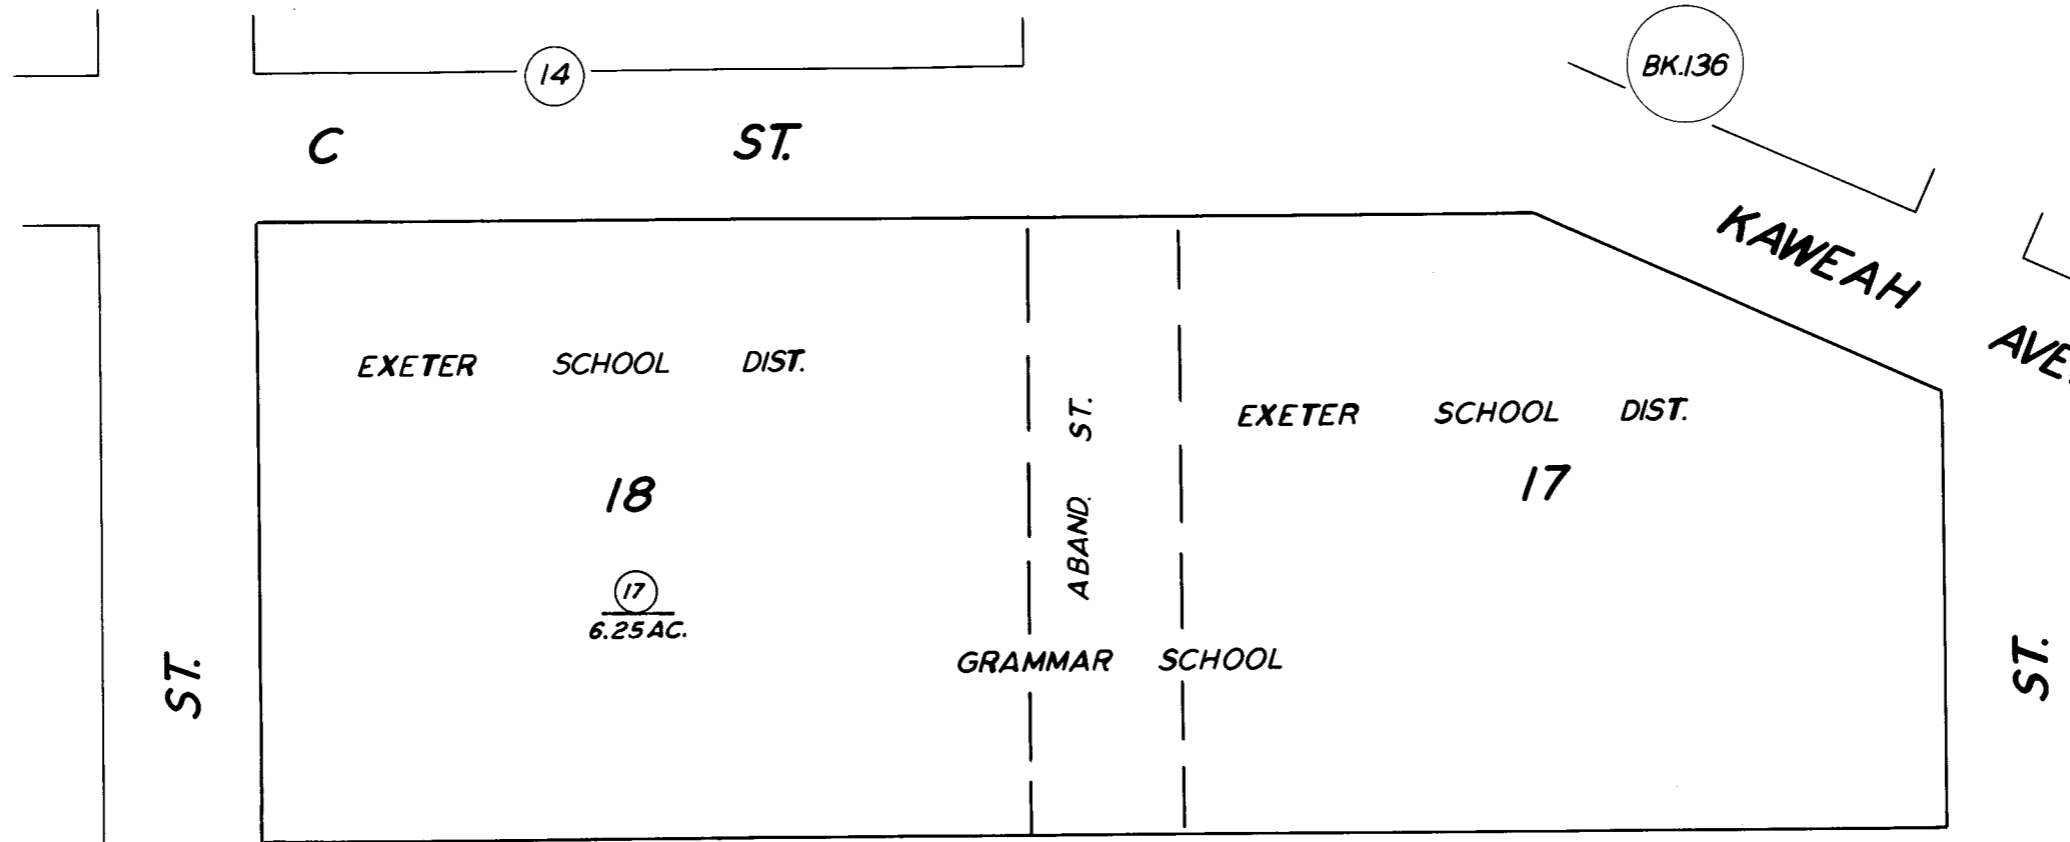

EXETER TOWNSITE, BLKS. 17, 18, 31 & 32

TAX CODE AREA 135-15  
2-014

13 D ST 18

16 ST CITY OF EXETER  
ASSESSOR'S MAPS BK. 135, PG. 15.  
COUNTY OF TULARE, CALIF.  
EXETER TOWNSITE R.M. 2-52

NOTE - ASSESSOR'S BLOCK NUMBERS SHOWN IN ELLIPSES  
ASSESSOR'S PARCEL NUMBERS SHOWN IN CIRCLES