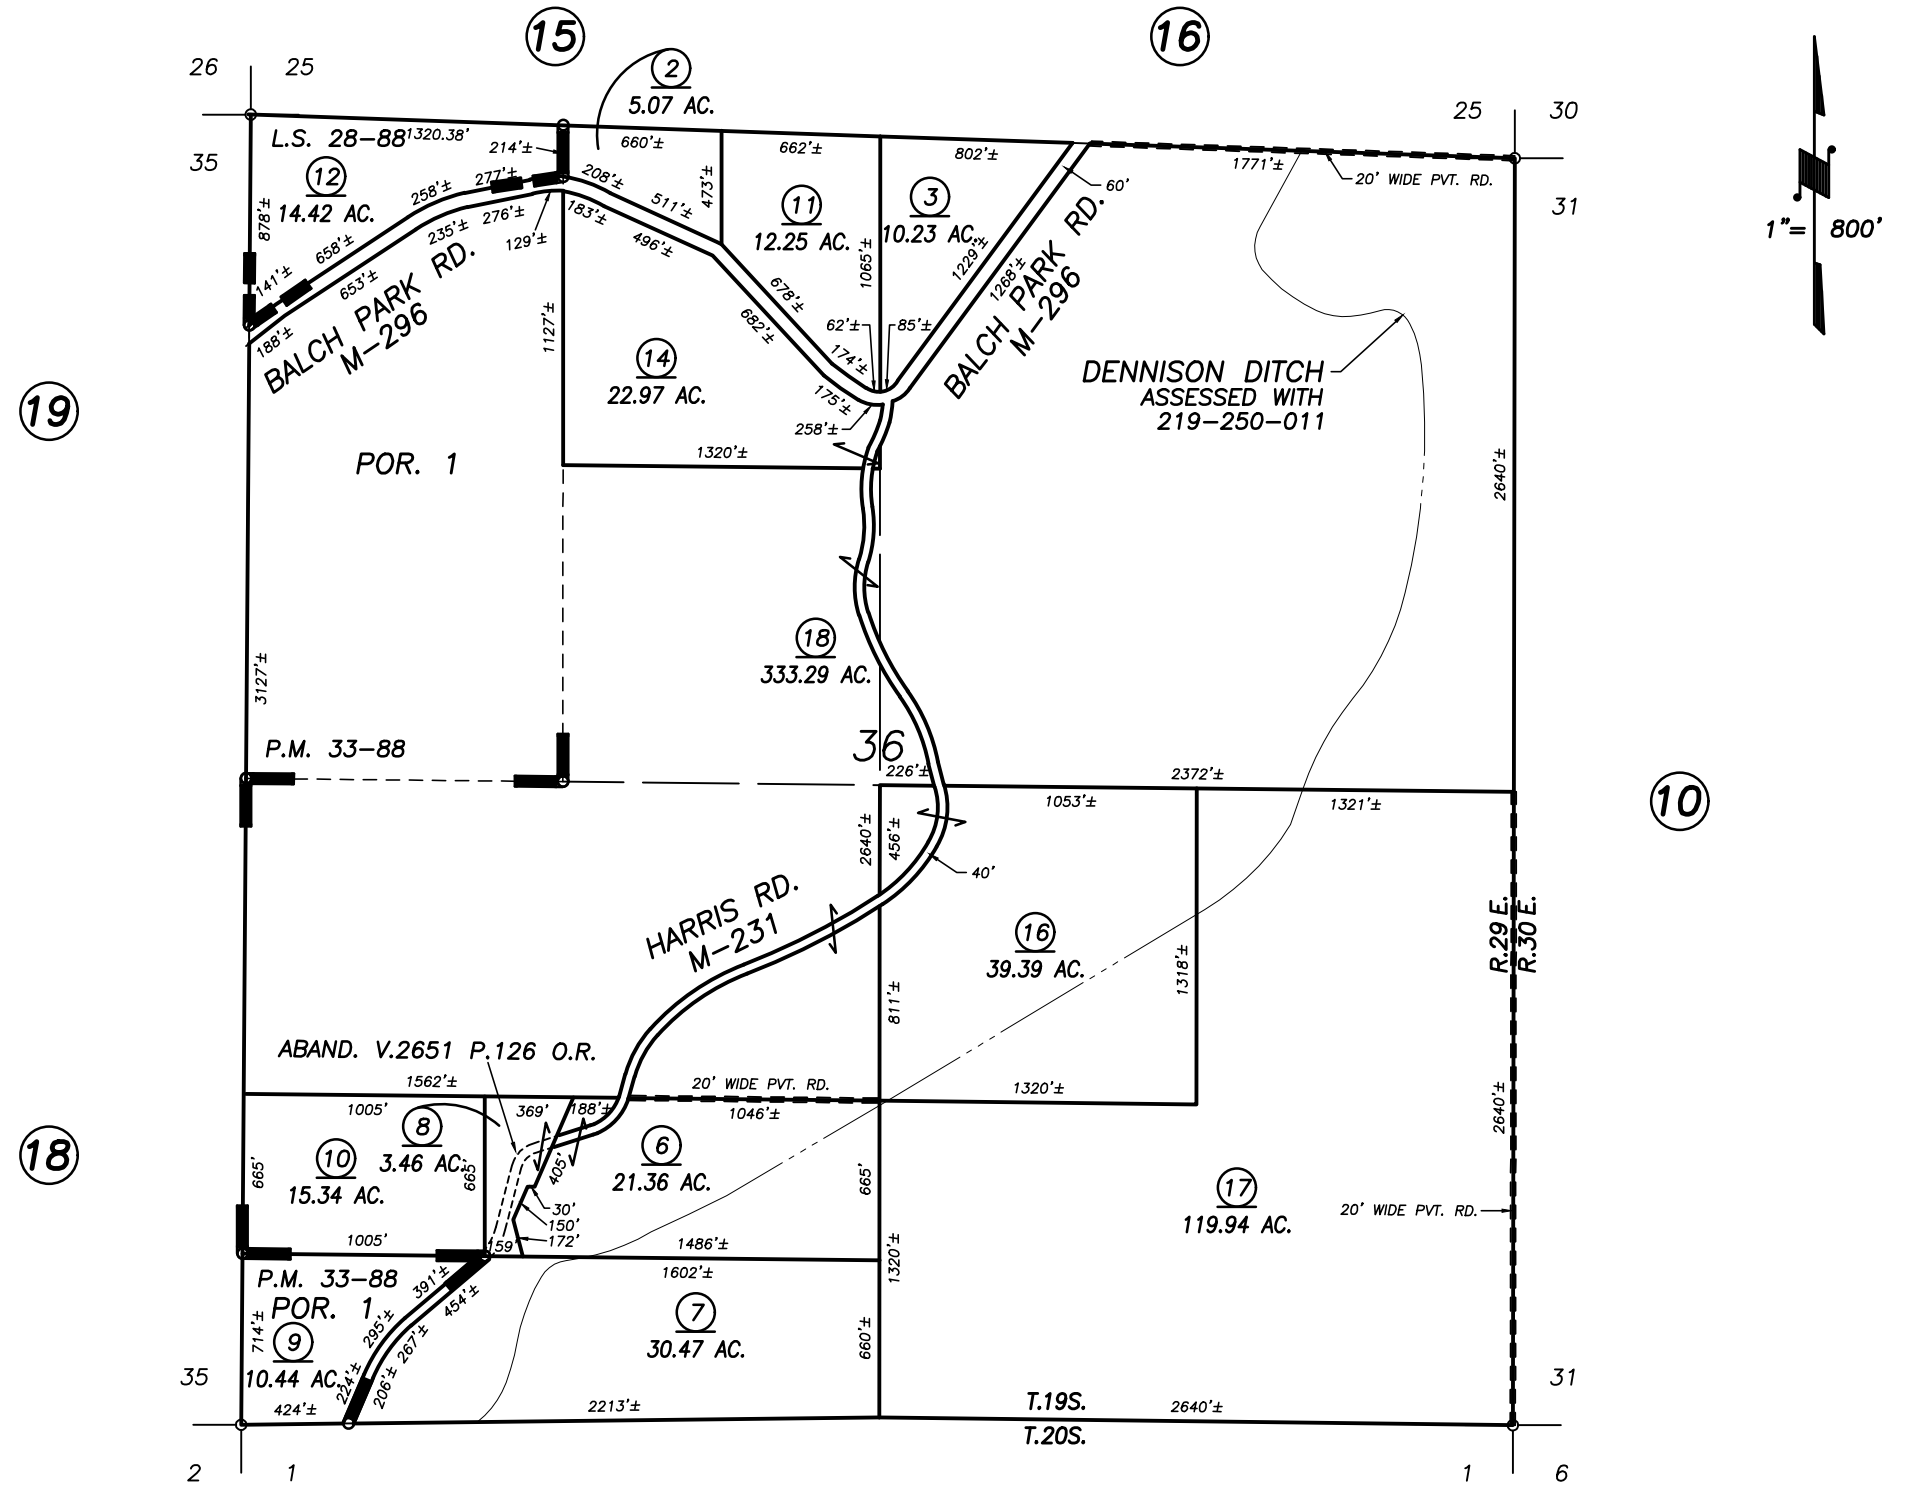

DISCLAIMER
 THIS MAP WAS PREPARED FOR LOCAL PROPERTY ASSESSMENT PURPOSES ONLY AND THE PARCELS SHOWN HEREON MAY NOT COMPLY WITH STATE AND LOCAL SUBDIVISION ORDINANCES, AND NO LIABILITY IS ASSUMED FOR THE USE OF THE INFORMATION SHOWN HEREON.

SEC.36, T.19S., R.29E., M.D.B.&M.

Tax Area Codes 144-17
 136-006

POR. PARCEL MAP 3286, P.M. 33-88
 POR. RECORD OF SURVEY, L.S. 28-88

BK. 219

VICINITY OF SPRINGVILLE
 ASSESSOR'S MAPS BK. 144 , PG. 17
 COUNTY OF TULARE, CALIFORNIA, U.S.A.

NOTE: Assessor's Parcel Numbers Shown in Circles (1) (123)
 Assessor's Block Numbers Shown in Ellipses

2007-0099156	05/08/2014	ASG
REVISION	DATE	TECH