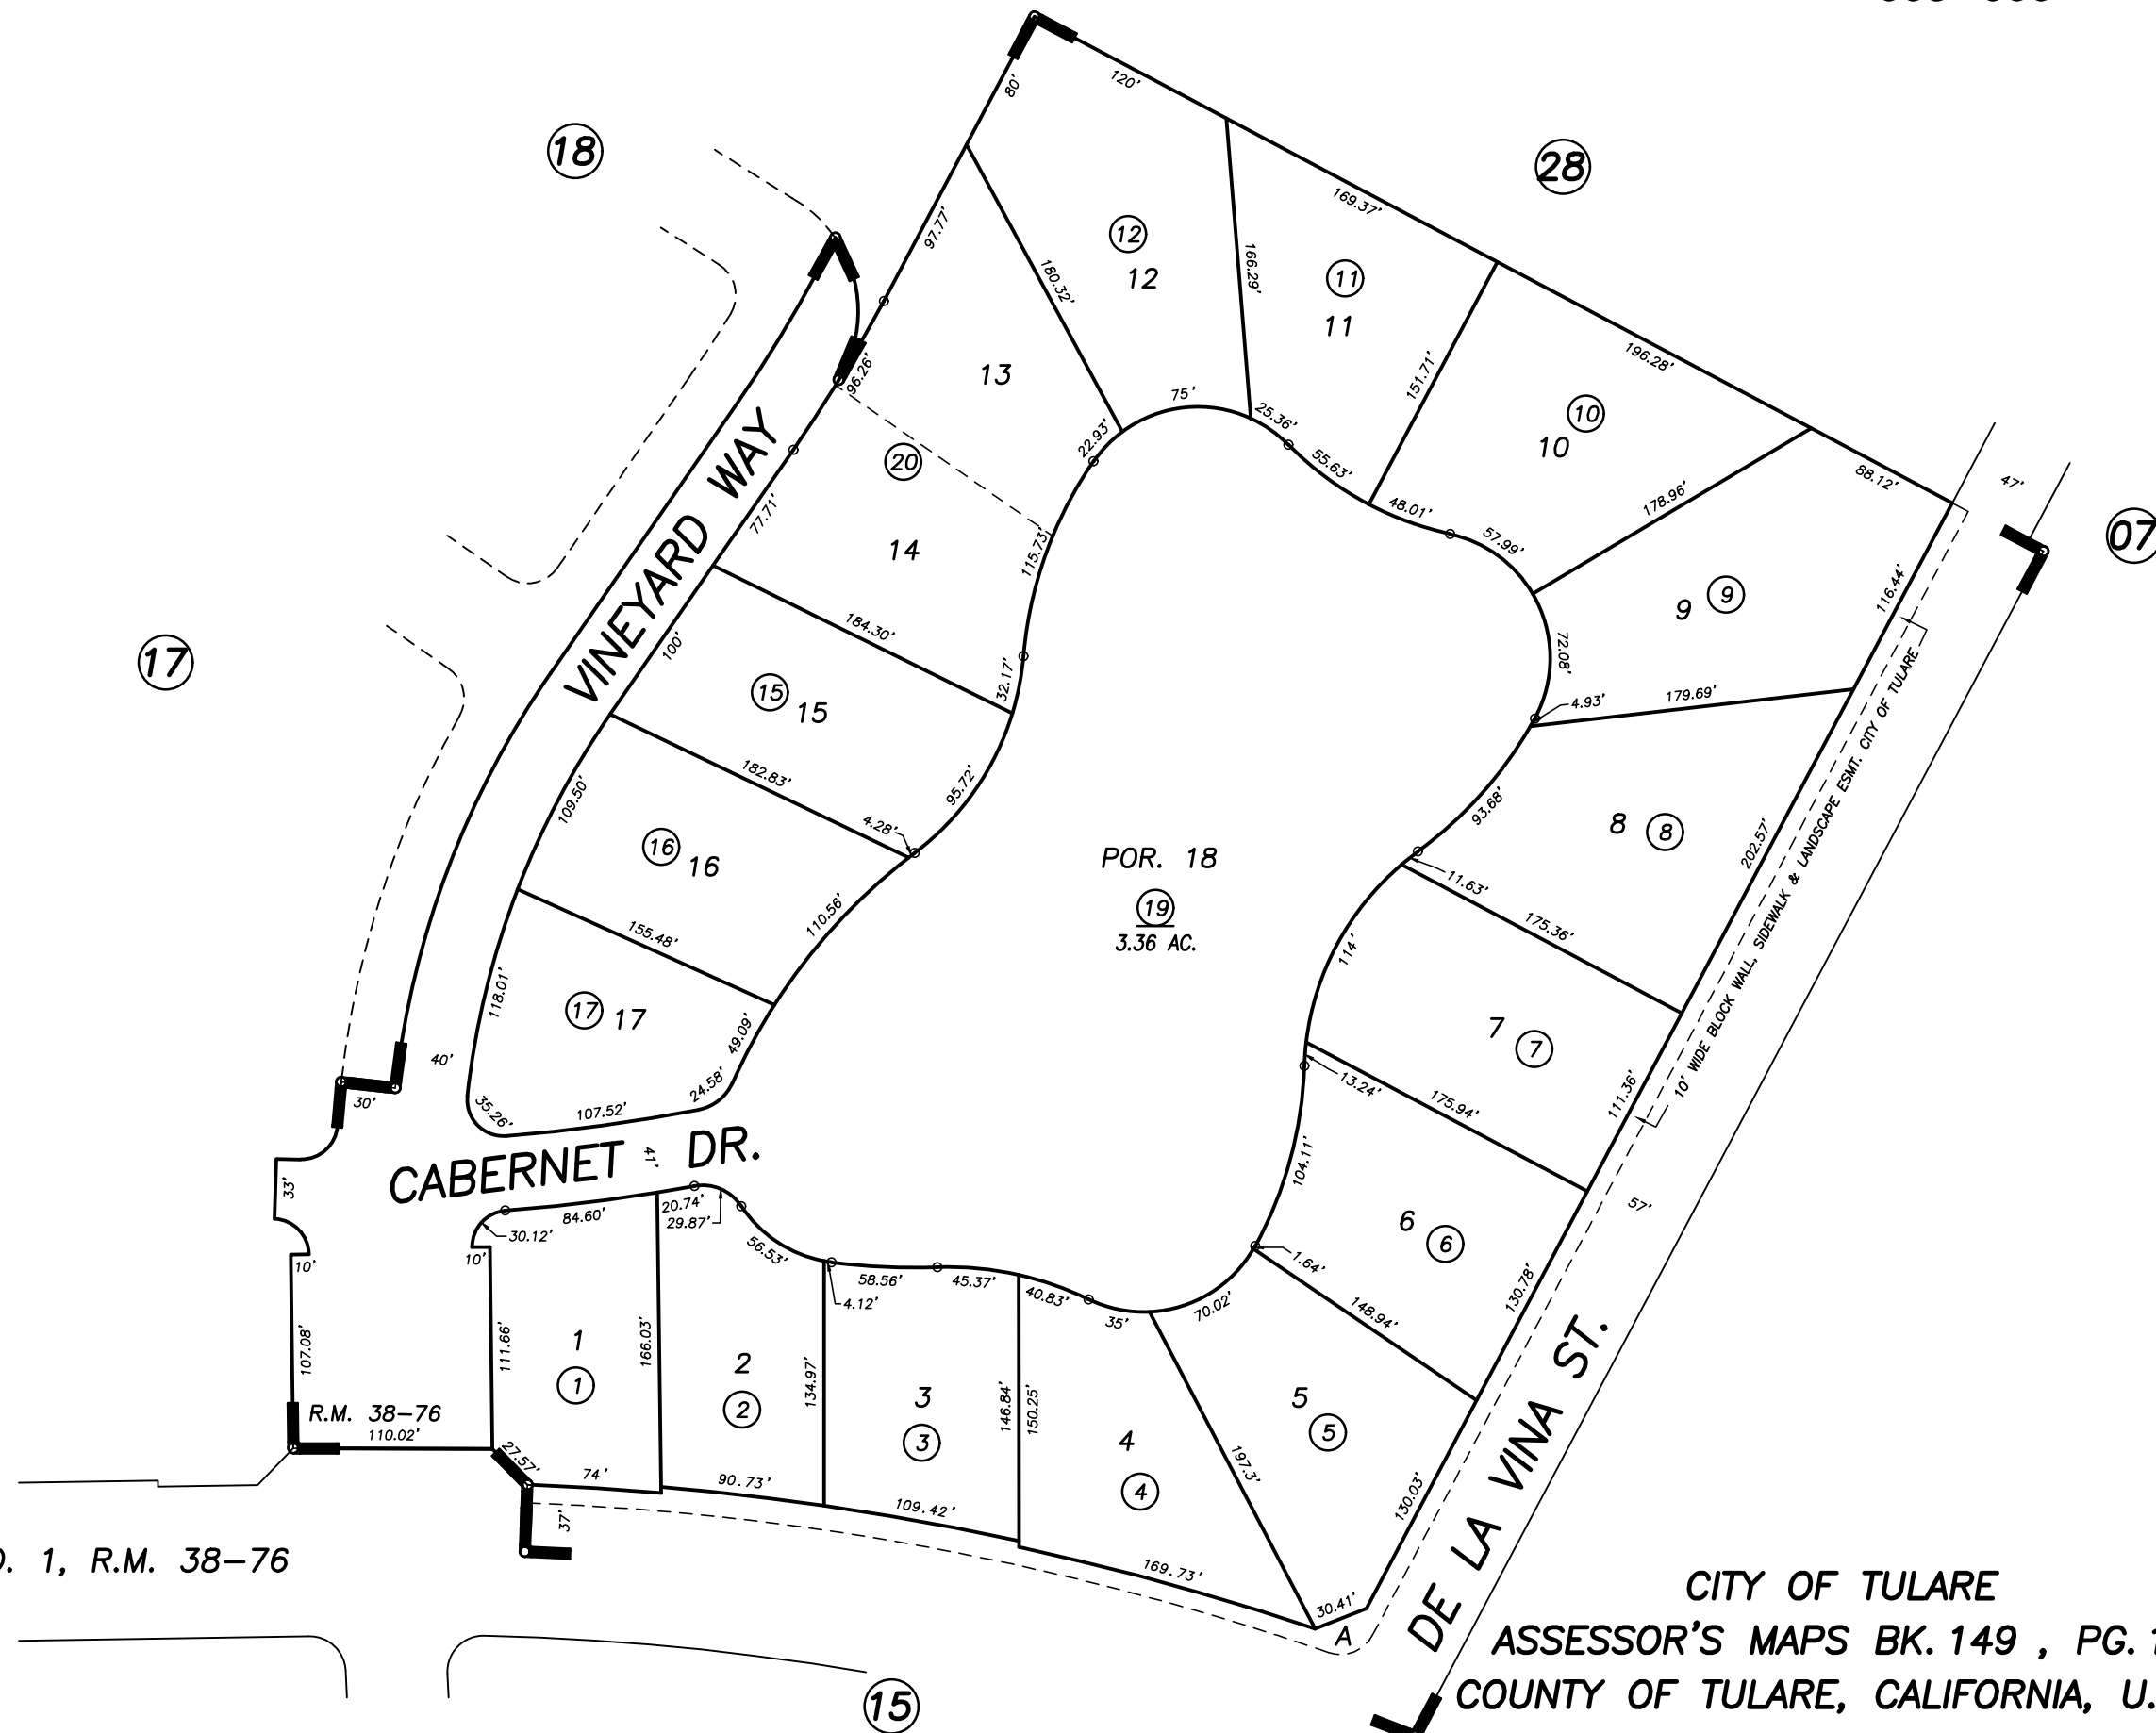

DISCLAIMER

THIS MAP WAS PREPARED FOR LOCAL PROPERTY ASSESSMENT PURPOSES ONLY AND THE PARCELS SHOWN HEREON MAY NOT COMPLY WITH STATE AND LOCAL SUBDIVISION ORDINANCES, AND NO LIABILITY IS ASSUMED FOR THE USE OF THE INFORMATION SHOWN HEREON.

LA VINA ESTATES NO. 1, R.M. 38-76

CITY OF TULARE
ASSESSOR'S MAPS BK. 149 , PG. 16
COUNTY OF TULARE, CALIFORNIA, U.S.A.

NOTE: Assessor's Parcel Numbers Shown in Circles
Assessor's Block Numbers Shown in Elipses