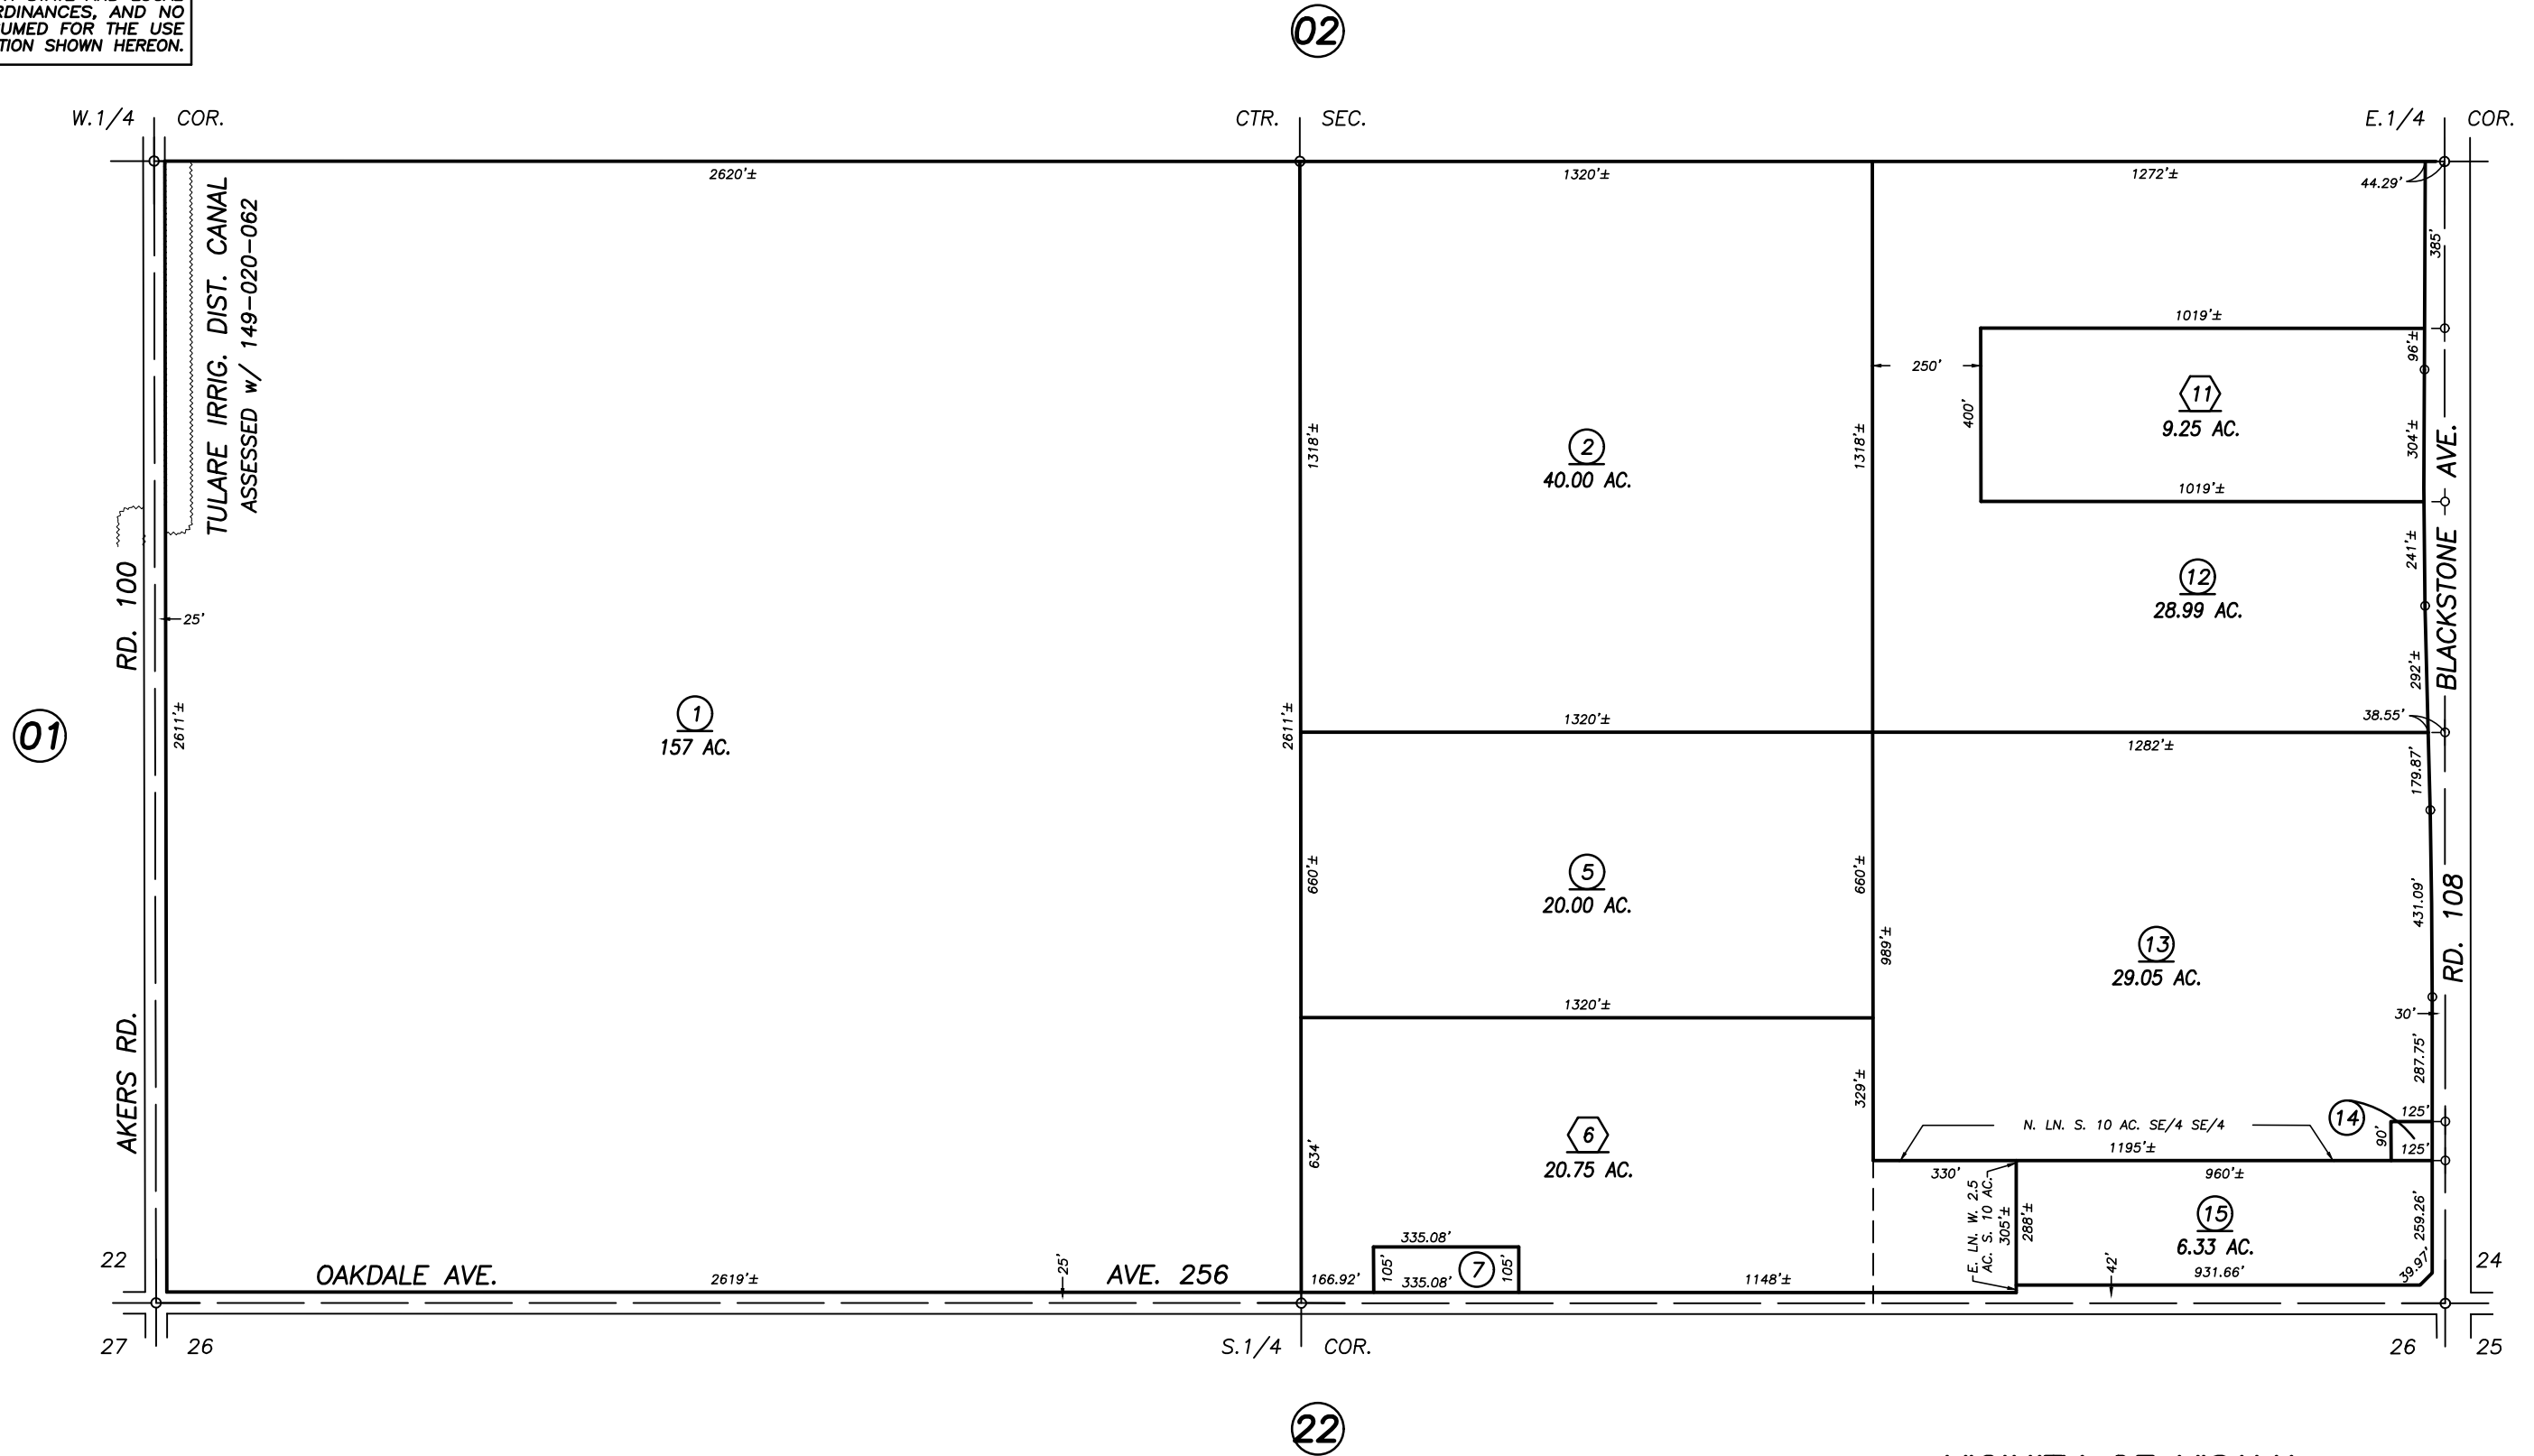

S1/2 SEC.23, T.19S., R.24E., M.D.B.&M.

Tax Area Codes 149-21
105-002

VICINITY OF VISALIA
ASSESSOR'S MAPS BK. 149 , PG.21
COUNTY OF TULARE, CALIFORNIA, U.S.A.

NOTE: Assessor's Parcel Numbers Shown in Circles
Assessor's Block Numbers Shown in Ellipses