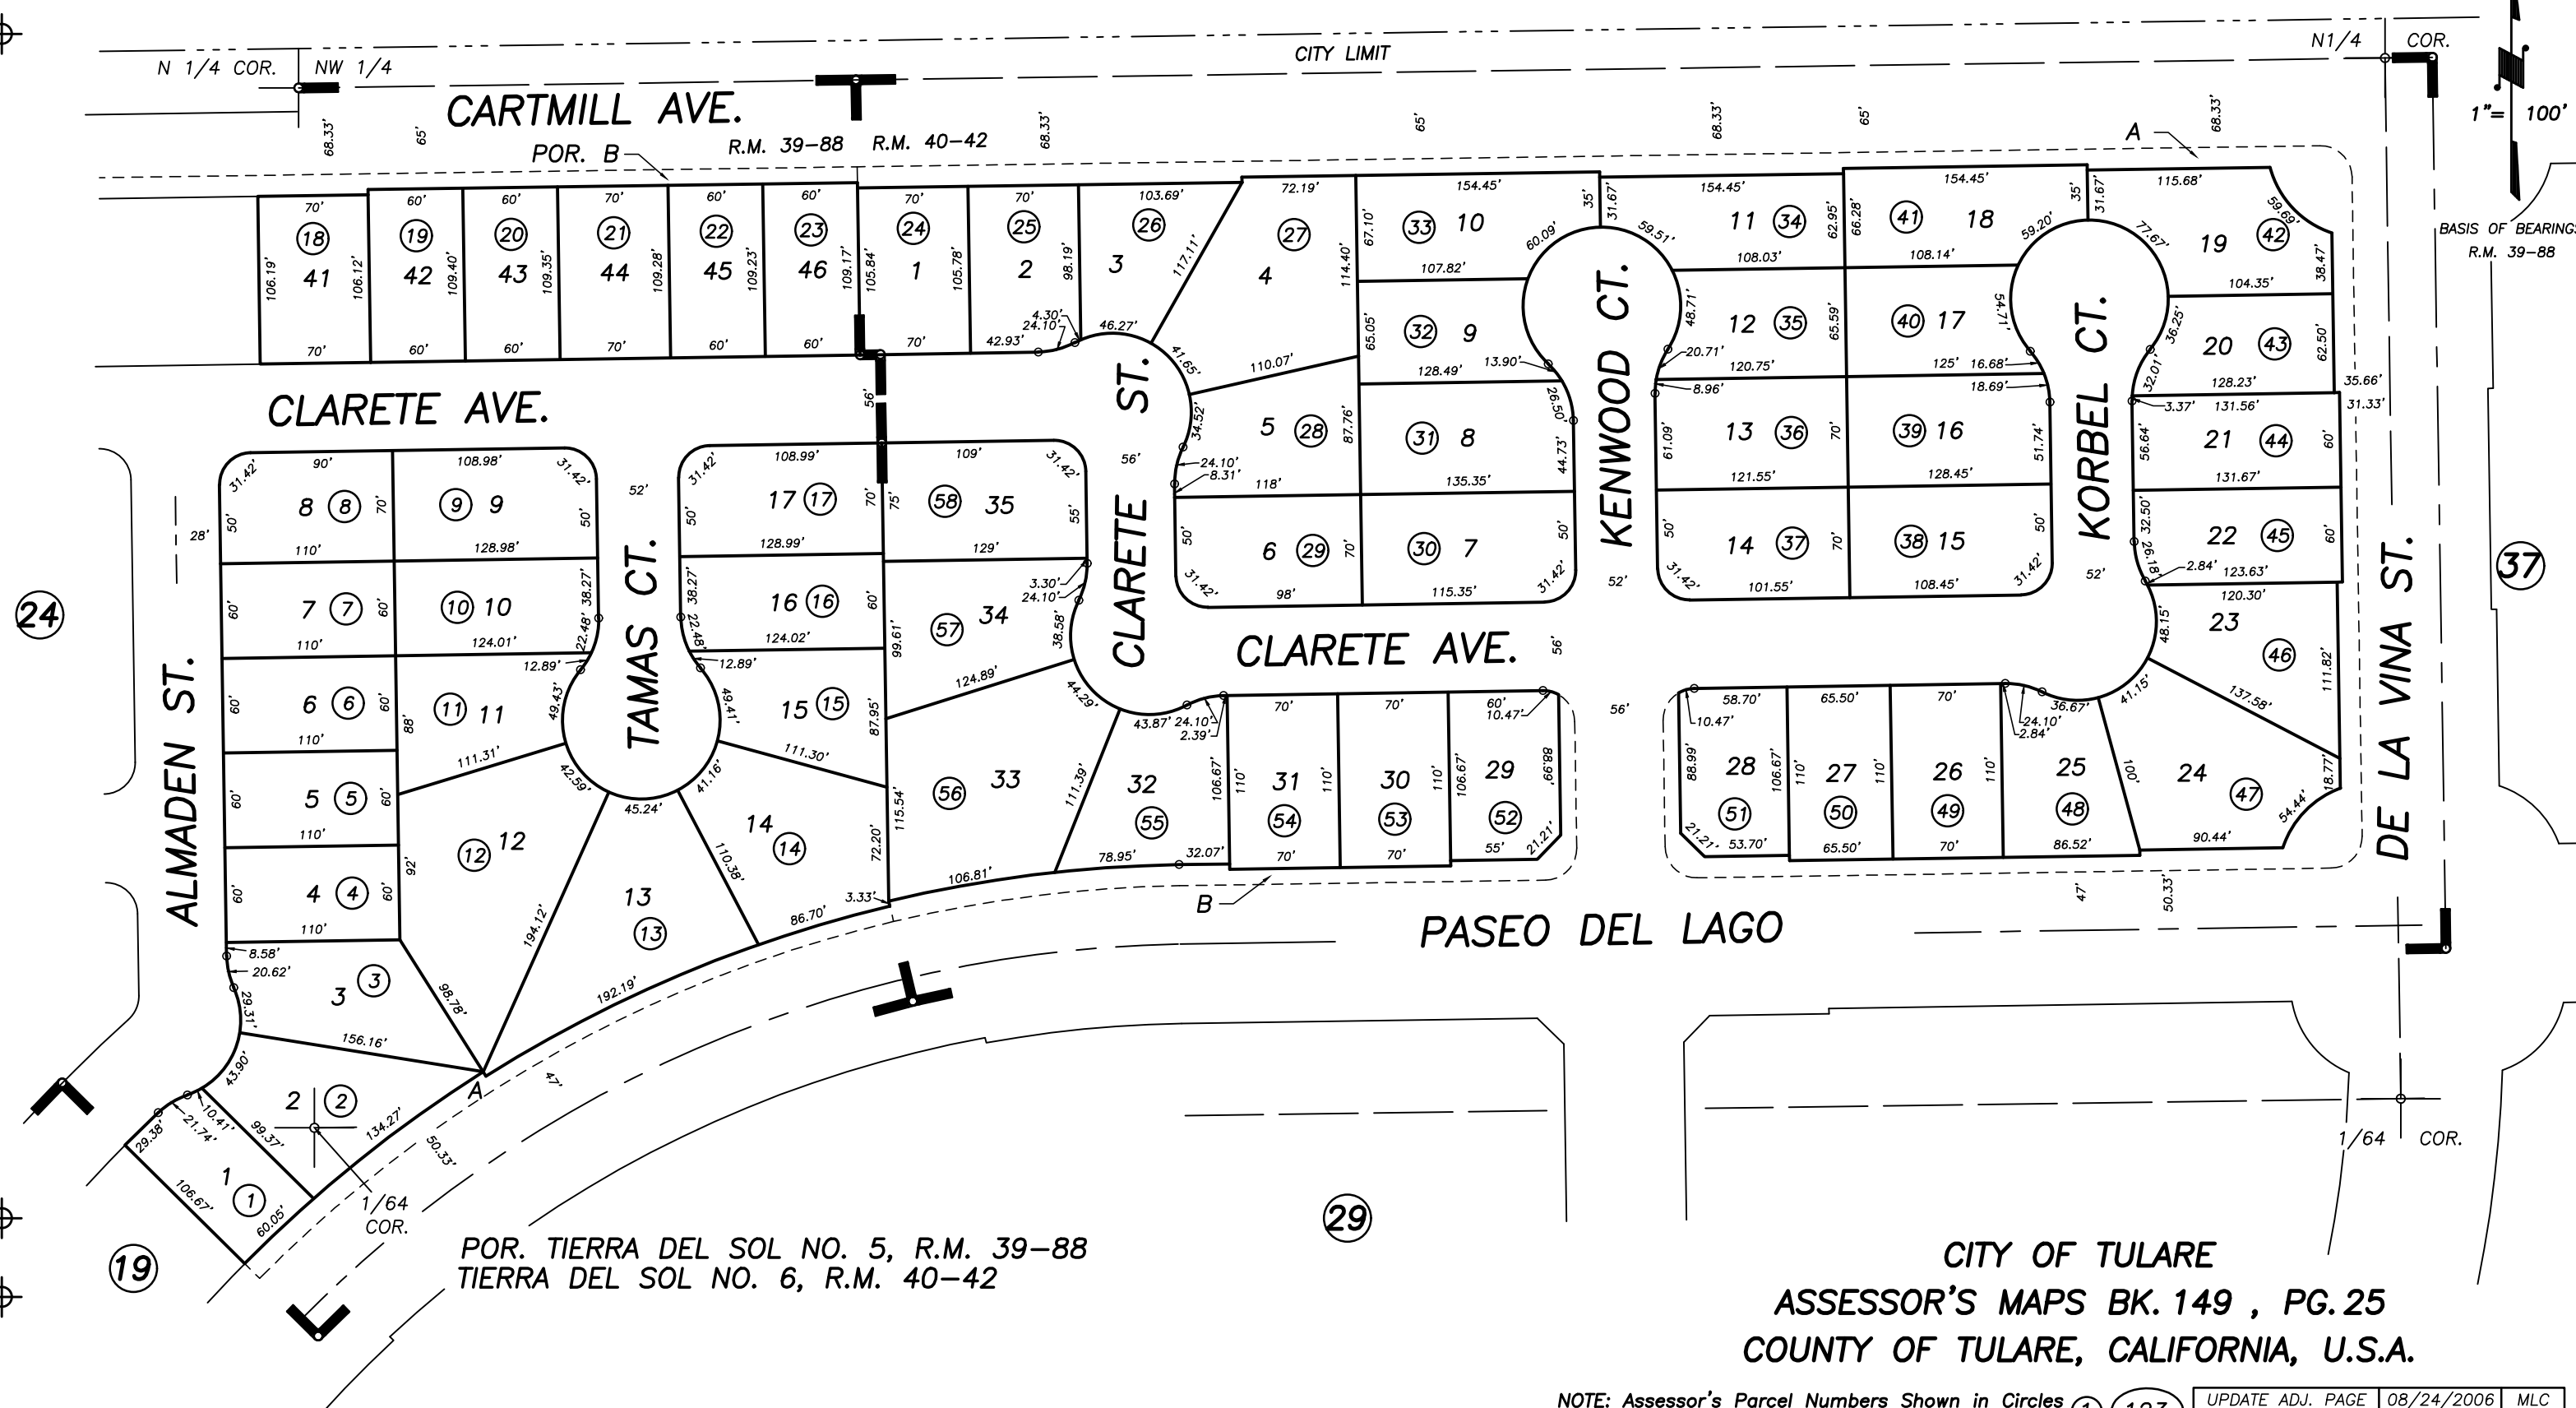

DISCLAIMER

THIS MAP WAS PREPARED FOR LOCAL PROPERTY ASSESSMENT PURPOSES ONLY AND THE PARCELS SHOWN HEREON MAY NOT COMPLY WITH STATE AND LOCAL SUBDIVISION ORDINANCES, AND NO LIABILITY IS ASSUMED FOR THE USE OF THE INFORMATION SHOWN HEREON.

06

POR. TIERRA DEL SOL NO. 5, R.M. 39-88
TIERRA DEL SOL NO. 6, R.M. 40-42

CITY OF TULARE
ASSESSOR'S MAPS BK. 149 , PG. 25
COUNTY OF TULARE, CALIFORNIA, U.S.A.