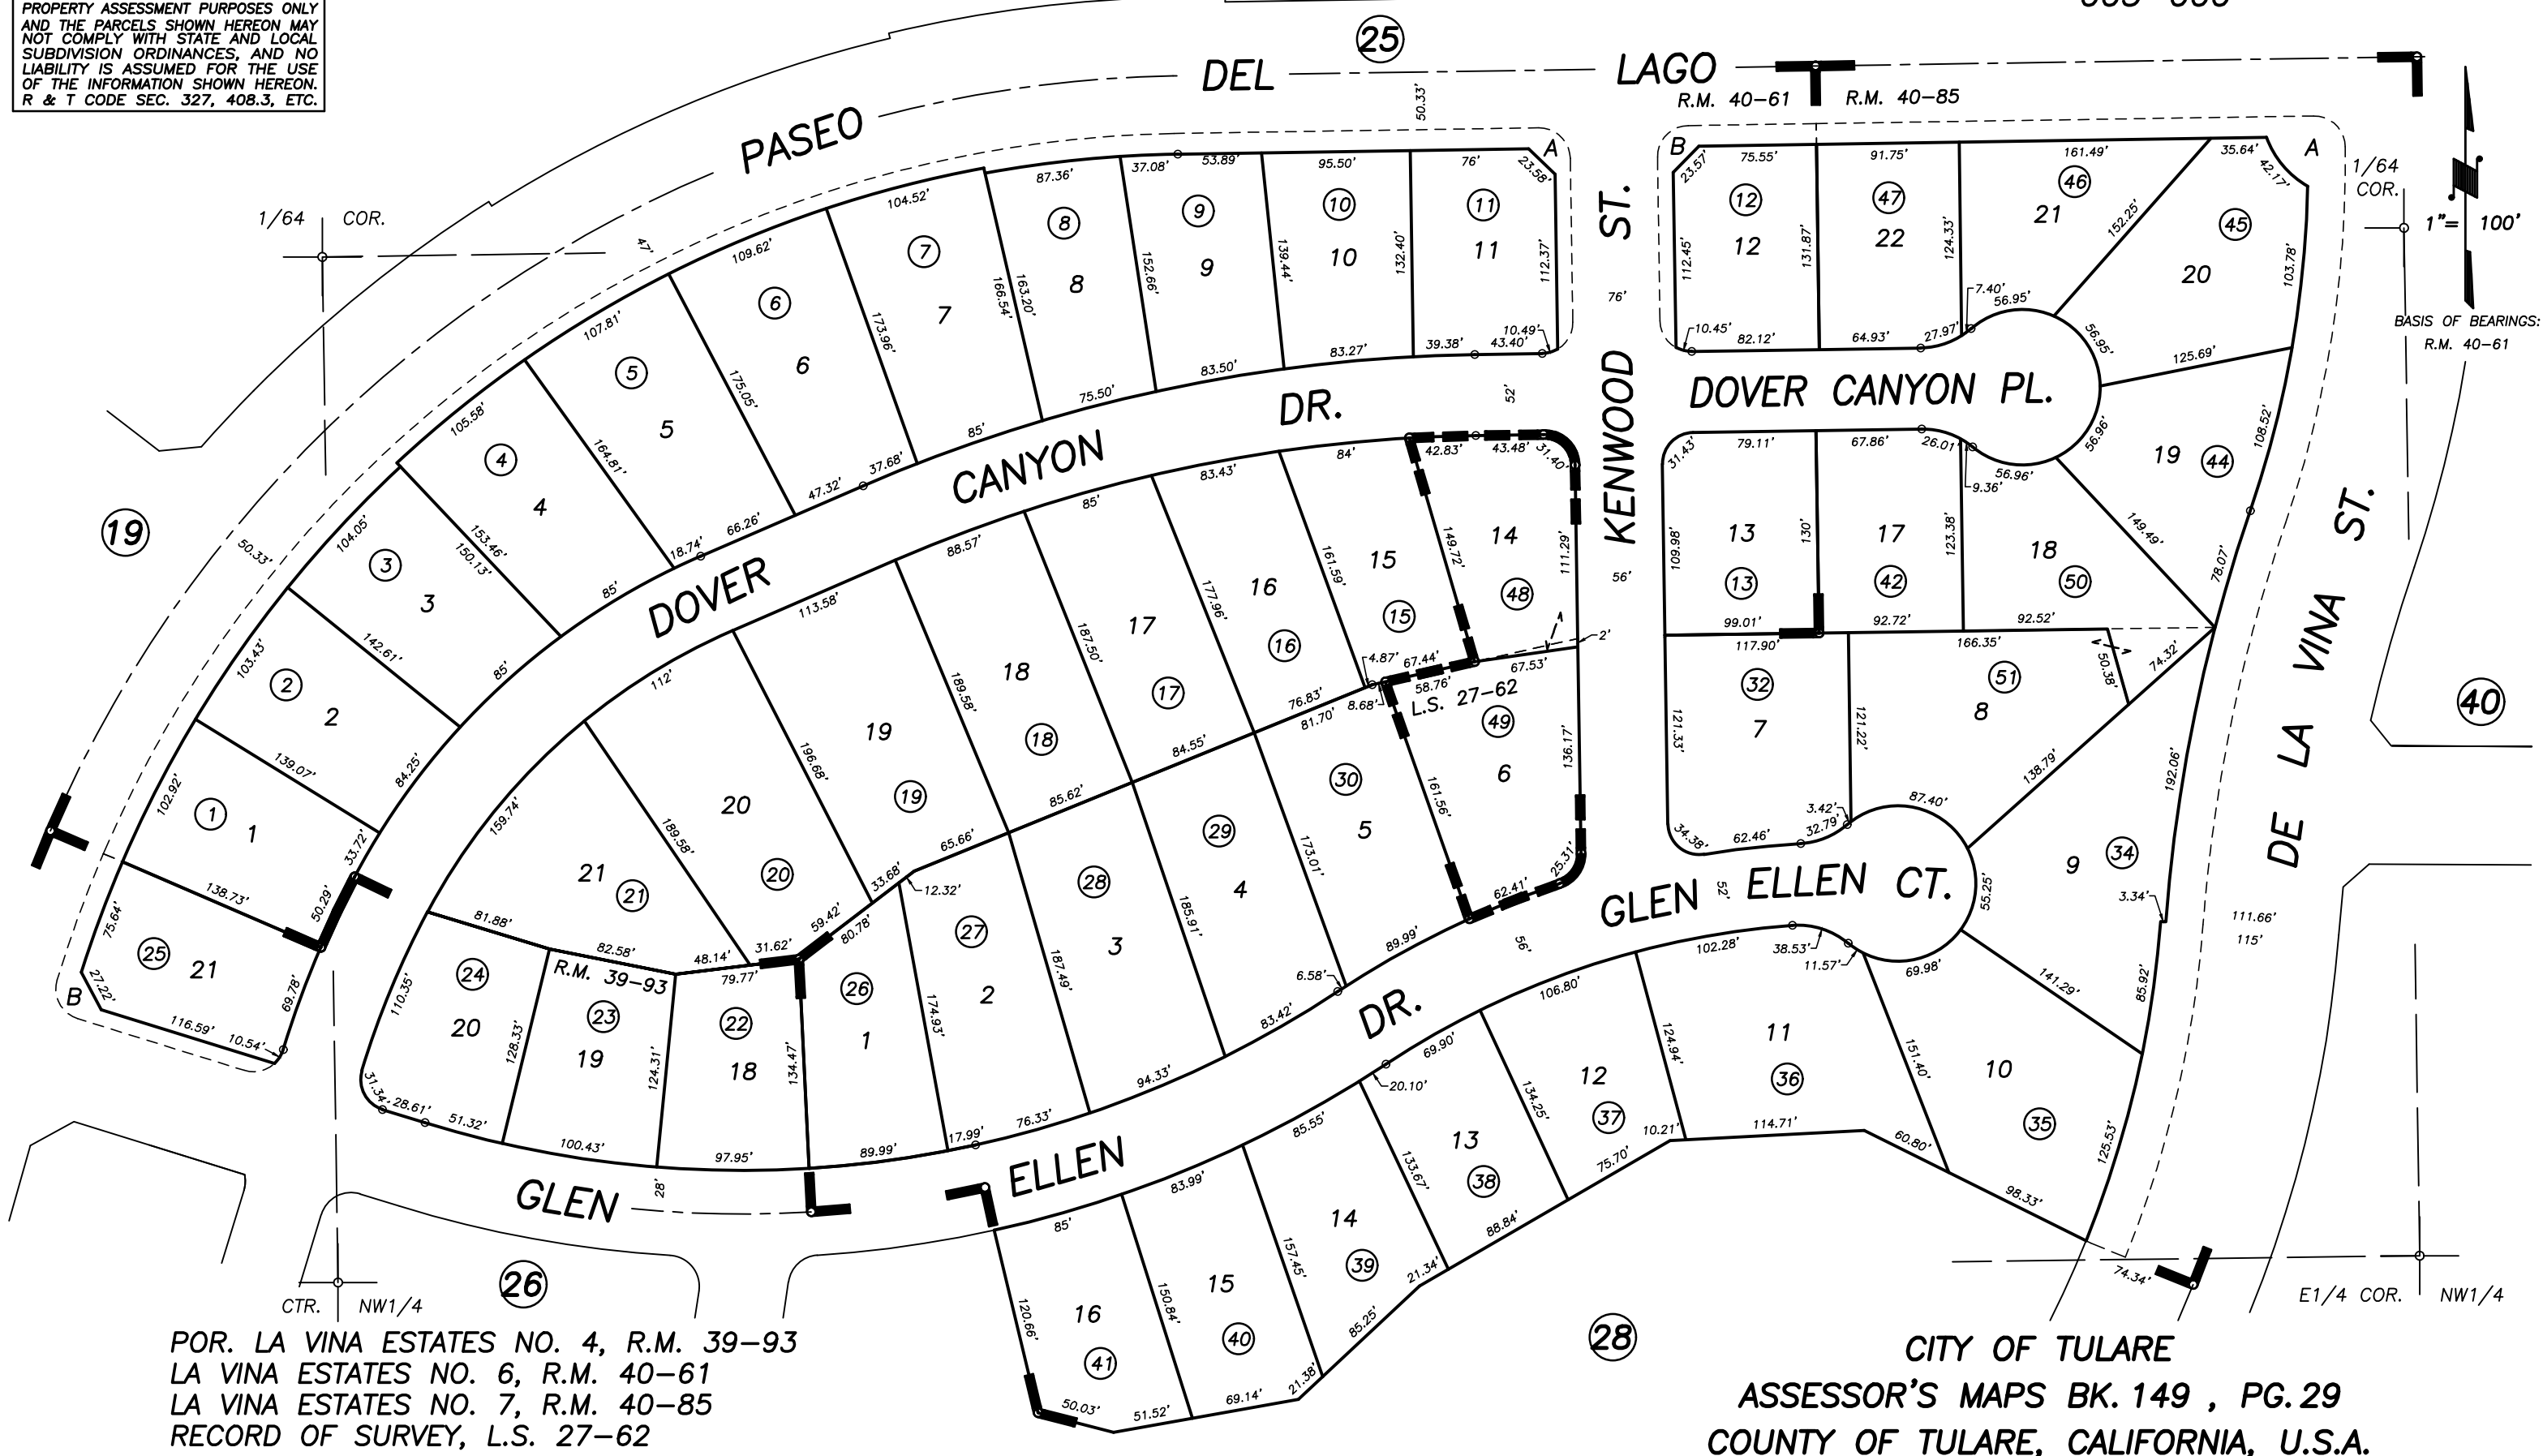

DISCLAIMER
 THIS MAP WAS PREPARED FOR LOCAL PROPERTY ASSESSMENT PURPOSES ONLY AND THE PARCELS SHOWN HEREON MAY NOT COMPLY WITH STATE AND LOCAL SUBDIVISION ORDINANCES, AND NO LIABILITY IS ASSUMED FOR THE USE OF THE INFORMATION SHOWN HEREON. R & T CODE SEC. 327, 408.3, ETC.

POR. LA VINA ESTATES NO. 4, R.M. 39-93
 LA VINA ESTATES NO. 6, R.M. 40-61
 LA VINA ESTATES NO. 7, R.M. 40-85
 RECORD OF SURVEY, L.S. 27-62

CITY OF TULARE
 ASSESSOR'S MAPS BK. 149 , PG. 29
 COUNTY OF TULARE, CALIFORNIA, U.S.A.