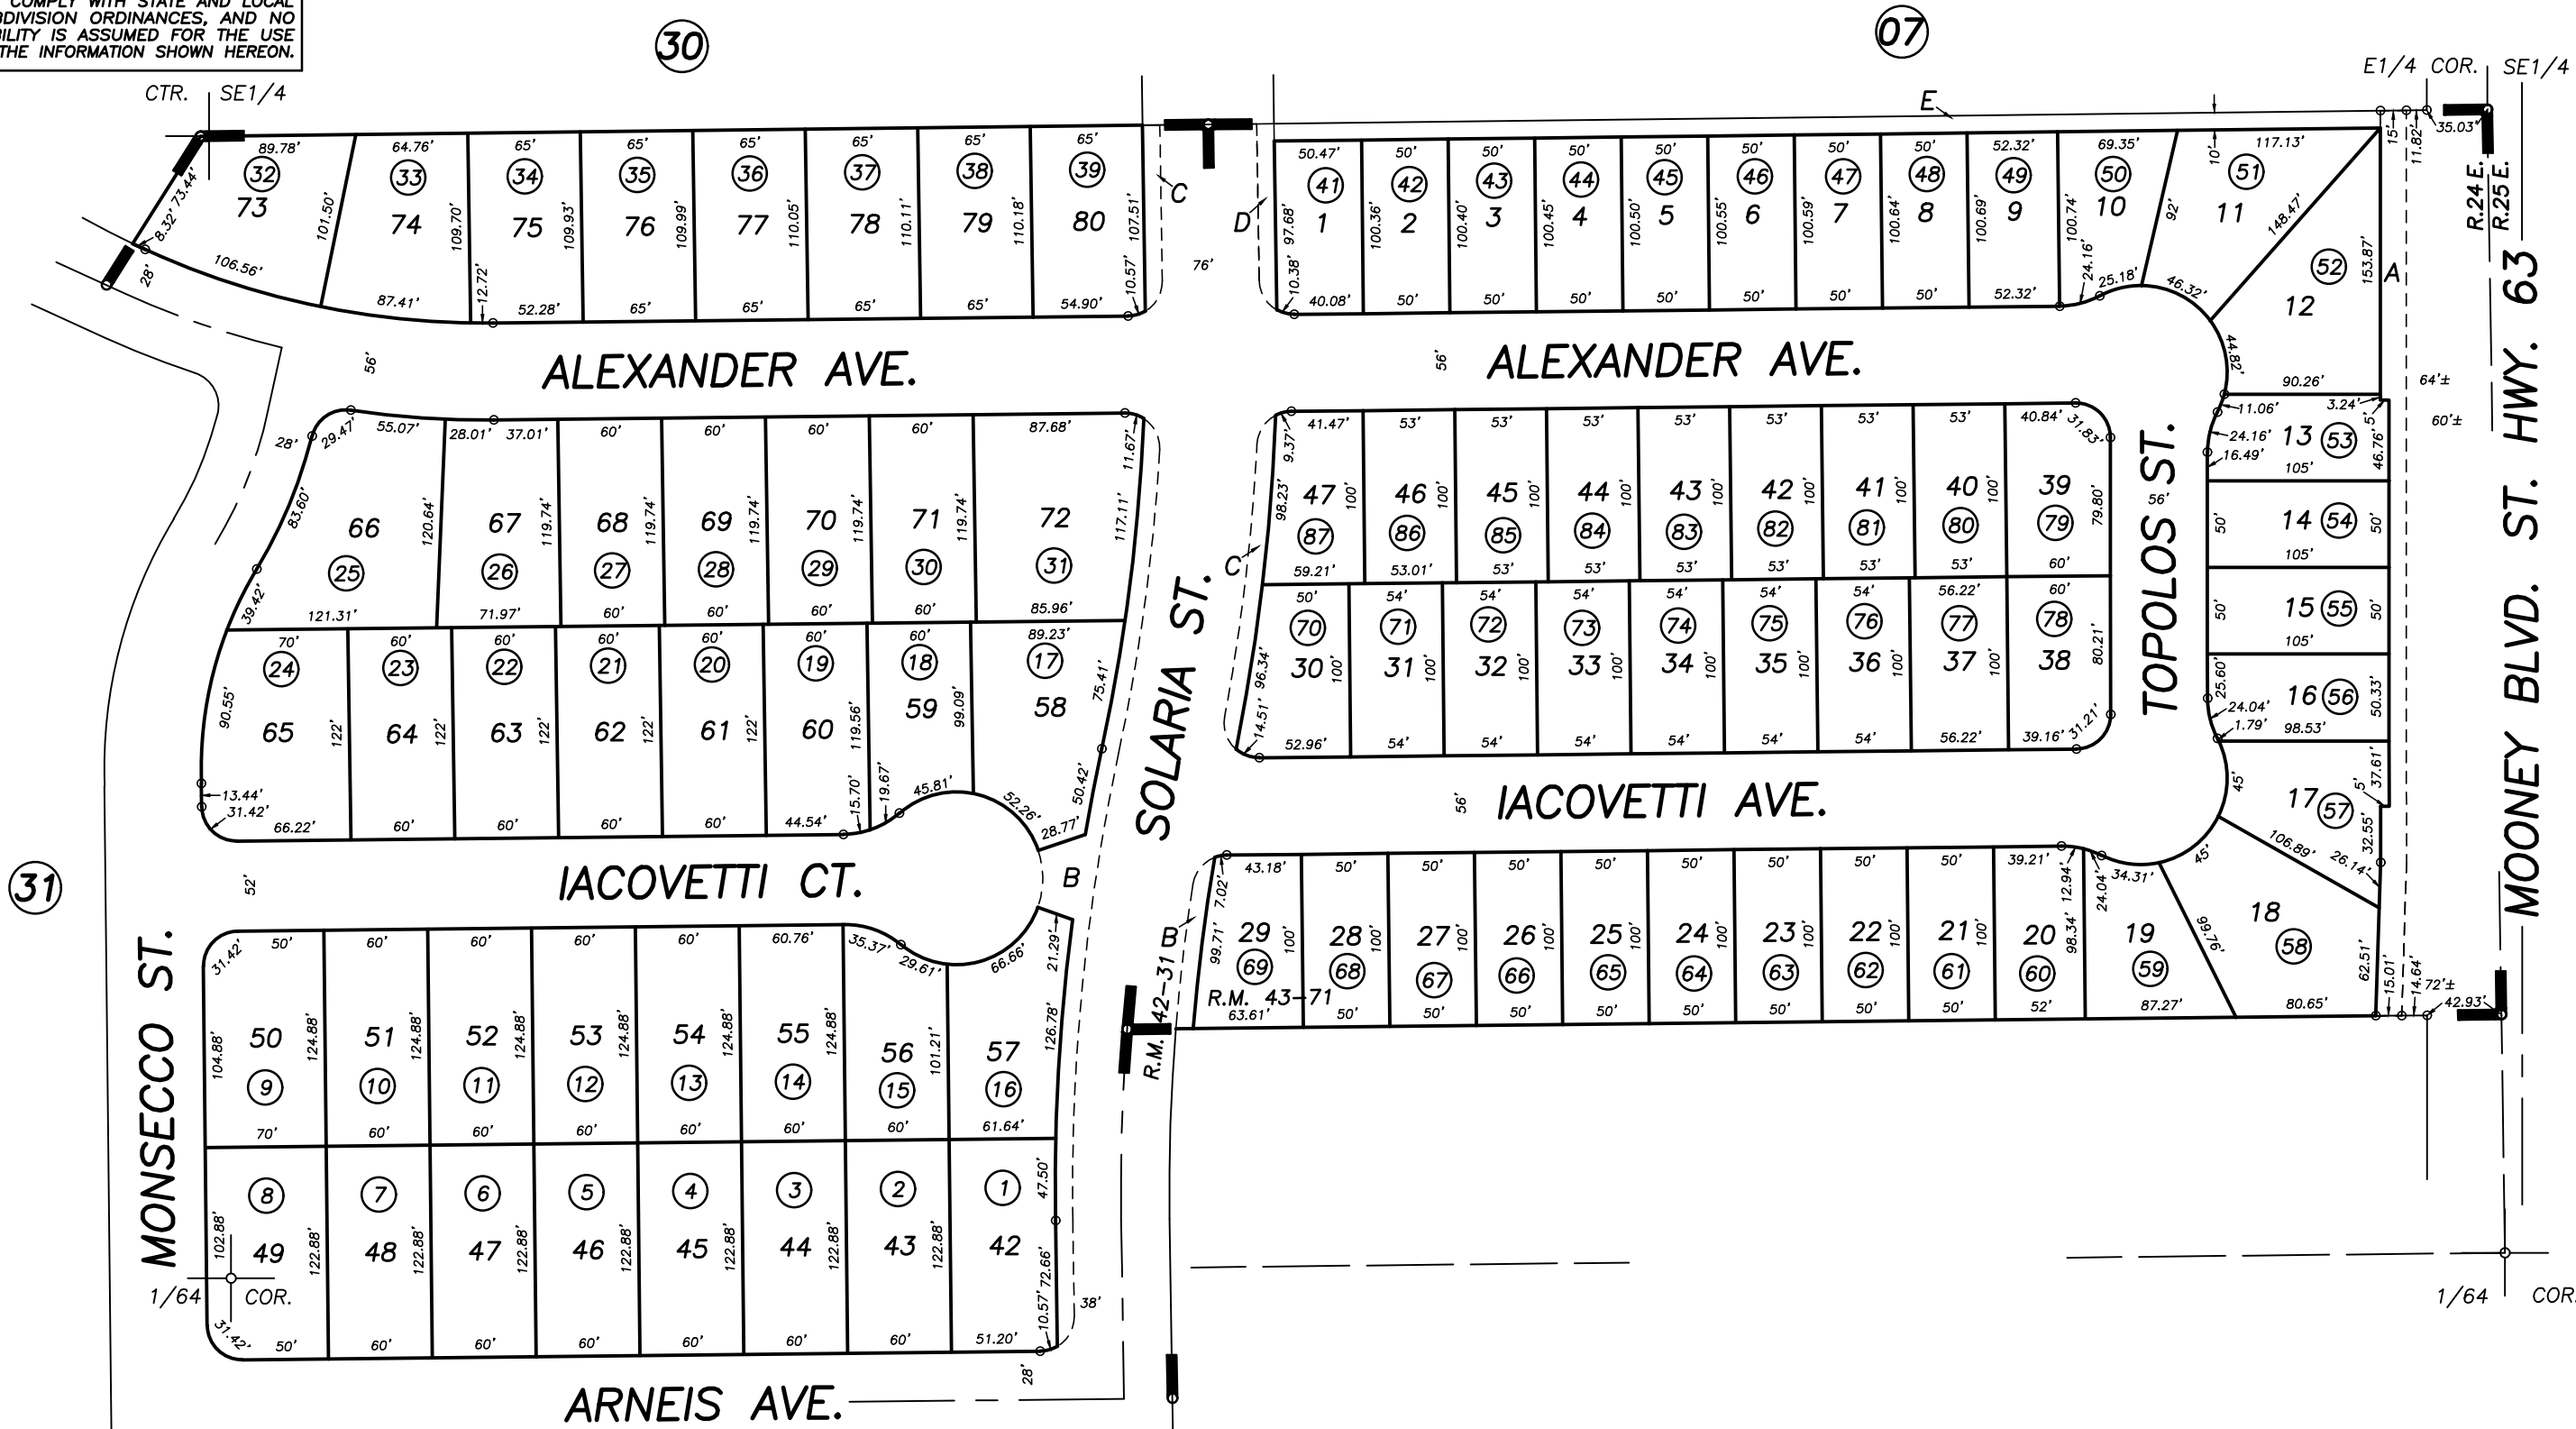

**DISCLAIMER**  
THIS MAP WAS PREPARED FOR LOCAL PROPERTY ASSESSMENT PURPOSES ONLY AND THE PARCELS SHOWN HEREON MAY NOT COMPLY WITH STATE AND LOCAL SUBDIVISION ORDINANCES, AND NO LIABILITY IS ASSUMED FOR THE USE OF THE INFORMATION SHOWN HEREON.

BASIS OF BEARINGS:  
R.M. 42-31

POR. GALO DE BARCELOS, R.M. 42-31  
VISTA TERRAZA, R.M. 43-71

CITY OF TULARE  
ASSESSOR'S MAPS BK. 149 , PG. 42  
COUNTY OF TULARE, CALIFORNIA, U.S.A.