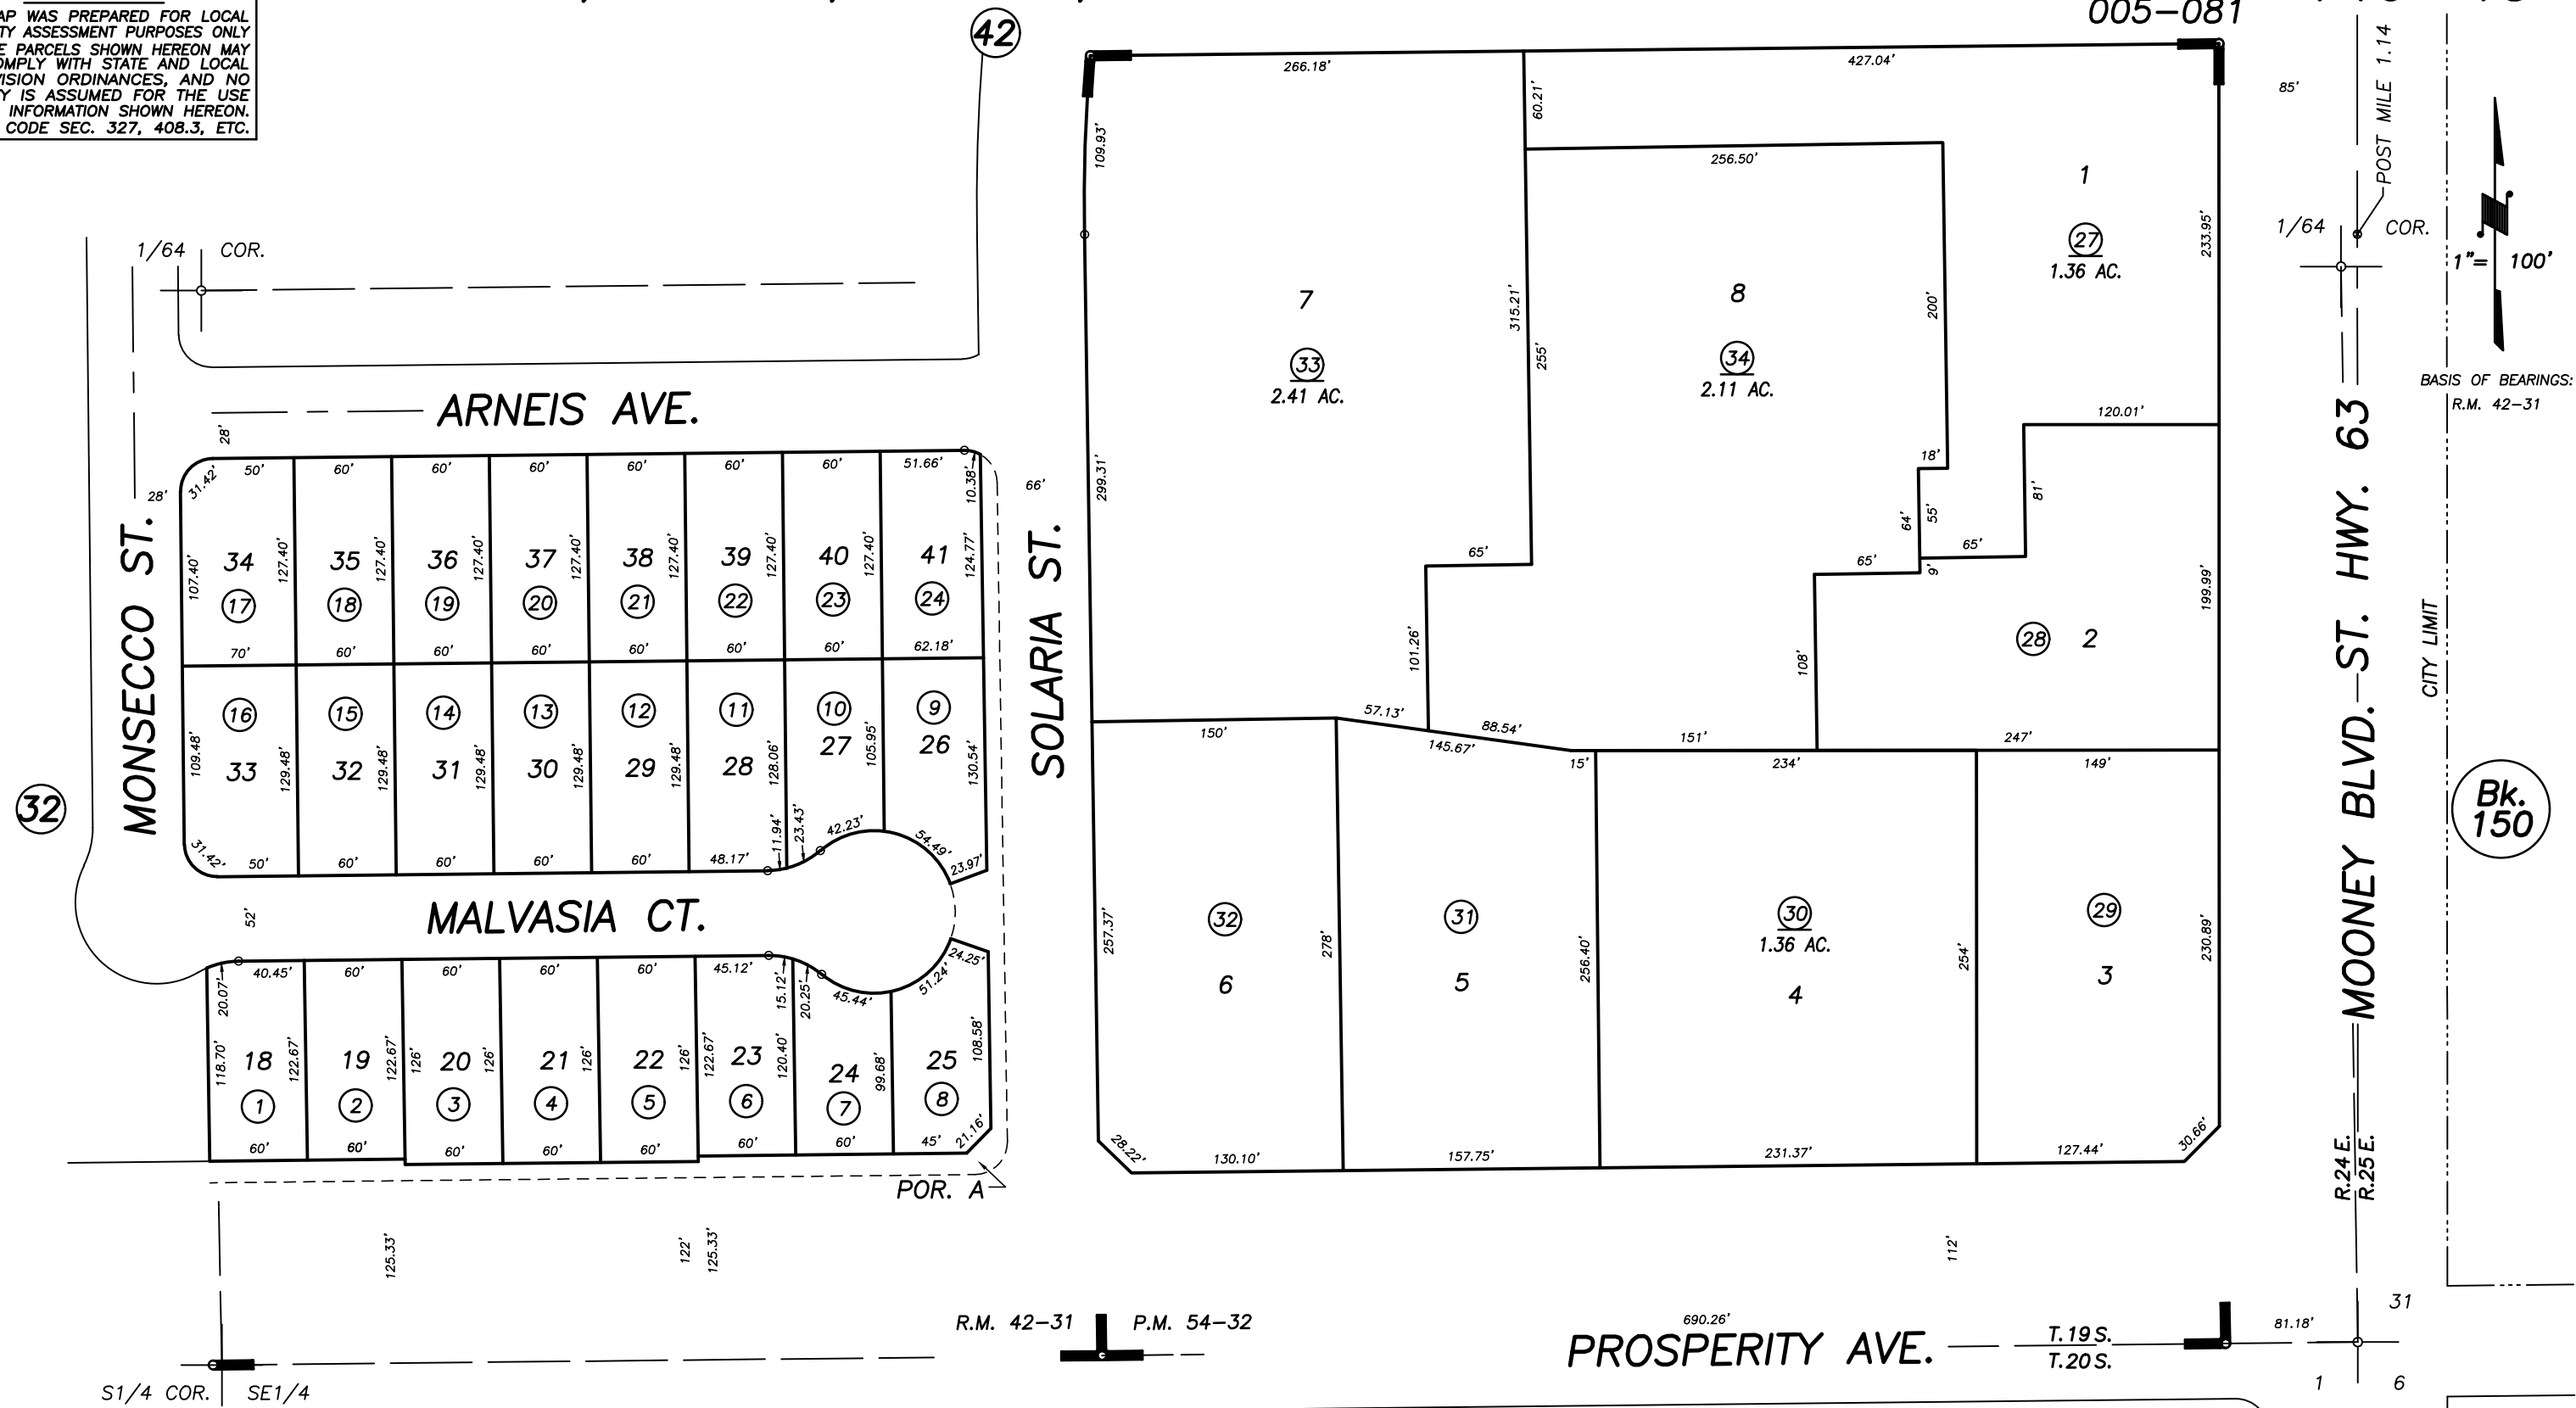

S1/2 OF SE1/4 OF SE1/4 SEC.36, T.19S., R.24E., M.D.B.&M.

Tax Area Codes 149-43
005-081

DISCLAIMER
THIS MAP WAS PREPARED FOR LOCAL PROPERTY ASSESSMENT PURPOSES ONLY AND THE PARCELS SHOWN HEREON MAY NOT COMPLY WITH STATE AND LOCAL SUBDIVISION ORDINANCES, AND NO LIABILITY IS ASSUMED FOR THE USE OF THE INFORMATION SHOWN HEREON. R & T CODE SEC. 327, 408.3, ETC.

POR. GALO DE BARCELOS, R.M. 42-31
PARCEL MAP 5325, P.M. 54-32

Bk. 171

CITY OF TULARE
ASSESSOR'S MAPS BK. 149 , PG. 43
COUNTY OF TULARE, CALIFORNIA, U.S.A.