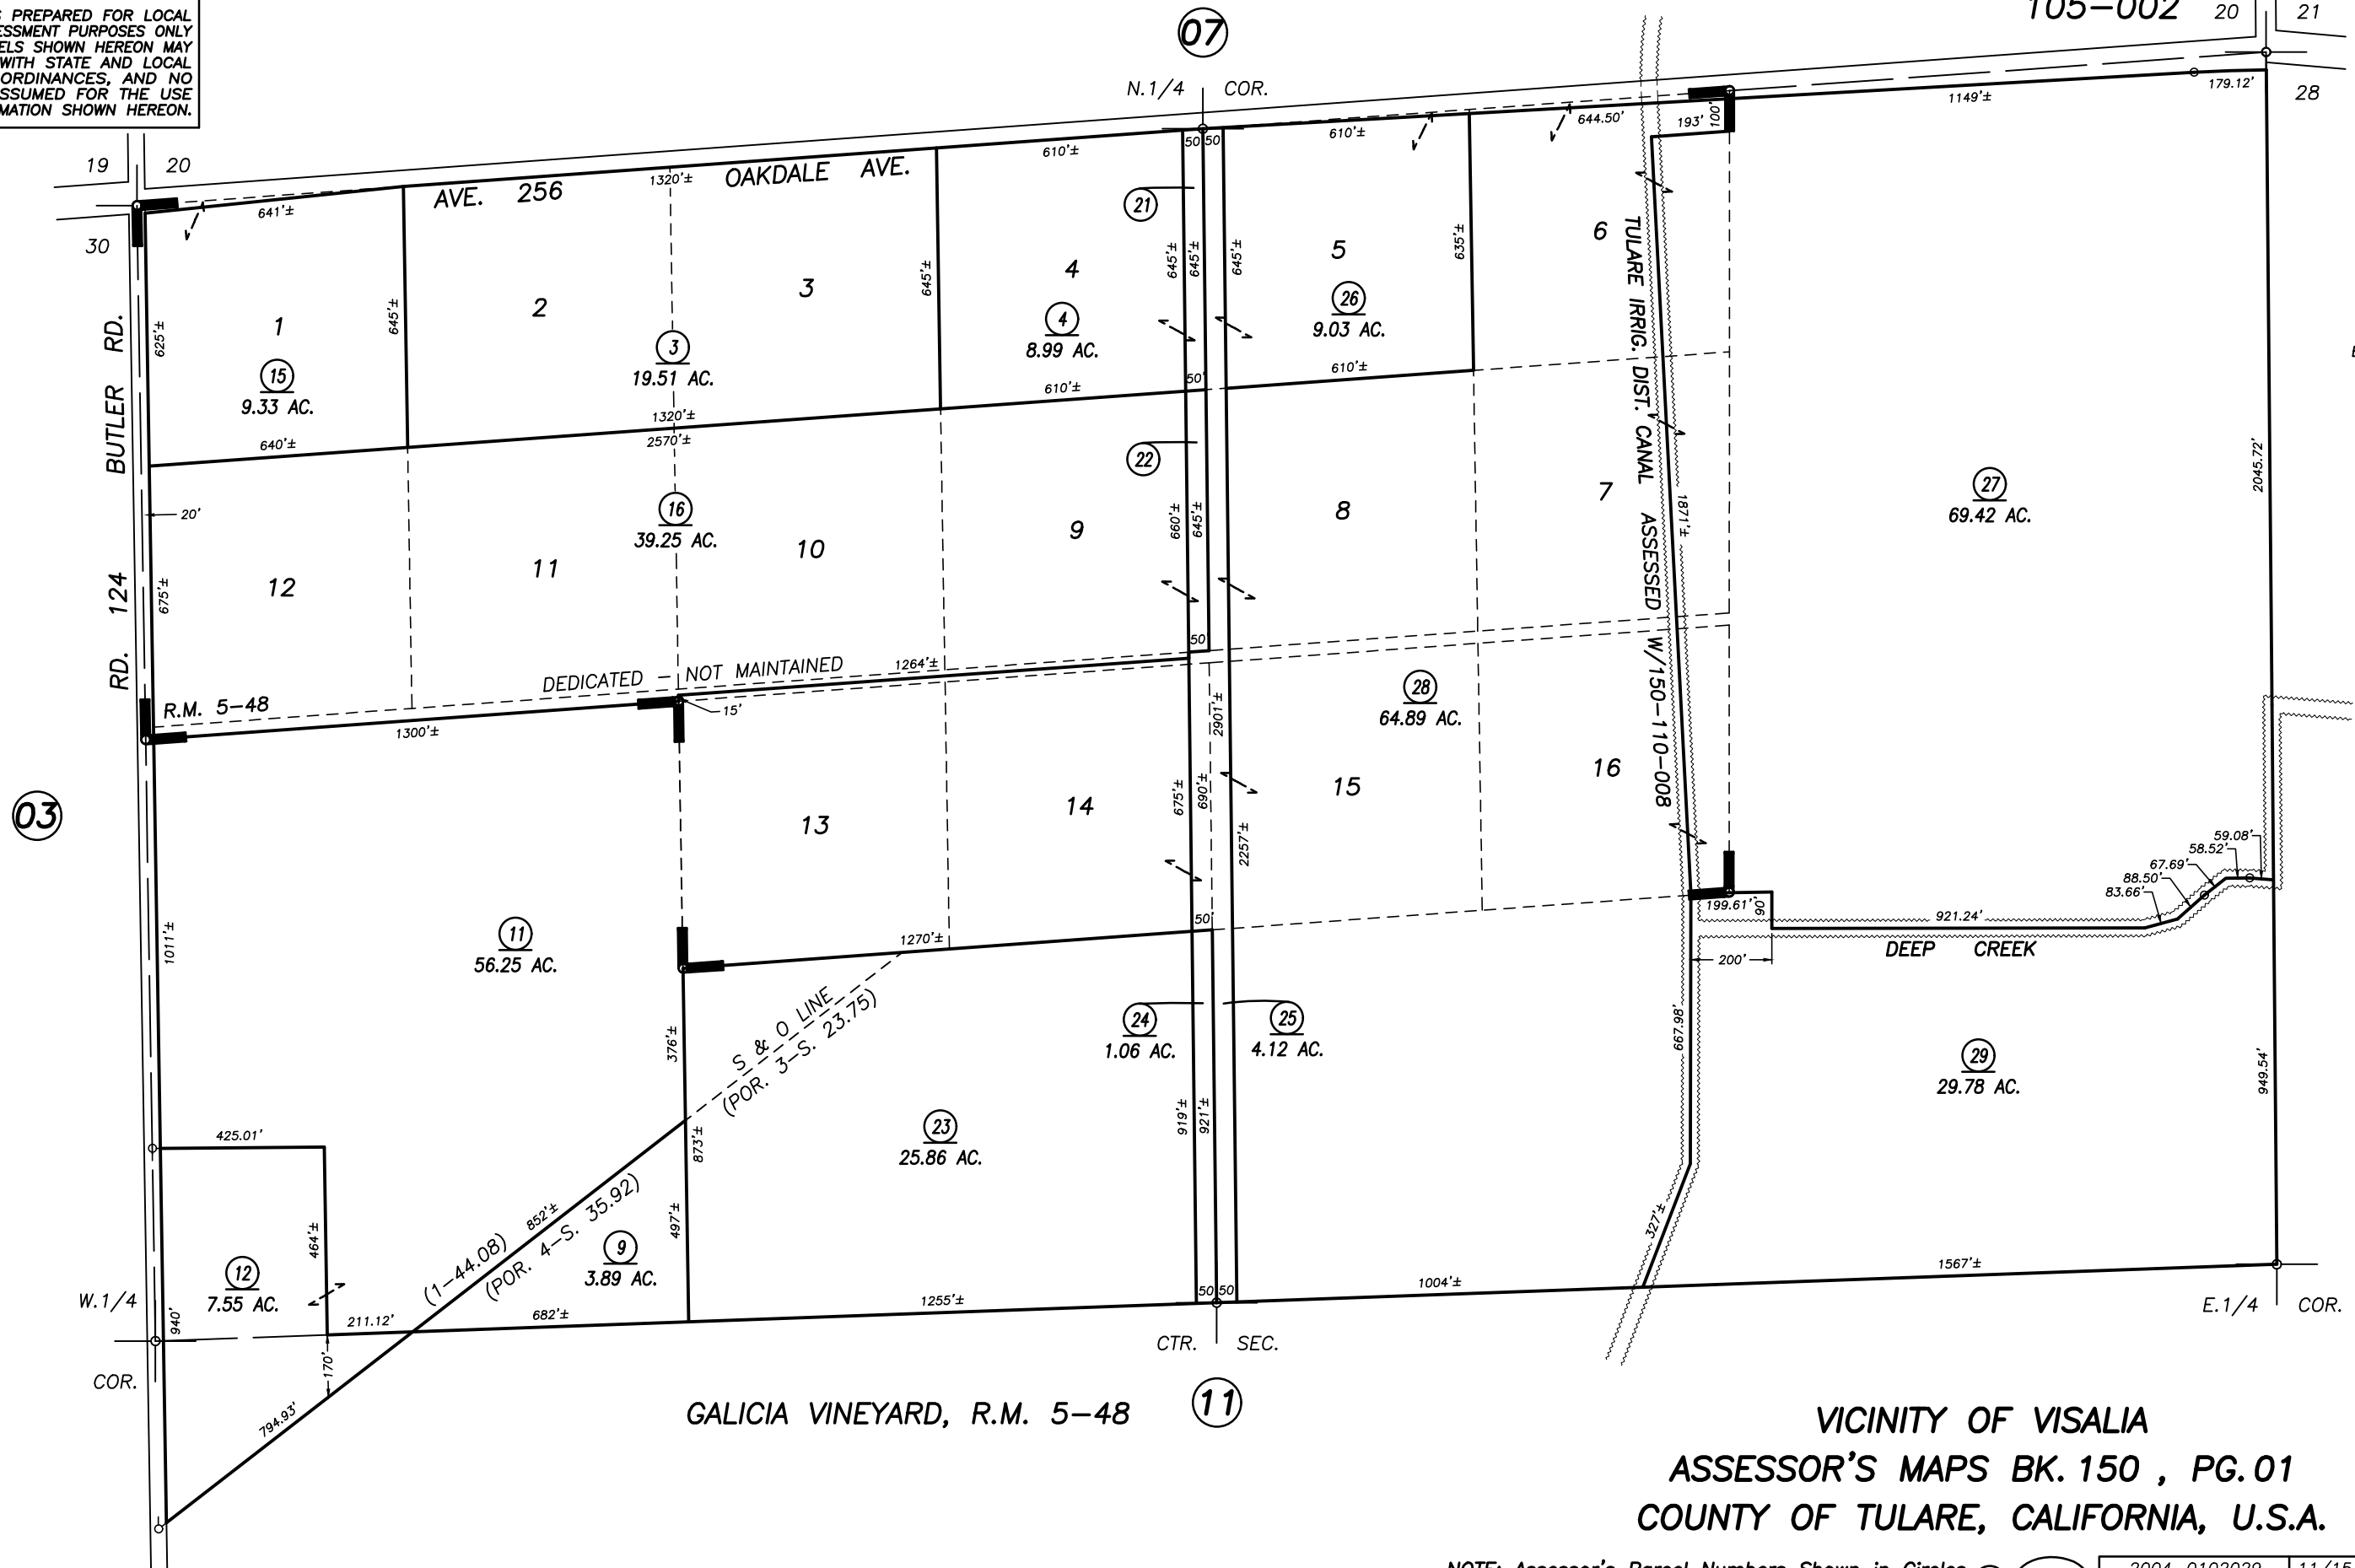

DISCLAIMER
THIS MAP WAS PREPARED FOR LOCAL PROPERTY ASSESSMENT PURPOSES ONLY AND THE PARCELS SHOWN HEREON MAY NOT COMPLY WITH STATE AND LOCAL SUBDIVISION ORDINANCES, AND NO LIABILITY IS ASSUMED FOR THE USE OF THE INFORMATION SHOWN HEREON.

VICINITY OF VISALIA
ASSESSOR'S MAPS BK. 150 , PG.01
COUNTY OF TULARE, CALIFORNIA, U.S.A.