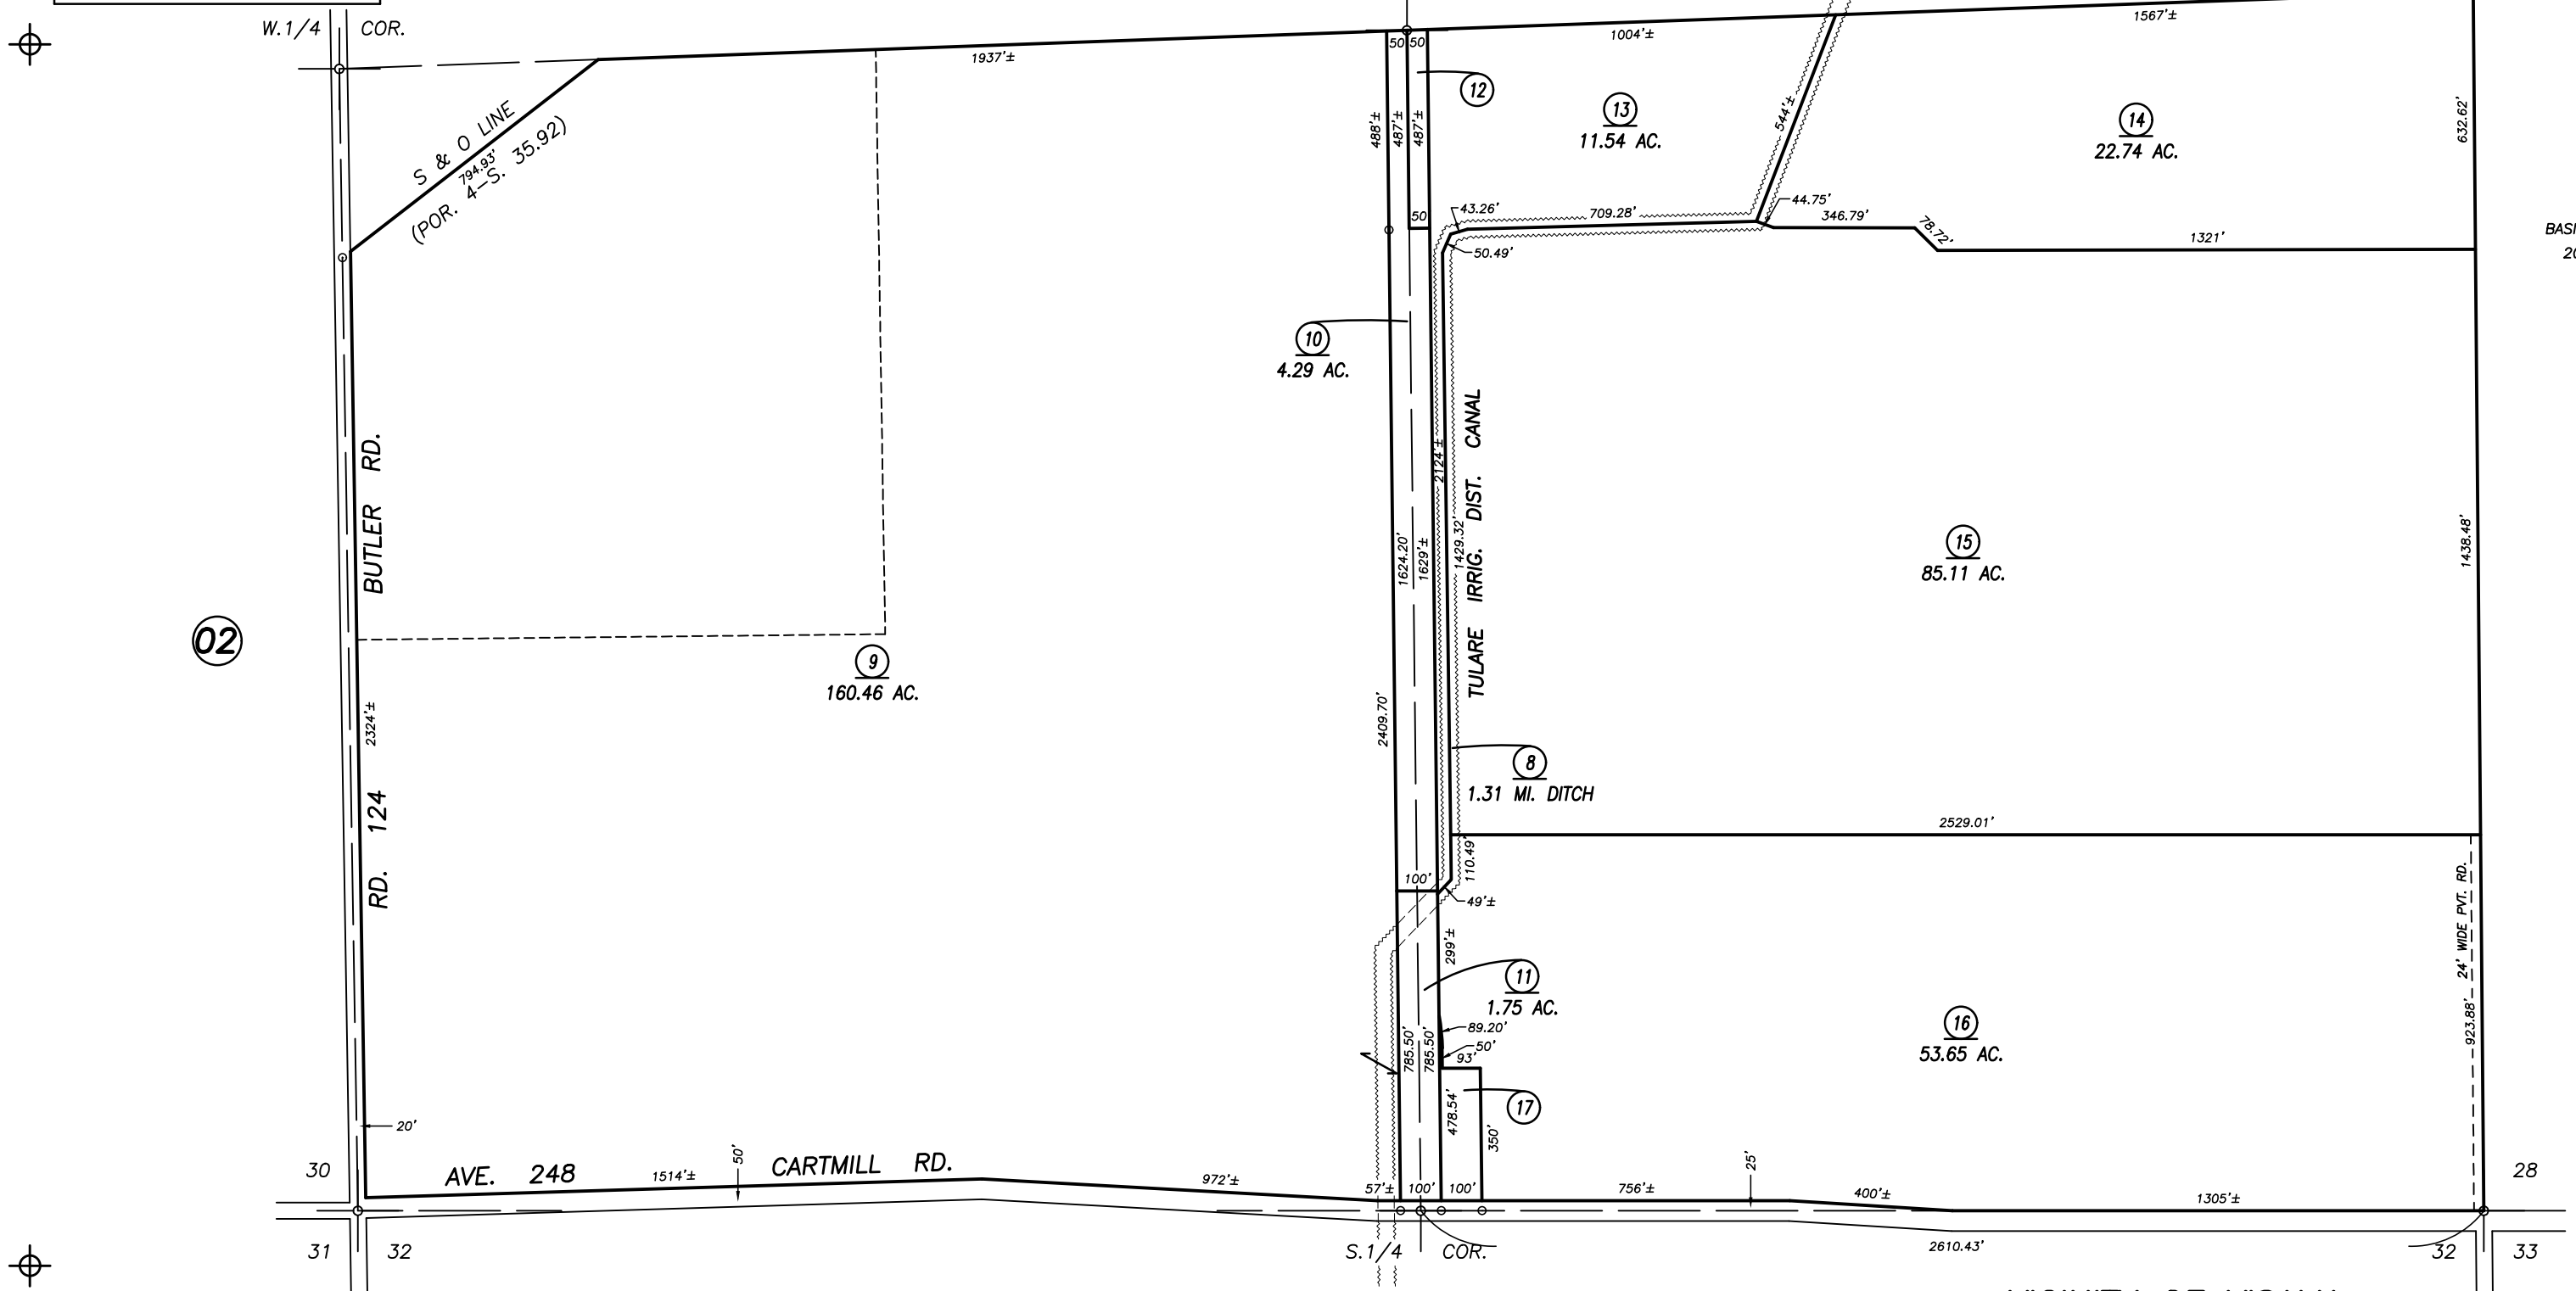

DISCLAIMER
THIS MAP WAS PREPARED FOR LOCAL PROPERTY ASSESSMENT PURPOSES ONLY AND THE PARCELS SHOWN HEREON MAY NOT COMPLY WITH STATE AND LOCAL SUBDIVISION ORDINANCES, AND NO LIABILITY IS ASSUMED FOR THE USE OF THE INFORMATION SHOWN HEREON.

VICINITY OF VISALIA
ASSESSOR'S MAPS BK. 150 , PG. 11
COUNTY OF TULARE, CALIFORNIA, U.S.A.