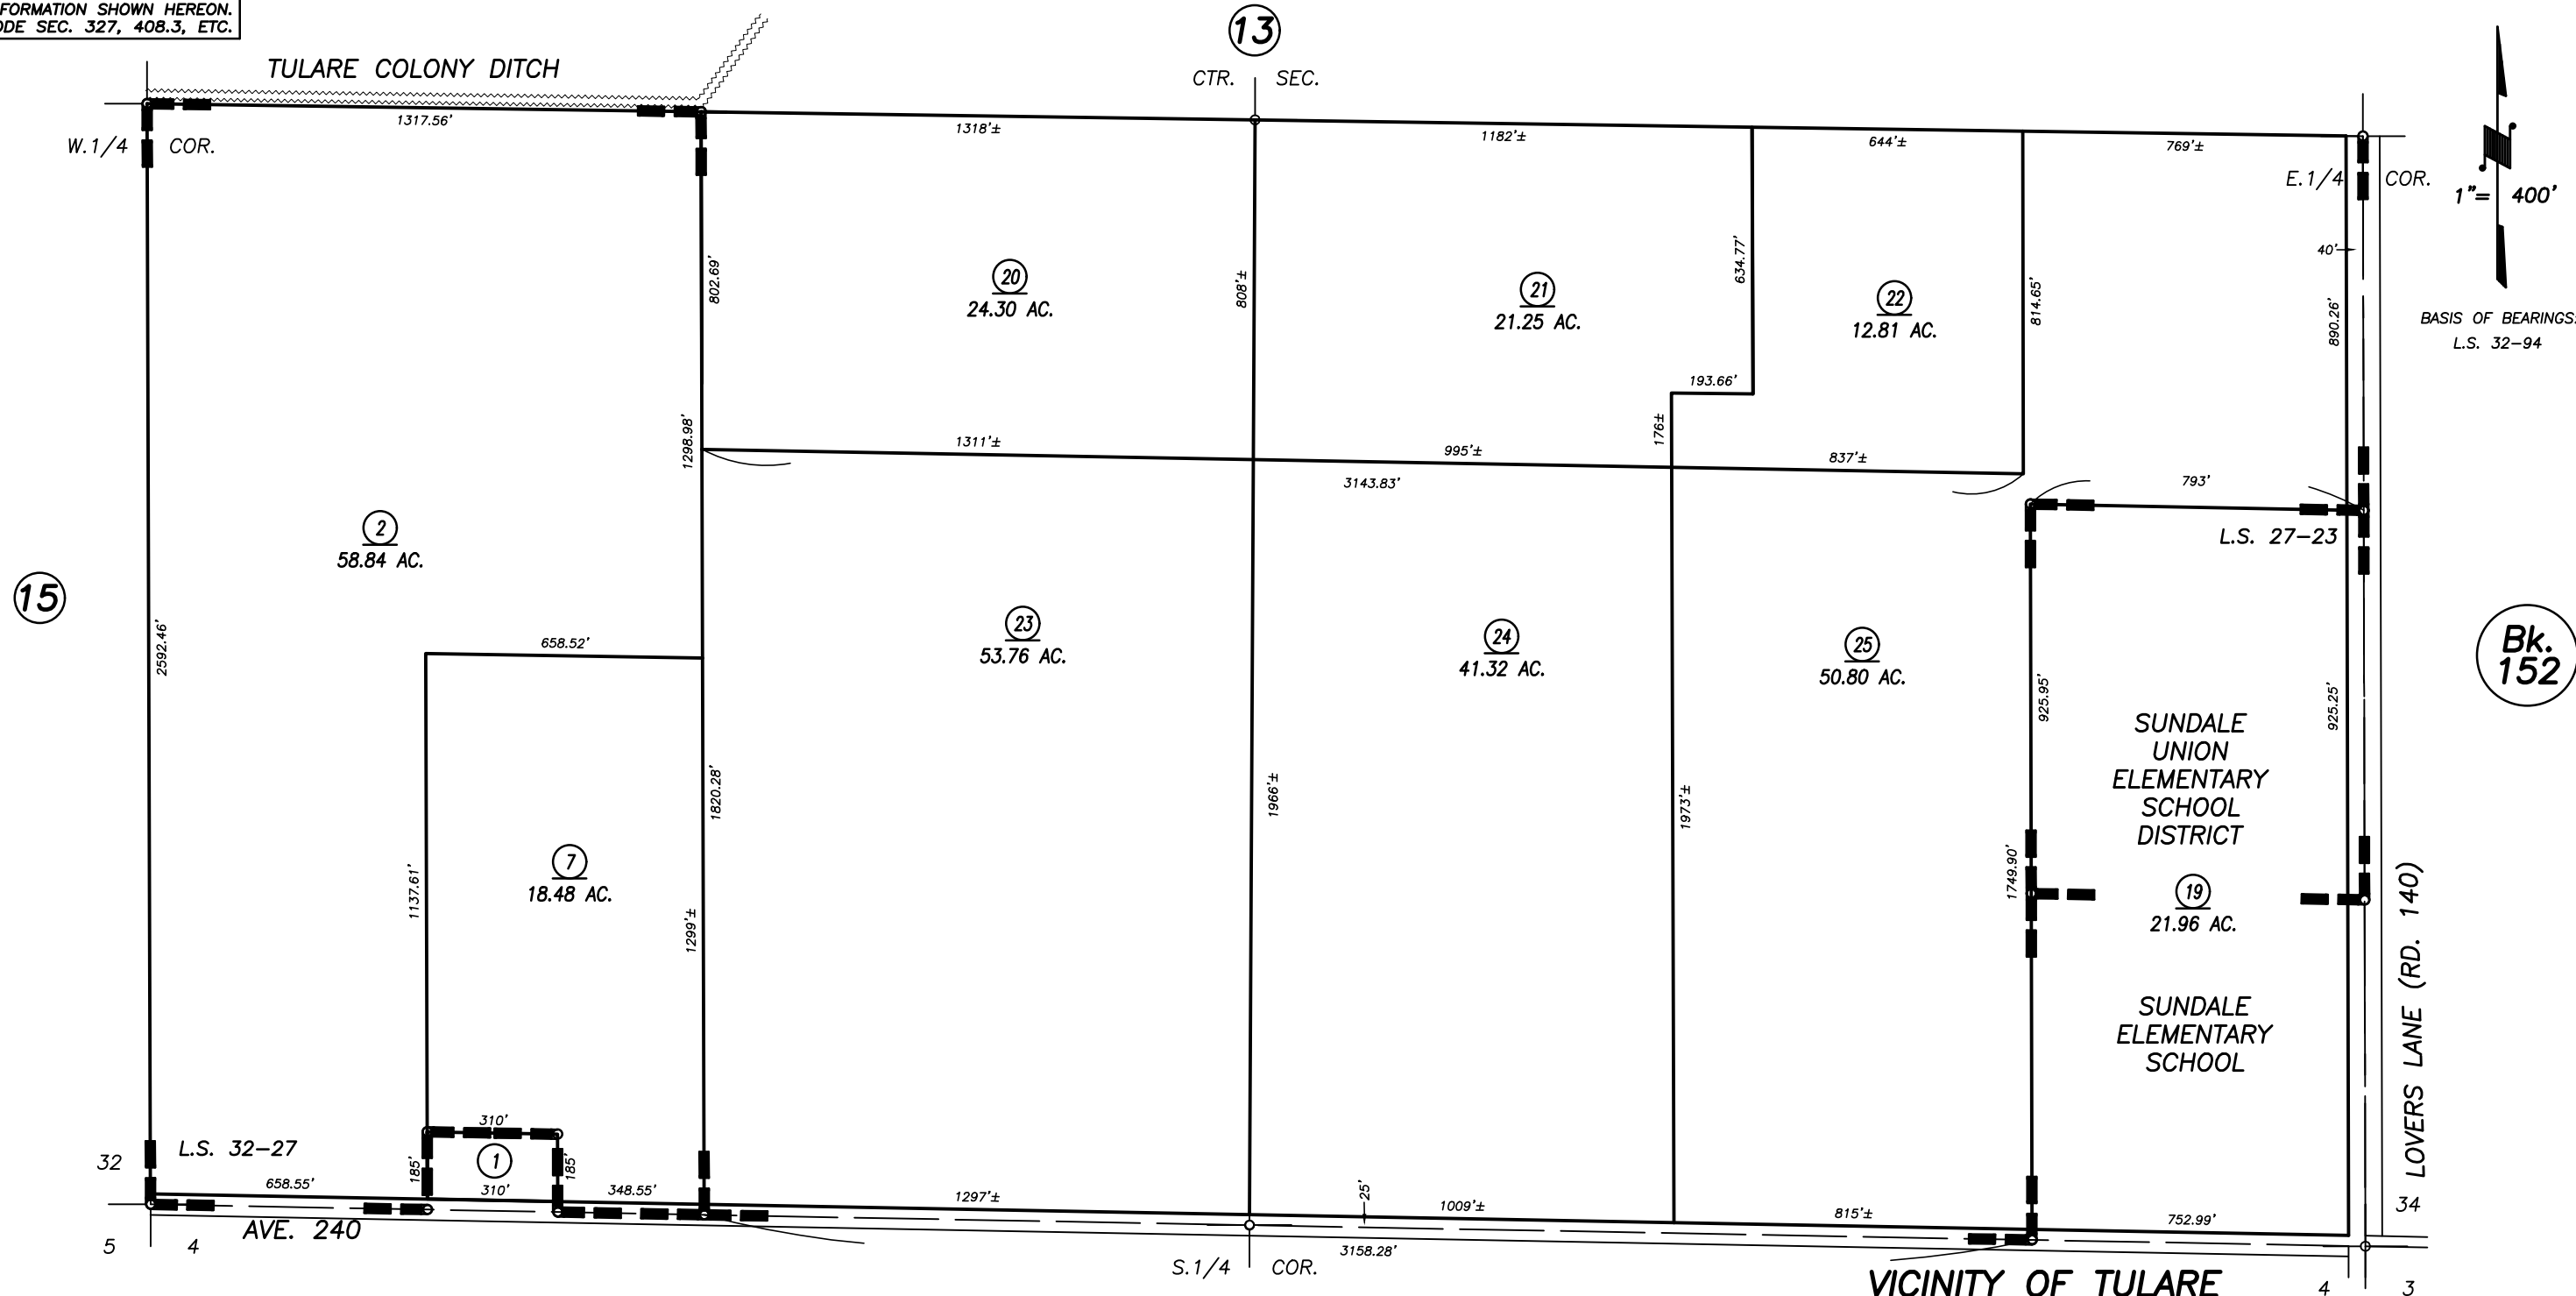

S1/2 SEC. 33, T19S., R.25E., M.D.B.&M.

Tax Area Codes **150-14**
145-003

RECORD OF SURVEY, LS 27-23
RECORD OF SURVEY, LS 32-27
POR. RECORD OF SURVEY, LS 32-94

Bk. 195

VICINITY OF TULARE
ASSESSOR'S MAPS BK. 150 , PG. 14
COUNTY OF TULARE, CALIFORNIA, U.S.A.

NOTE: Assessor's Parcel Numbers Shown in Circles
Assessor's Block Numbers Shown in Ellipses

① **123**

2015-0073877	02/02/2016	GL
REVISION	DATE	TECH