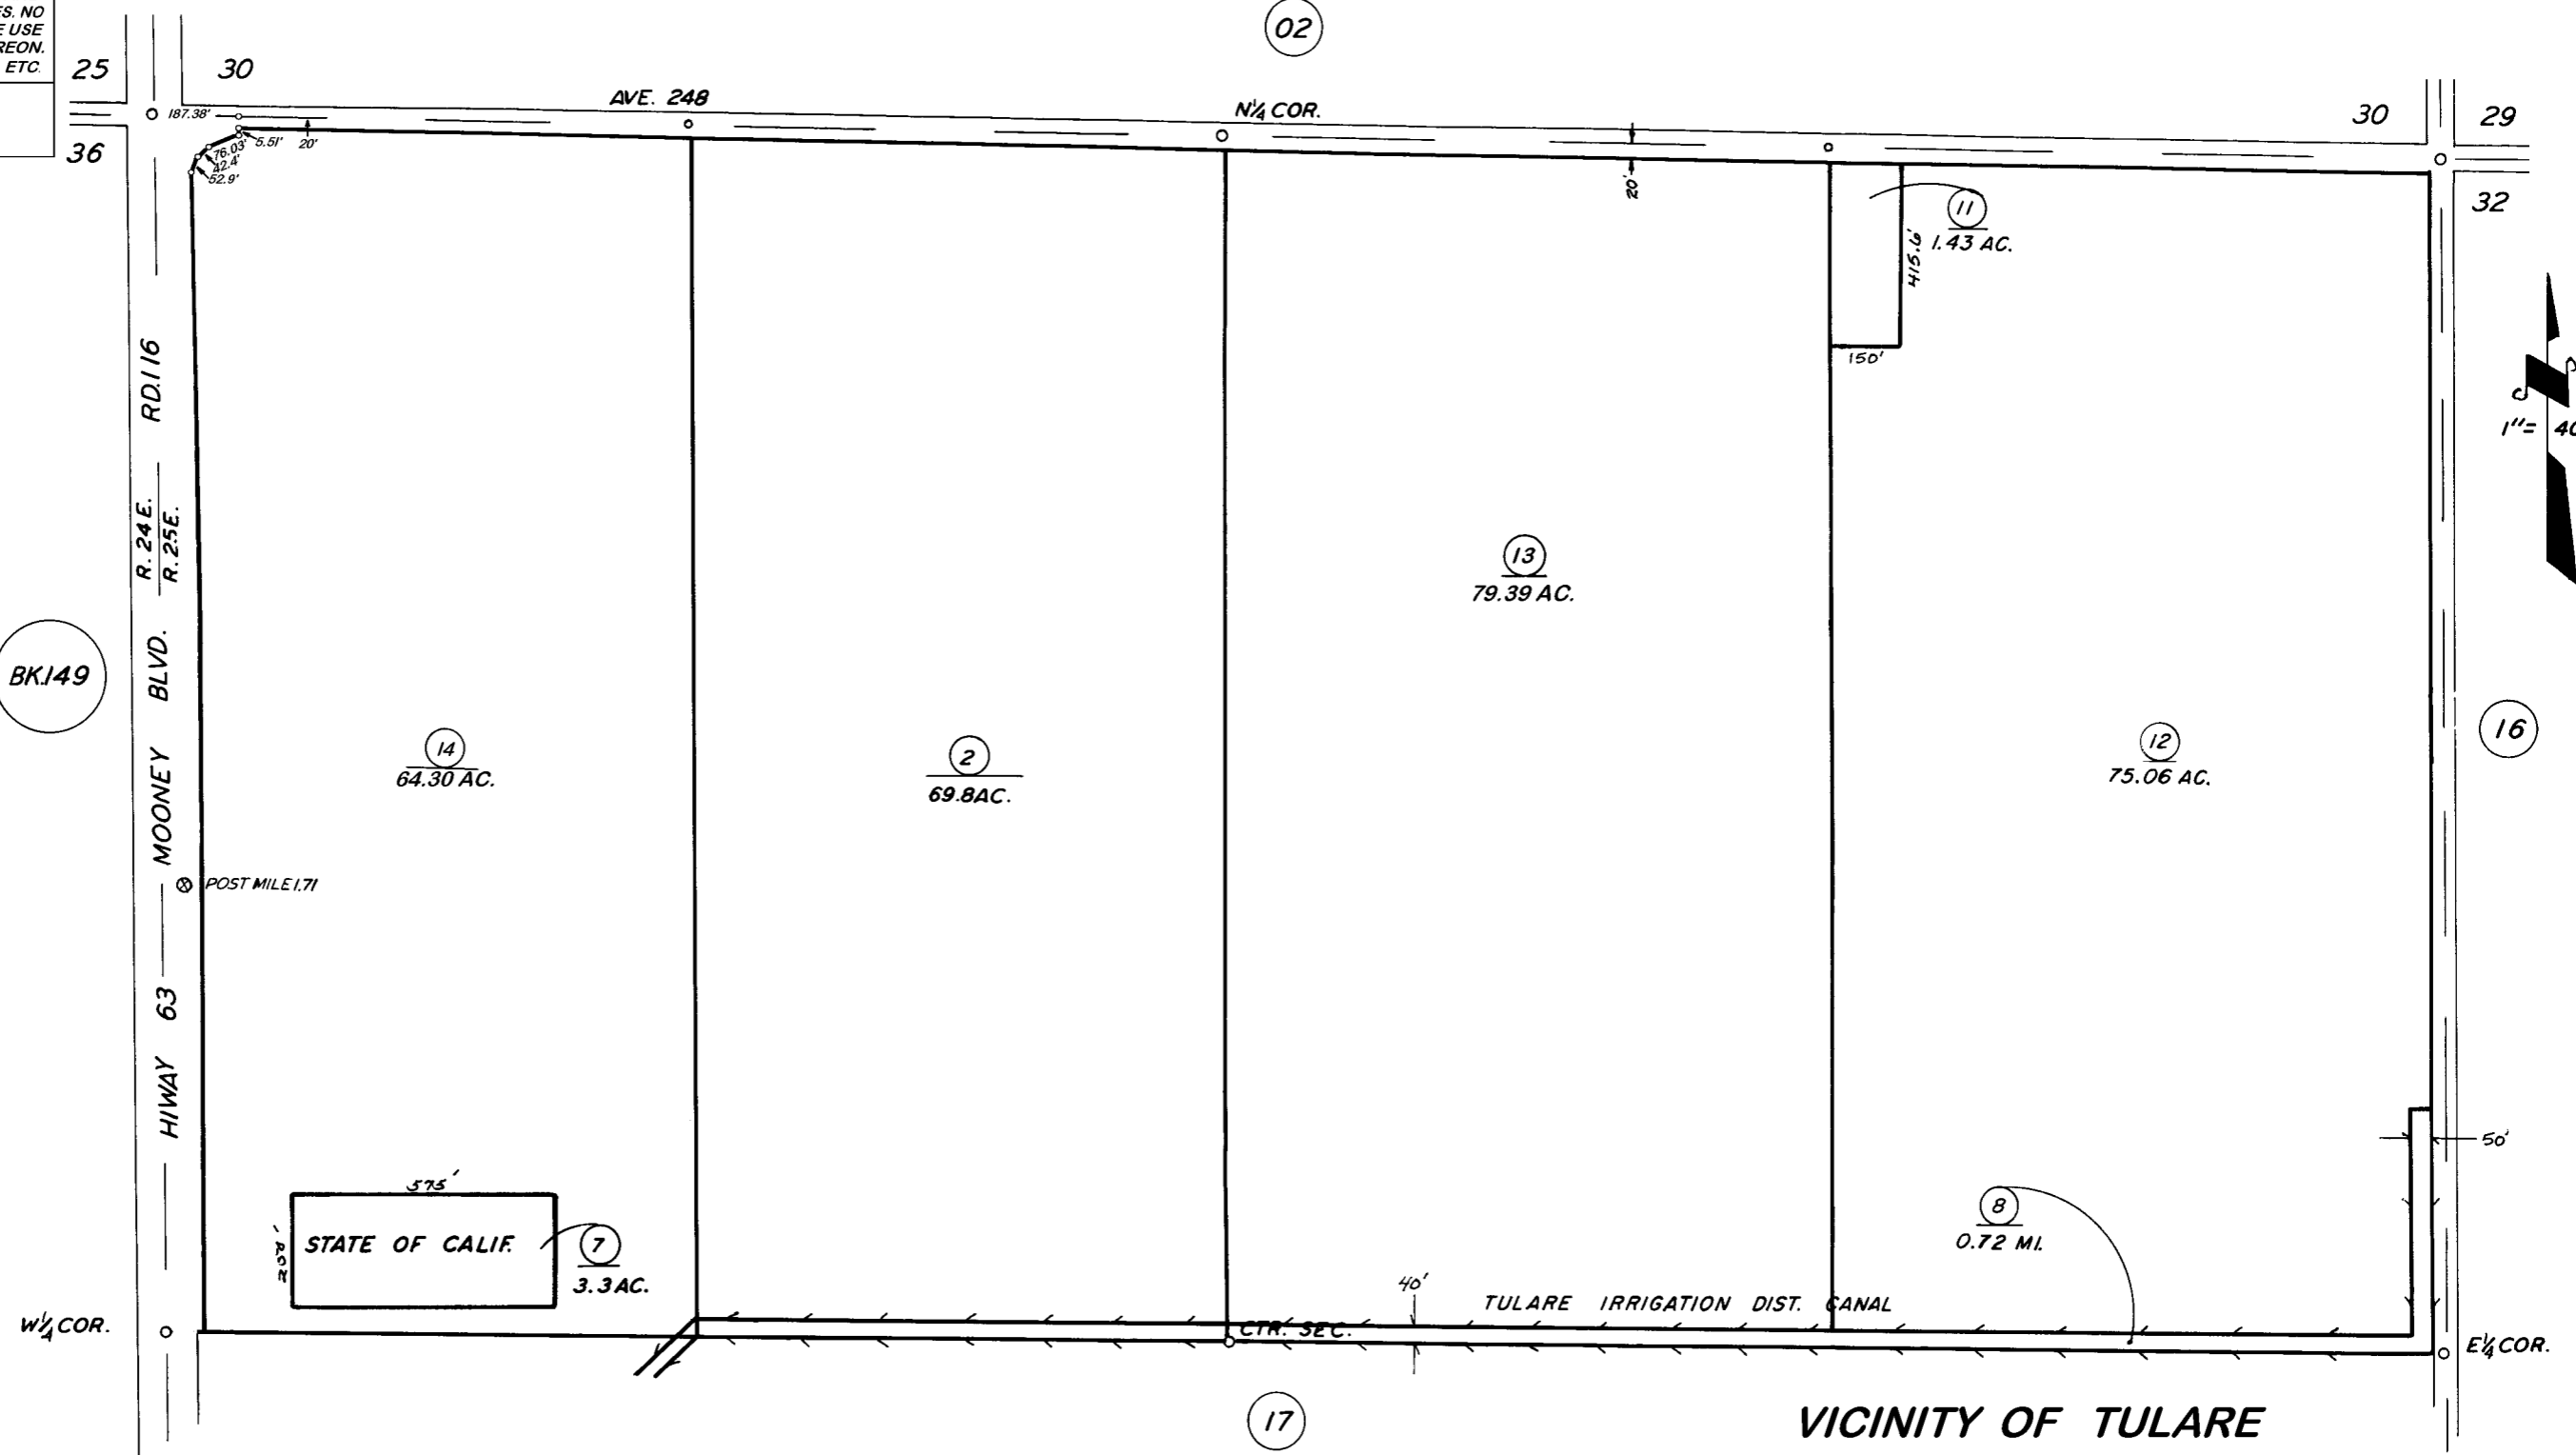

N½ SEC. 31, T.19S., R. 25E., M.D.B. & M.

TAX CODE AREA 150-18  
149-003

**DISCLAIMER**

THIS MAP WAS PREPARED FOR LOCAL PROPERTY ASSESSMENT PURPOSES ONLY. THE PARCELS SHOWN HEREON MAY NOT COMPLY WITH STATE AND LOCAL SUBDIVISION ORDINANCES. NO LIABILITY IS ASSUMED FOR THE USE OF THE INFORMATION HEREON. R & T CODE SEC. 327, 408.3, ETC.

REVISED: 2/21/2018  
REASON: 2001-0098051  
CAD TECH: NFL

VICINITY OF TULARE  
ASSESSOR'S MAPS BK. 150, PG. 18.  
COUNTY OF TULARE, CALIF.

NOTE — ASSESSOR'S BLOCK NUMBERS SHOWN IN ELLIPSES  
ASSESSOR'S PARCEL NUMBERS SHOWN IN CIRCLES