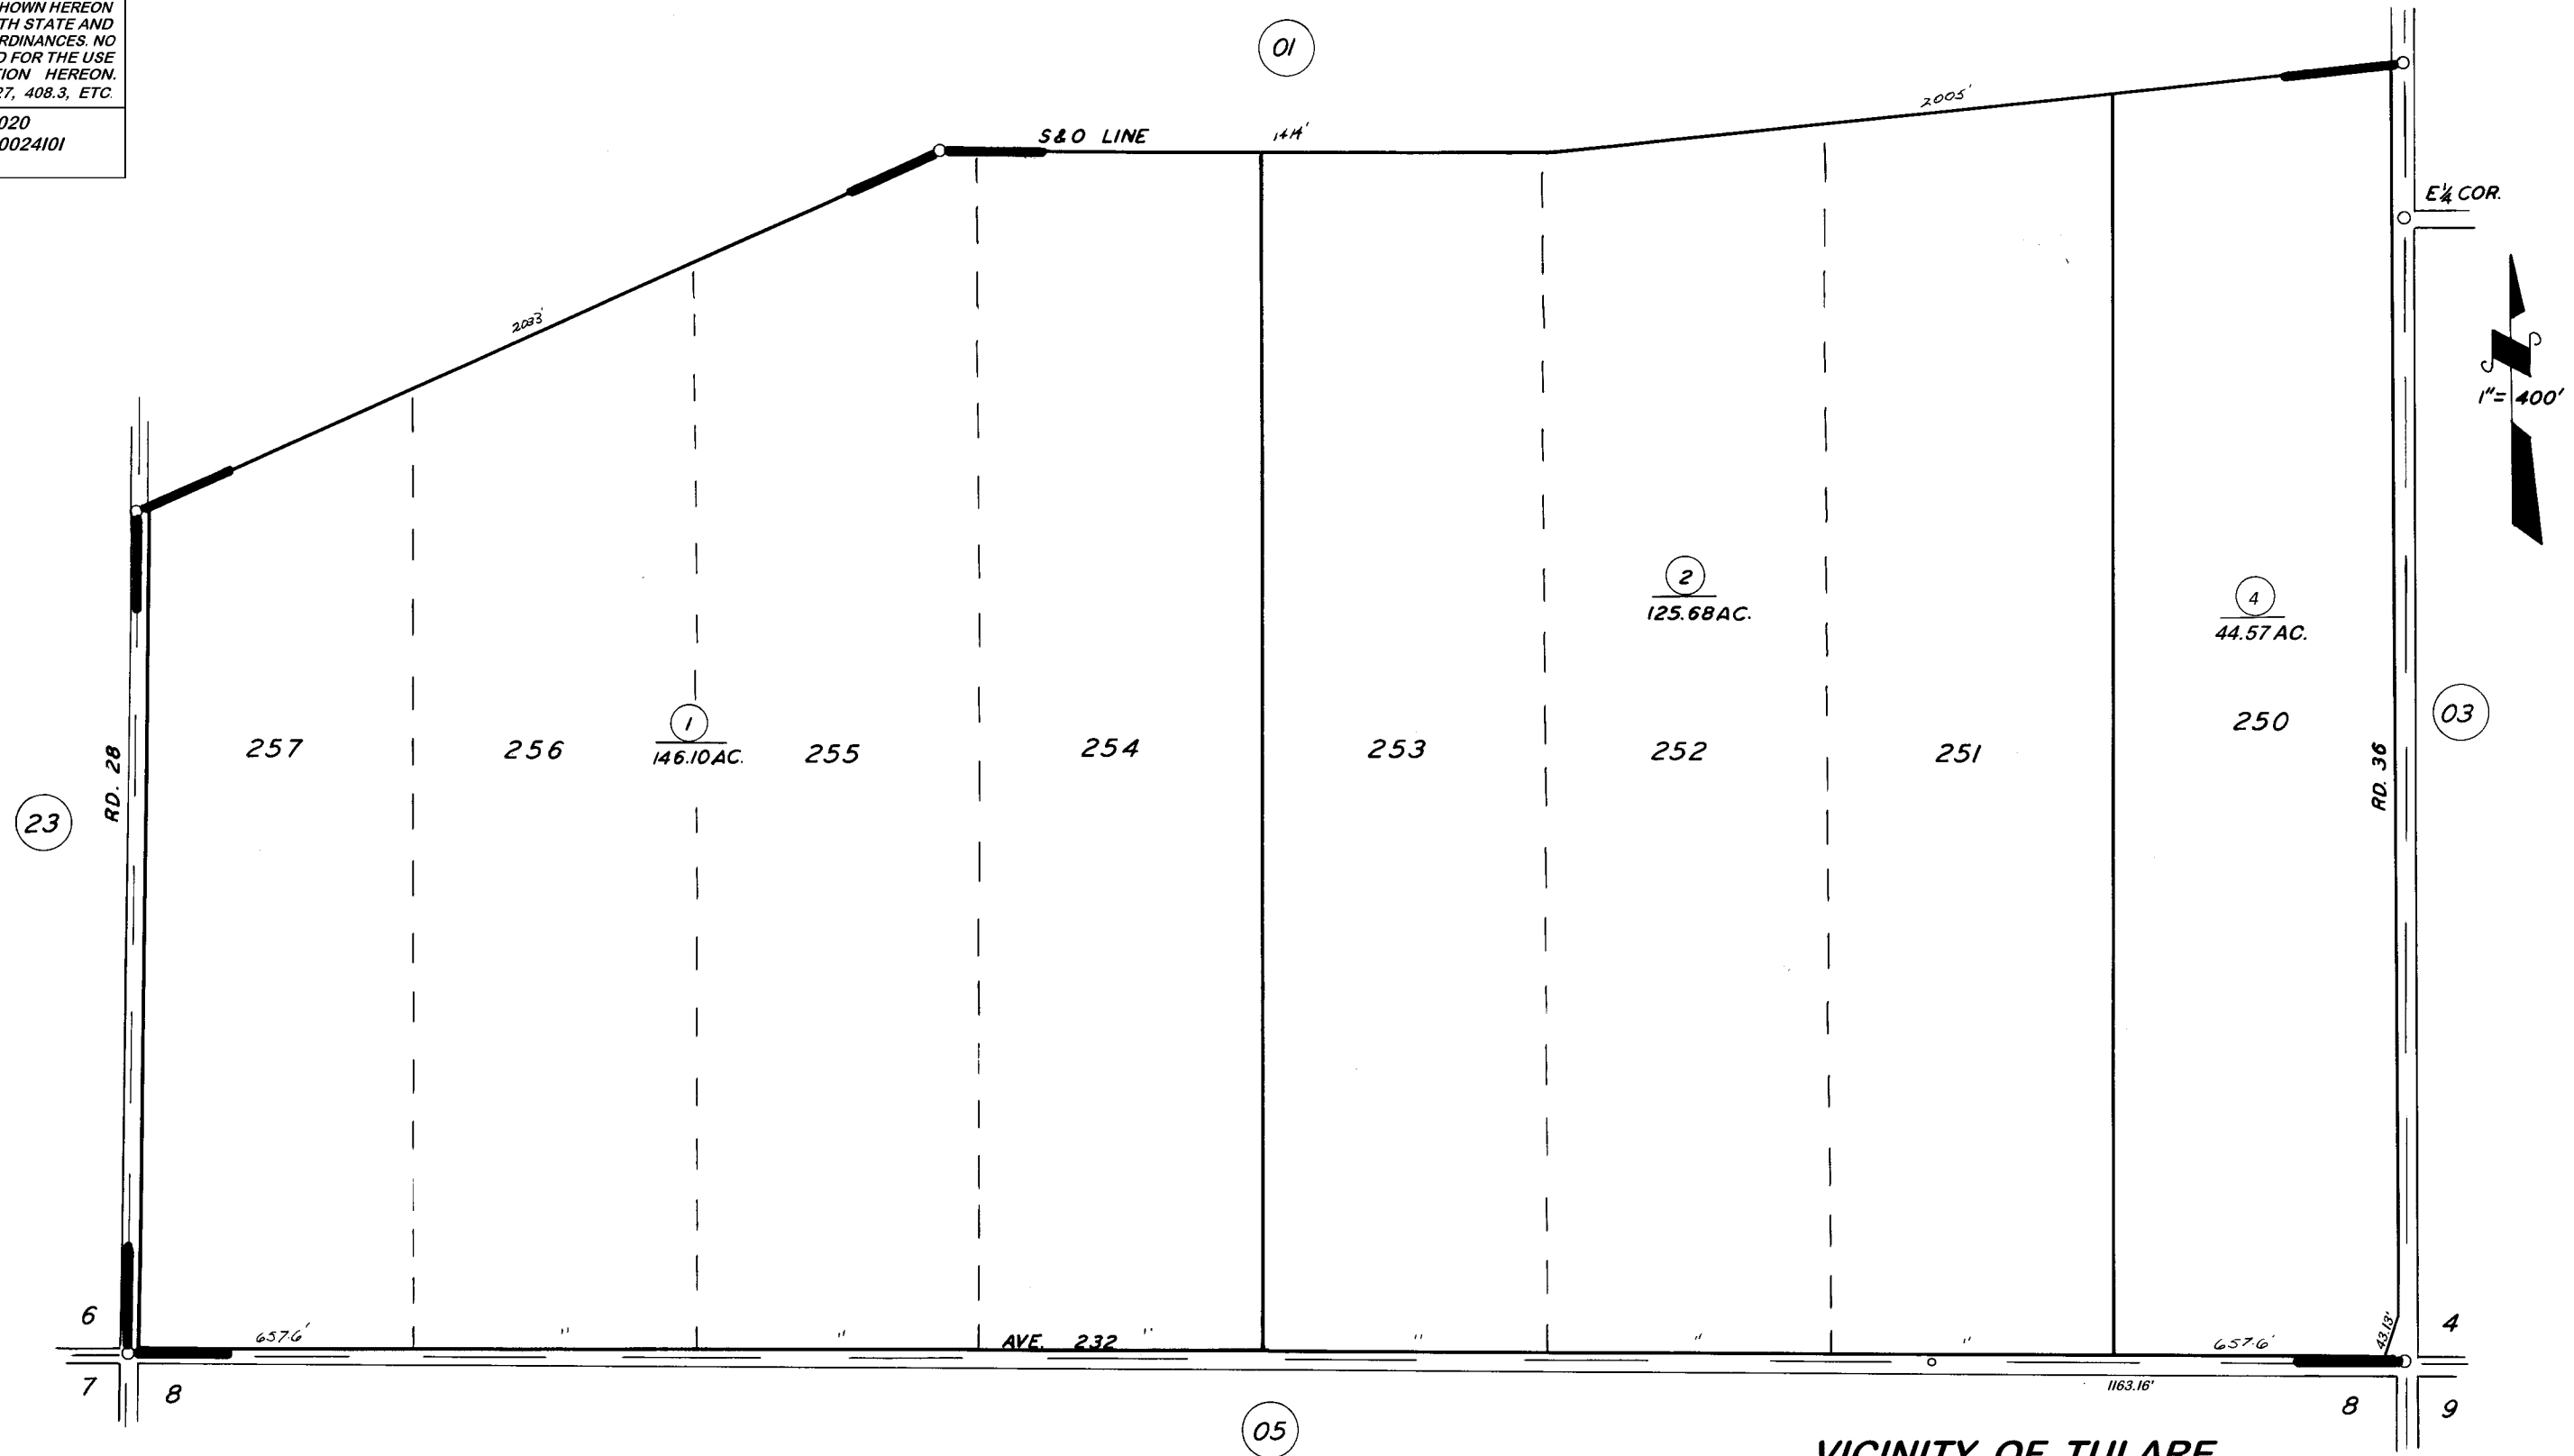

VICINITY OF TULARE  
POR. CALIF. FARMLAND TRACT, R.M. 7-49 ASSESSOR'S MAPS BK. 155, PG. 04.  
COUNTY OF TULARE, CALIF.

NOTE — ASSESSOR'S BLOCK NUMBERS SHOWN IN ELLIPSES  
ASSESSOR'S PARCEL NUMBERS SHOWN IN CIRCLES