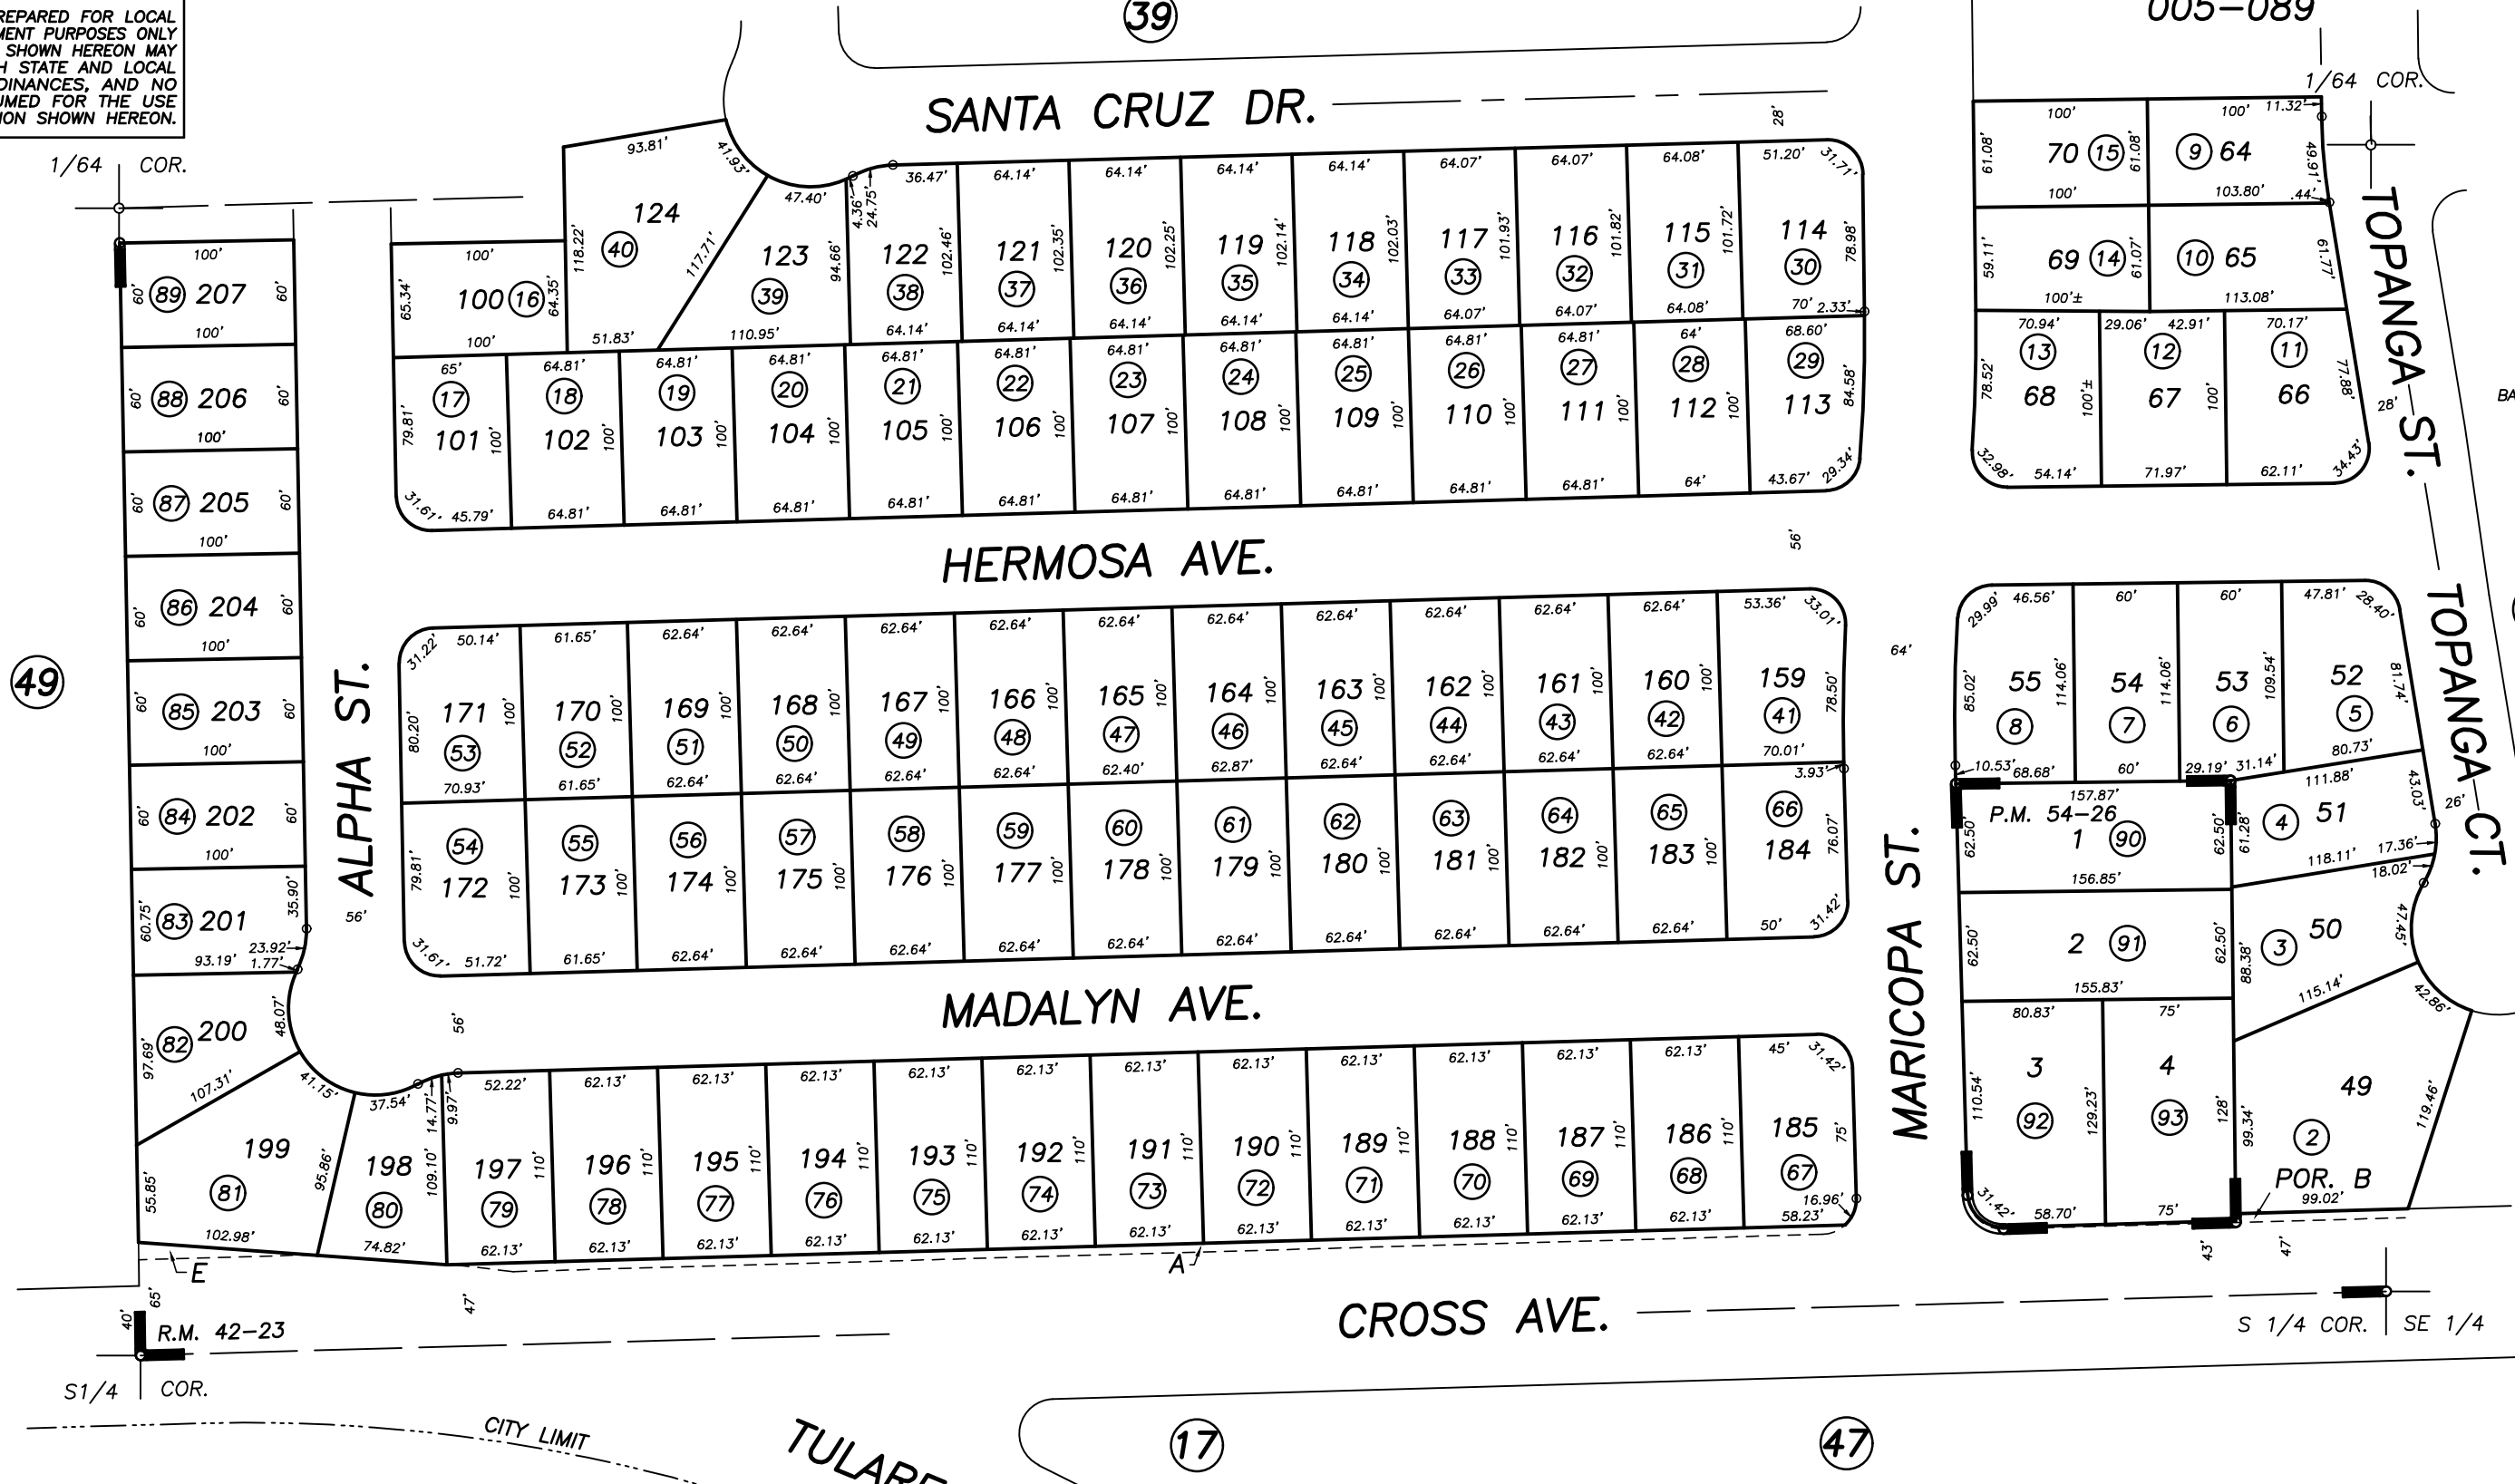

S1/2 OF SW1/4 OF SE1/4 SEC.4, T.20S., R.24E., M.D.B.&M.

Tax Area Codes 168-40

005-089

DISCLAIMER  
THIS MAP WAS PREPARED FOR LOCAL PROPERTY ASSESSMENT PURPOSES ONLY AND THE PARCELS SHOWN HEREON MAY NOT COMPLY WITH STATE AND LOCAL SUBDIVISION ORDINANCES, AND NO LIABILITY IS ASSUMED FOR THE USE OF THE INFORMATION SHOWN HEREON.

BASIS OF BEARINGS:  
R.M. 42-23

POR. VALLEY ESTATES, R.M. 42-23  
PARCEL MAP NO. 5319, P.M. 54-26

CITY OF TULARE  
ASSESSOR'S MAPS BK. 168 , PG. 40  
COUNTY OF TULARE, CALIFORNIA, U.S.A.

NOTE: Assessor's Parcel Numbers Shown in Circles (1) (123)  
Assessor's Block Numbers Shown in Ellipses