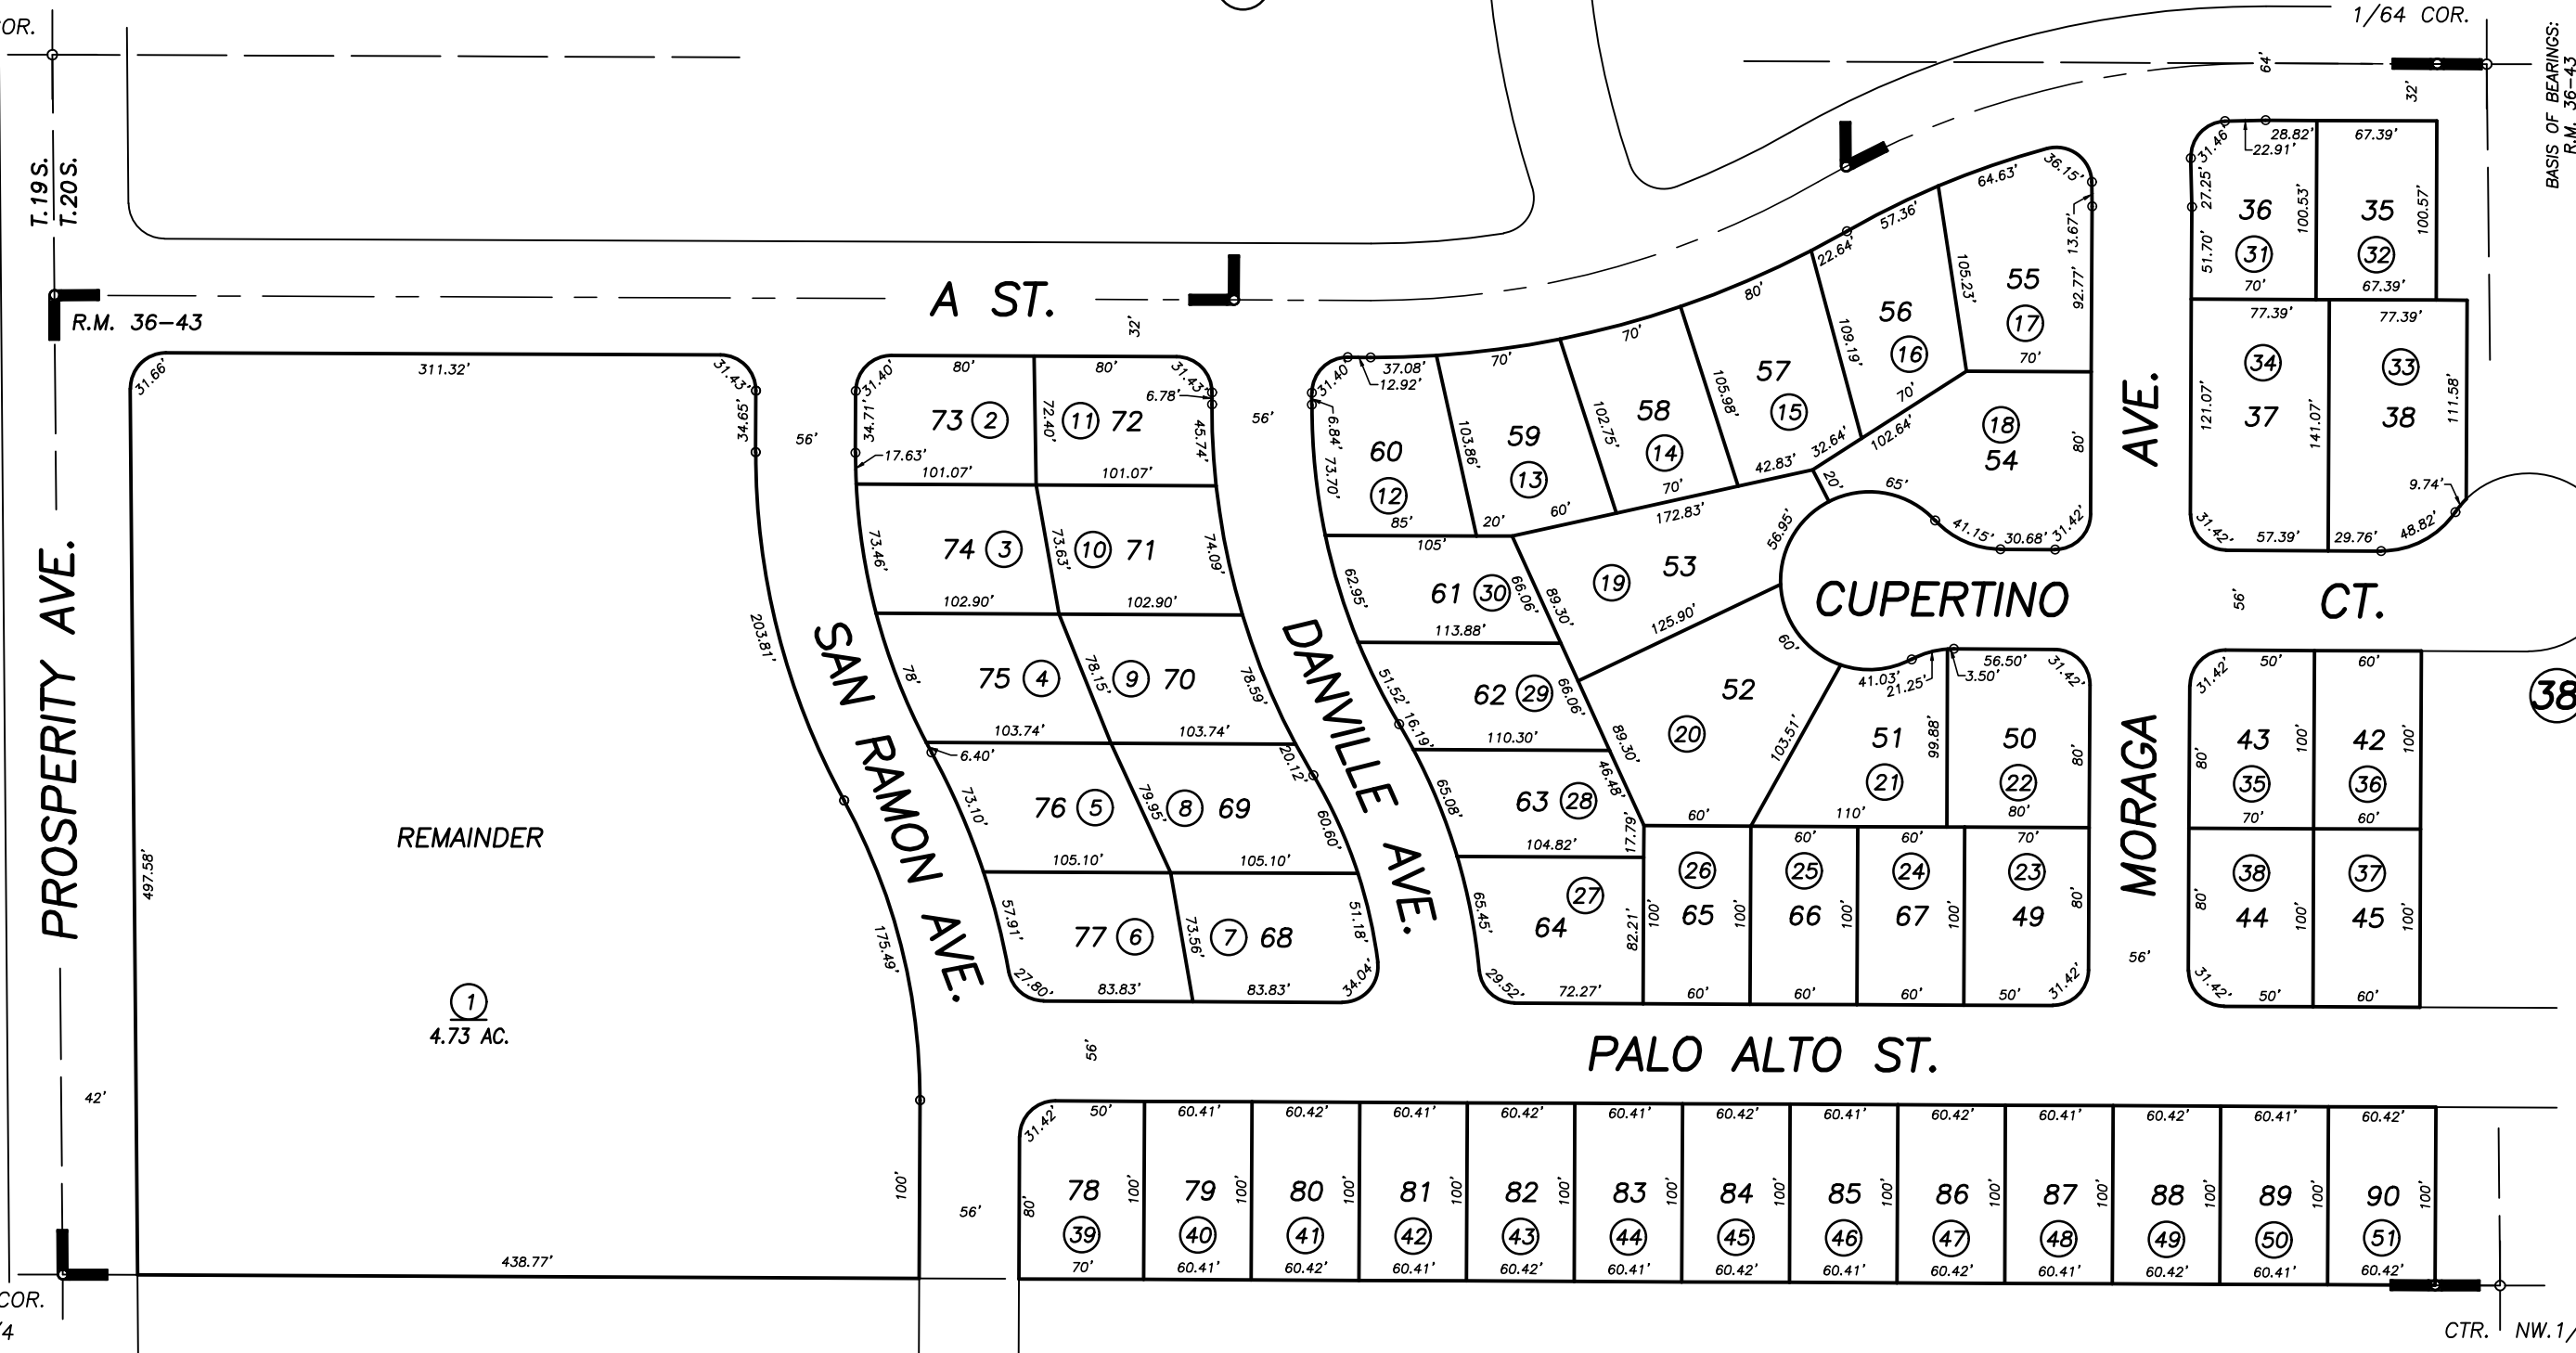

DISCLAIMER
THIS MAP WAS PREPARED FOR LOCAL PROPERTY ASSESSMENT PURPOSES ONLY AND THE PARCELS SHOWN HEREON MAY NOT COMPLY WITH STATE AND LOCAL SUBDIVISION ORDINANCES, AND NO LIABILITY IS ASSUMED FOR THE USE OF THE INFORMATION SHOWN HEREON.

Bk. 164

POR. MEADOWLARK SUBDIVISION, R.M. 36-43

CITY OF TULARE
ASSESSOR'S MAPS BK. 169 , PG. 37
COUNTY OF TULARE, CALIFORNIA, U.S.A.