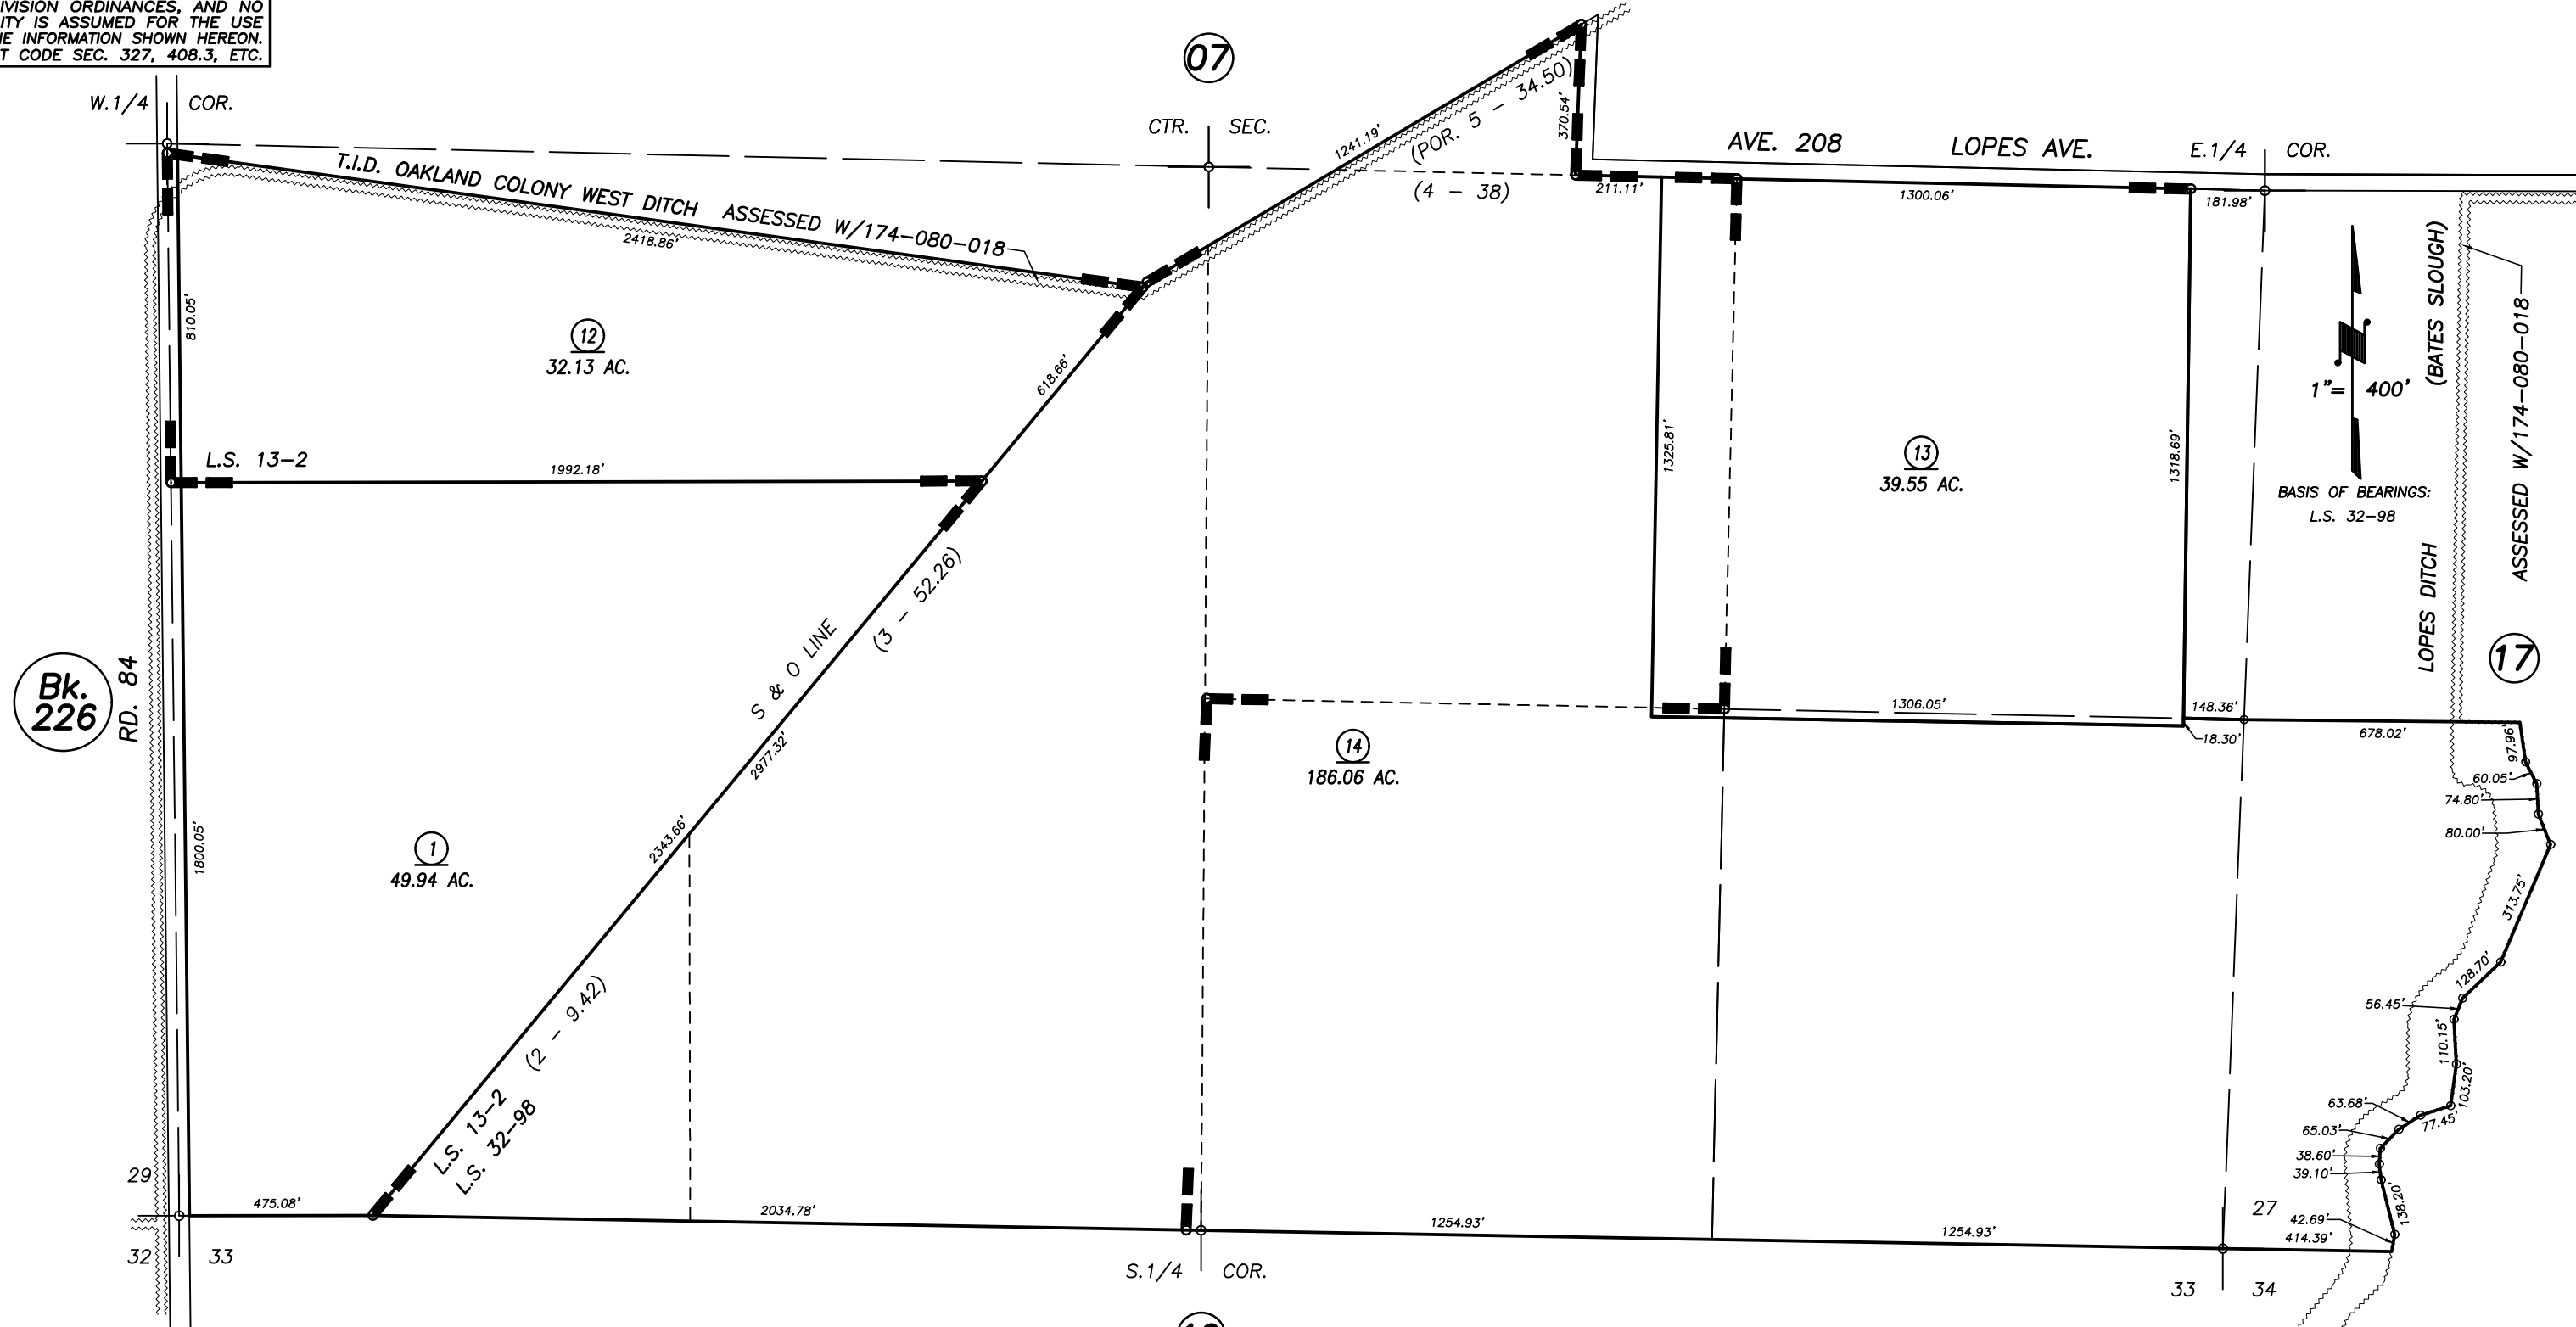

**DISCLAIMER**  
THIS MAP WAS PREPARED FOR LOCAL PROPERTY ASSESSMENT PURPOSES ONLY AND THE PARCELS SHOWN HEREON MAY NOT COMPLY WITH STATE AND LOCAL SUBDIVISION ORDINANCES, AND NO LIABILITY IS ASSUMED FOR THE USE OF THE INFORMATION SHOWN HEREON. R & T CODE SEC. 327, 408.3, ETC.

Bk. 226

POR. RECORD OF SURVEY, L.S. 13-1  
POR. RECORD OF SURVEY, L.S. 32-98

VICINITY OF TULARE  
ASSESSOR'S MAPS BK. 174 , PG. 18  
COUNTY OF TULARE, CALIFORNIA, U.S.A.

NOTE: Assessor's Parcel Numbers Shown in Circles  
Assessor's Block Numbers Shown in Ellipses