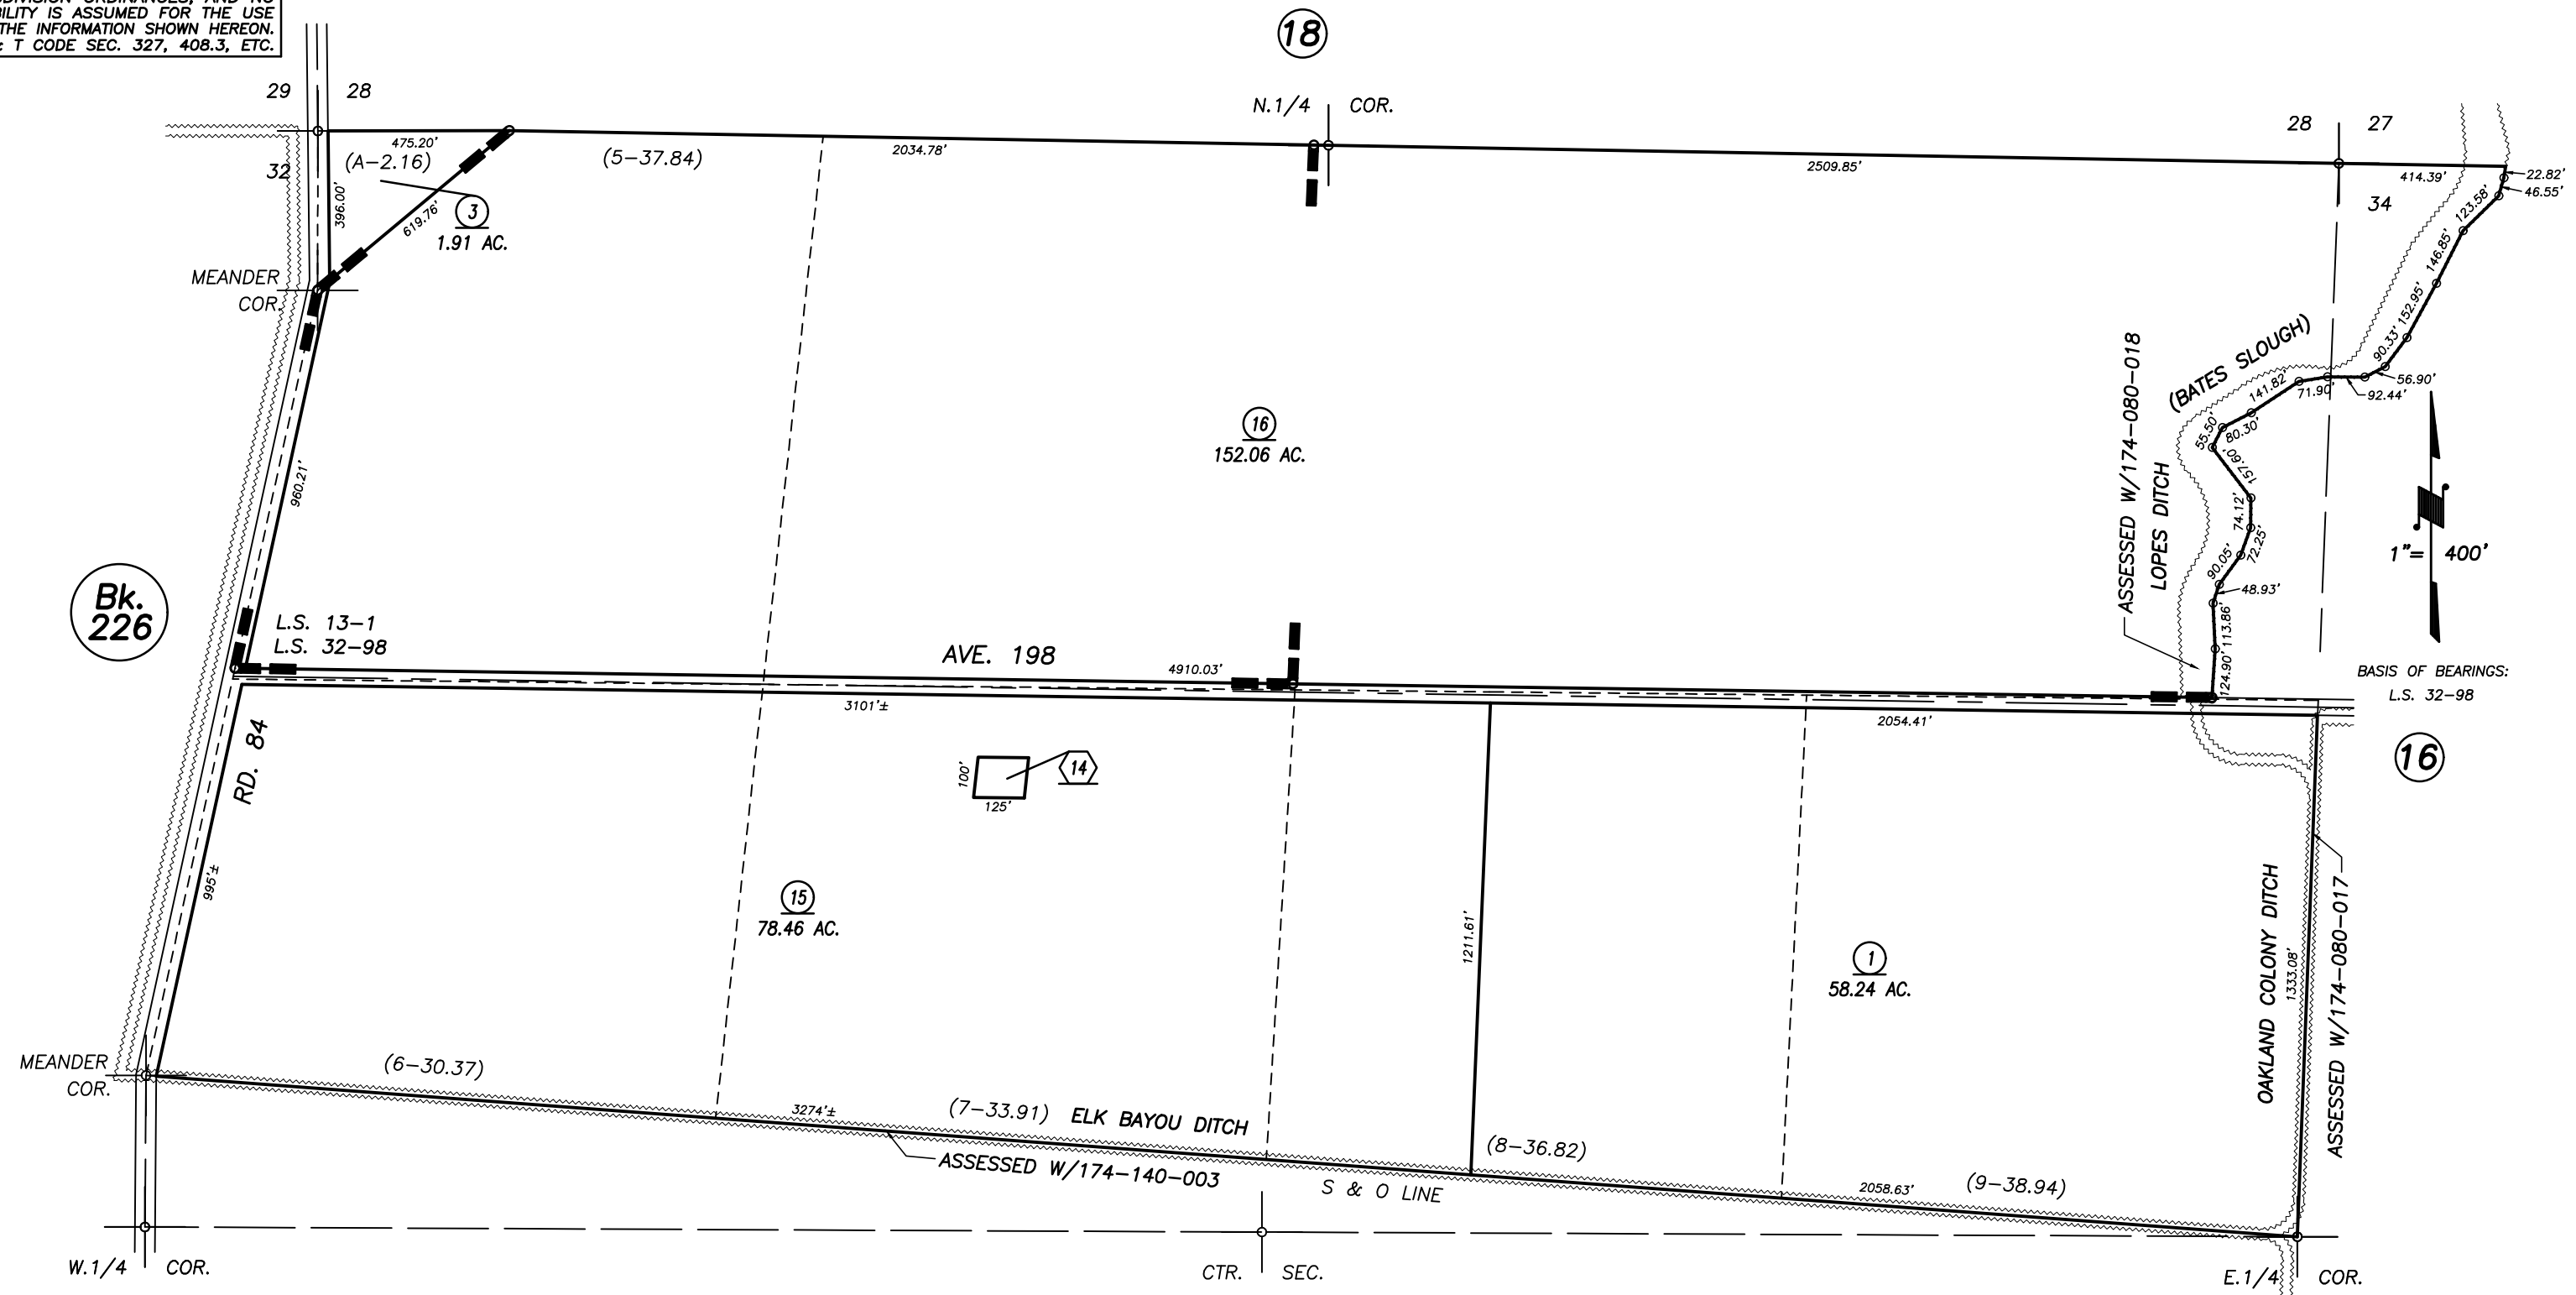

DISCLAIMER
 THIS MAP WAS PREPARED FOR LOCAL PROPERTY ASSESSMENT PURPOSES ONLY AND THE PARCELS SHOWN HEREON MAY NOT COMPLY WITH STATE AND LOCAL SUBDIVISION ORDINANCES, AND NO LIABILITY IS ASSUMED FOR THE USE OF THE INFORMATION SHOWN HEREON. R & T CODE SEC. 327, 408.3, ETC.

Bk. 226

POR. RECORD OF SURVEY, L.S. 13-1
 POR. RECORD OF SURVEY, L.S. 32-98
 POR. RECORD OF SURVEY, L.S. 1-40 (SEC.33 ETC.)

VICINITY OF PORTERVILLE
 ASSESSOR'S MAPS BK. 174 , PG. 19
 COUNTY OF TULARE, CALIFORNIA, U.S.A.

NOTE: Assessor's Parcel Numbers Shown in Circles (1) (123)
 Assessor's Block Numbers Shown in Elipses

2015-0015262	07/23/2015	ARP
REVISION	DATE	TECH