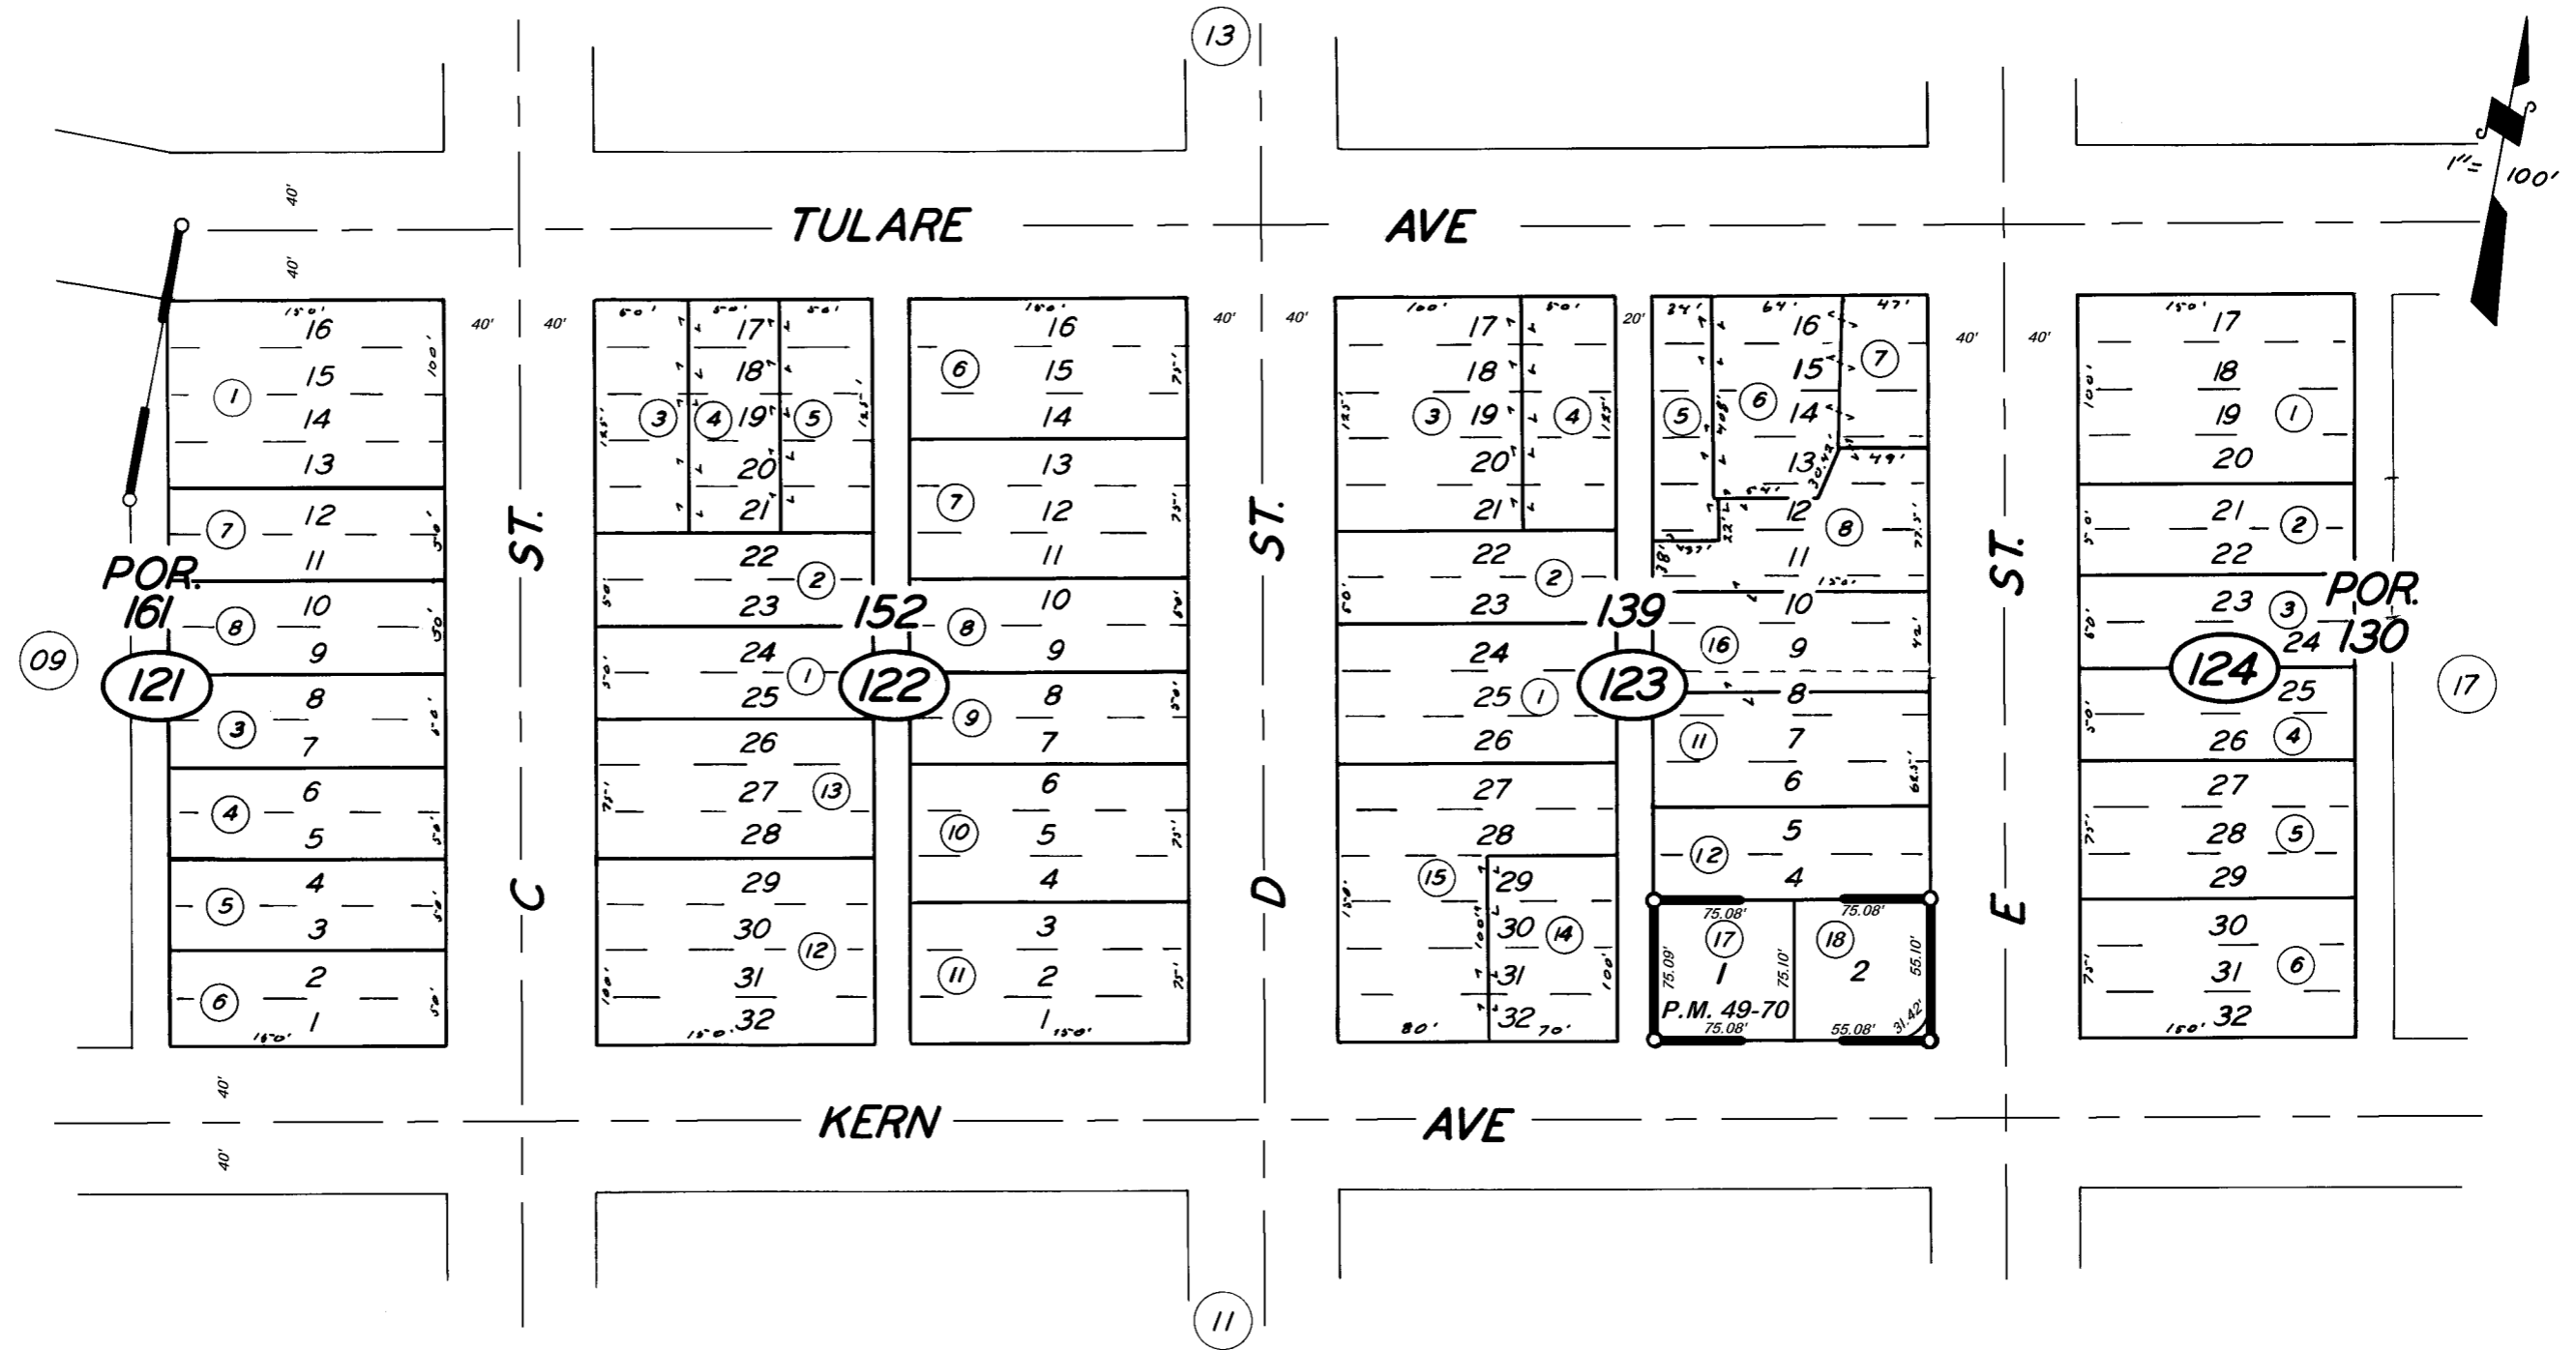

DISCLAIMER
THIS MAP WAS PREPARED FOR LOCAL PROPERTY ASSESSMENT PURPOSES ONLY. THE PARCELS SHOWN HEREON MAY NOT COMPLY WITH STATE AND LOCAL SUBDIVISION ORDINANCES. NO LIABILITY IS ASSUMED FOR THE USE OF THE INFORMATION HEREON.

REVISED: 02/01/2013
REASON: 2007-0097851
CAD TECH: RLW

CITY OF TULARE
POR. ORIG. TOWNSITE, BLKS. 139, 152, & POR. BLKS. 130, 161 - **ASSESSOR'S MAPS BK. 175, PG. 12**
R.M. 1-18 & 19 **COUNTY OF TULARE, CALIF.**
PARCEL MAP NO. 4865, P.M. 49-70
NOTE — ASSESSOR'S BLOCK NUMBERS SHOWN IN ELLIPSES
ASSESSOR'S PARCEL NUMBERS SHOWN IN CIRCLES