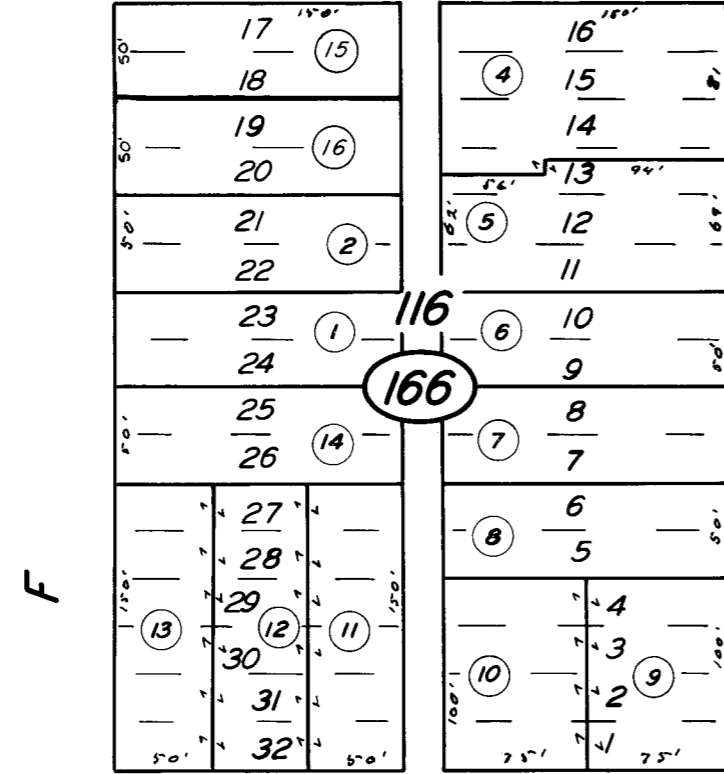

ST.

ST.

ST.

ST.

KING AVE

13

BK. 176

F

G

H

I

TULARE AVE

17

CITY OF TULARE

POR. ORIG. TOWNSITE, BLKS. 94, 109, 116, & POR. BLKS. - 93, 110, & 115 R.M. 1-18 & 19

ASSESSOR'S MAPS BK. 175, PG. 16 COUNTY OF TULARE, CALIF.

NOTE - ASSESSOR'S BLOCK NUMBERS SHOWN IN ELLIPSES ASSESSOR'S PARCEL NUMBERS SHOWN IN CIRCLES