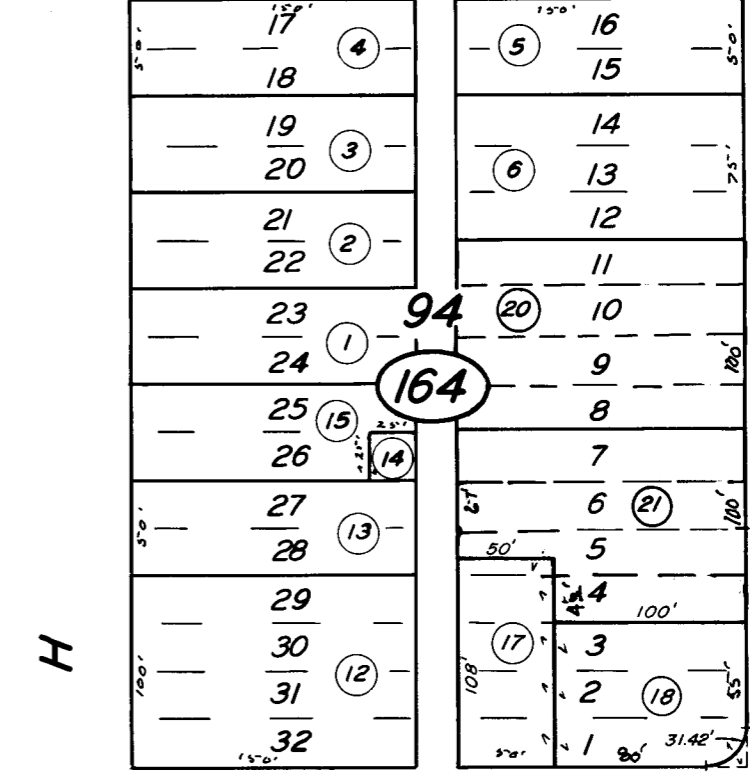

ST.

ST.

ST.

ST.

KING AVE

13

BK. 176

F

G

H

I

TULARE AVE

17

CITY OF TULARE

POR. ORIG. TOWNSITE, BLKS. 94, 109, 116, & POR. BLKS. - 93, 110, & 115 R.M. 1-18 & 19

ASSESSOR'S MAPS BK. 175, PG. 16 COUNTY OF TULARE, CALIF.

NOTE - ASSESSOR'S BLOCK NUMBERS SHOWN IN ELLIPSES ASSESSOR'S PARCEL NUMBERS SHOWN IN CIRCLES