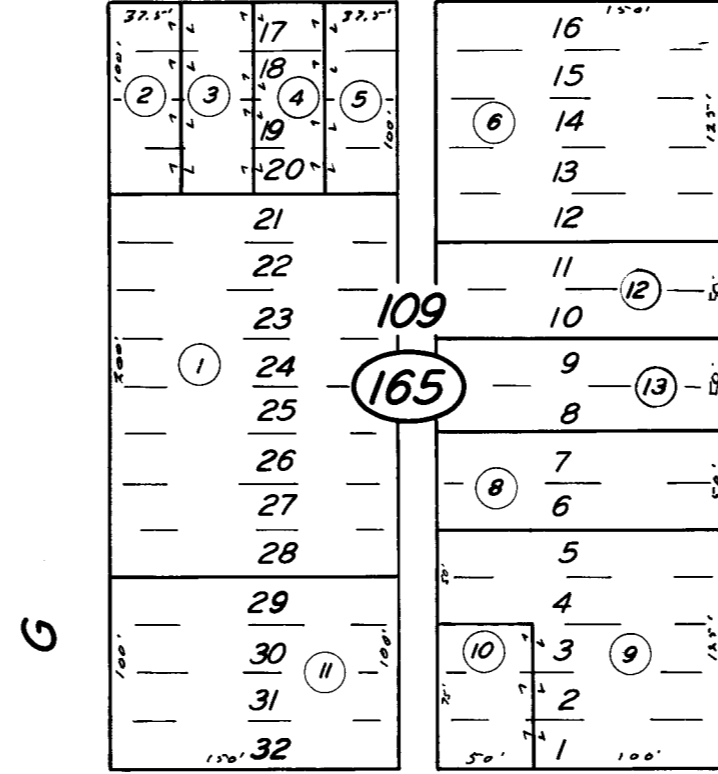

ST.

ST.

ST.

ST.

KING AVE

13

BK. 176

F

G

H

I

TULARE AVE

17

CITY OF TULARE

POR. ORIG. TOWNSITE, BLKS. 94, 109, 116, & POR. BLKS. - 93, 110, & 115 R.M. 1-18 & 19

ASSESSOR'S MAPS BK. 175, PG. 16 COUNTY OF TULARE, CALIF.

NOTE - ASSESSOR'S BLOCK NUMBERS SHOWN IN ELLIPSES ASSESSOR'S PARCEL NUMBERS SHOWN IN CIRCLES