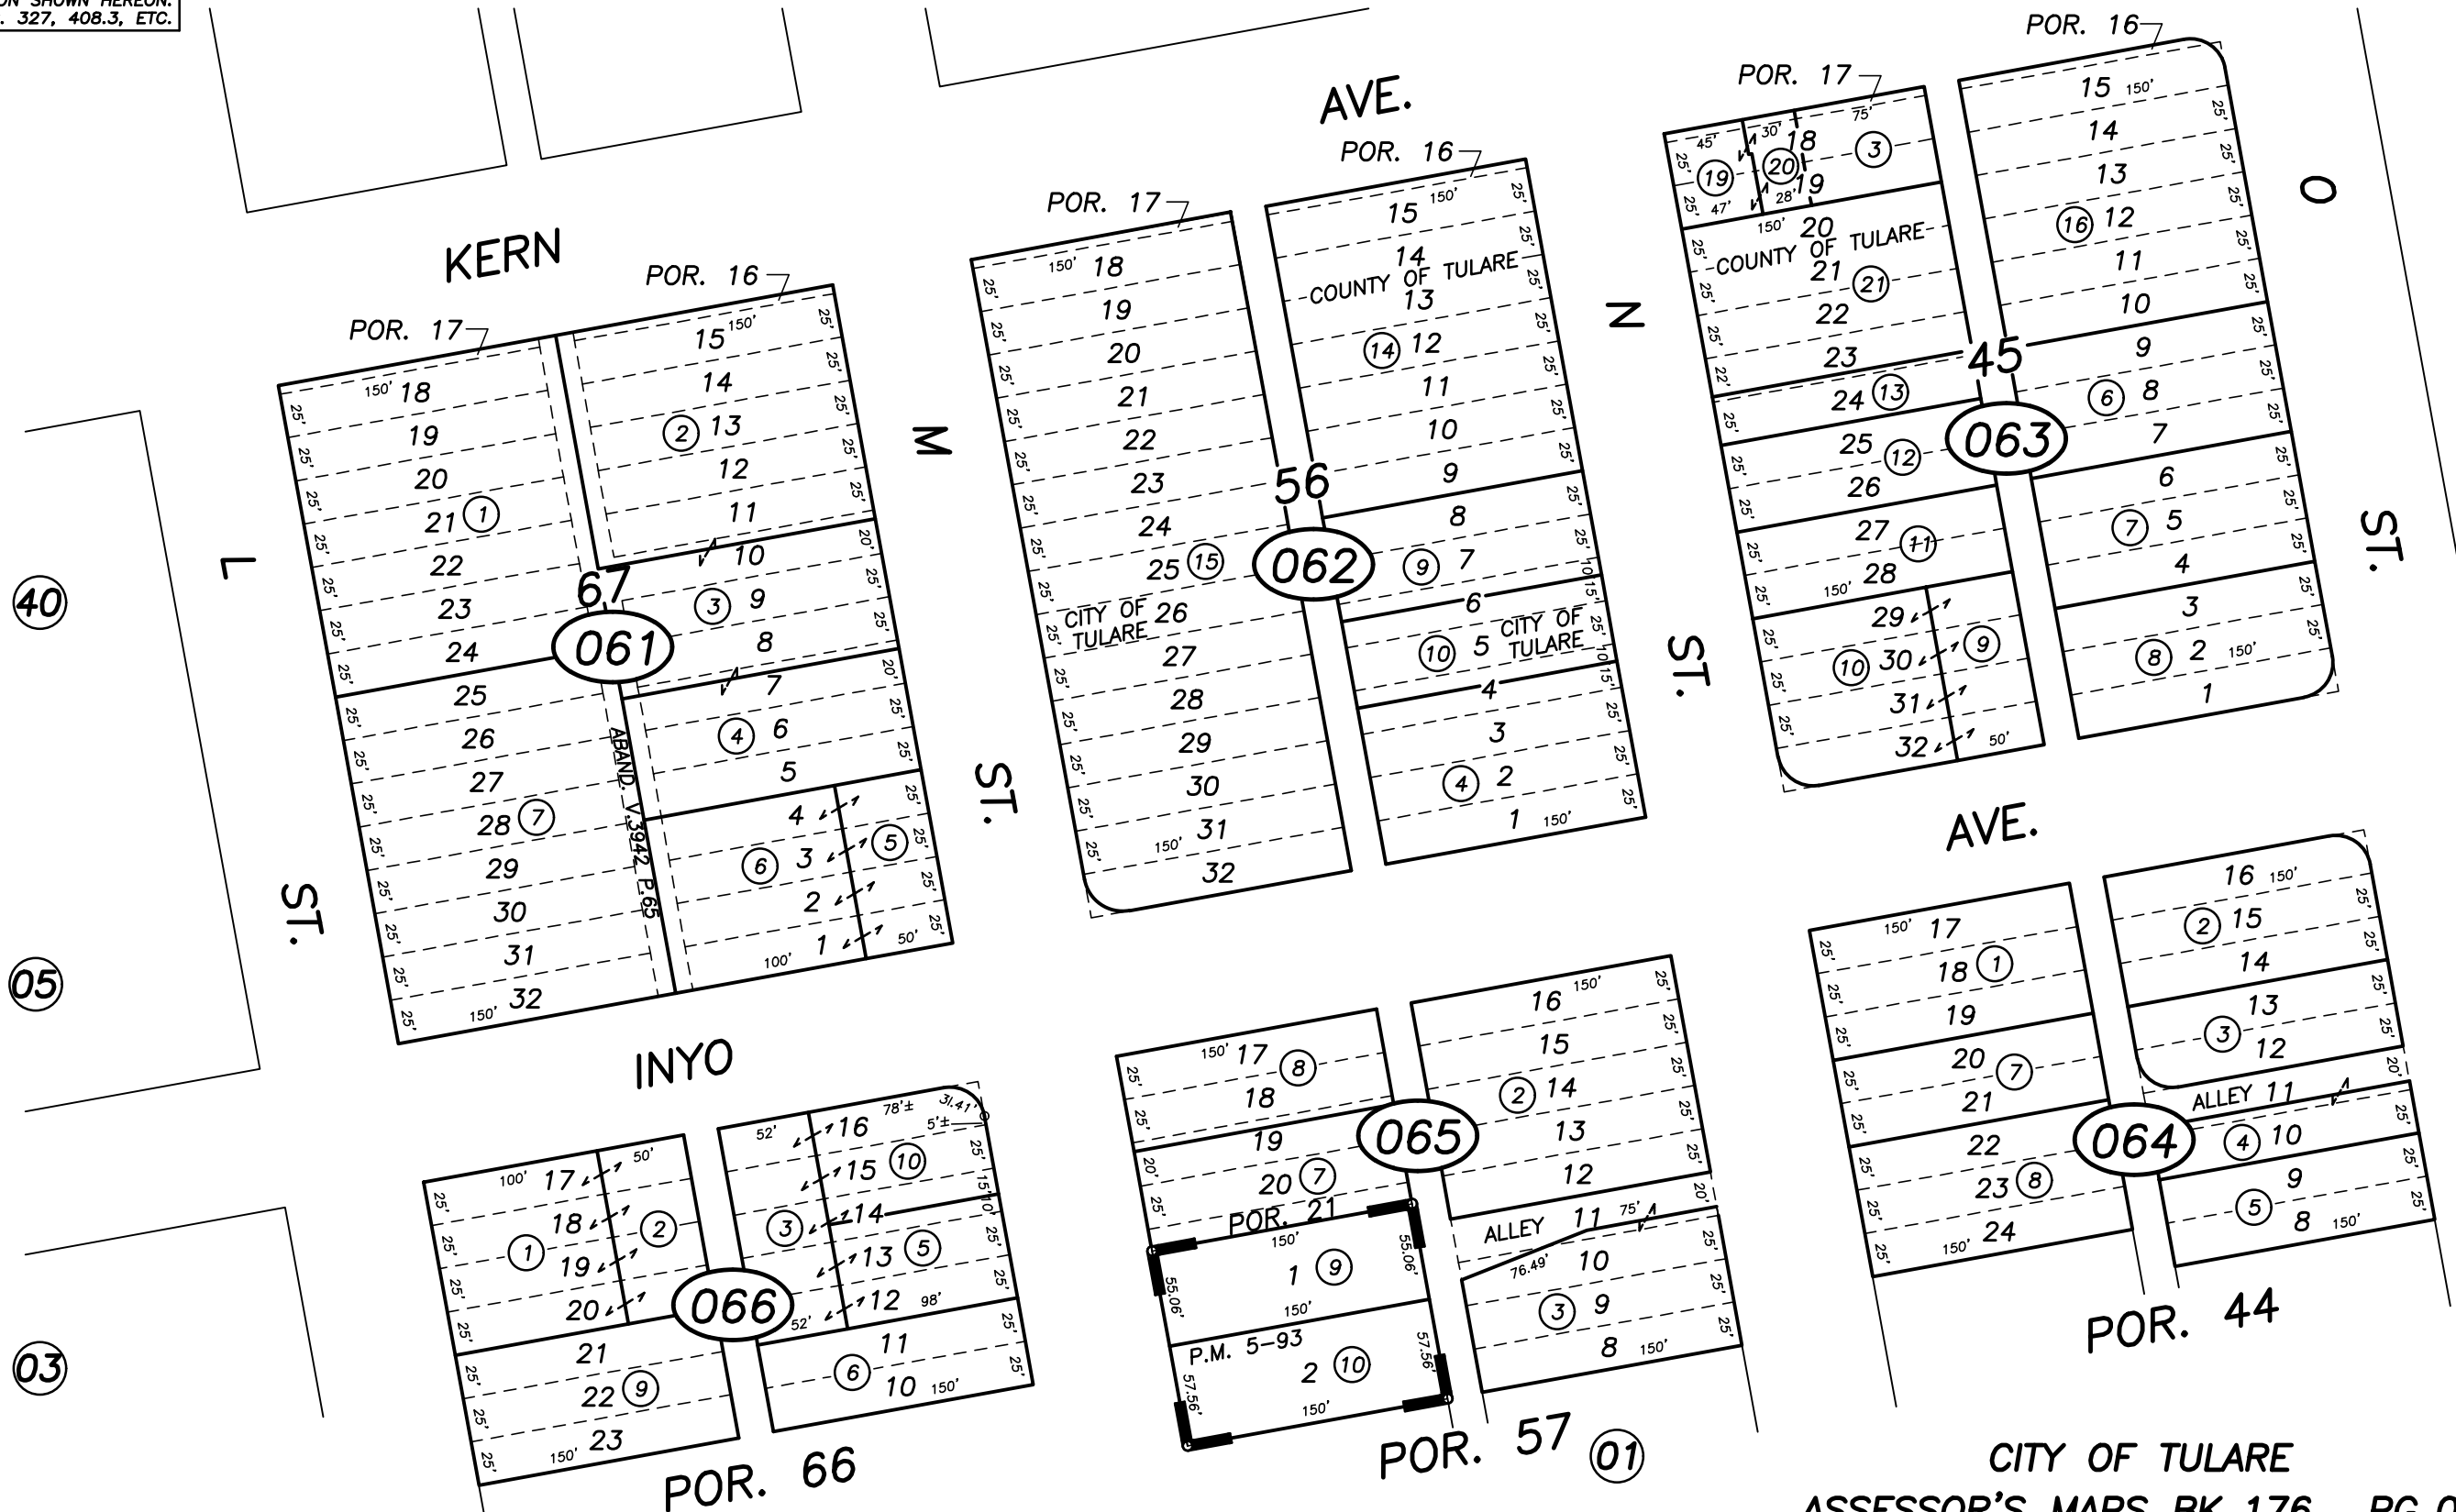

**DISCLAIMER**  
 THIS MAP WAS PREPARED FOR LOCAL PROPERTY ASSESSMENT PURPOSES ONLY AND THE PARCELS SHOWN HEREON MAY NOT COMPLY WITH STATE AND LOCAL SUBDIVISION ORDINANCES, AND NO LIABILITY IS ASSUMED FOR THE USE OF THE INFORMATION SHOWN HEREON. R & T CODE SEC. 327, 408.3, ETC.

N1/2 OF SE1/4 OF NW1/4 SEC.11, T.20S., R.24E., M.D.B.&M.

Tax Area Code 176-06

005-035  
 005-060

07

POR. ORIGINAL TOWNSITE, R.M. 1-18 & 19  
 PARCEL MAP 493, P.M. 5-93

CITY OF TULARE  
 ASSESSOR'S MAPS BK. 176 , PG.06  
 COUNTY OF TULARE, CALIFORNIA, U.S.A.

NOTE: Assessor's Parcel Numbers Shown in Circles 1 123  
 Assessor's Block Numbers Shown in Elipses

2005-0113671	05/08/2020	NFL
REVISION	DATE	TECH