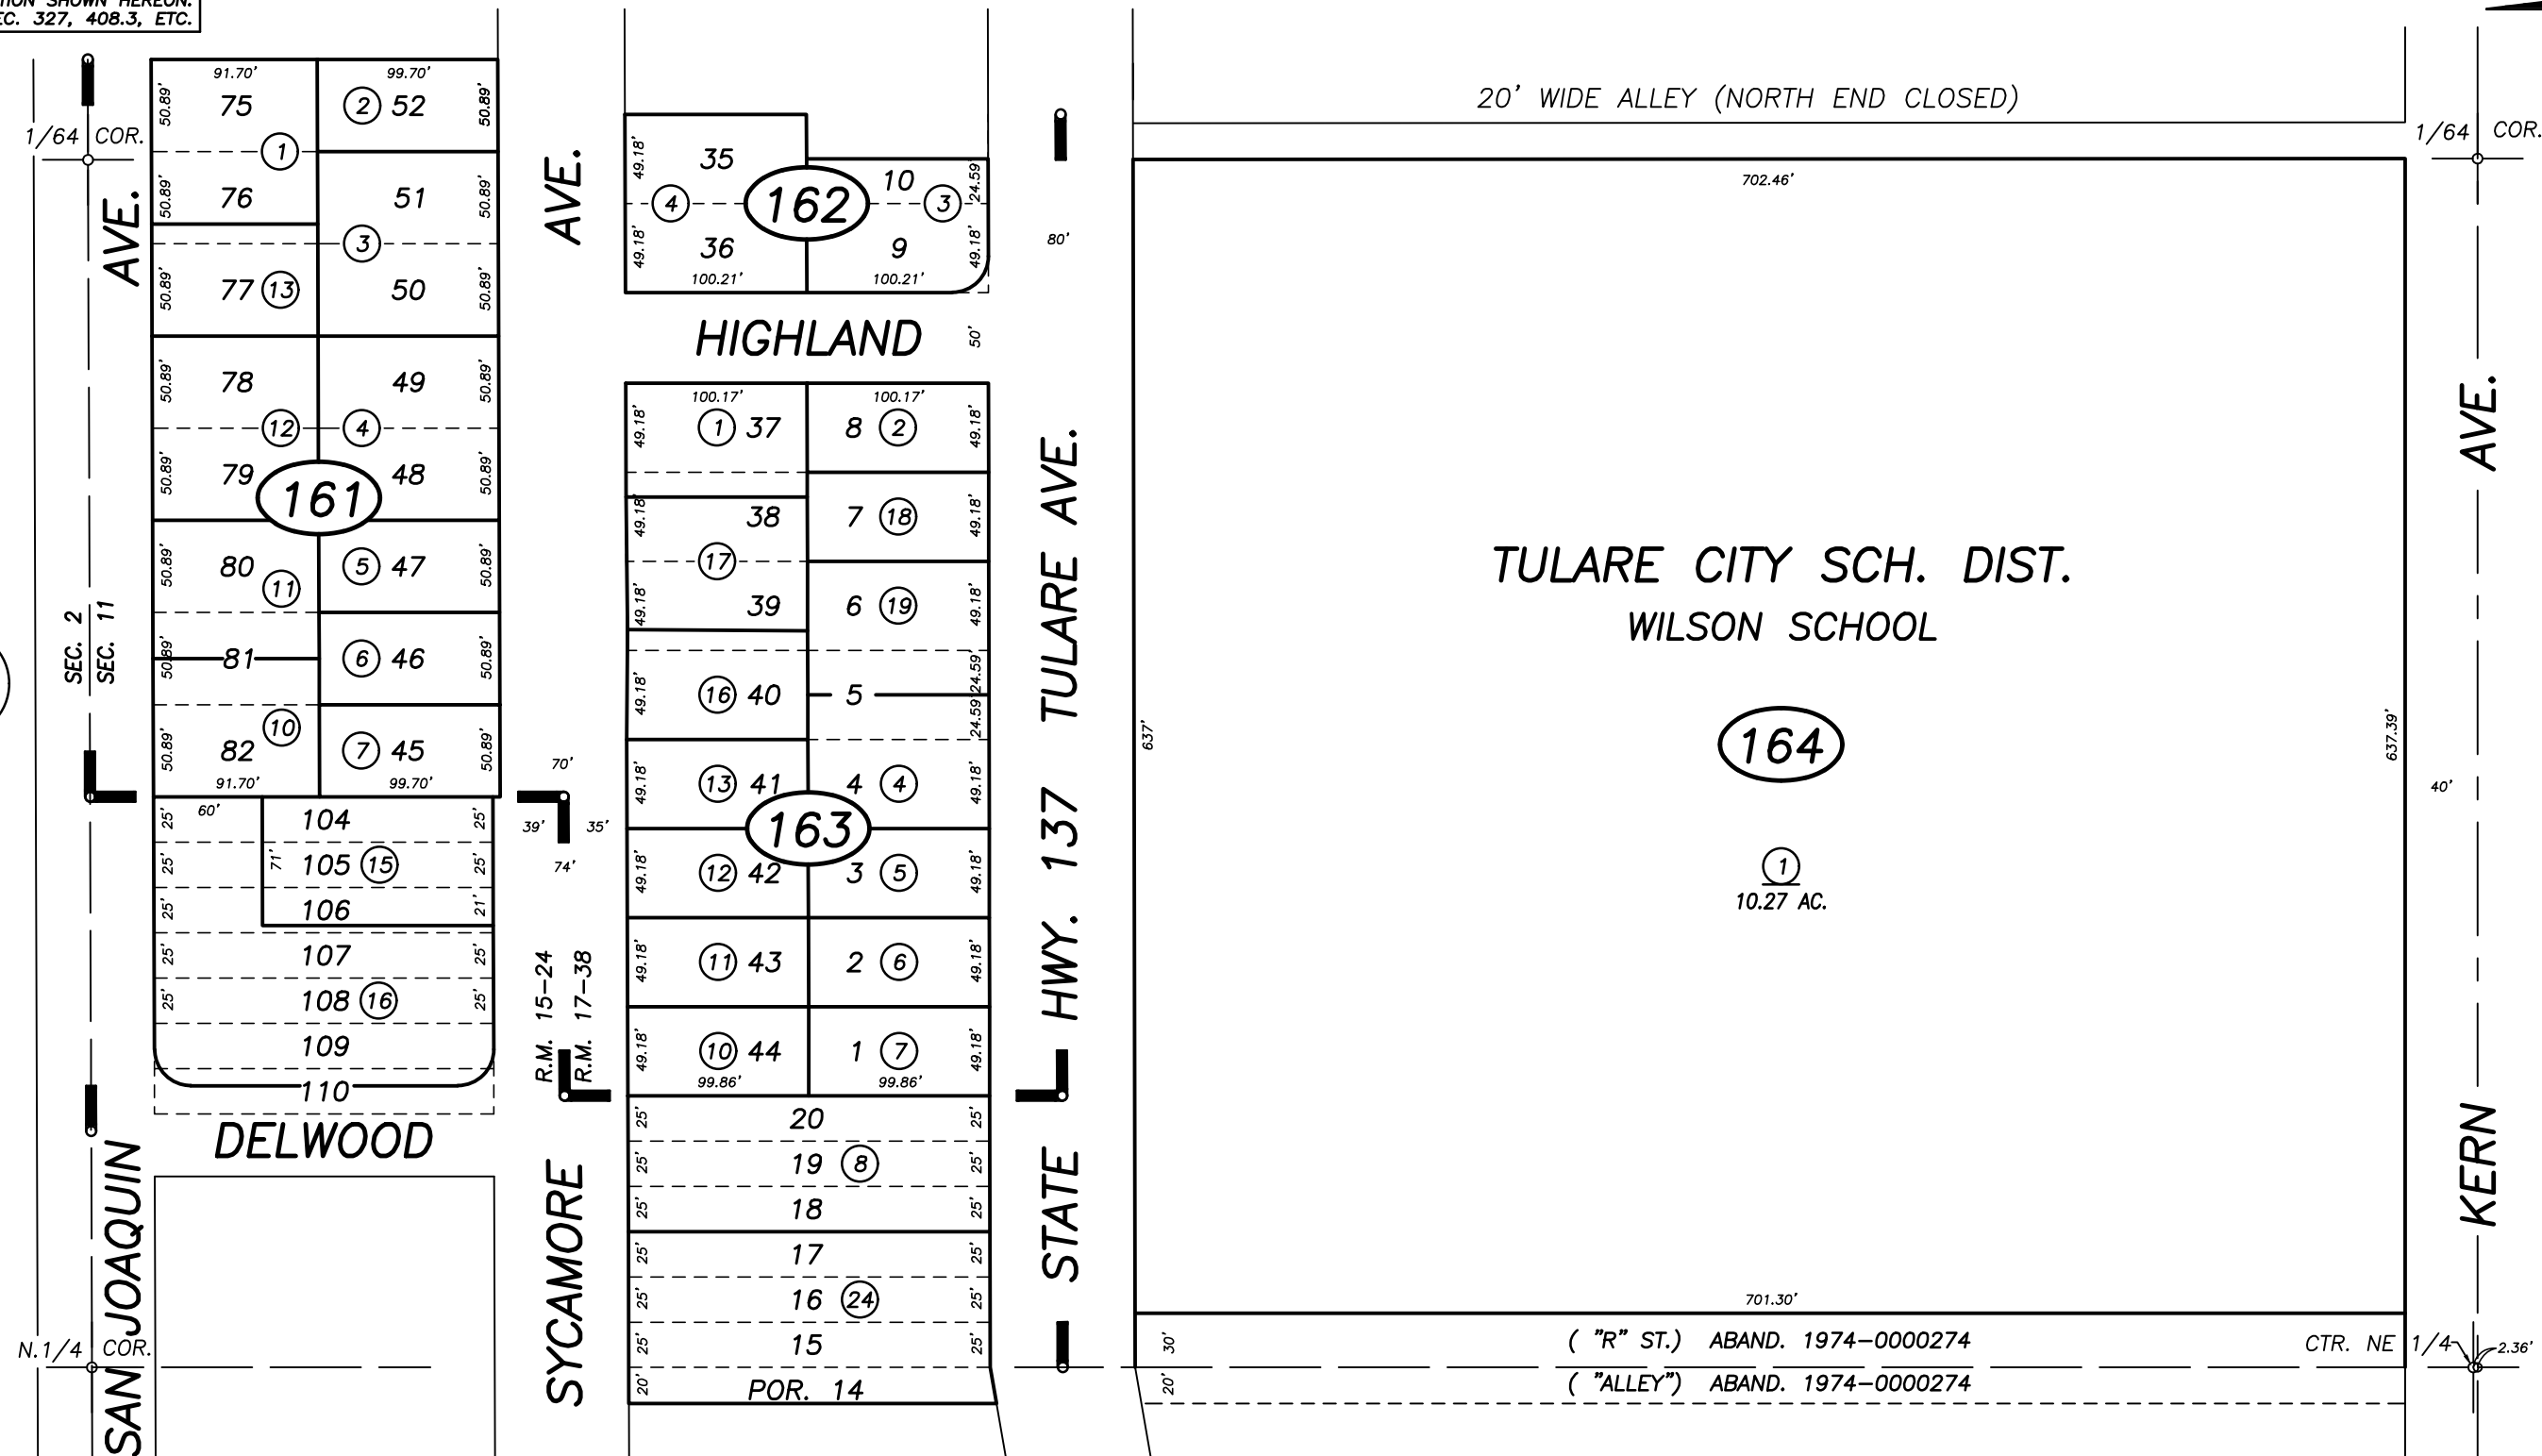

DISCLAIMER
 THIS MAP WAS PREPARED FOR LOCAL PROPERTY ASSESSMENT PURPOSES ONLY AND THE PARCELS SHOWN HEREON MAY NOT COMPLY WITH STATE AND LOCAL SUBDIVISION ORDINANCES, AND NO LIABILITY IS ASSUMED FOR THE USE OF THE INFORMATION SHOWN HEREON. R & T CODE SEC. 327, 408.3, ETC.

POR. NE 1/4 SECTION 11, T.20S., R.24E., M.D.B. & M.

Tax Area Code **176-16**
 005-000

Bk. 170

POR. SYCAMORE VILLA TRACT, R.M. 15-24
 POR. SYCAMORE COURT, R.M. 17-38

CITY OF TULARE
ASSESSOR'S MAPS BK. 176 , PG. 16
COUNTY OF TULARE, CALIFORNIA, U.S.A.

NOTE: Assessor's Parcel Numbers Shown in Circles (1) (123)
 Assessor's Block Numbers Shown in Elipses (1) (123)

UPDATE ABAND. RD.	07/18/2014	KMS
REVISION	DATE	TECH