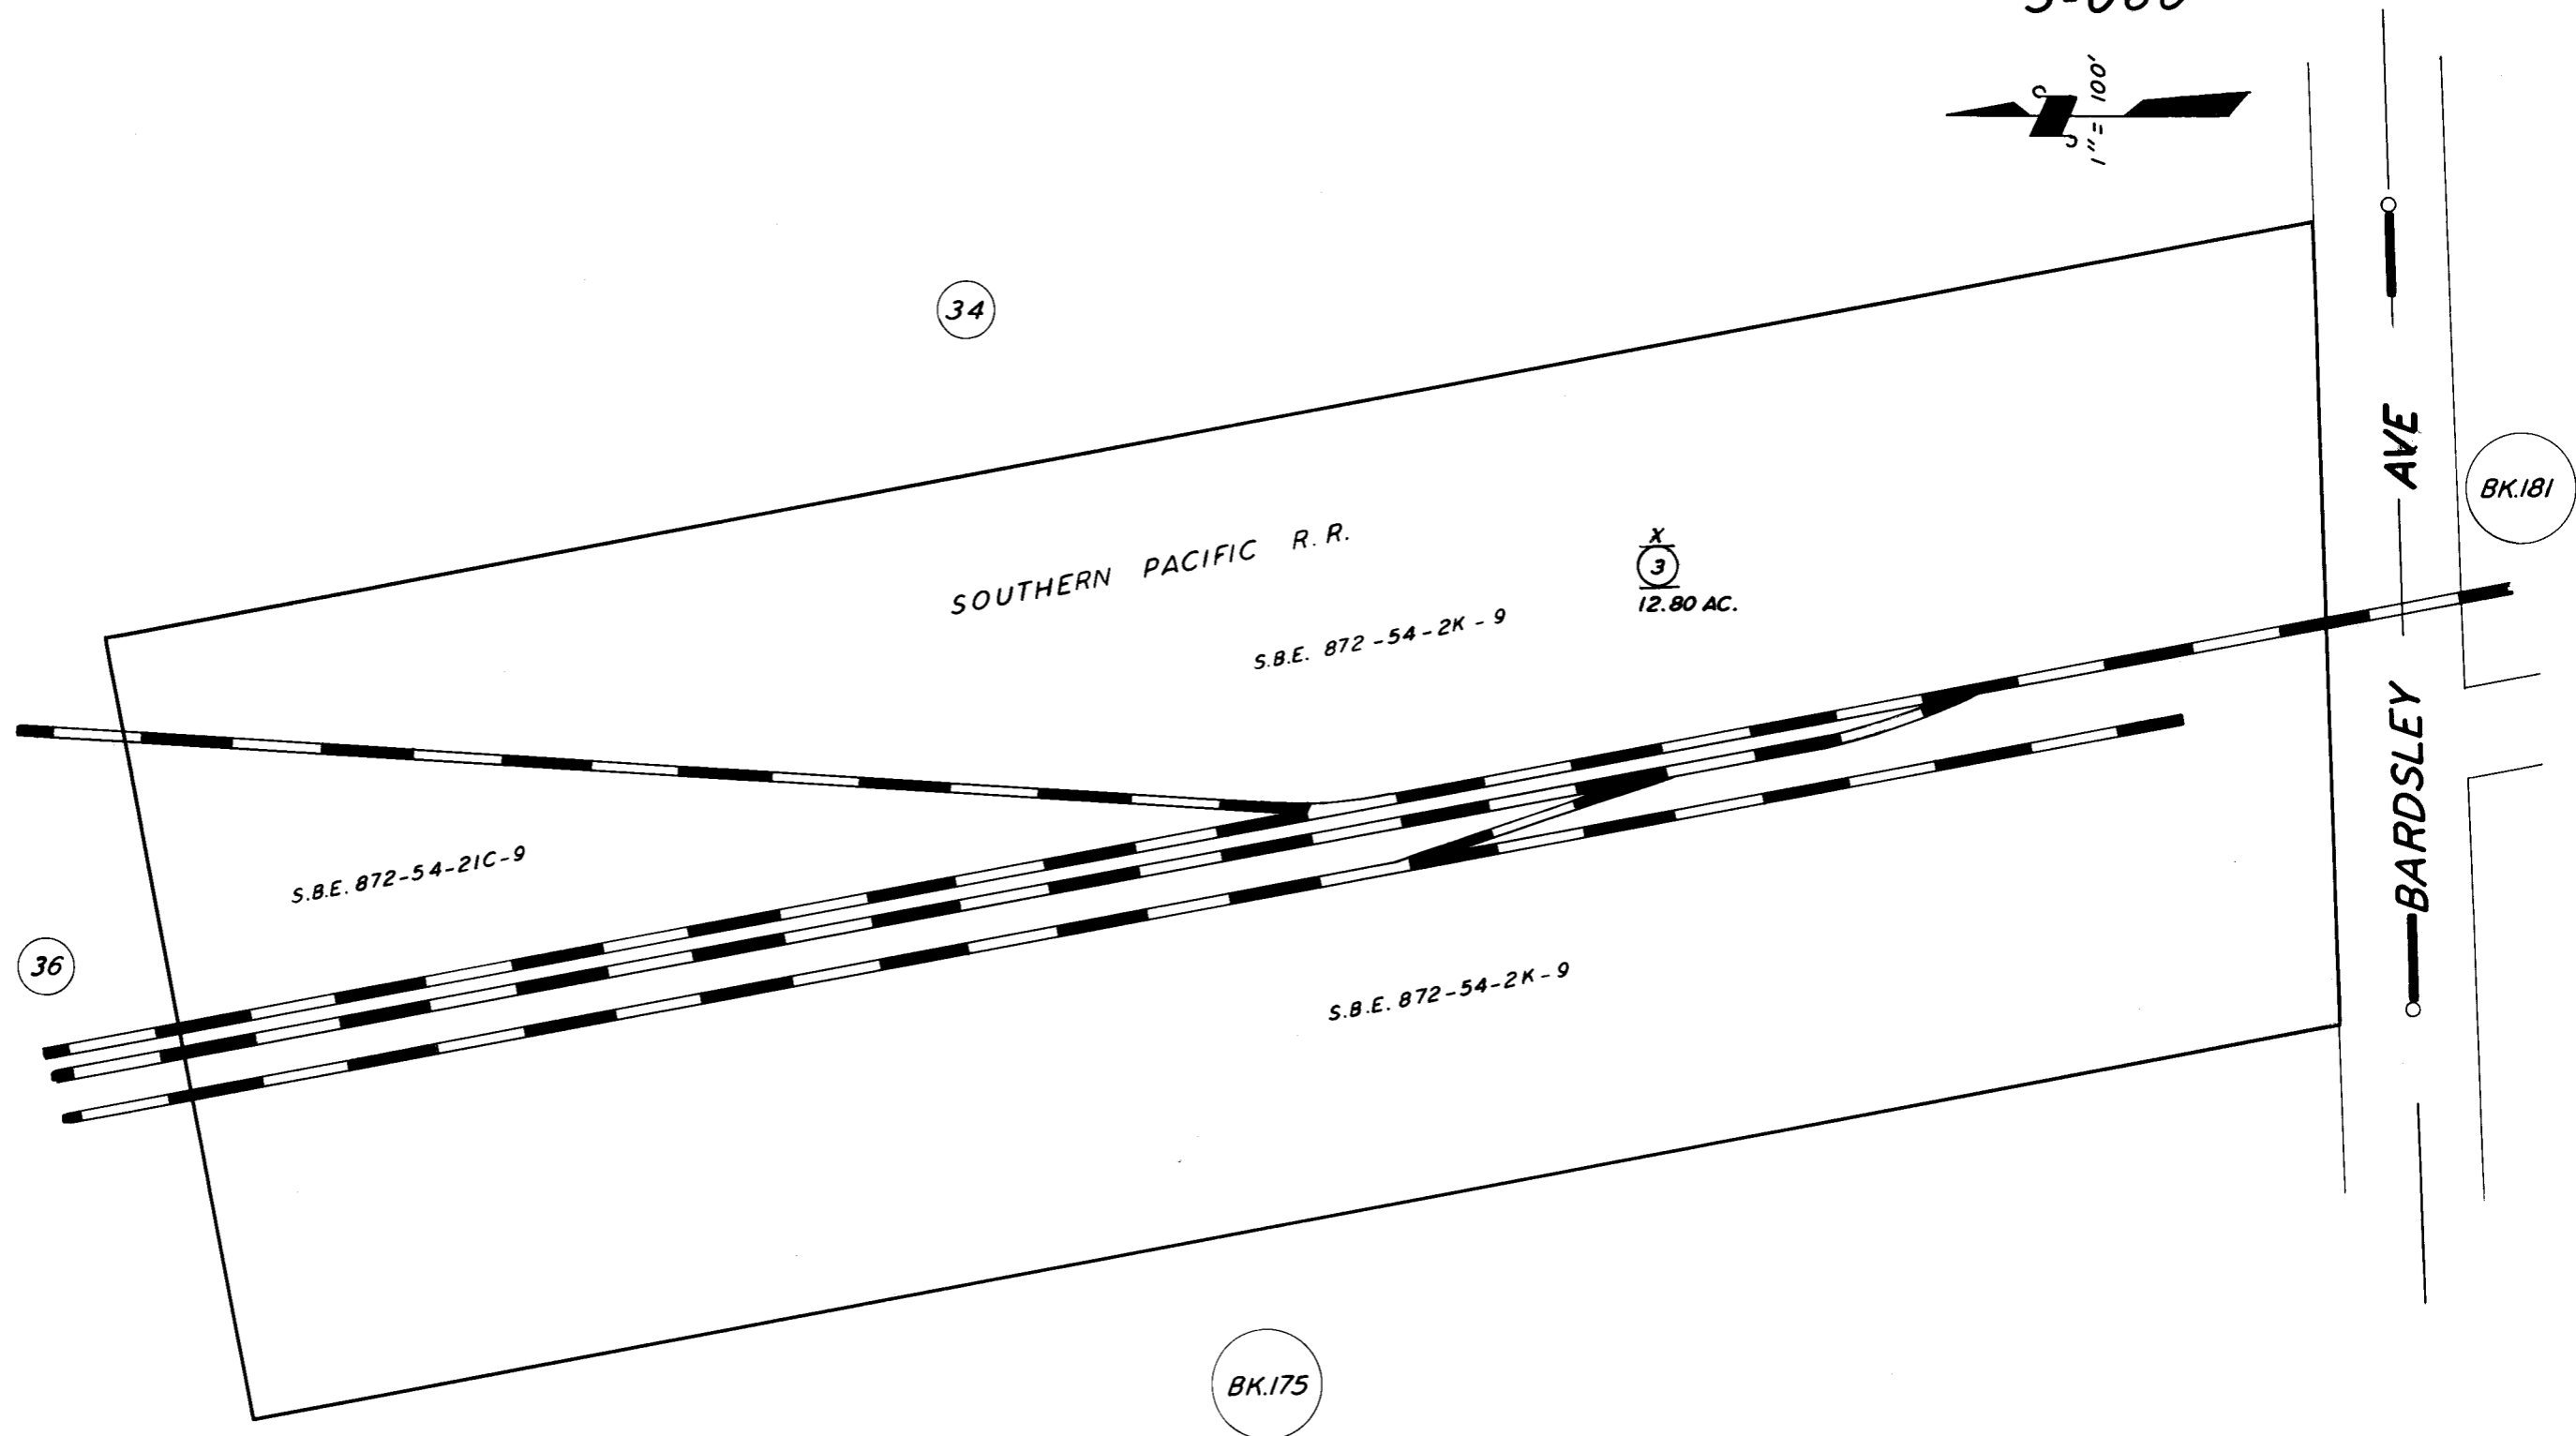

5-060

CITY OF TULARE  
POR. ORIGINAL TOWNSITE R.M. 1-18 & 19. ASSESSOR'S MAPS BK. 176, PG. 35  
COUNTY OF TULARE, CALIF.

NOTE - ASSESSOR'S BLOCK NUMBERS SHOWN IN ELLIPSES  
ASSESSOR'S PARCEL NUMBERS SHOWN IN CIRCLES