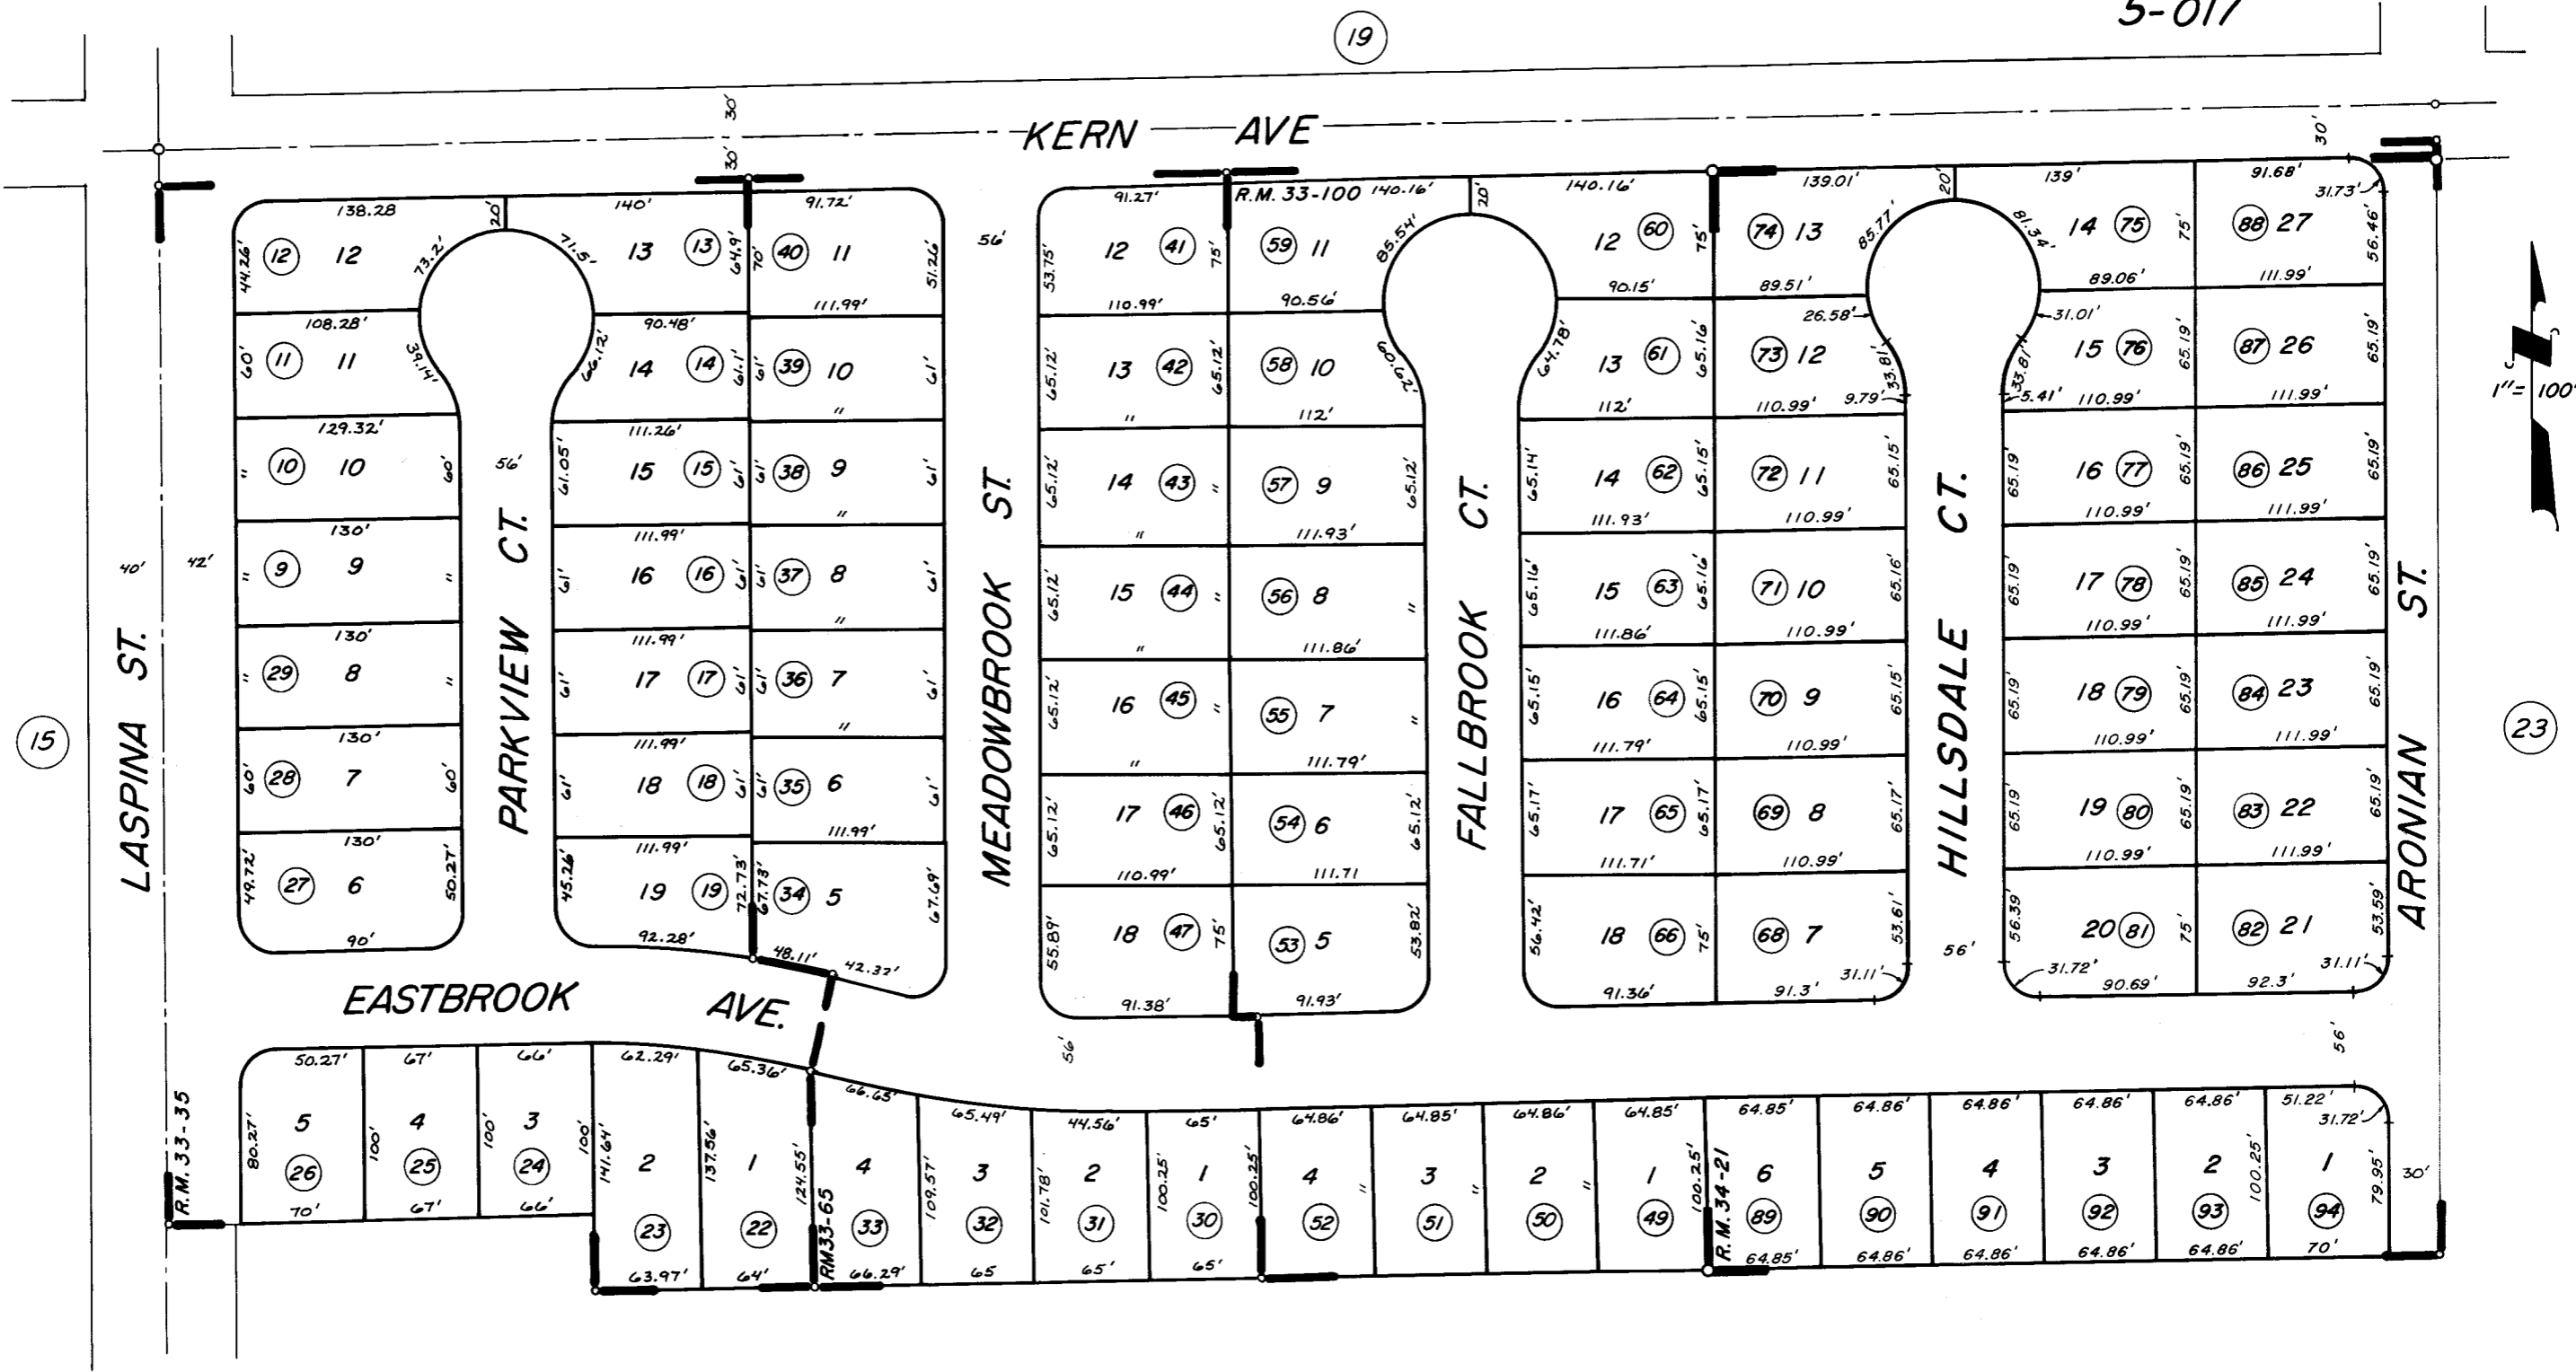

5-047  
5-017

TERRACE PARK ESTATES 1 R.M. 33-35  
 TERRACE PARK ESTATES 2 R.M. 33-65  
 TERRACE PARK ESTATES 3 R.M. 33-100  
 TERRACE PARK ESTATES 4 R.M. 34-21

CITY OF TULARE  
 ASSESSOR'S MAPS BK. 177, PG. 18  
 COUNTY OF TULARE, CALIF.

NOTE - ASSESSOR'S BLOCK NUMBERS SHOWN IN ELLIPSES  
 ASSESSOR'S PARCEL NUMBERS SHOWN IN CIRCLES