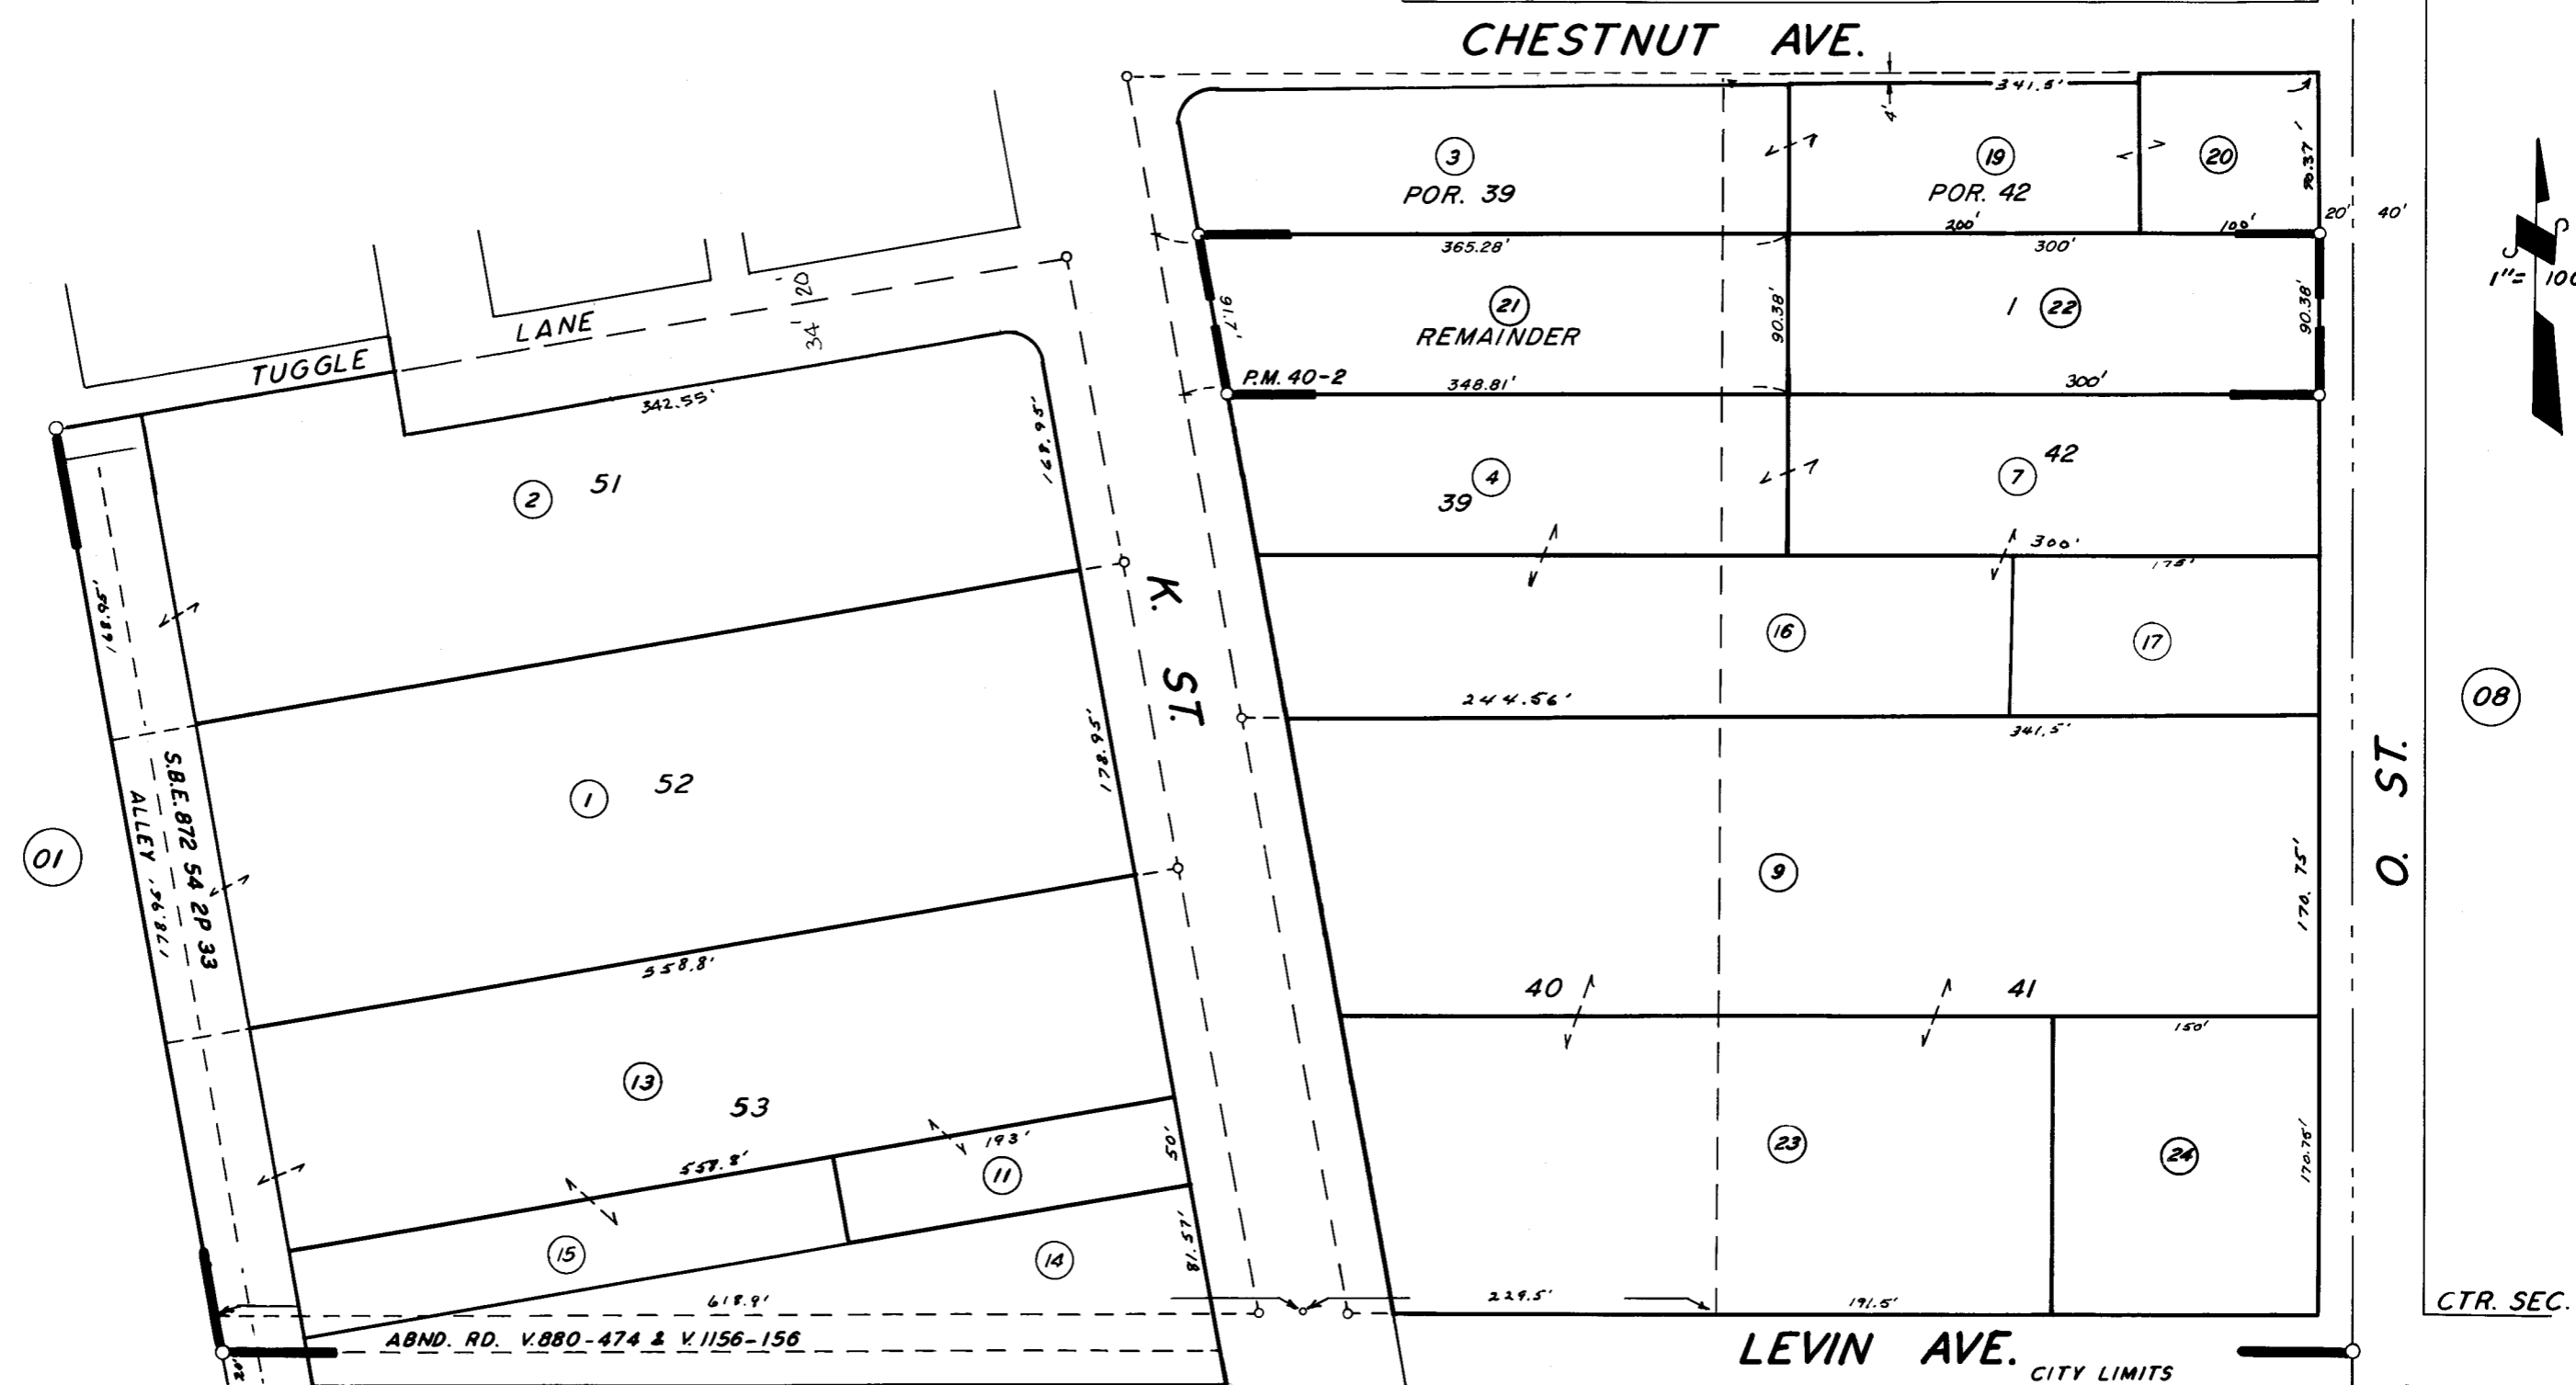

5-090  
5-092  
5-093

05

POR. HIGHWAY ACRES  
PARCEL MAP 3898

R.M. 13-12  
P.M. 40-2

CITY OF TULARE  
ASSESSOR'S MAPS BK. 181, PG. 06,  
COUNTY OF TULARE, CALIF.

NOTE — ASSESSOR'S BLOCK NUMBERS SHOWN IN ELLIPSES  
ASSESSOR'S PARCEL NUMBERS SHOWN IN CIRCLES