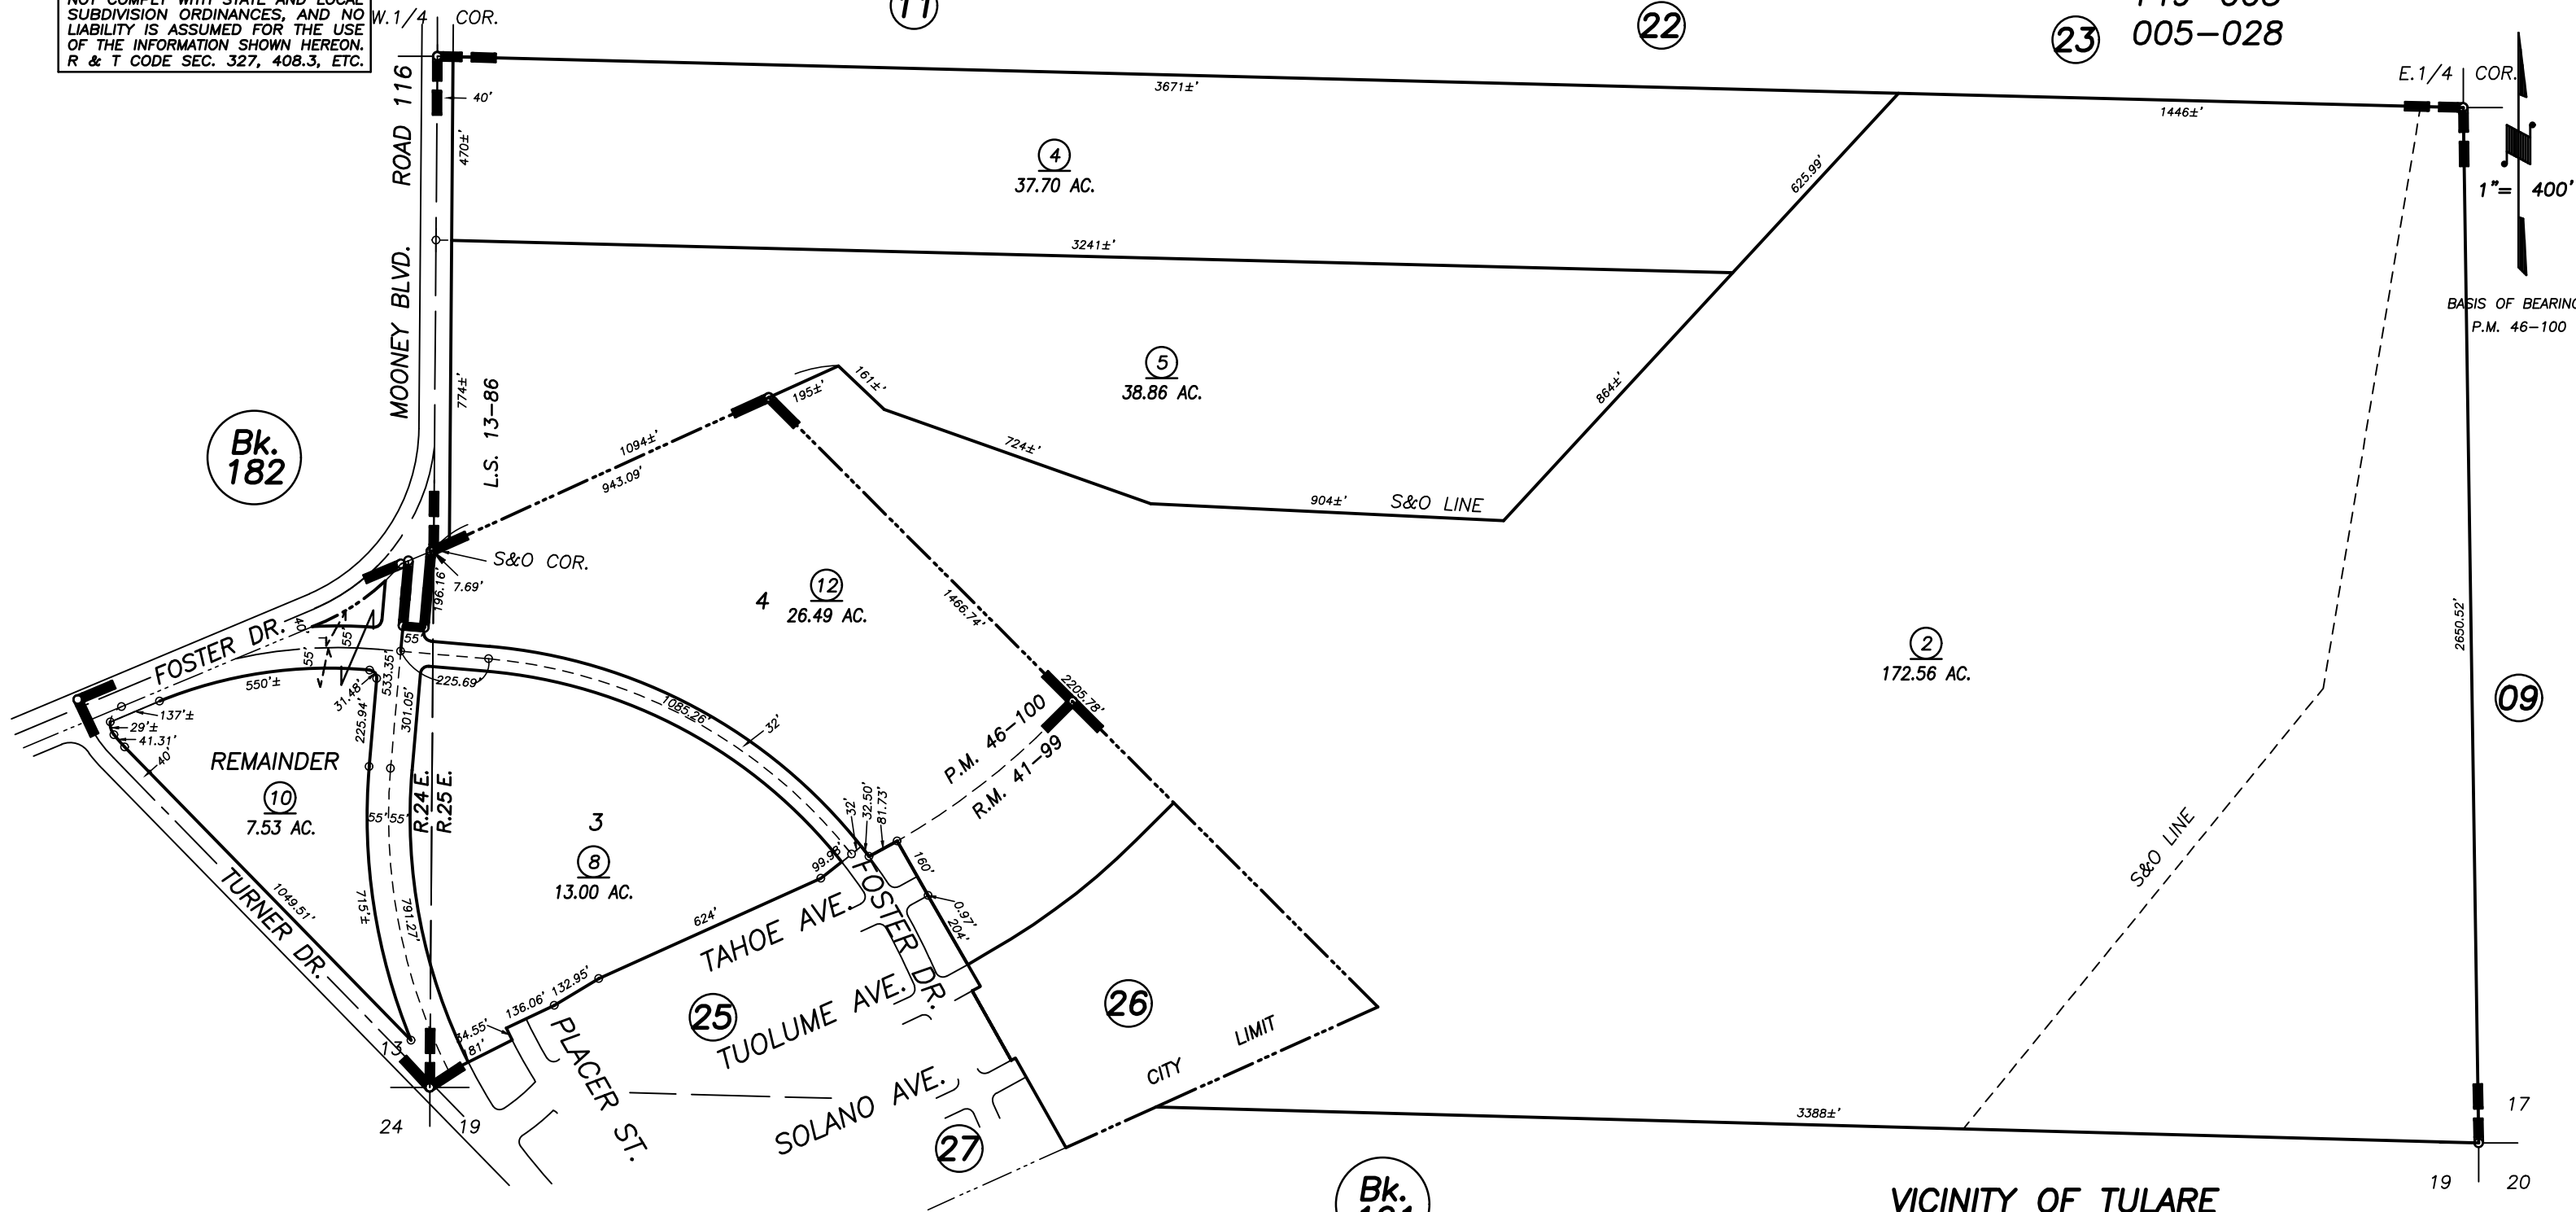

149-001

149-003

23 005-028

DISCLAIMER
 THIS MAP WAS PREPARED FOR LOCAL PROPERTY ASSESSMENT PURPOSES ONLY AND THE PARCELS SHOWN HEREON MAY NOT COMPLY WITH STATE AND LOCAL SUBDIVISION ORDINANCES, AND NO LIABILITY IS ASSUMED FOR THE USE OF THE INFORMATION SHOWN HEREON. R & T CODE SEC. 327, 408.3, ETC.

Bk. 182

Bk. 191

POR. RECORD OF SURVEY, L.S.13-86
 PARCEL MAP 4595, P.M. 46-100,
 COTTONWOOD NO. 1, R.M. 41-99

VICINITY OF TULARE
 ASSESSOR'S MAPS BK. 184 , PG. 10
 COUNTY OF TULARE, CALIFORNIA, U.S.A.

NOTE: Assessor's Parcel Numbers Shown in Circles ① 123
 Assessor's Block Numbers Shown in Ellipses