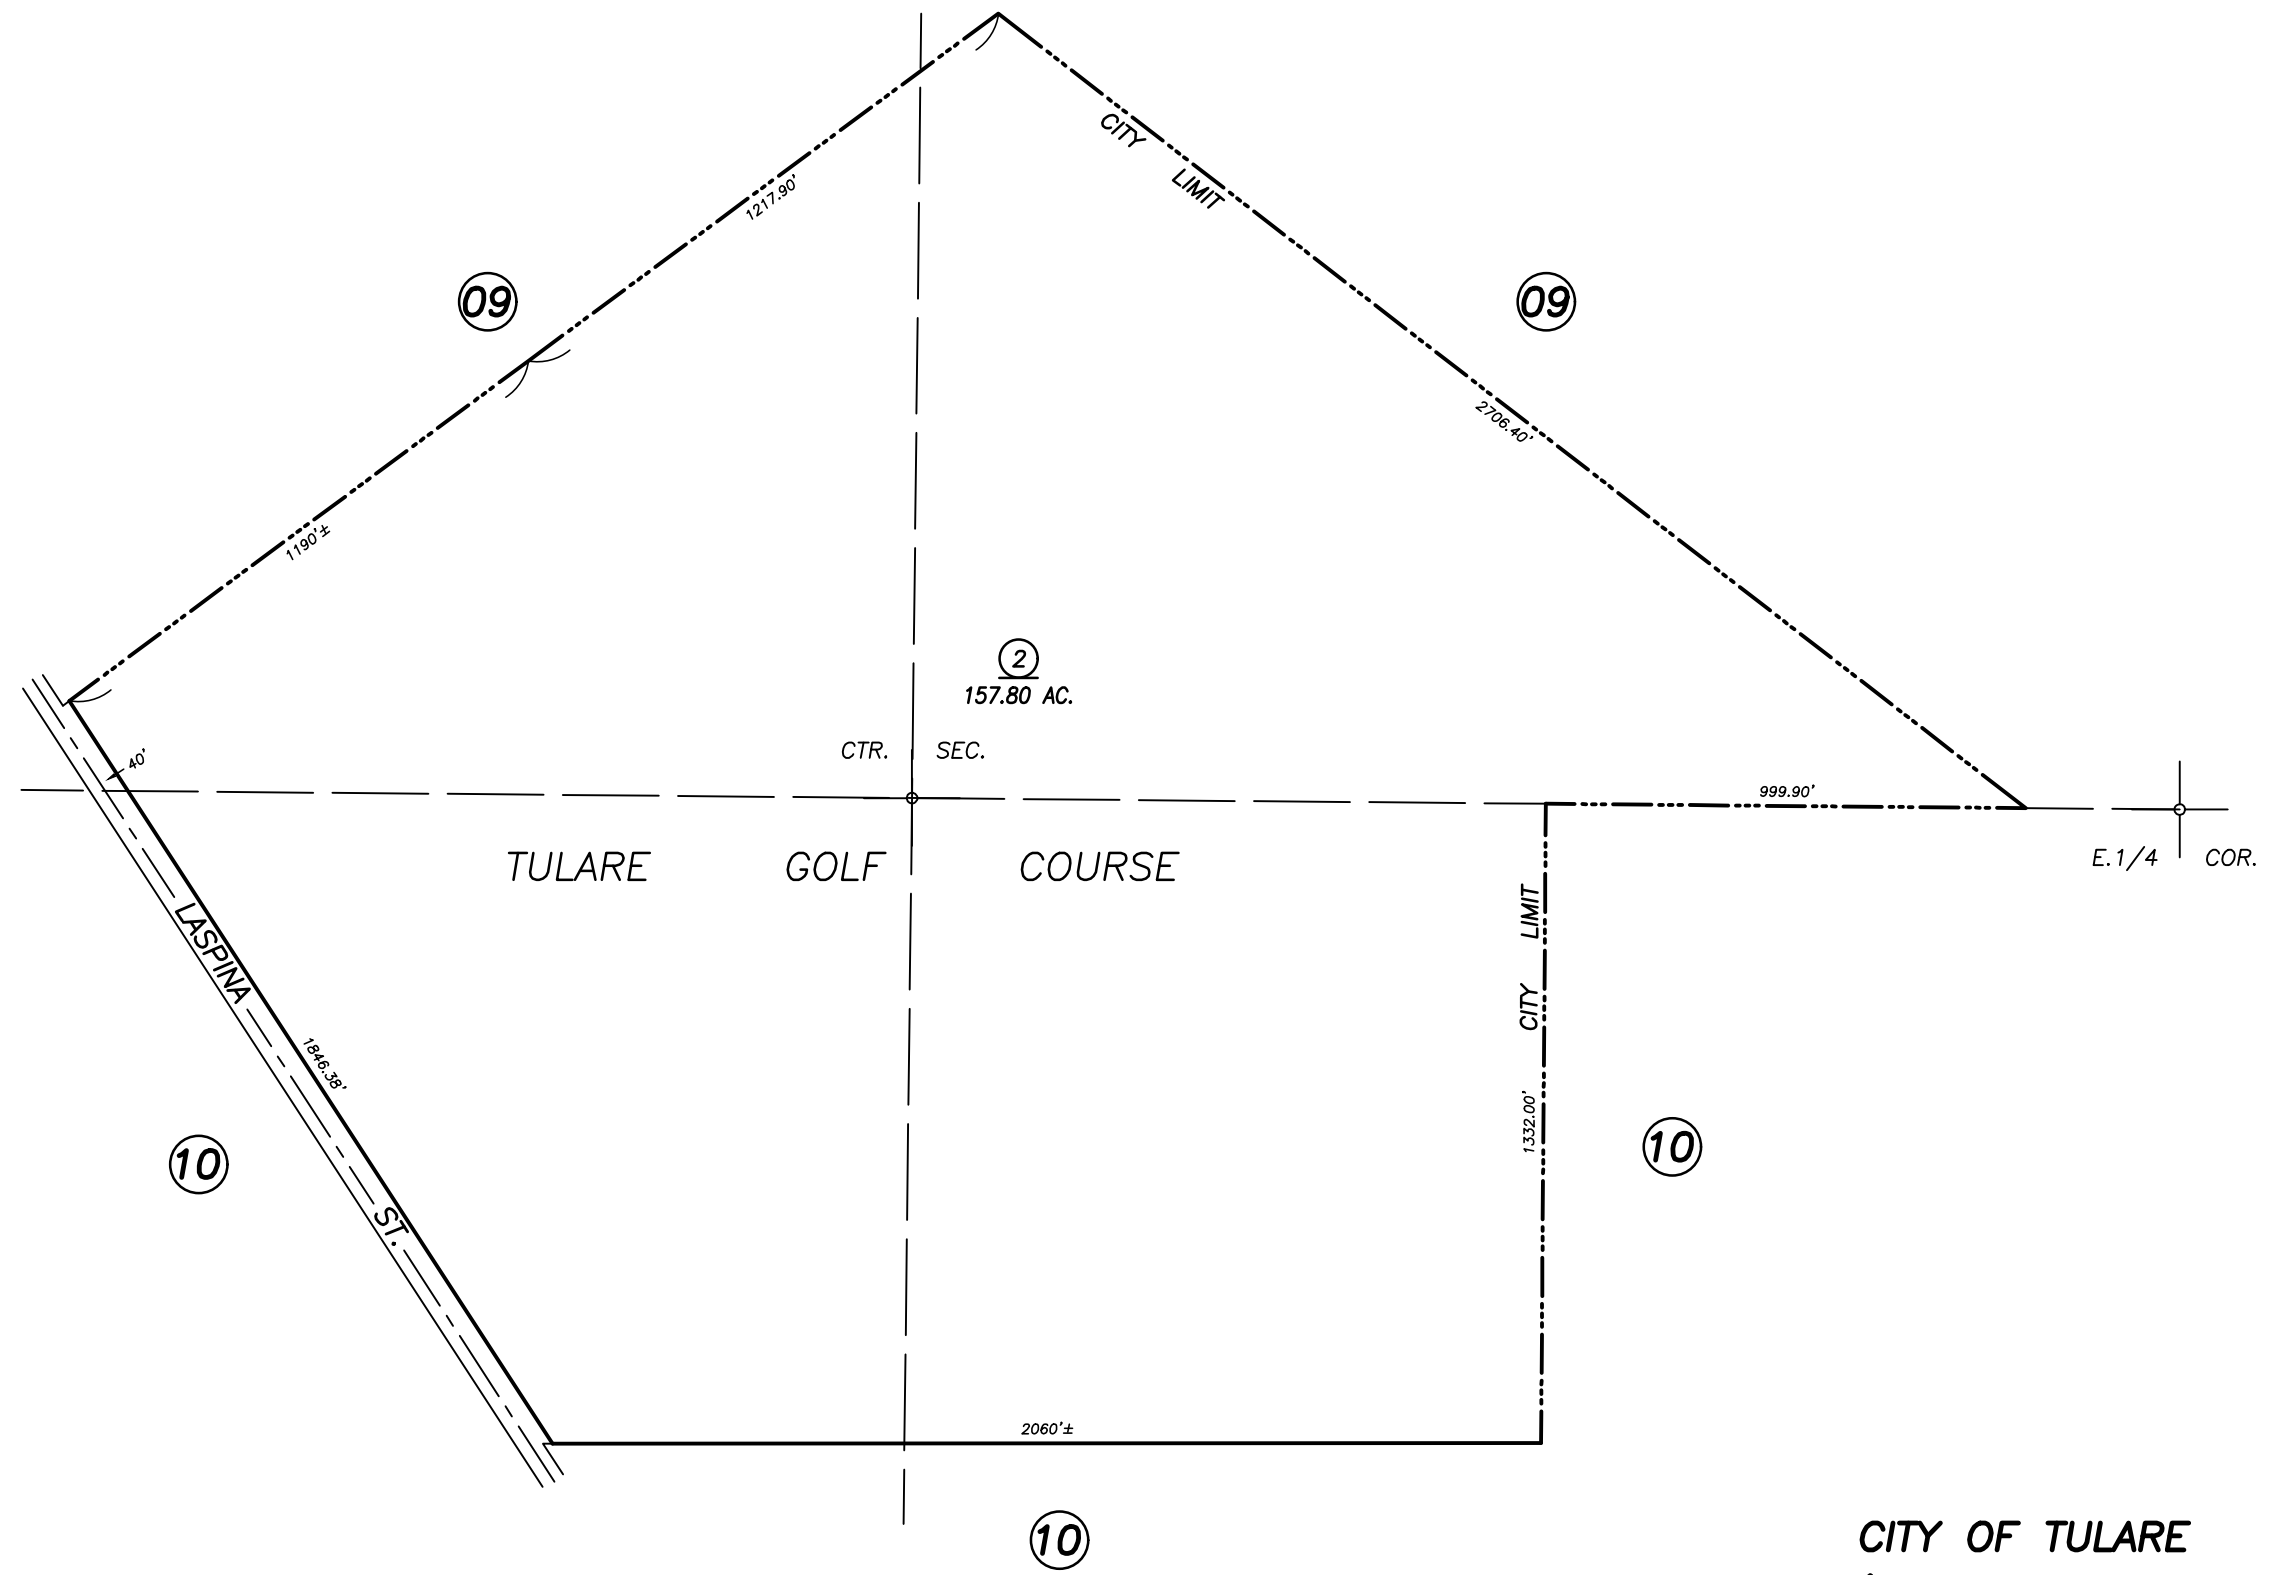

DISCLAIMER
THIS MAP WAS PREPARED FOR LOCAL PROPERTY ASSESSMENT PURPOSES ONLY AND THE PARCELS SHOWN HEREON MAY NOT COMPLY WITH STATE AND LOCAL SUBDIVISION ORDINANCES, AND NO LIABILITY IS ASSUMED FOR THE USE OF THE INFORMATION SHOWN HEREON.

CITY OF TULARE
ASSESSOR'S MAPS BK. 191 , PG. 28
COUNTY OF TULARE, CALIFORNIA, U.S.A.

NOTE: Assessor's Parcel Numbers Shown in Circles (1) (123)
Assessor's Block Numbers Shown in Elipses

2001-0058329	08/12/2012	RLW
REVISION	DATE	TECH