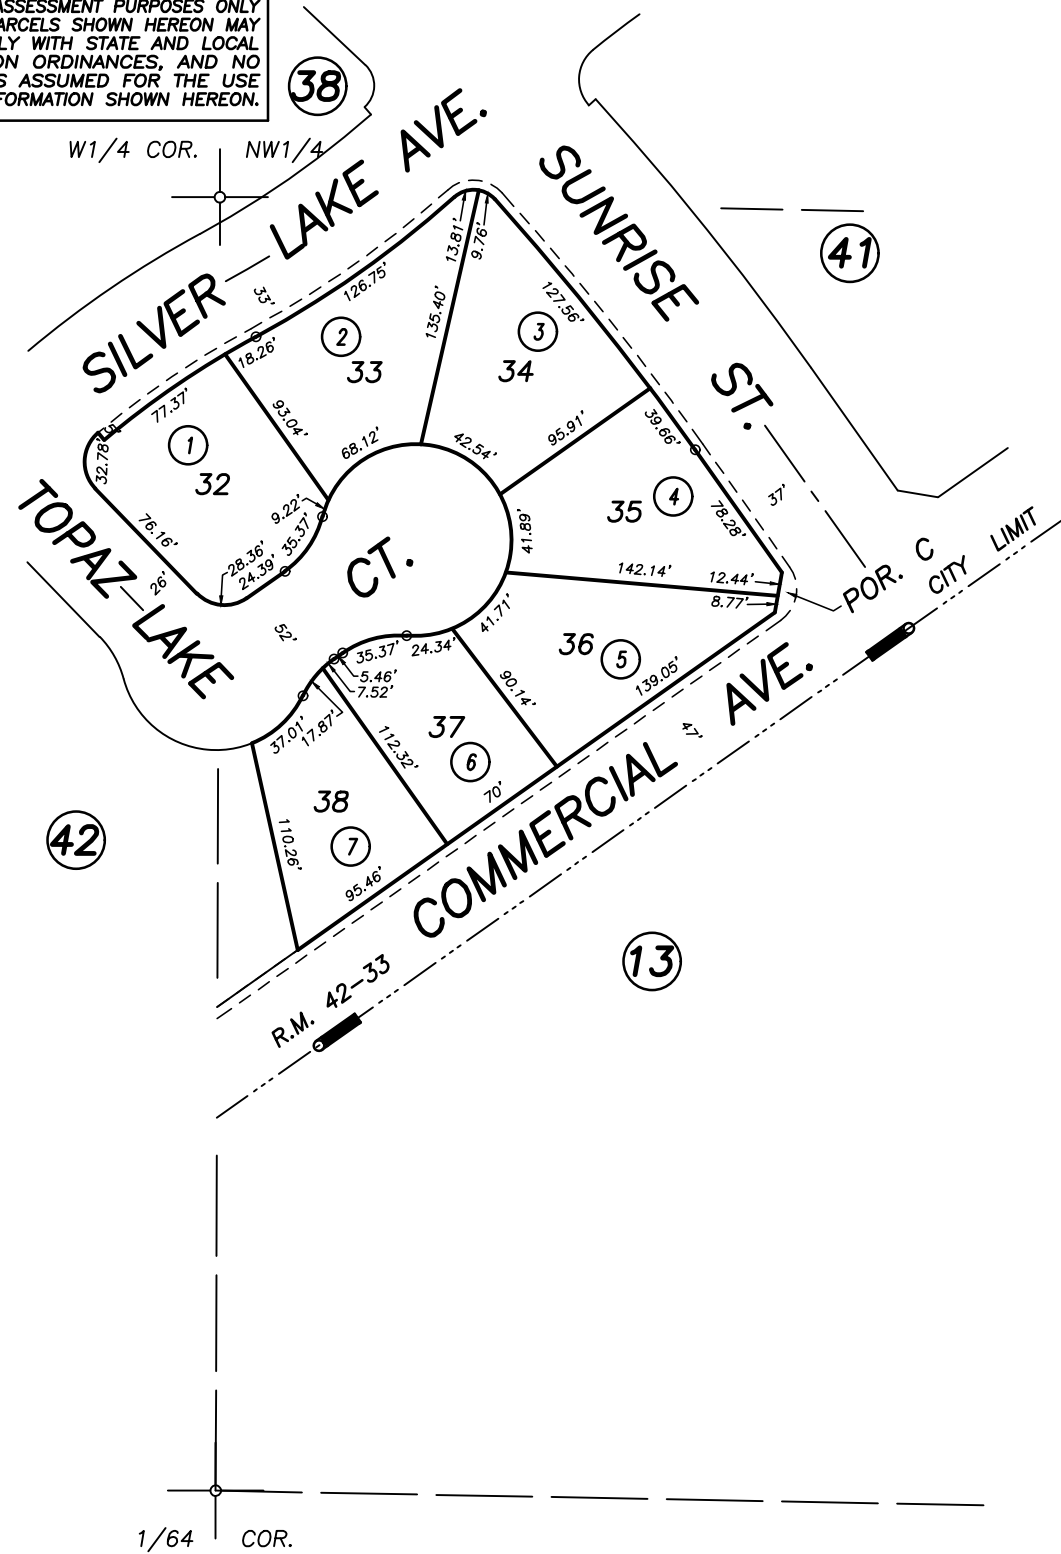

DISCLAIMER
THIS MAP WAS PREPARED FOR LOCAL PROPERTY ASSESSMENT PURPOSES ONLY AND THE PARCELS SHOWN HEREON MAY NOT COMPLY WITH STATE AND LOCAL SUBDIVISION ORDINANCES, AND NO LIABILITY IS ASSUMED FOR THE USE OF THE INFORMATION SHOWN HEREON.

POR. SUNRISE ESTATES SUBDIVISION-UNIT 7, R.M. 42-33

CITY OF TULARE
ASSESSOR'S MAPS BK. 191 , PG. 43
COUNTY OF TULARE, CALIFORNIA, U.S.A.