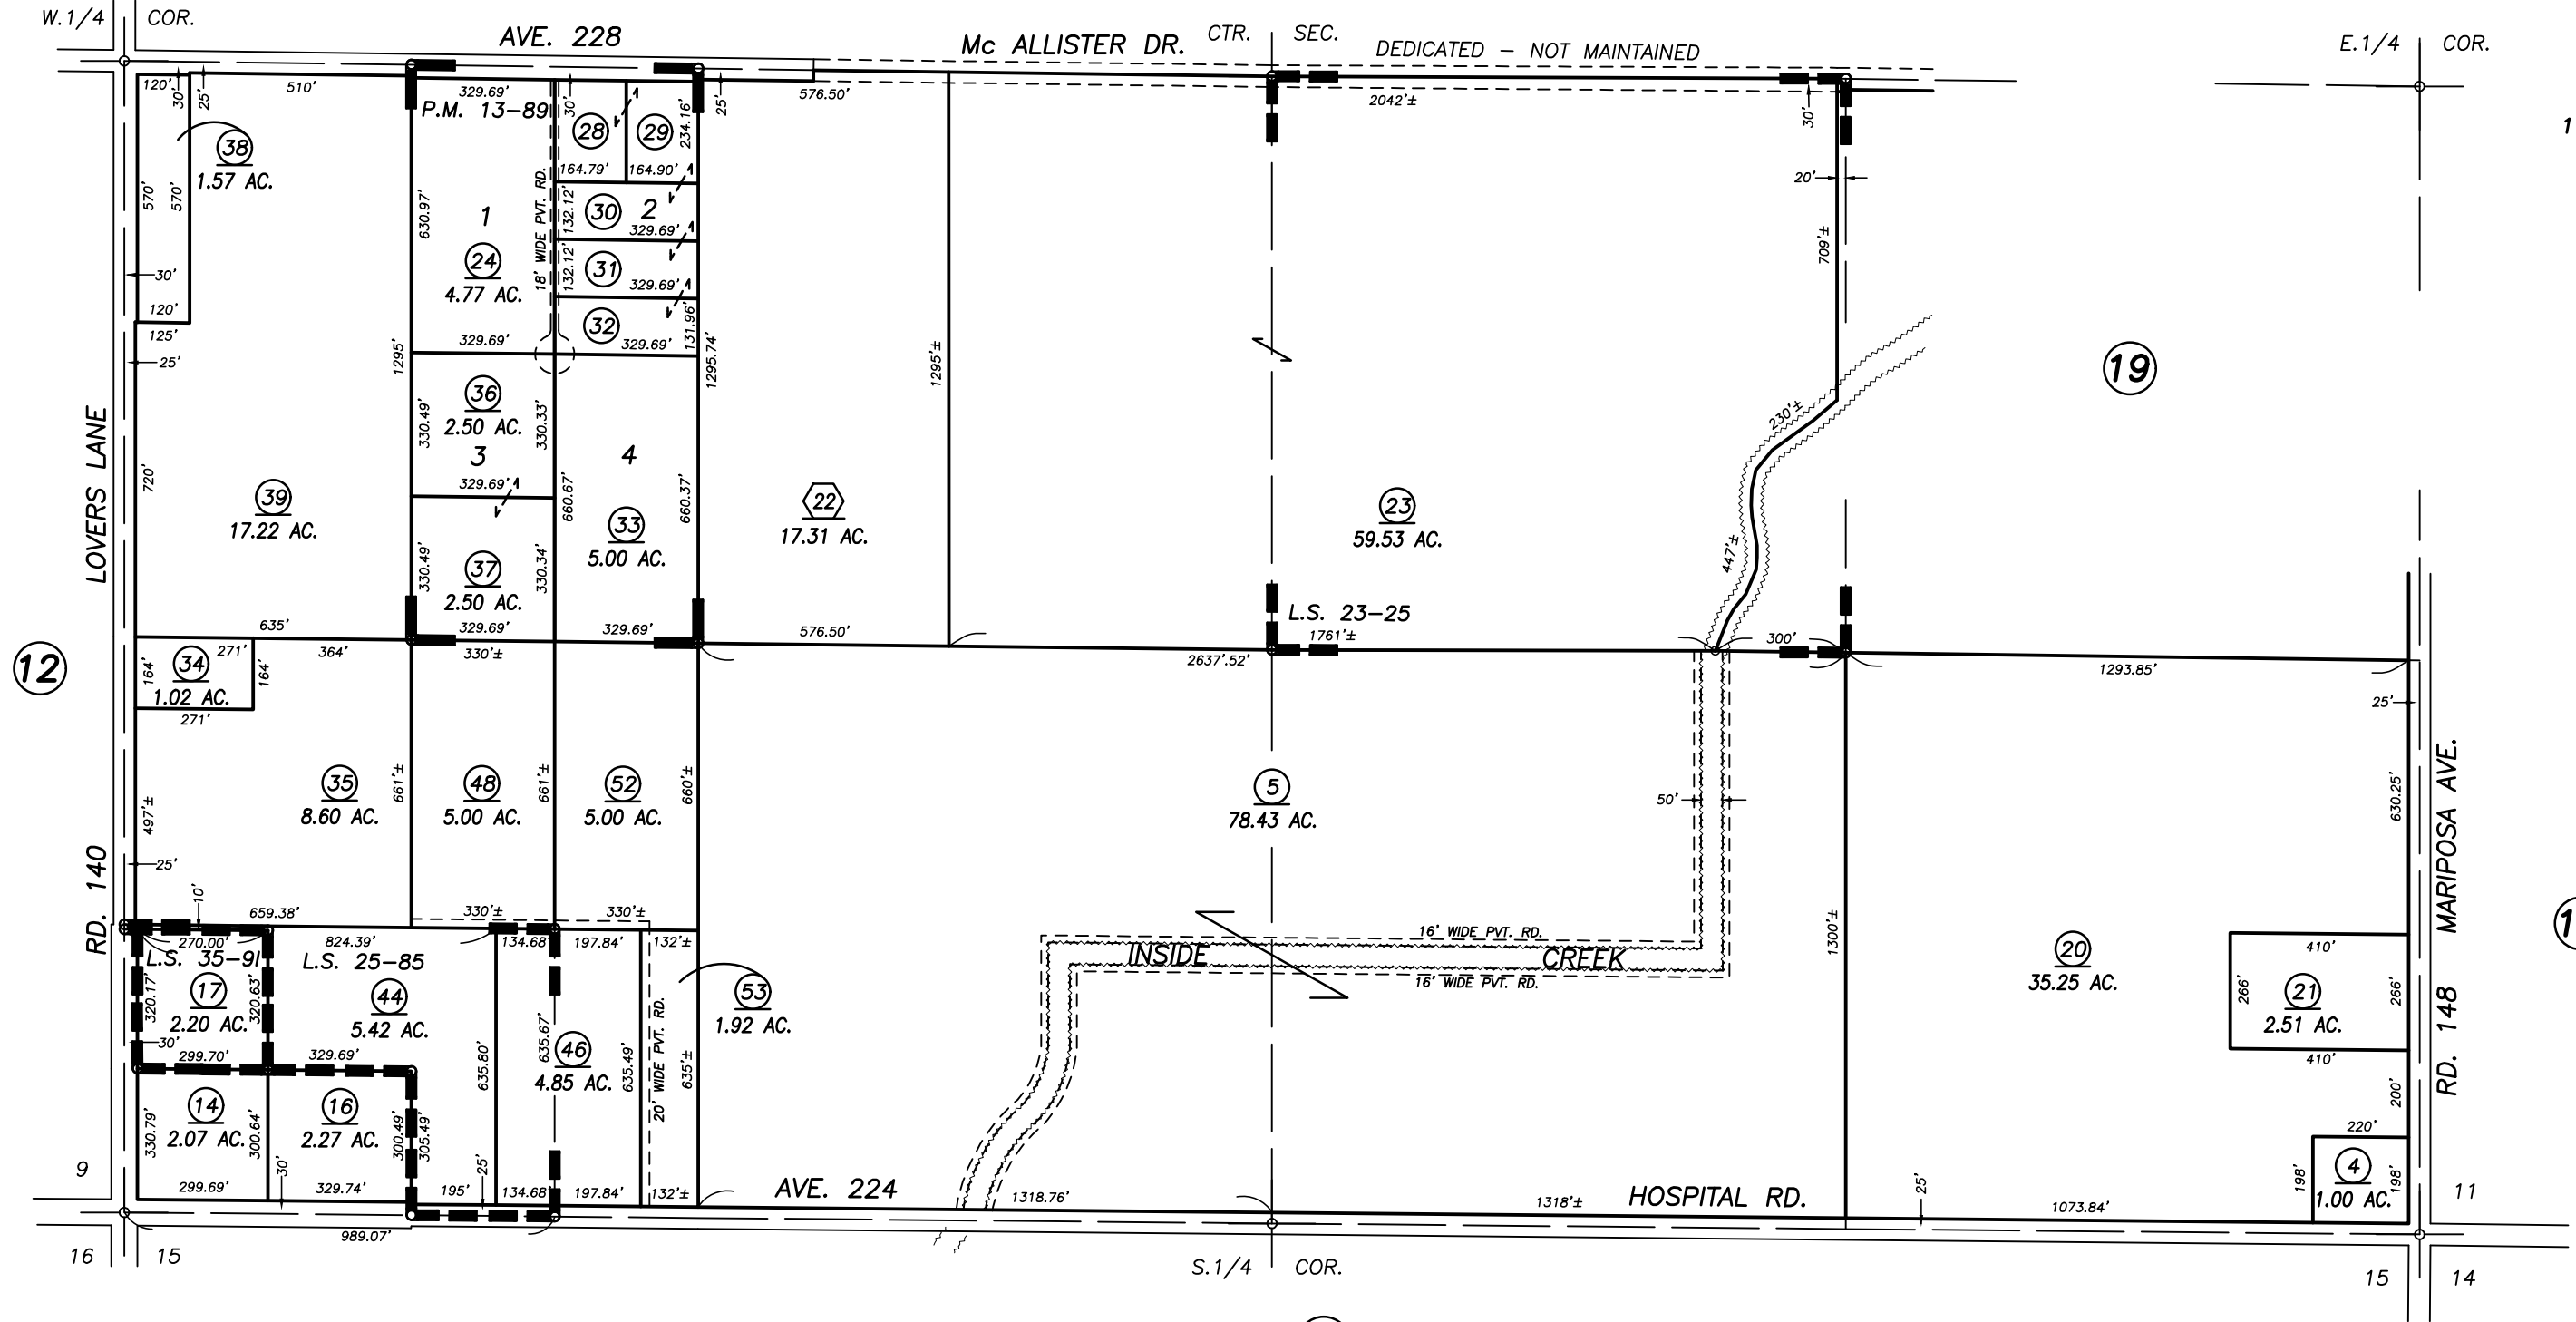

DISCLAIMER
THIS MAP WAS PREPARED FOR LOCAL PROPERTY ASSESSMENT PURPOSES ONLY AND THE PARCELS SHOWN HEREON MAY NOT COMPLY WITH STATE AND LOCAL SUBDIVISION ORDINANCES, AND NO LIABILITY IS ASSUMED FOR THE USE OF THE INFORMATION SHOWN HEREON. R & T CODE SEC. 327, 408.3, ETC.

PARCEL MAP 1288, P.M. 13-89
POR. RECORD OF SURVEY, L.S. 23-25
RECORD OF SURVEY, L.S. 25-85
RECORD OF SURVEY, L.S. 35-91

VICINITY OF TULARE
ASSESSOR'S MAPS BK. 195 , PG.09
COUNTY OF TULARE, CALIFORNIA, U.S.A.