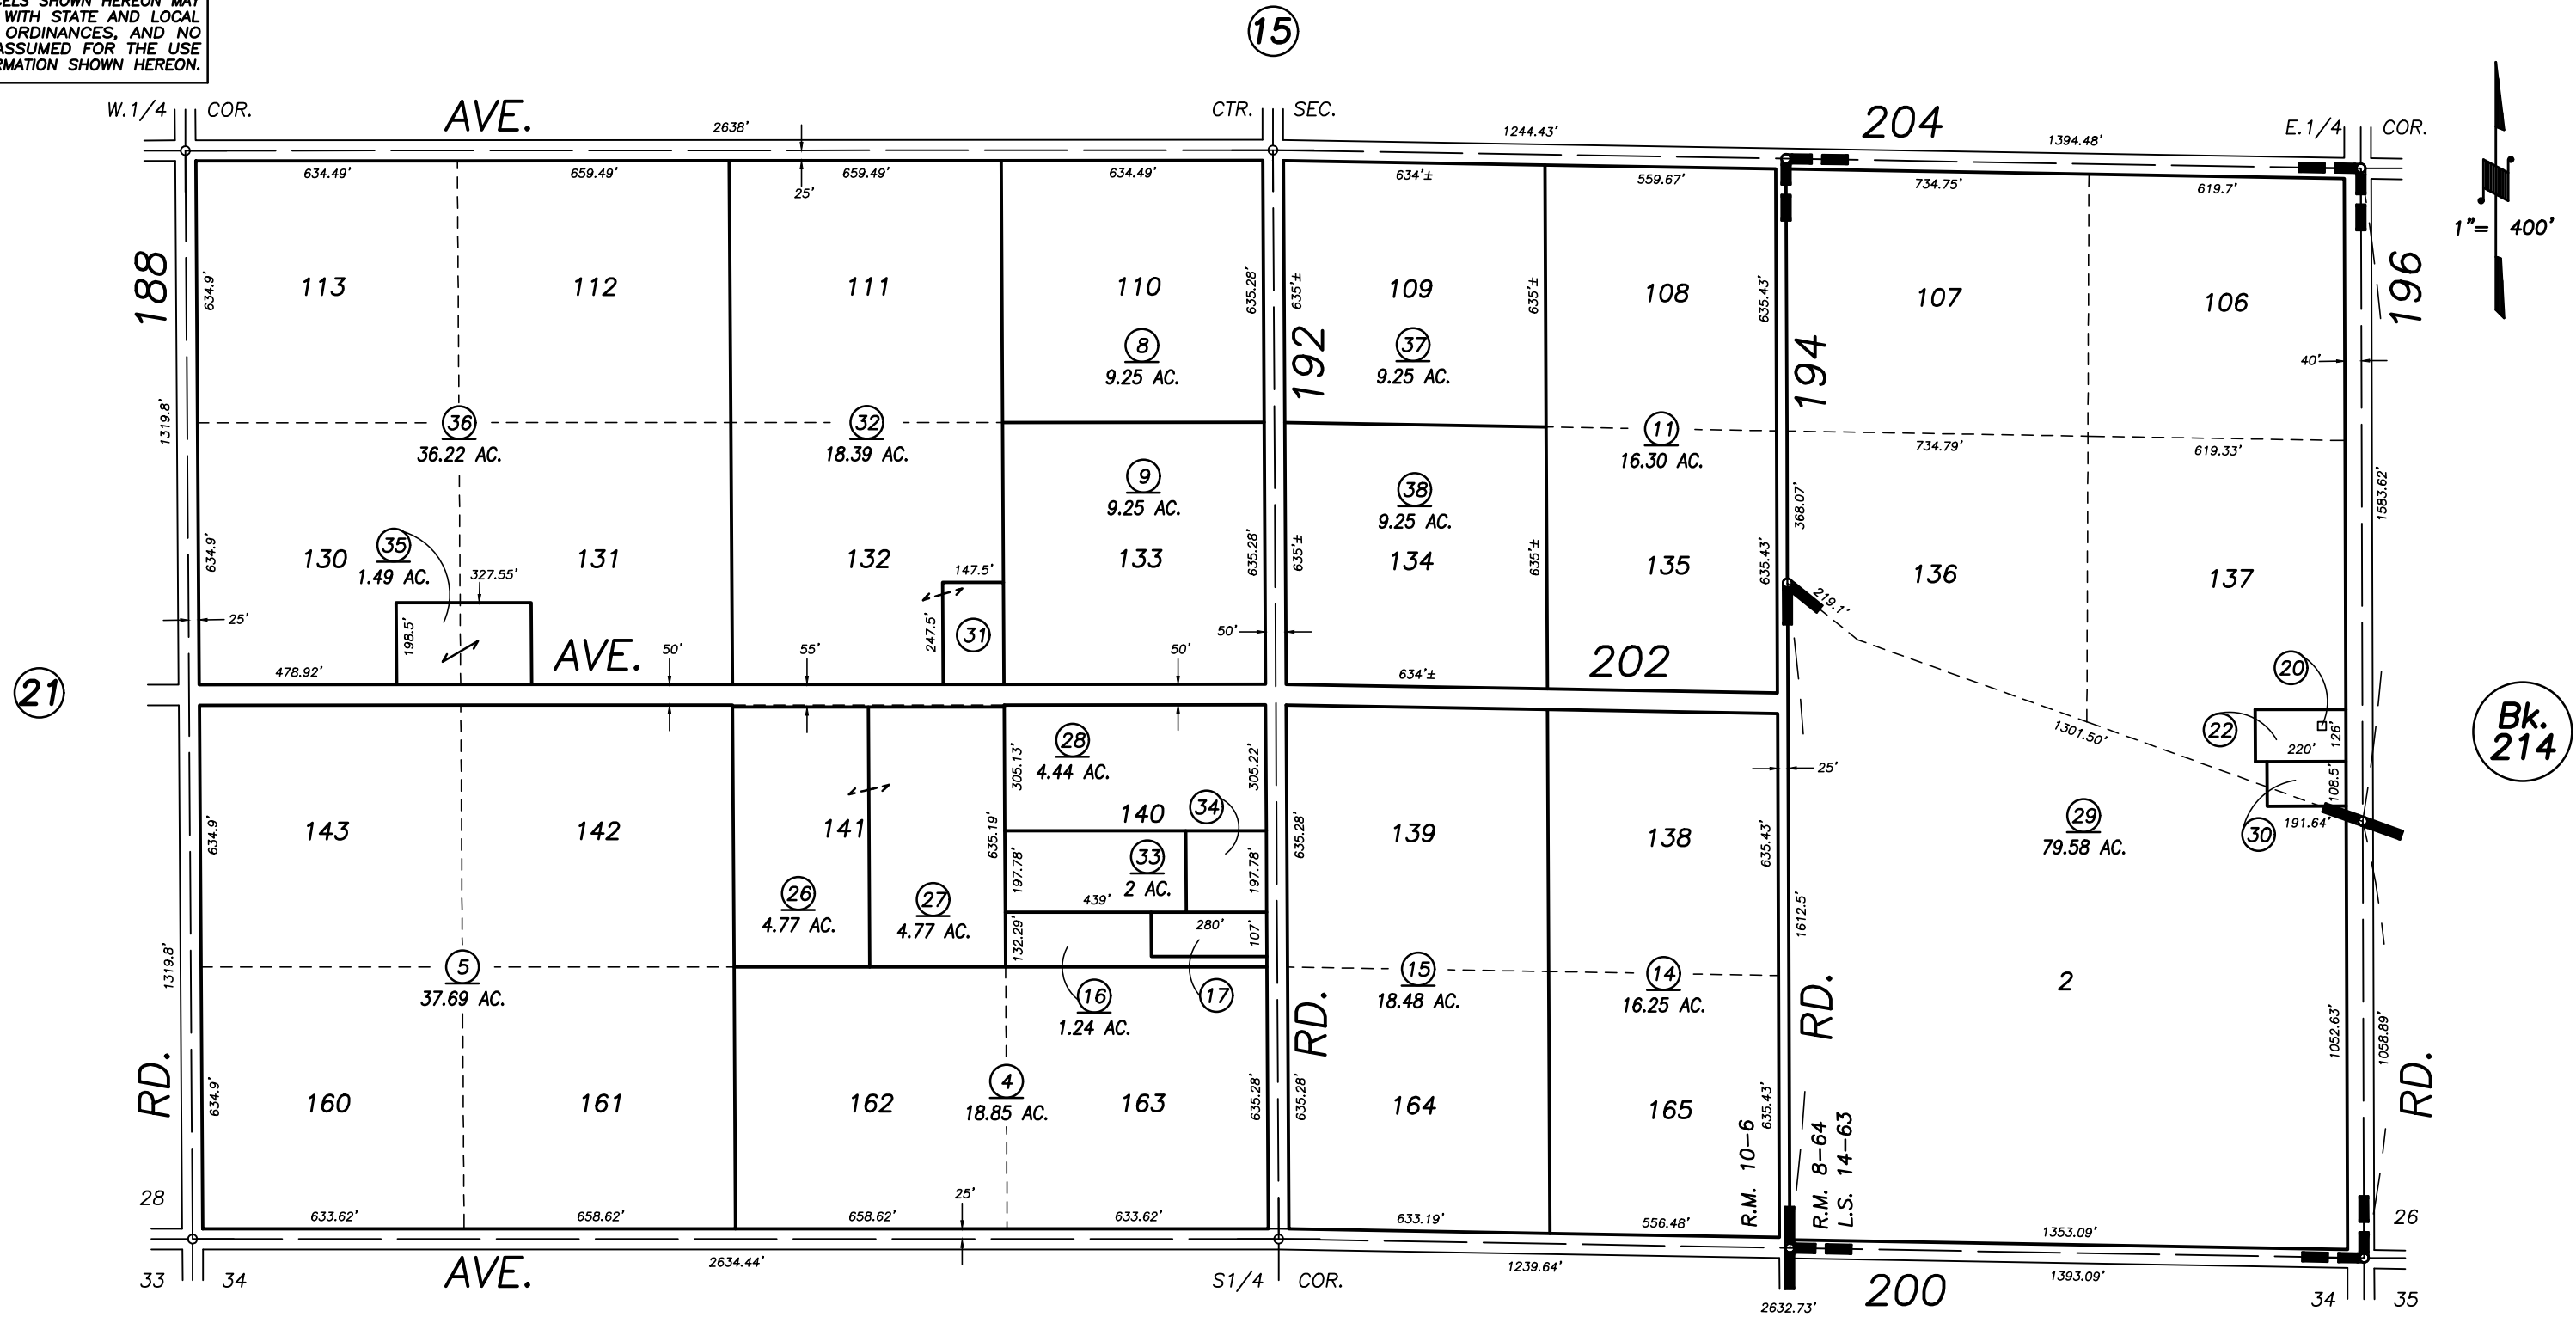

DISCLAIMER
 THIS MAP WAS PREPARED FOR LOCAL PROPERTY ASSESSMENT PURPOSES ONLY AND THE PARCELS SHOWN HEREON MAY NOT COMPLY WITH STATE AND LOCAL SUBDIVISION ORDINANCES, AND NO LIABILITY IS ASSUMED FOR THE USE OF THE INFORMATION SHOWN HEREON.

S 1/2 SEC. 27, T.20S., R.26E., M.D.B.& M.

Tax Area Code 198-16
 141-007

POR. RIVER VIEW TRACT, R.M. 8-64
 POR. LINDSAY ORANGE COL., R.M. 10-6
 RECORD OF SURVEY, L.S. 14-63

VICINITY OF LINDSAY
 ASSESSOR'S MAPS BK. 198 , PG. 16
 COUNTY OF TULARE, CALIFORNIA, U.S.A.