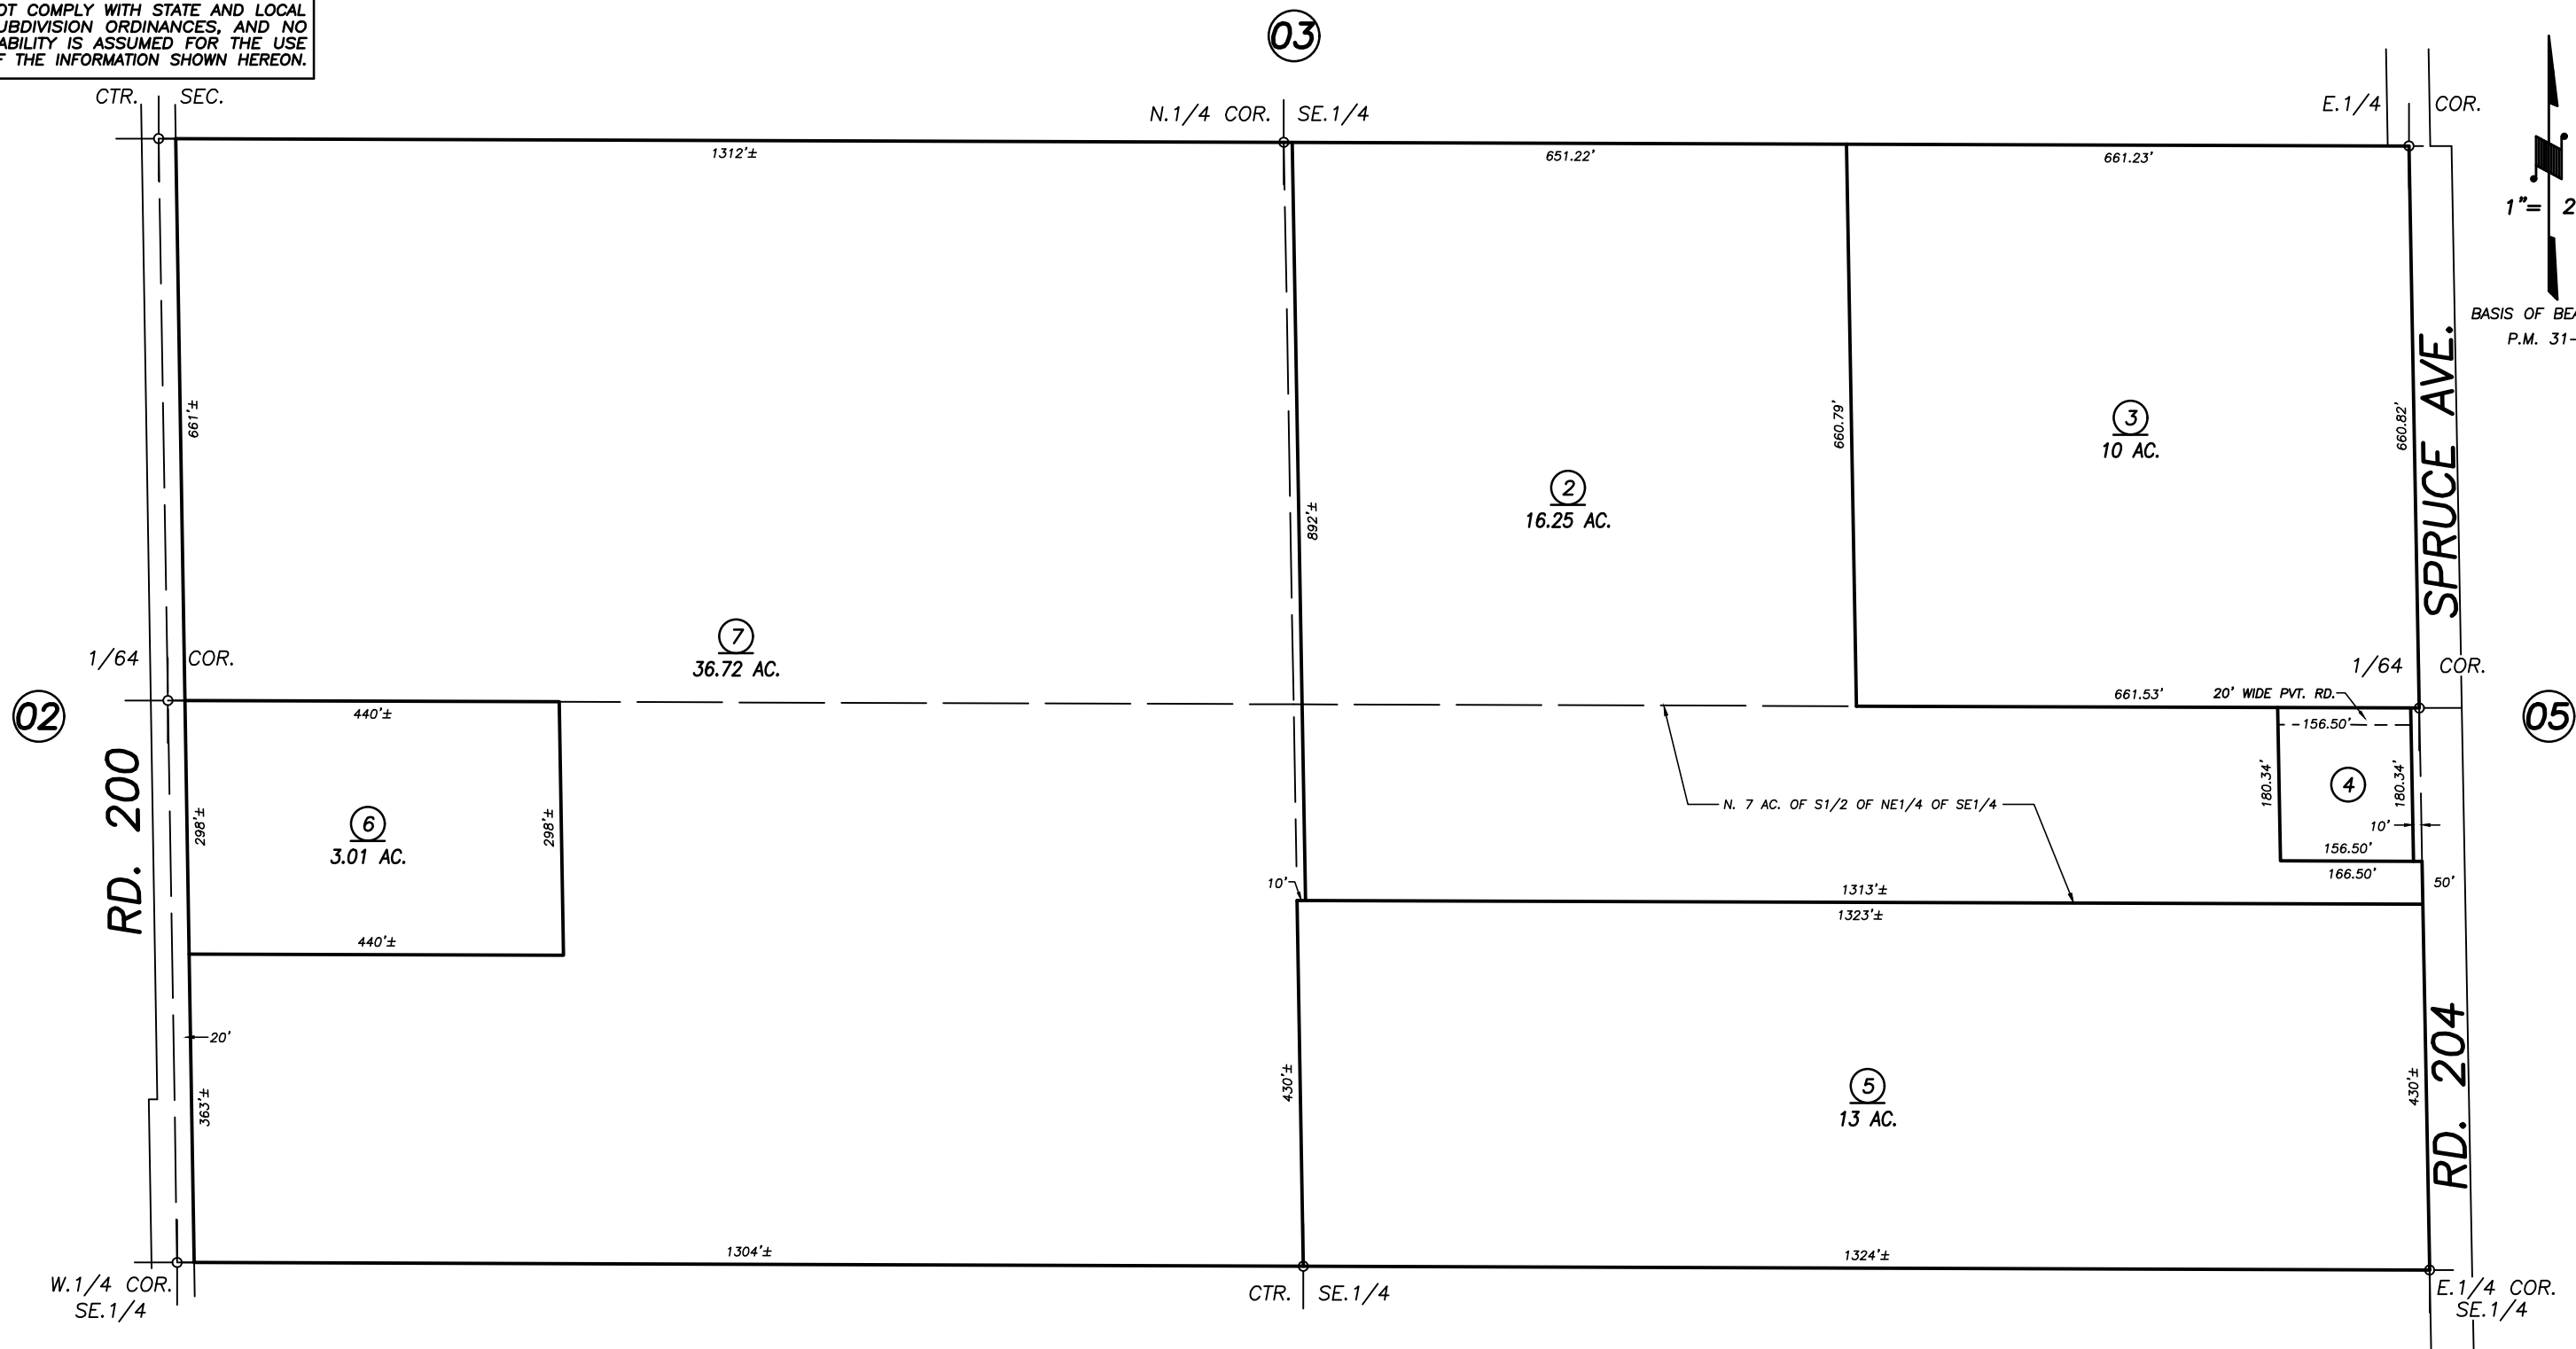

DISCLAIMER
THIS MAP WAS PREPARED FOR LOCAL PROPERTY ASSESSMENT PURPOSES ONLY AND THE PARCELS SHOWN HEREON MAY NOT COMPLY WITH STATE AND LOCAL SUBDIVISION ORDINANCES, AND NO LIABILITY IS ASSUMED FOR THE USE OF THE INFORMATION SHOWN HEREON.

VICINITY OF LINDSAY
ASSESSOR'S MAPS BK. 199 , PG. 29
COUNTY OF TULARE, CALIFORNIA, U.S.A.